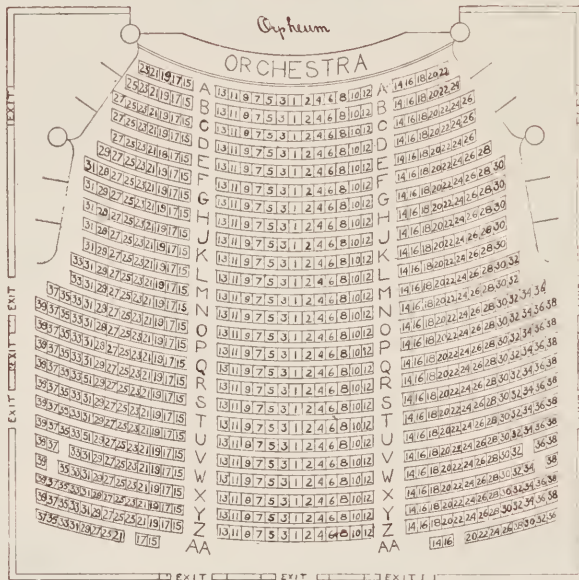

Private Rooms
Second Floor

Telephone Douglas 2161
" " 2162

SOLARI'S

(A RESTAURANT FOR DISCRIMINATING PEOPLE)

Geary Street

Next to St. Francis

San Francisco

Music from 6 to
8 p. m. by Lada's
Orchestra :: ::

NEW ORPHEUM THEATRE

Orchestra New Orpheum Theater, 133 O'Farrell Street, San Francisco.

New Orpheum Theatre was designed & constructed by Lunsburgh & Joseph Architects

TEEPHONE DOUGLAS 4279

R. Hackel Floral Co.

142 POWELL STREET

(ORPHEUM BLOCK)

EVERYTHING IN

FRESH FLOWERS AND PLANTS

REFERENCE:—The leading Hotels and prominent people of the City