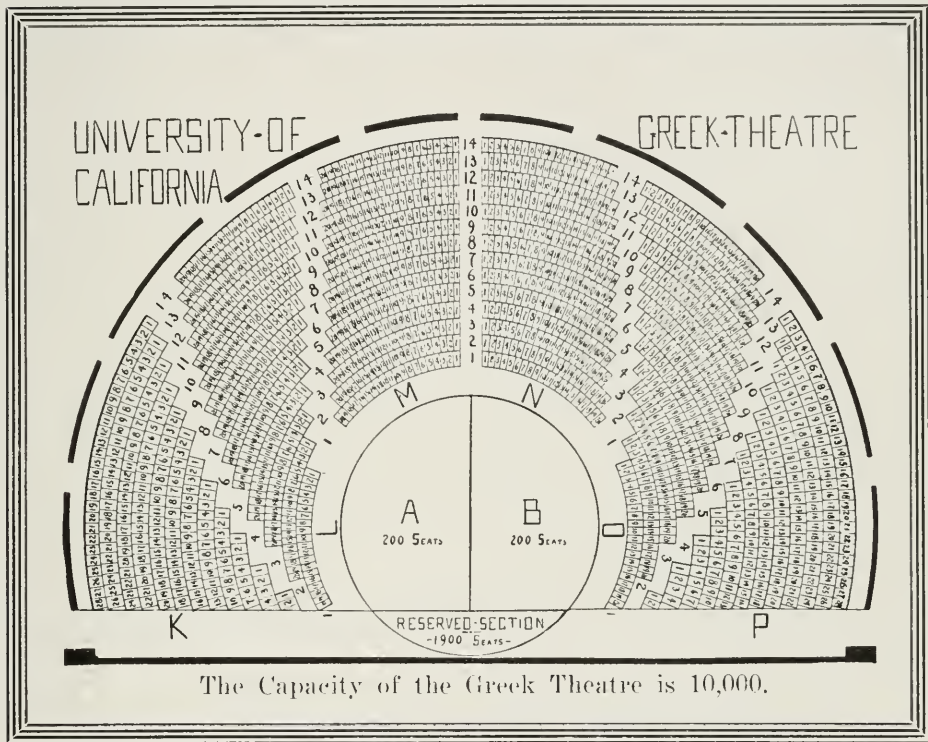

MARTHA BARMBY, D. D.

210 ALTA VISTA BUILDING, BANCROFT and TELEGRAPH, BERKELEY, CALIF.
Hours: 10 to 1 and 2 to 4 Telephone Berkeley 3471

Bennett's Mercantile Credit Clearing Bureau
SUITE 509-510 BERKELEY NATIONAL BANK BUILDING
BERKELEY, CALIF.

Quick Action, Intelligent Service
ATTACHMENTS and GARNISHMENTS Promptly Executed
O. M. BENNETT, FOUNDER AND MANAGER

The Capacity of the Greek Theatre is 10,000.

FIRST NATIONAL BANK OF BERKELEY.
BERKELEY BANK OF SAVINGS AND TRUST COMPANY.

Combined Resources over $5,000,000.00.
United States, State, County and City Depository.

SAFE DEPOSIT VAULTS.

A. W. NAYLOR, President.

FRANK M. WILSON, Vice President. F. L. NAYLOR, Cashier.
FRANK C. MORTIMER, Assistant Cashier. W. S. WOOD, Assistant Cashier.

Ward B. Esterly, Mgr. J. H. McKibben, Treasurer Herbert D. McKibben, Secy.
Phone Berkeley 1284 Phone Berkeley 1959

ESTERLY CONSTRUCTION CO.
CEMENT AND CONCRETE CONTRACTORS

Phone BERKELEY 57 Office: 2136 CENTER ST., BERKELEY, CAL.

HARMS & GEARY

Books, Stationary and Engraving, Office Supplies, Developing and Printing.
HEADQUARTERS FOR COLLEGE AND SCHOOL BOOKS
2108 CENTER STREET BERKELEY, CALIF.