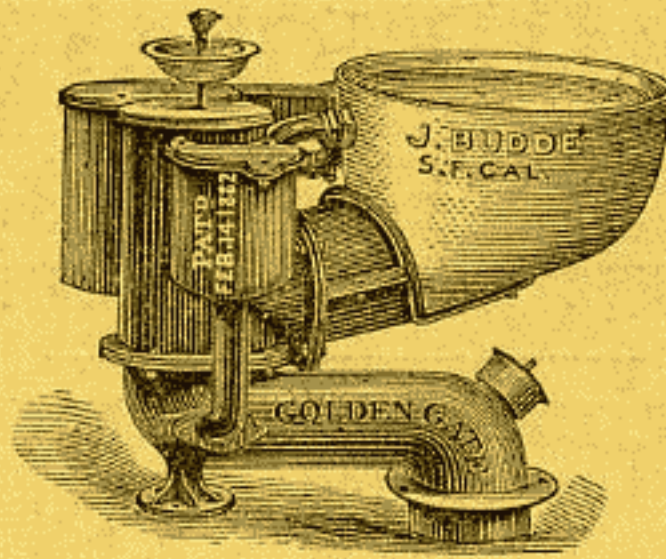

THE JOSEPH BUDDÉ'S

With Offset.

With Trap.

POPULAR GOLDEN GATE.

Ocean Spray, Embossed Front and Cliff-Stream, Back Washout Closets,

WITH TANK AND MAHOGANY SEAT ATTACHED.

Are the best made and guaranteed for 2 years. Gold Medal awarded at State Fair, 1888-89. Send for circular and price list.