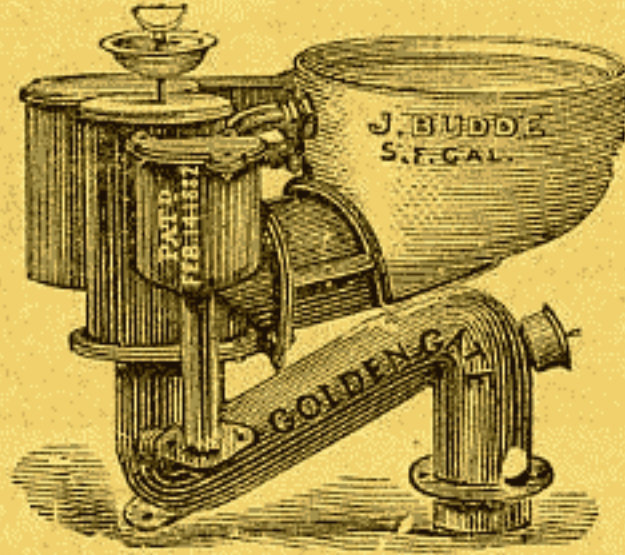

THE JOSEPH BUDDÉ'S

With Offset.

With Trap.

POPULAR GOLDEN GATE.

Ocean Spray, Embossed Front and Cliff-Stream, Back Washout Closets,

WITH TANK AND MAHOGANY SEAT ATTACHED.

Are the best made and guaranteed for 2 years. Gold Medal awarded at State Fair, 1888-89. Send for circular and price list.