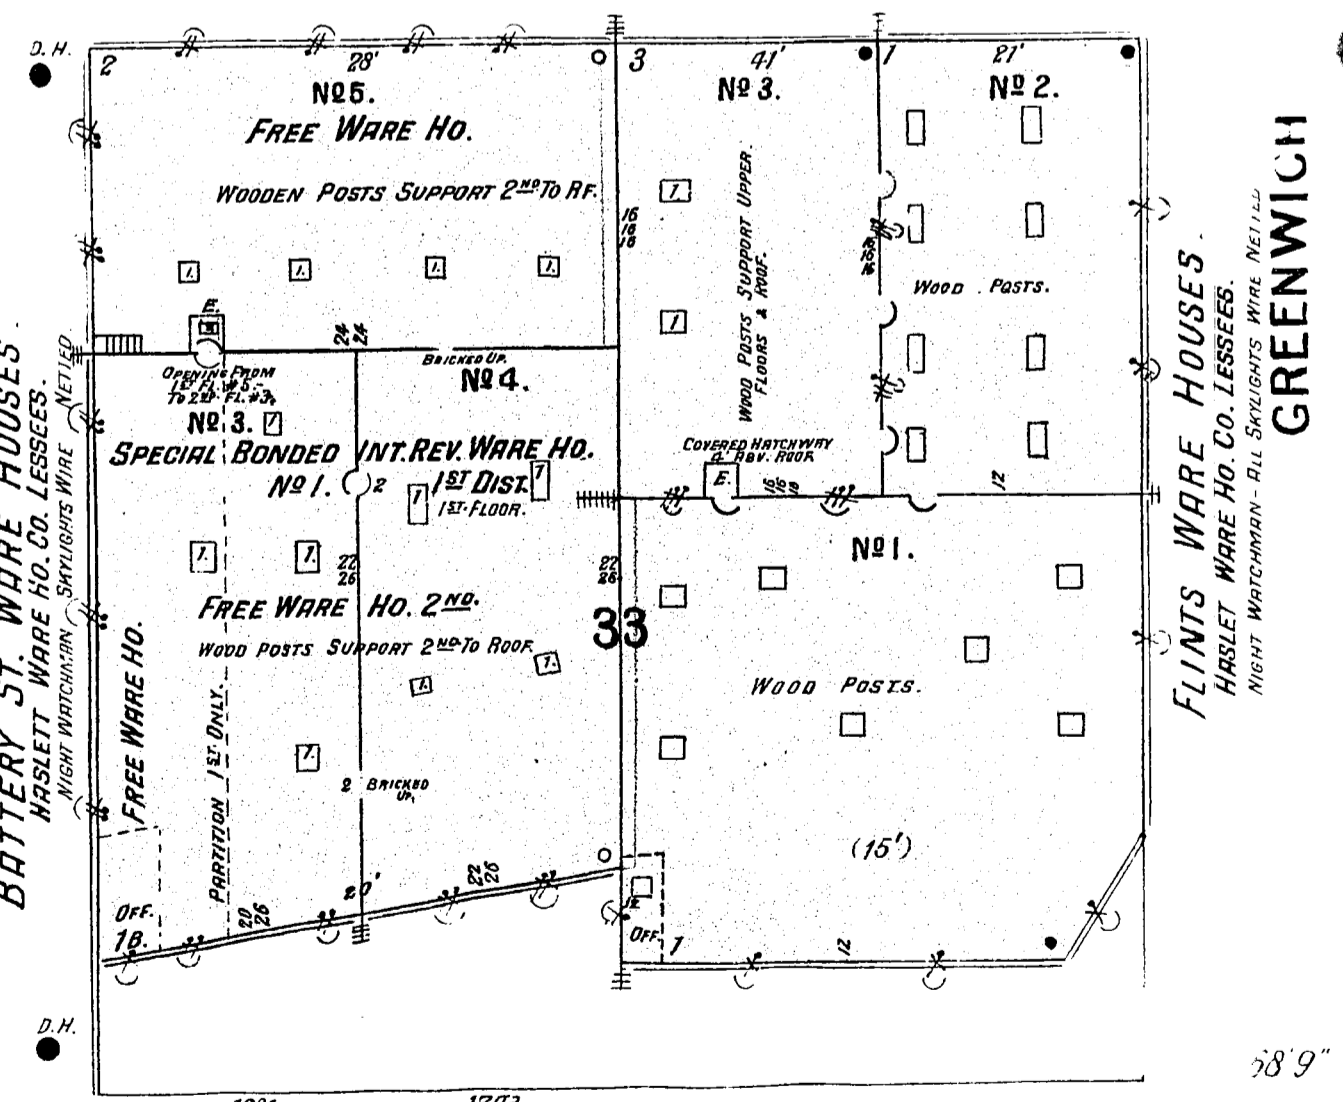

BATTERY ST. WARE HOUSES.

FLINTS WARE HOUSES.
HARLET WARE HO. CO. LESSEES.
NIGHT WATCHMAN - ALL S.W. LIGHTS WIRE NETTED

ST.

14

23