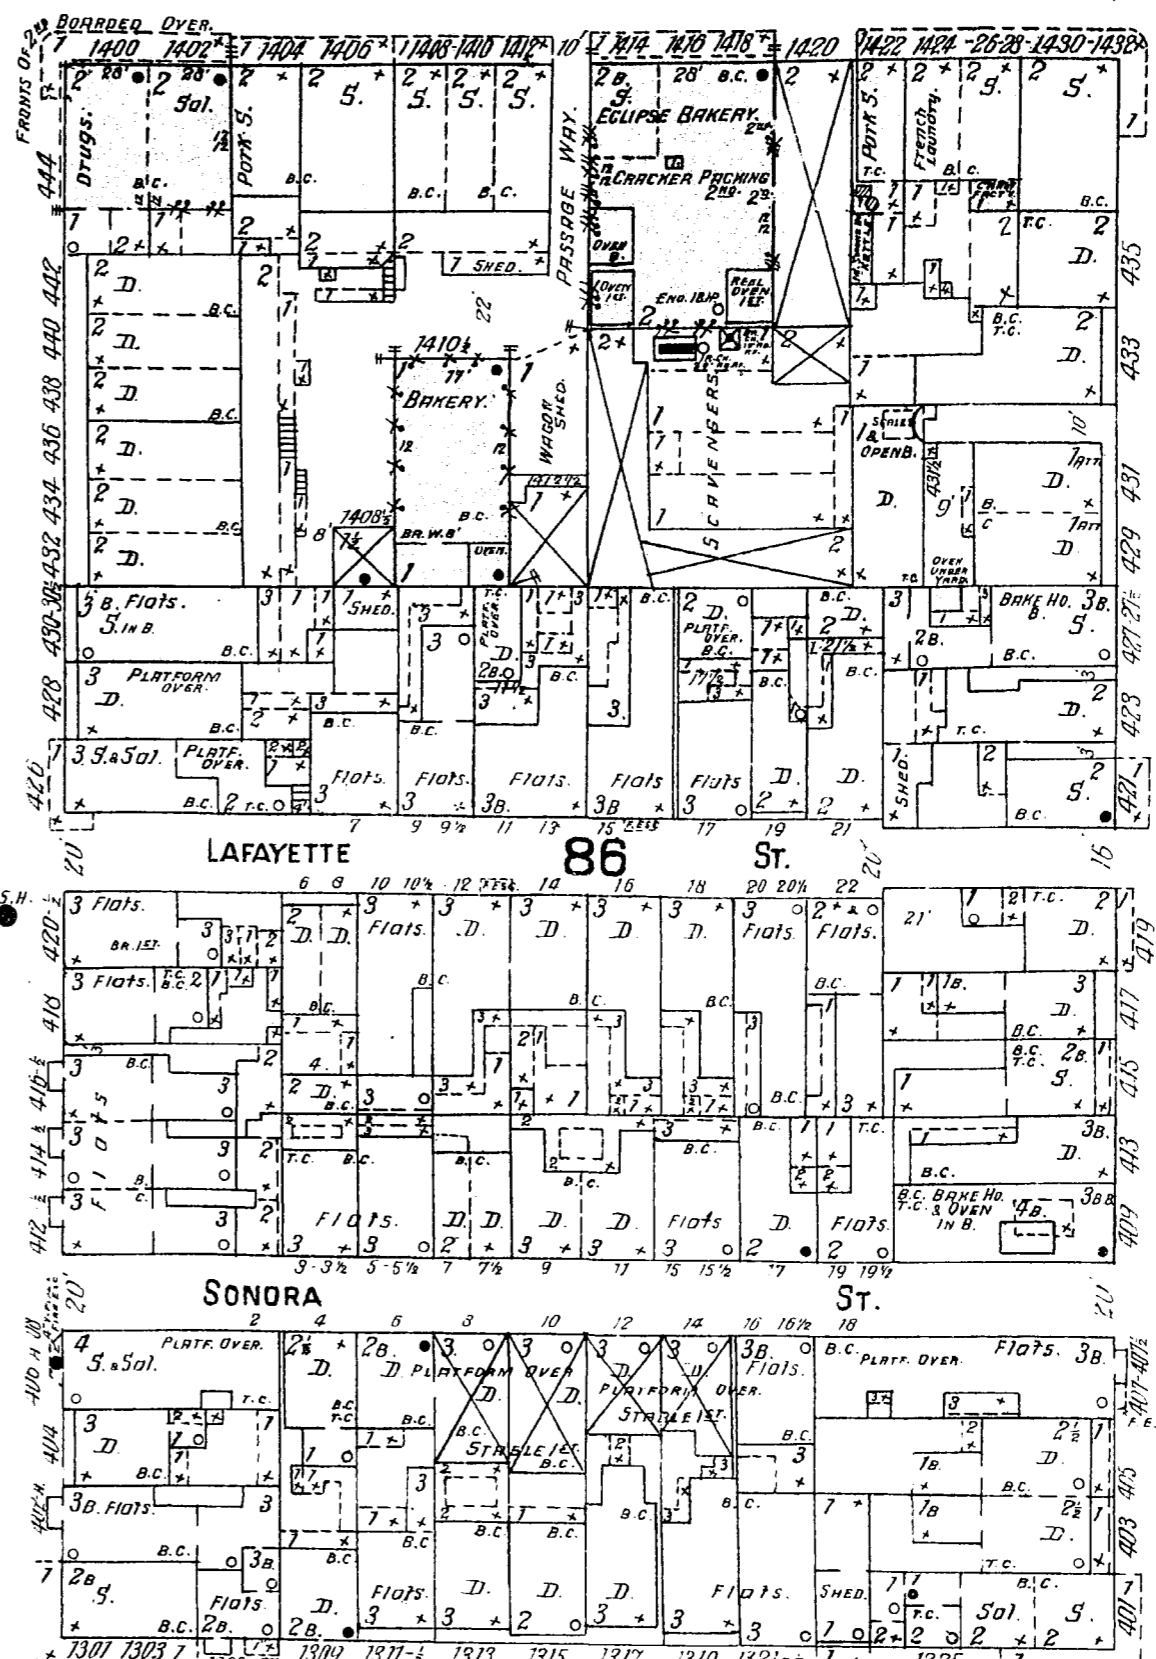

31

42

43

DUPONT

ST.

68' 9" Wide

30

KEARNEY

16 ft. wide

31

GREEN

UNION

MONTGOMERY

ST. IMPASSABLE FOR TERMS.

21