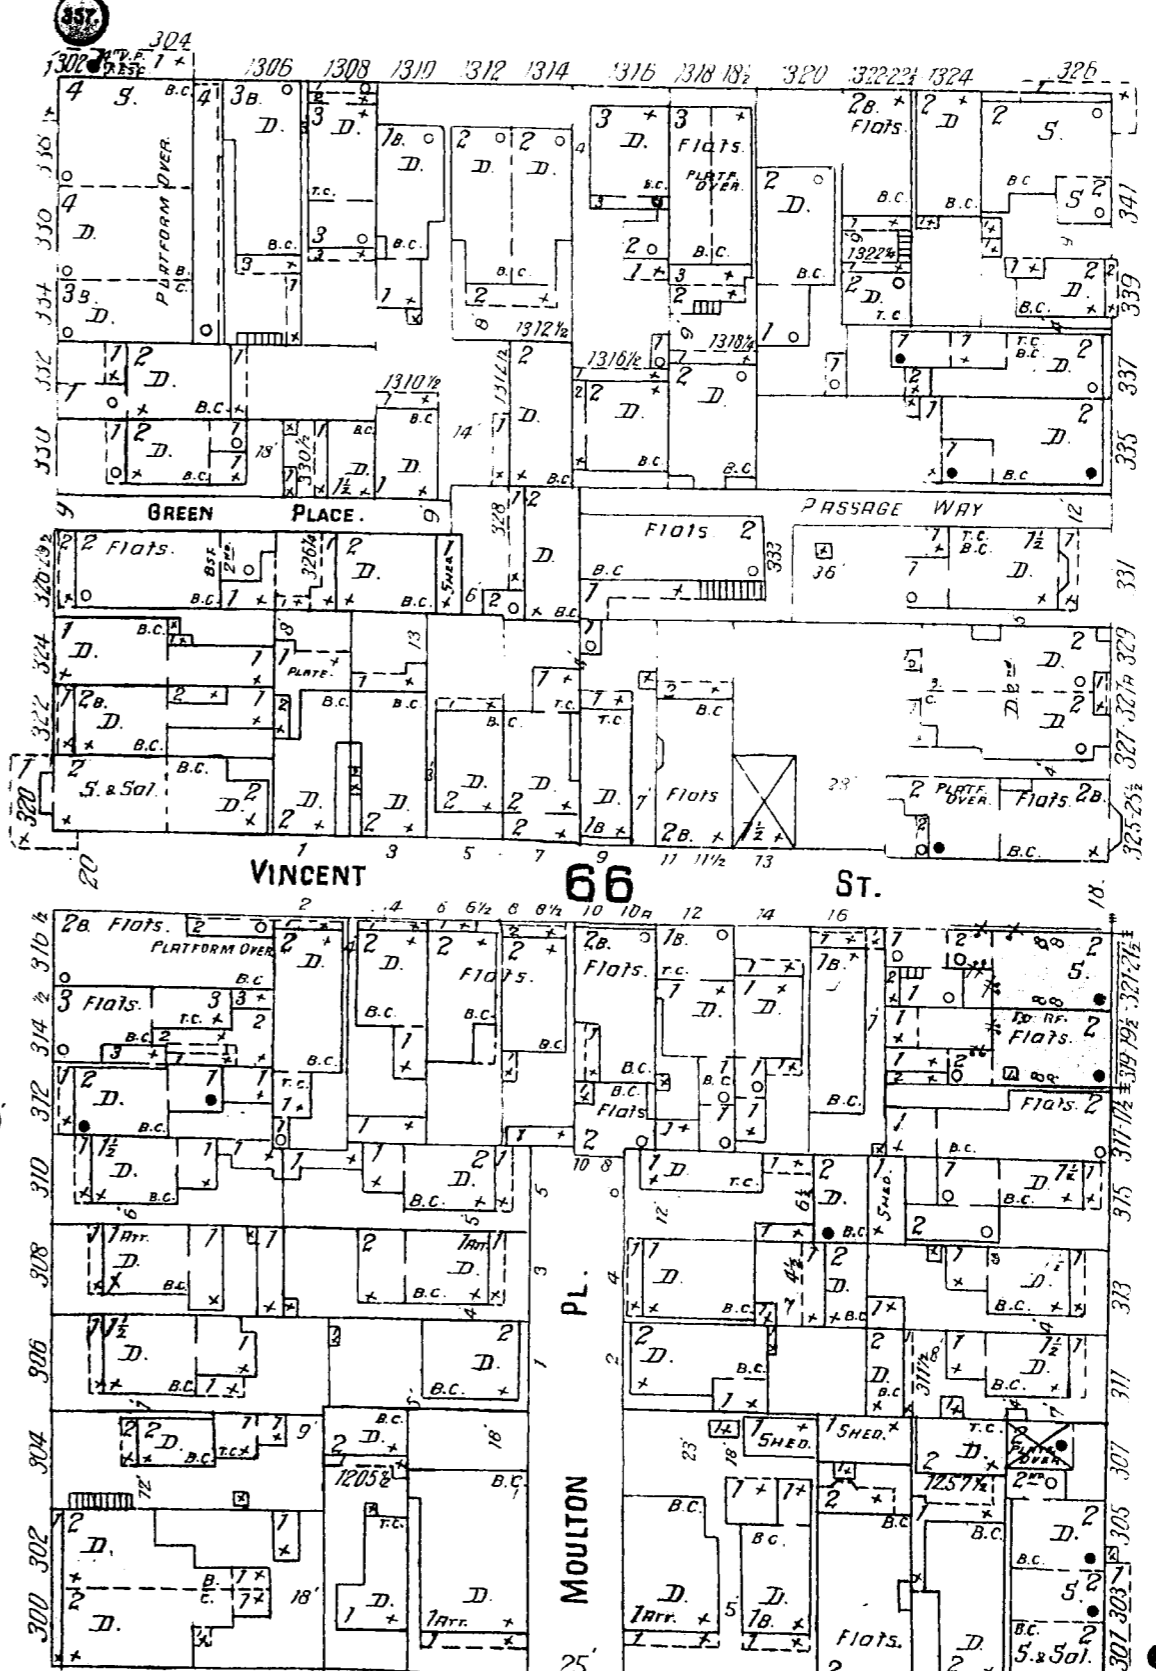

31

42

43

DUPONT

ST.

68' 9" Wide

30

KEARNEY

16 ft. wide

31

GREEN

UNION

MONTGOMERY

ST. IMPASSABLE FOR TERMS.

21