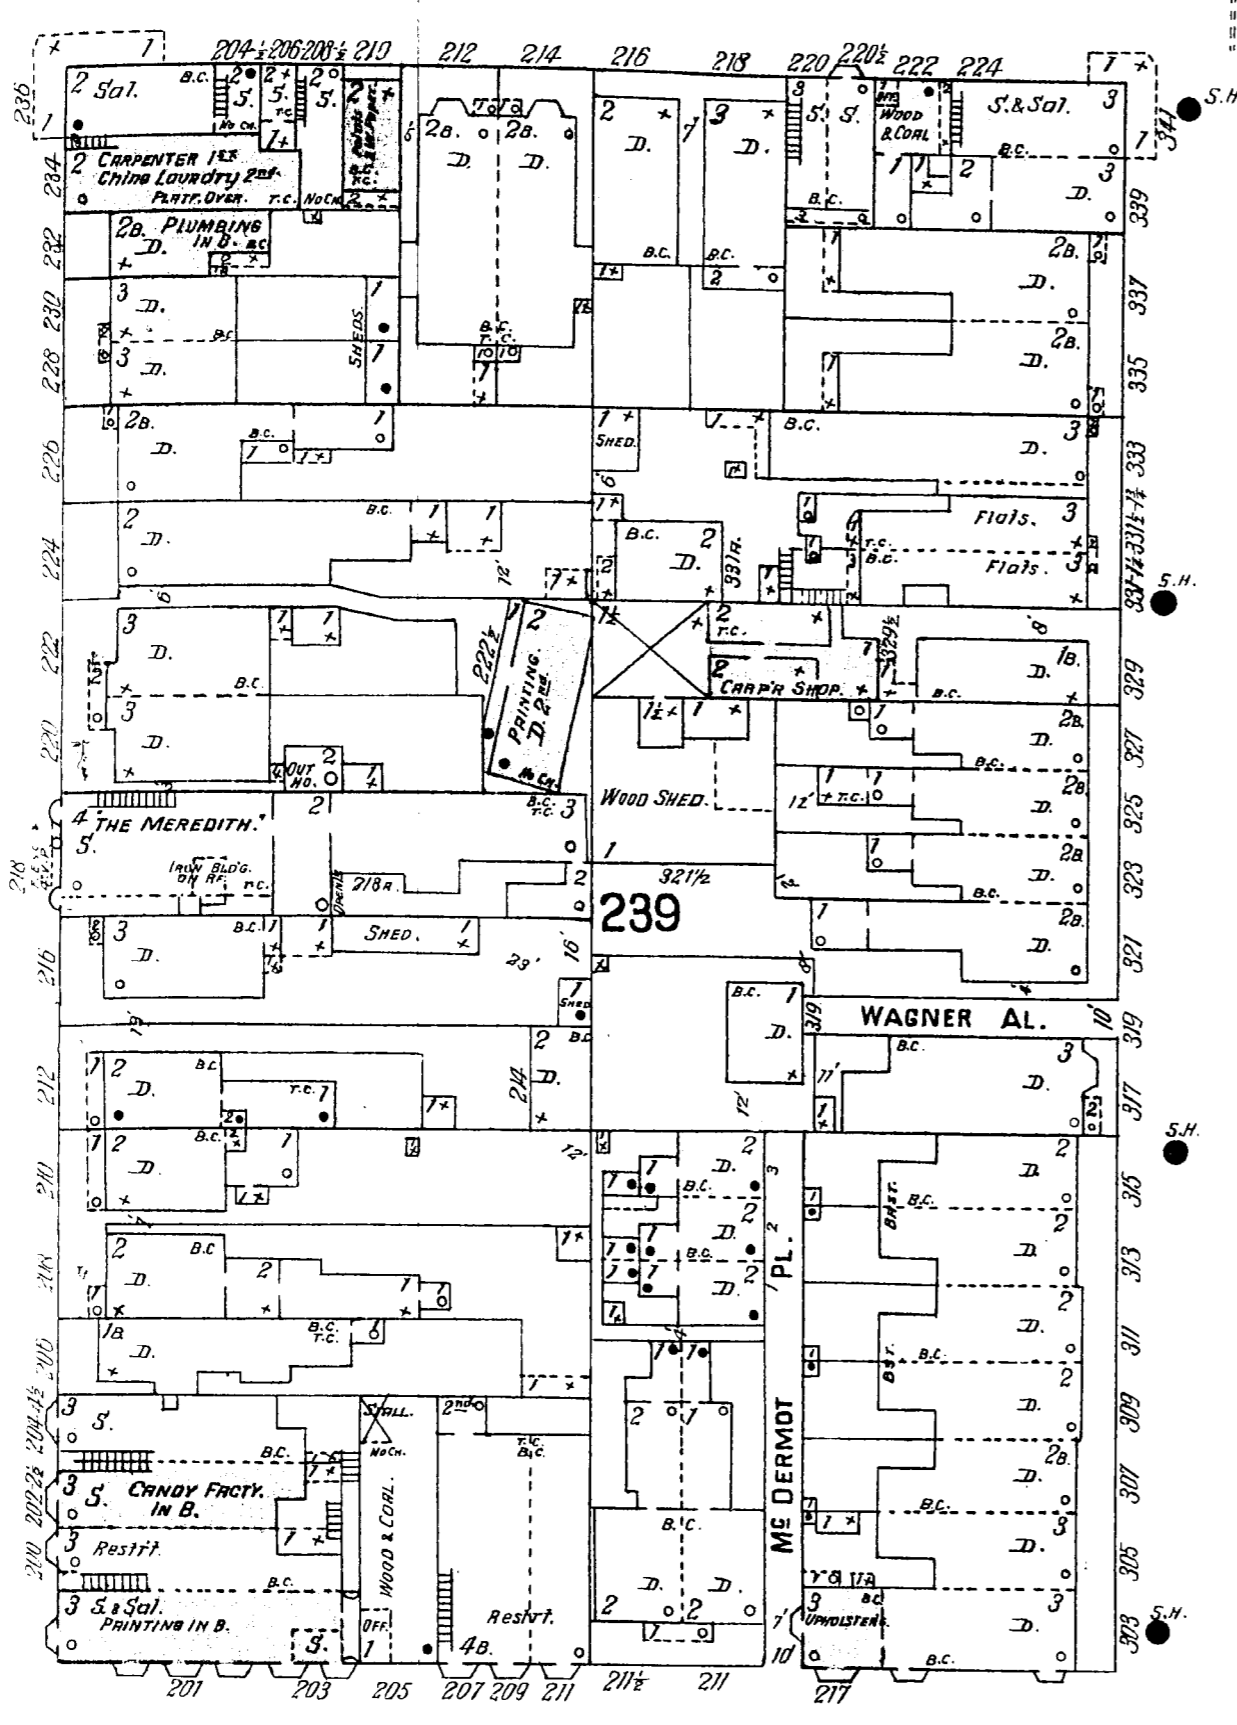

LEAVENWORTH

ST.

JONES

68'9" Wide

TURK

EDDY

ELLIS

TAYLOR