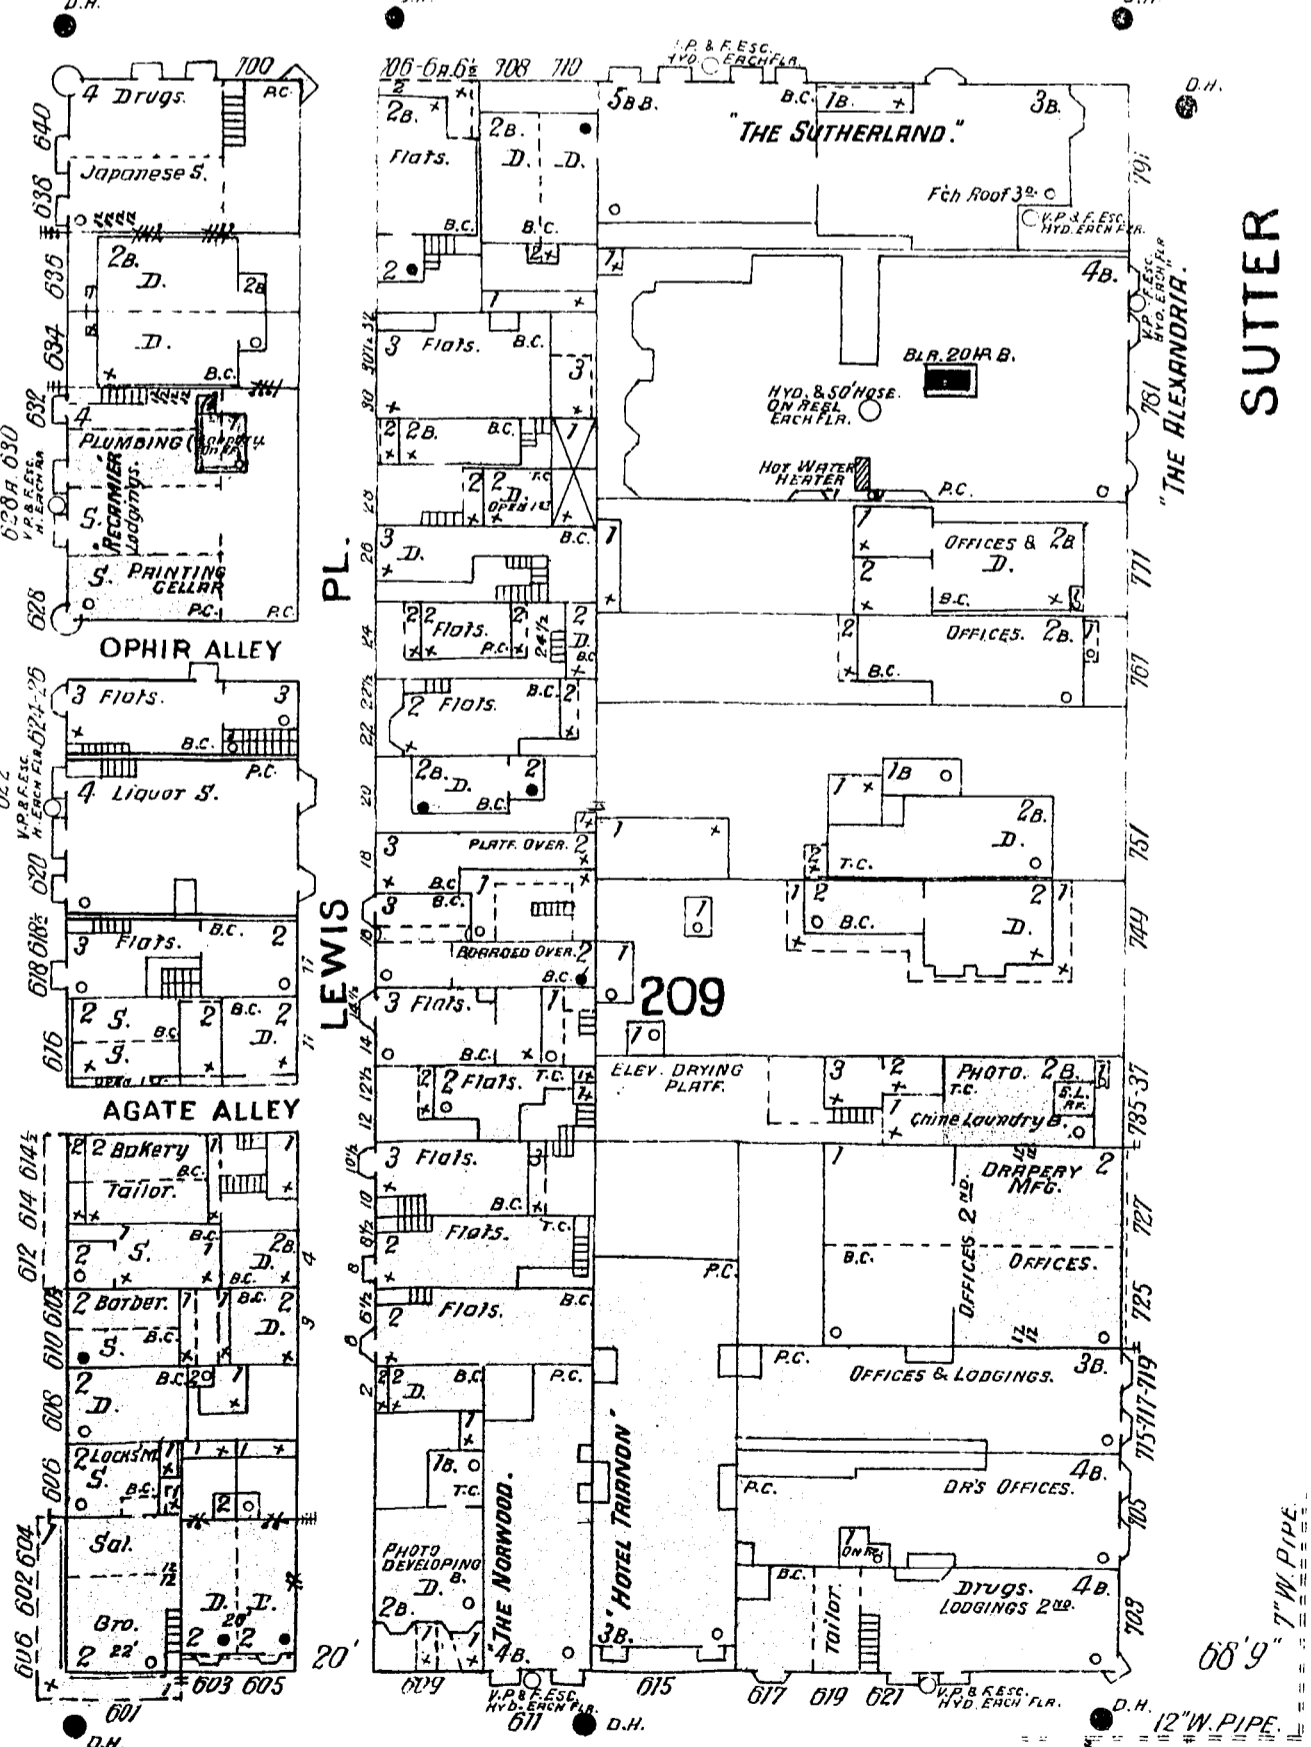

LEAVENWORTH

ST. S.F. VEREIN

68'9" Wide

68'9" Wide

JONES

GEARY

POST

SUTTER

WILLIAM 210 ST. 23'8" - 22'0" Wide

209

TAYLOR

50

TAYLOR

49