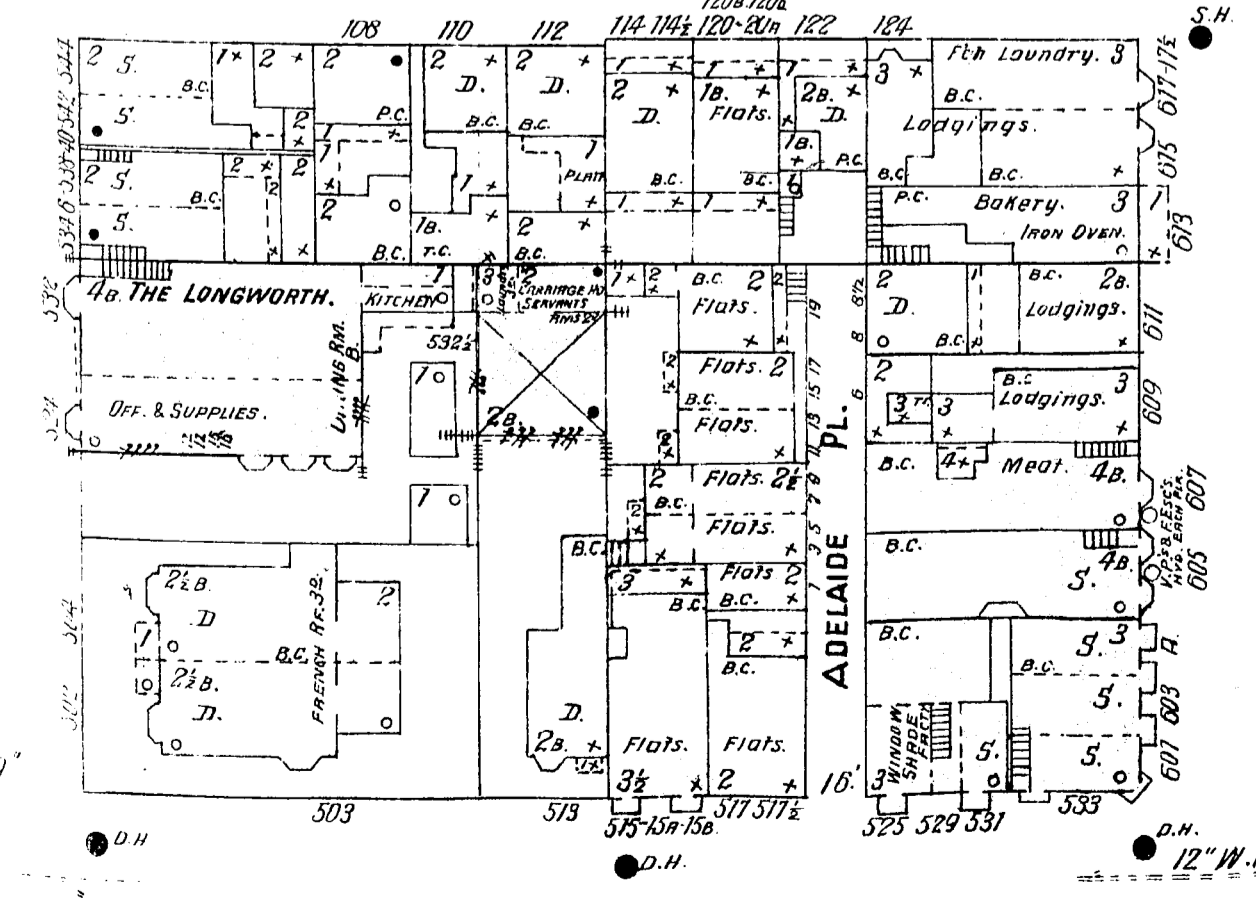

LEAVENWORTH

ST. S.F. VEREIN

68'9" Wide

68'9" Wide

JONES

GEARY

POST

SUTTER

WILLIAM 210 ST. 23'8" - 22'0" Wide

209

TAYLOR

50

TAYLOR

49