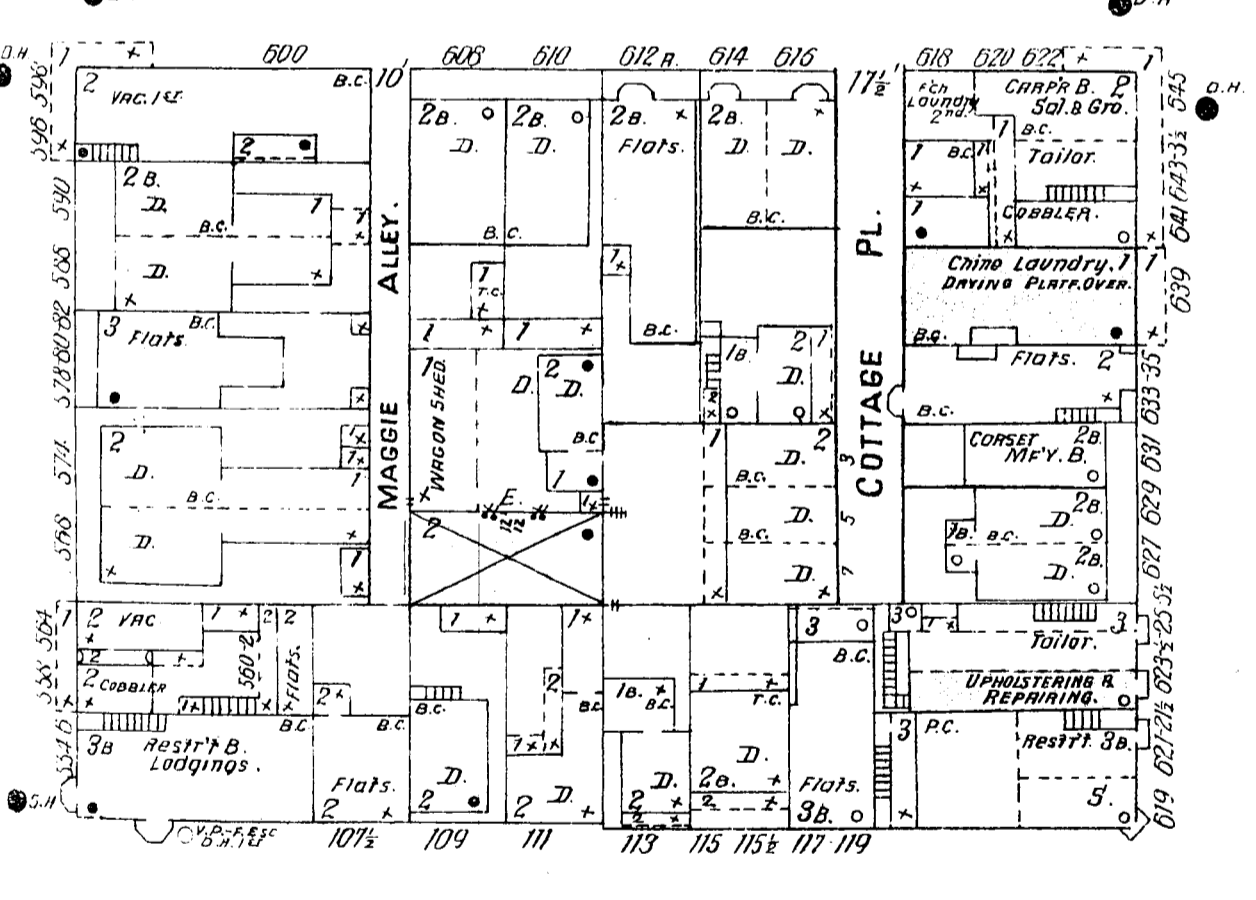

LEAVENWORTH

ST. S.F. VEREIN

68'9" Wide

68'9" Wide

JONES

GEARY

POST

SUTTER

WILLIAM 210 ST. 23'8" - 22'0" Wide

209

TAYLOR

50

TAYLOR

49