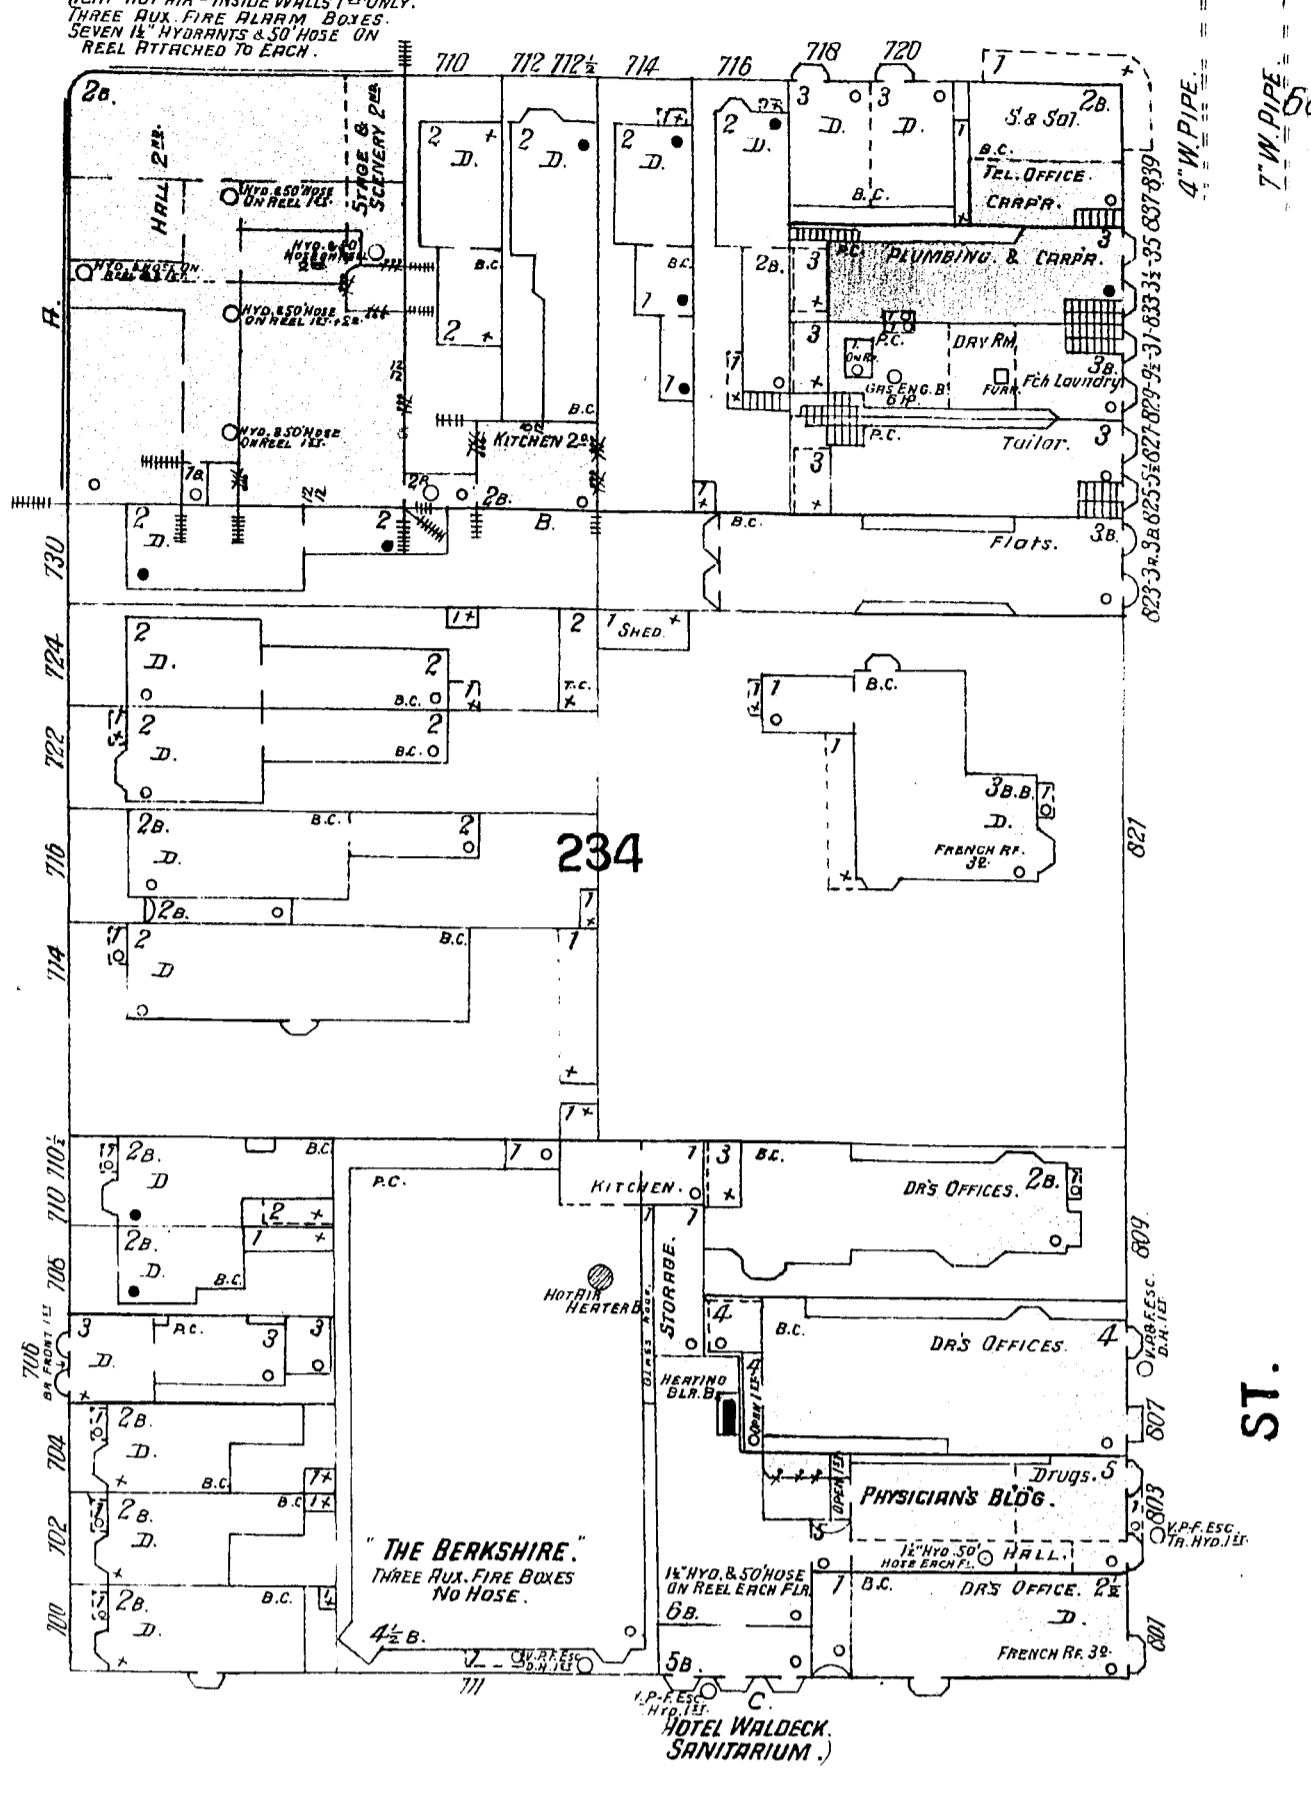

LEAVENWORTH

ST. S.F. VEREIN

68'9" Wide

68'9" Wide

JONES

GEARY

POST

SUTTER

WILLIAM 210 ST. 23'8" - 22'0" Wide

209

TAYLOR

50

TAYLOR

49