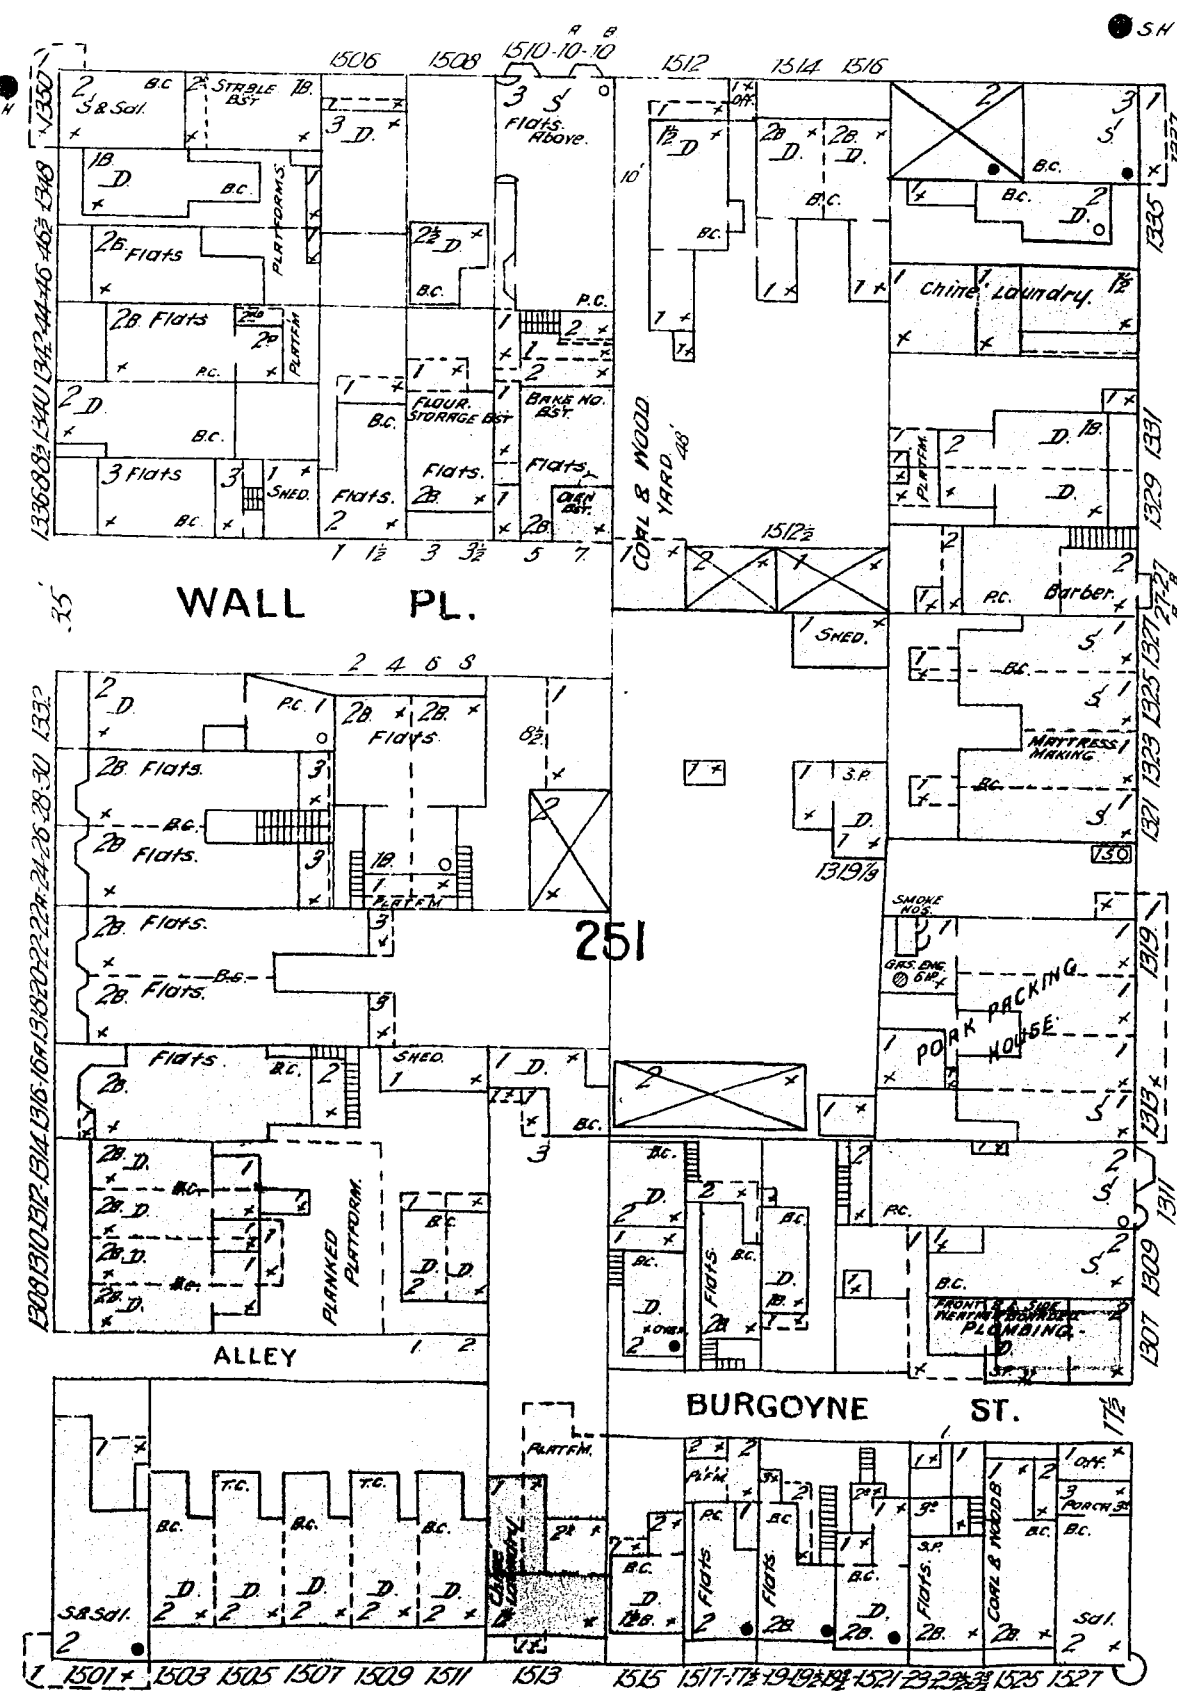

104

105

LARKIN

ST.

68'9"

49' Wide

68'9" Wide

82

HYDE

83

68'9"

68

ST.

LEAVENWORTH

ST.

Scale of Feet.