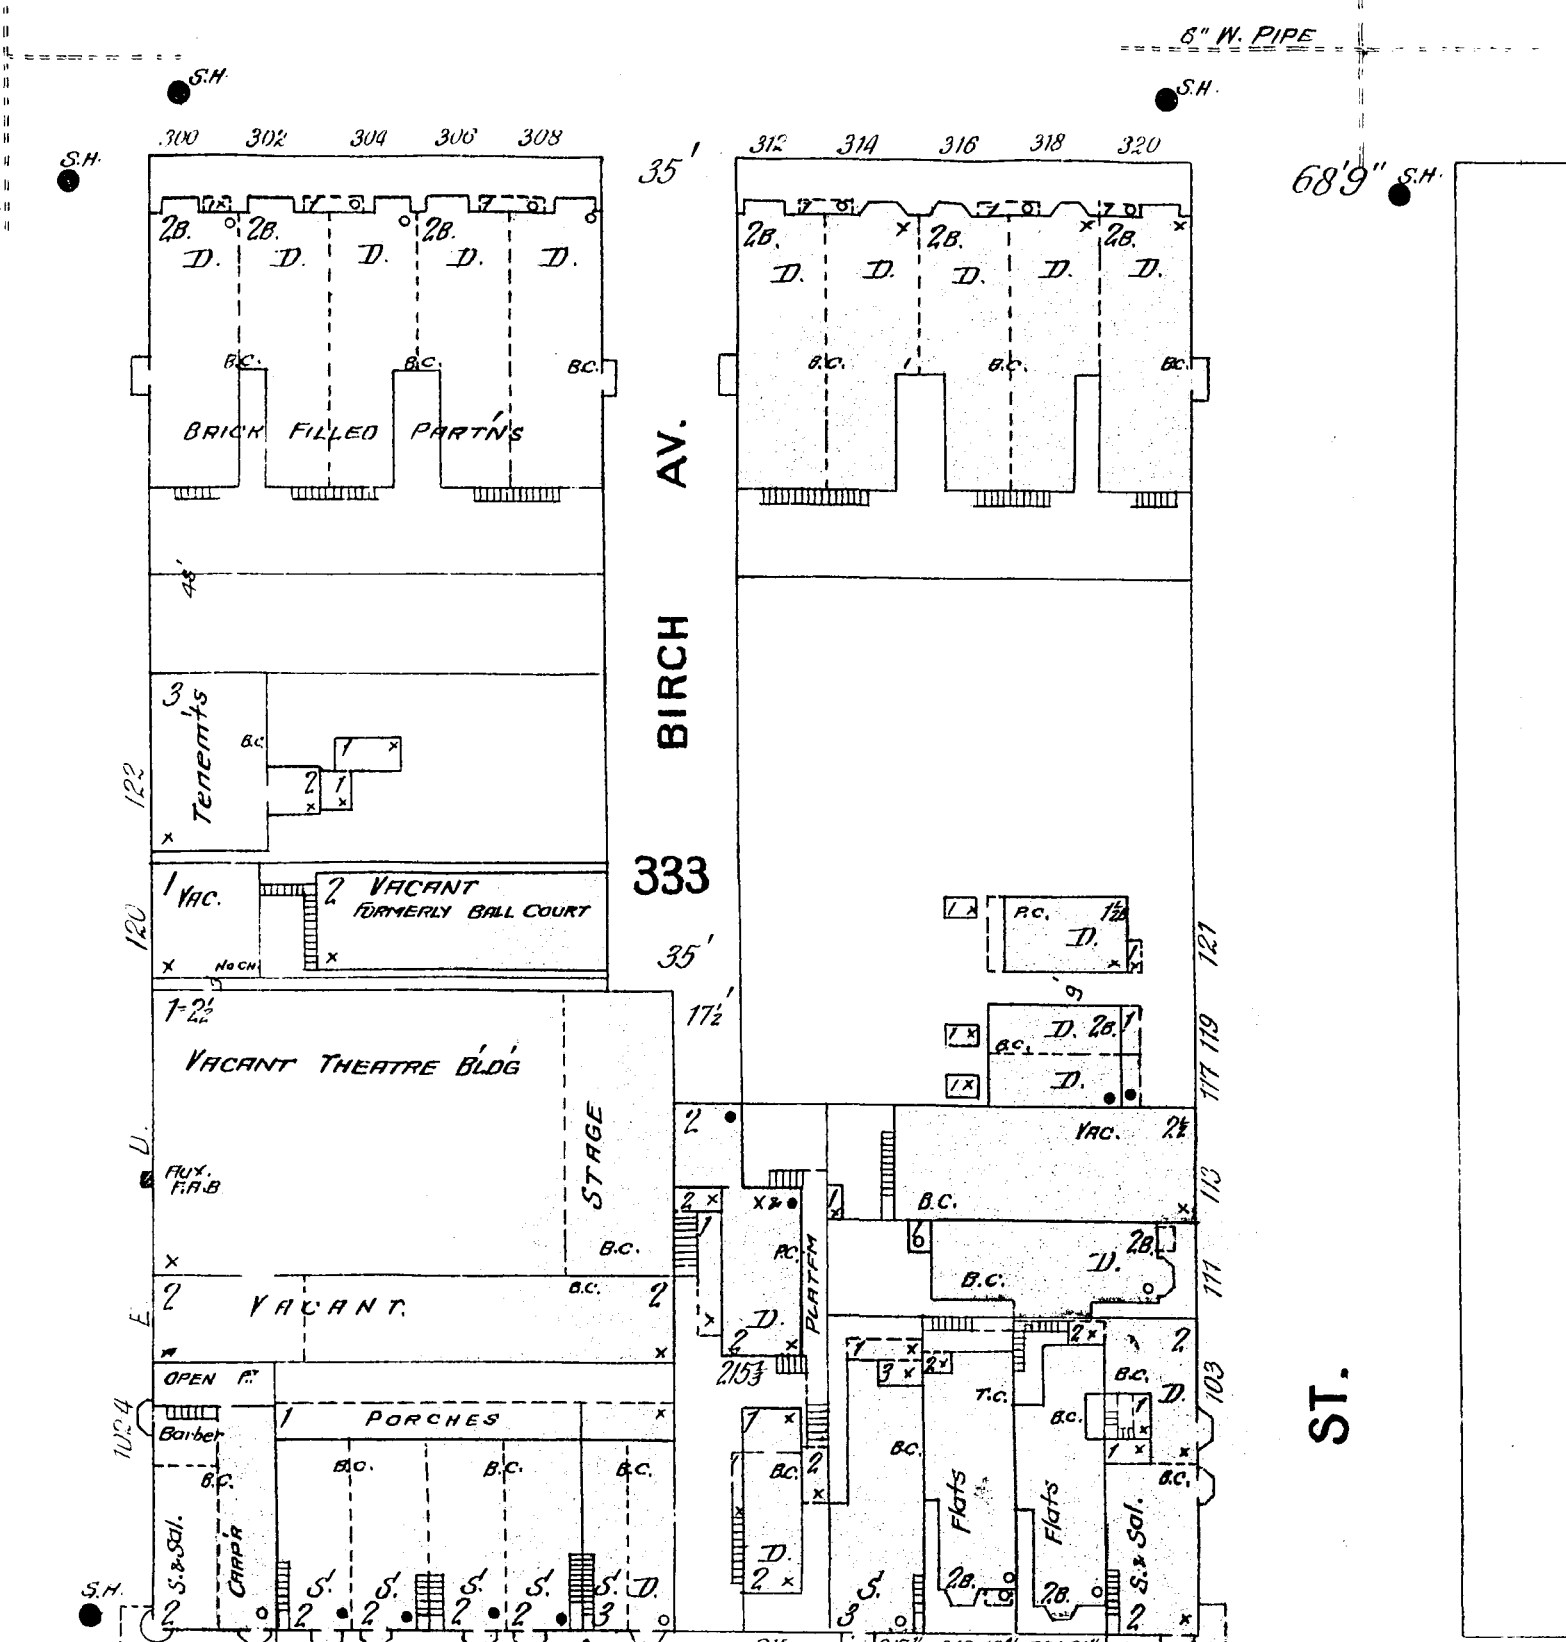

VAN NESS

AV.

POLK

68'9" Wide

HAYES

GROVE

FULTON

Scale of Feet.