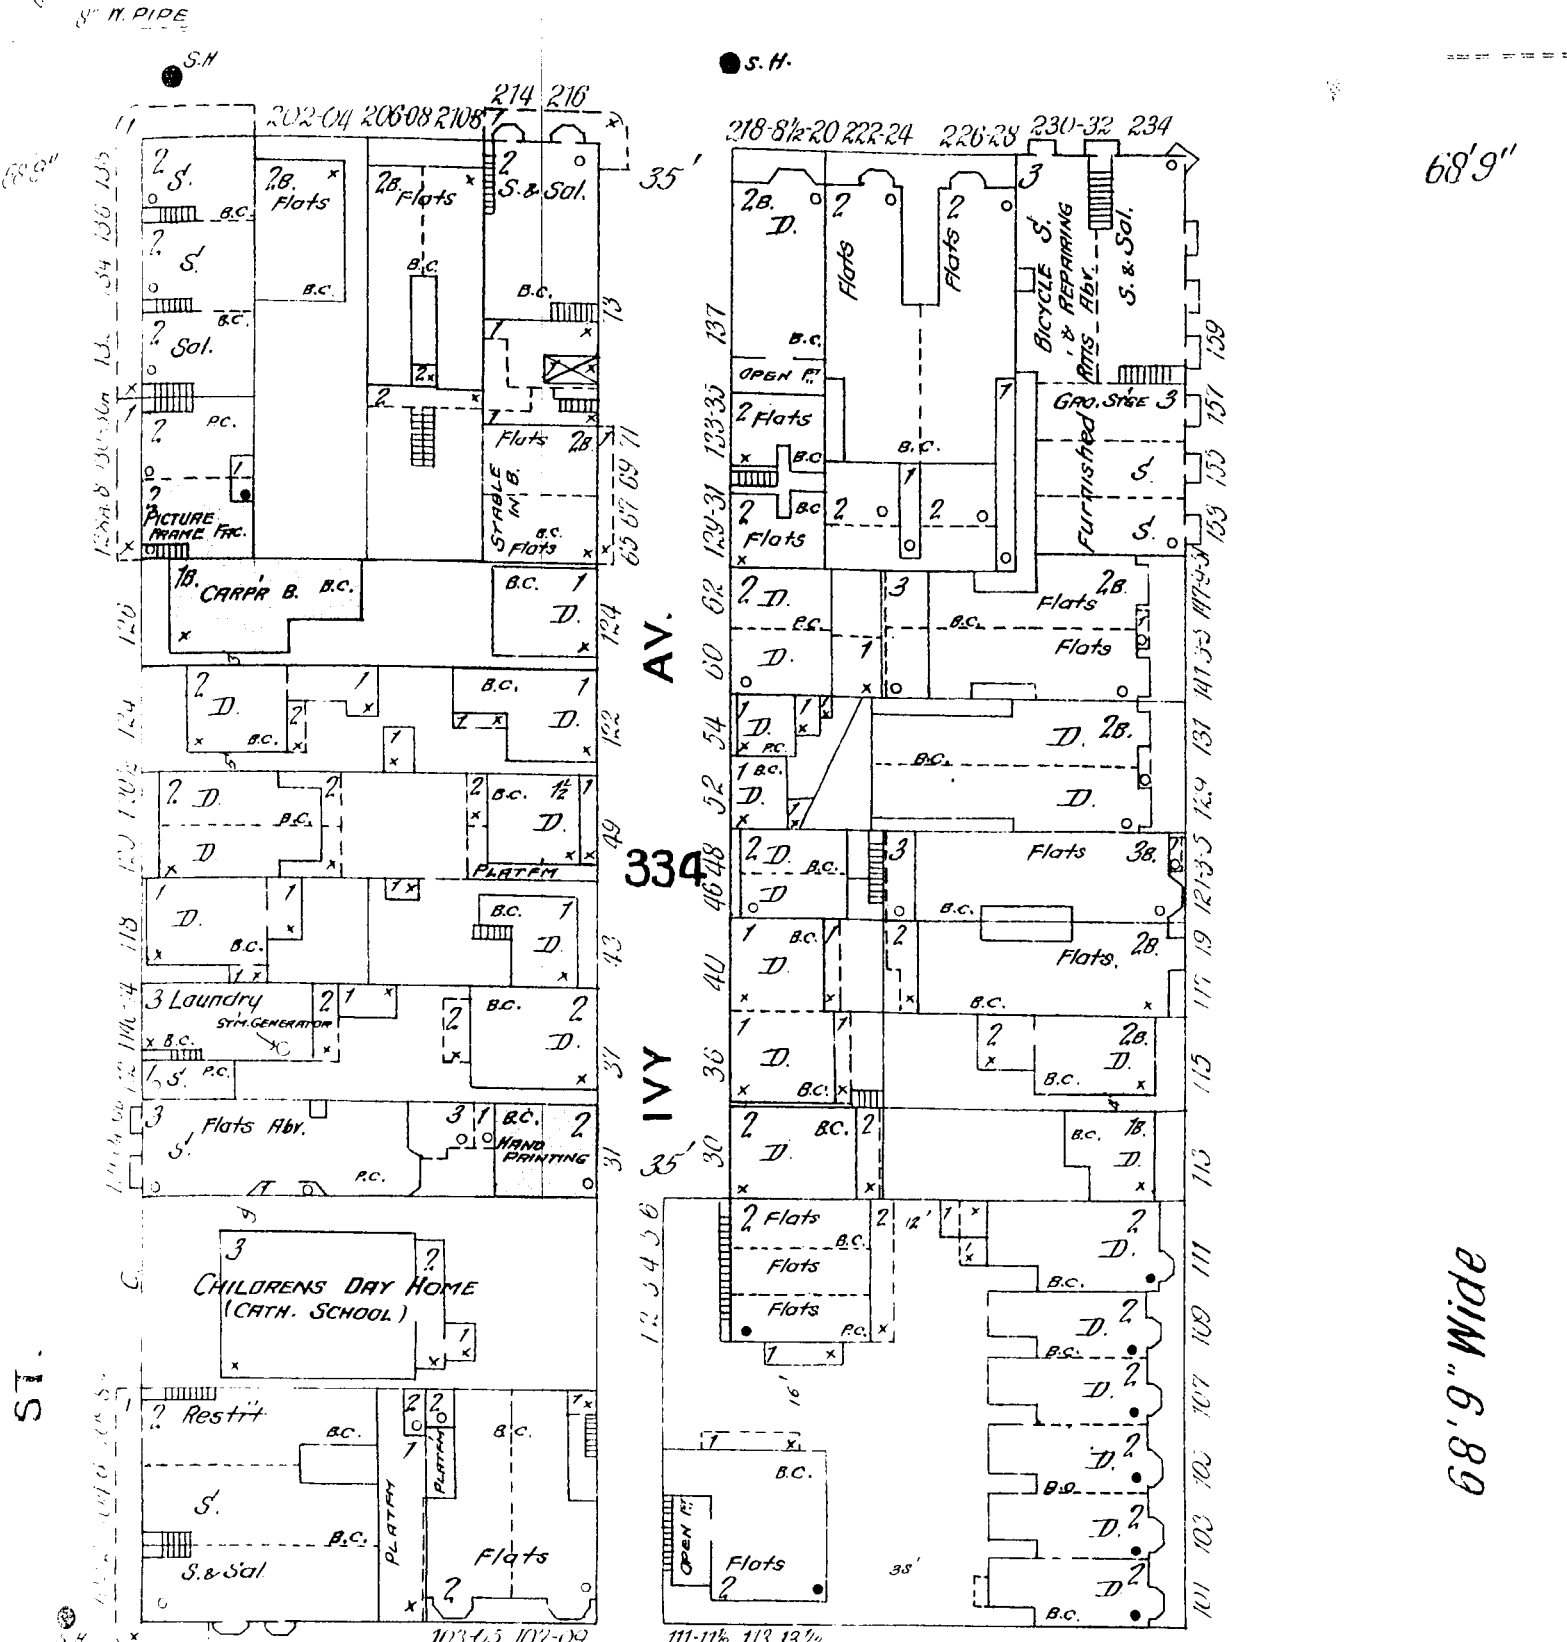

VAN NESS

AV.

POLK

68'9" Wide

HAYES

GROVE

FULTON

Scale of Feet.