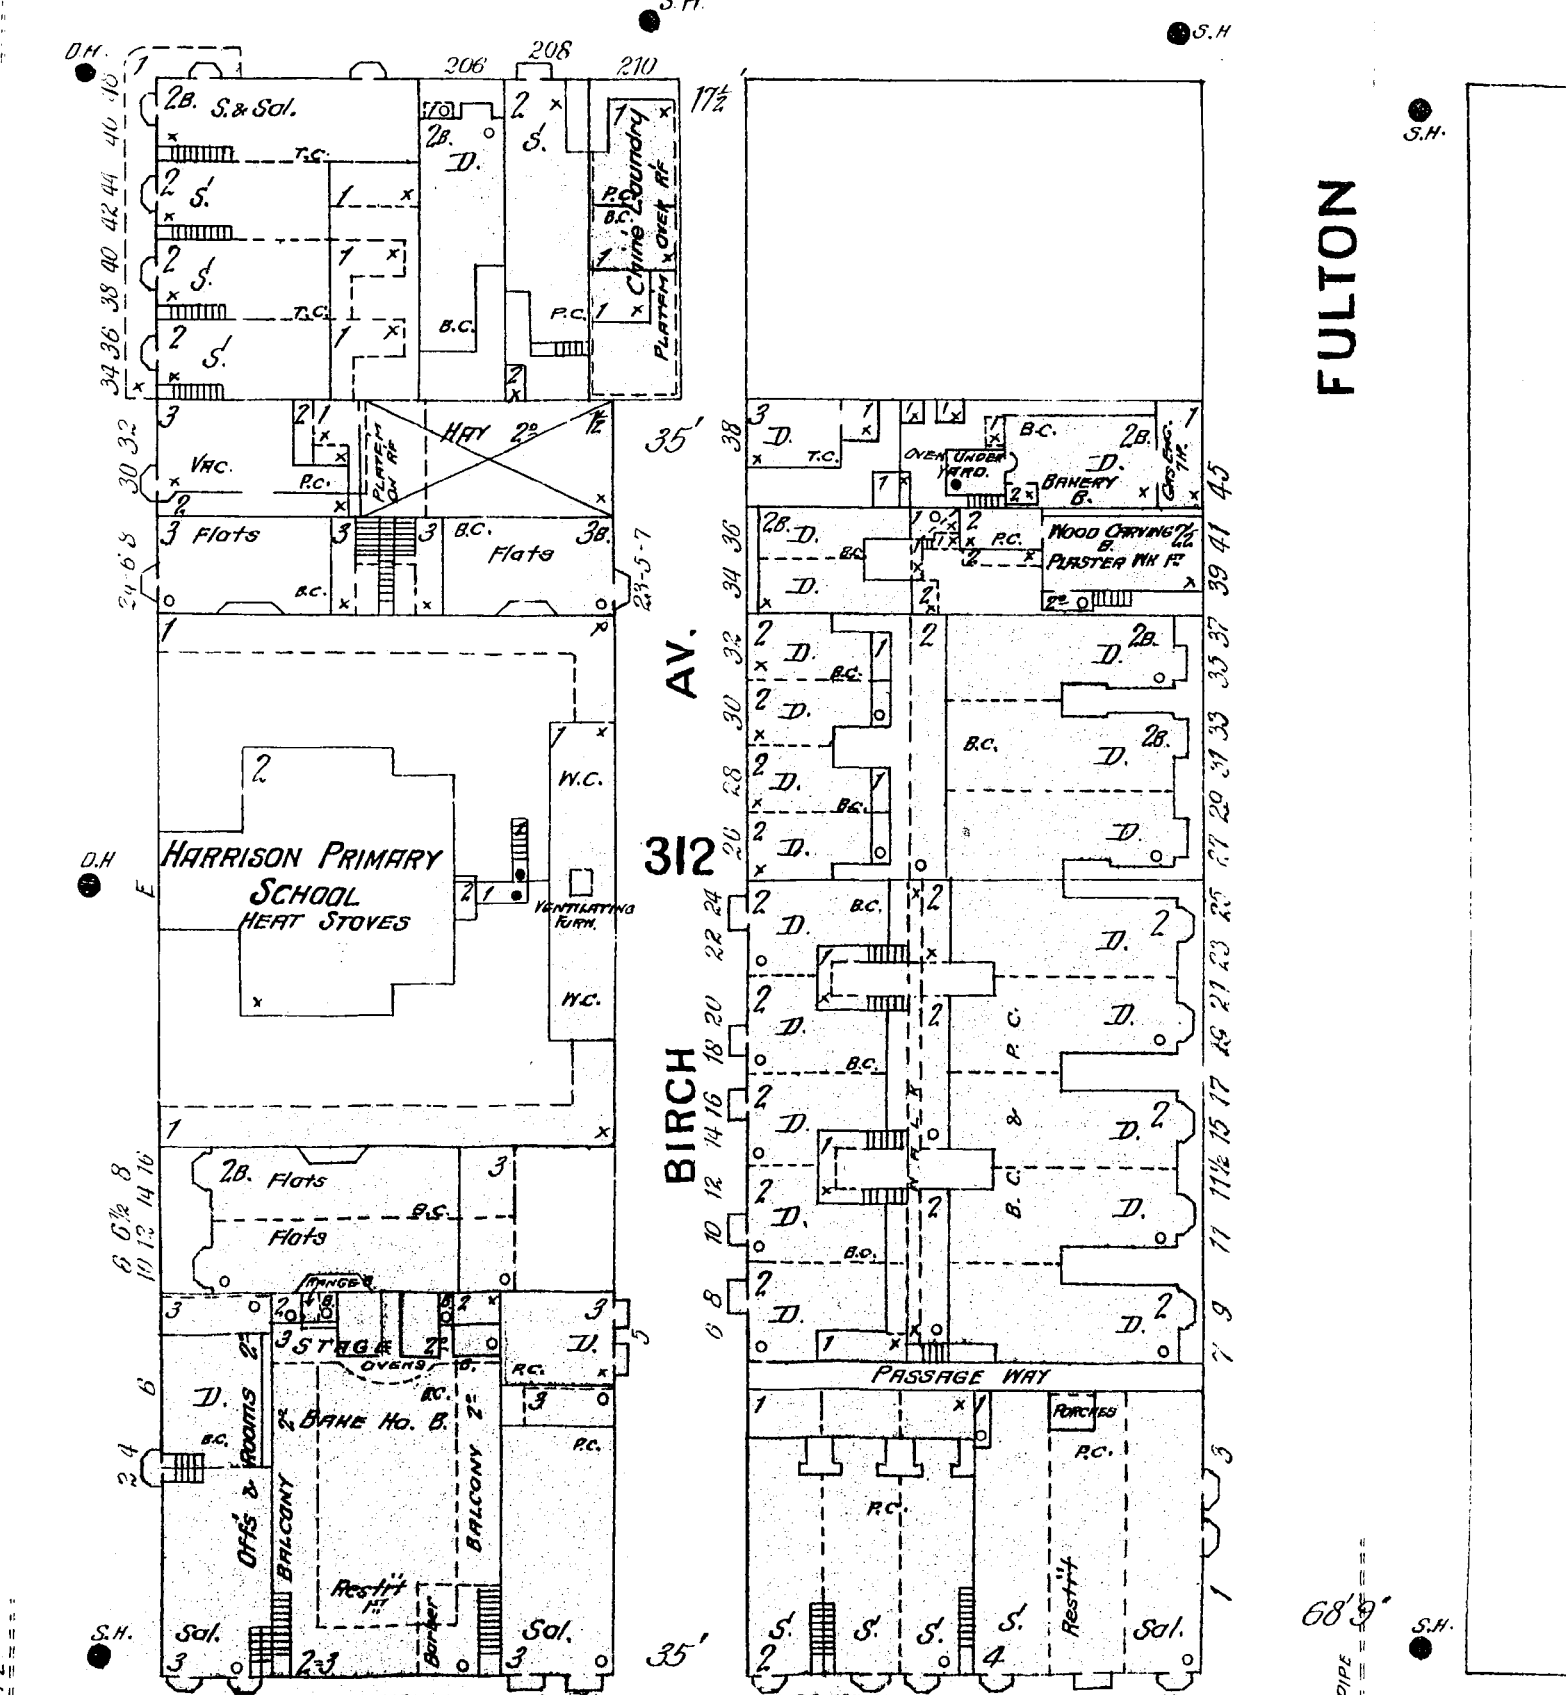

VAN NESS

AV.

POLK

68'9" Wide

HAYES

GROVE

FULTON

Scale of Feet.