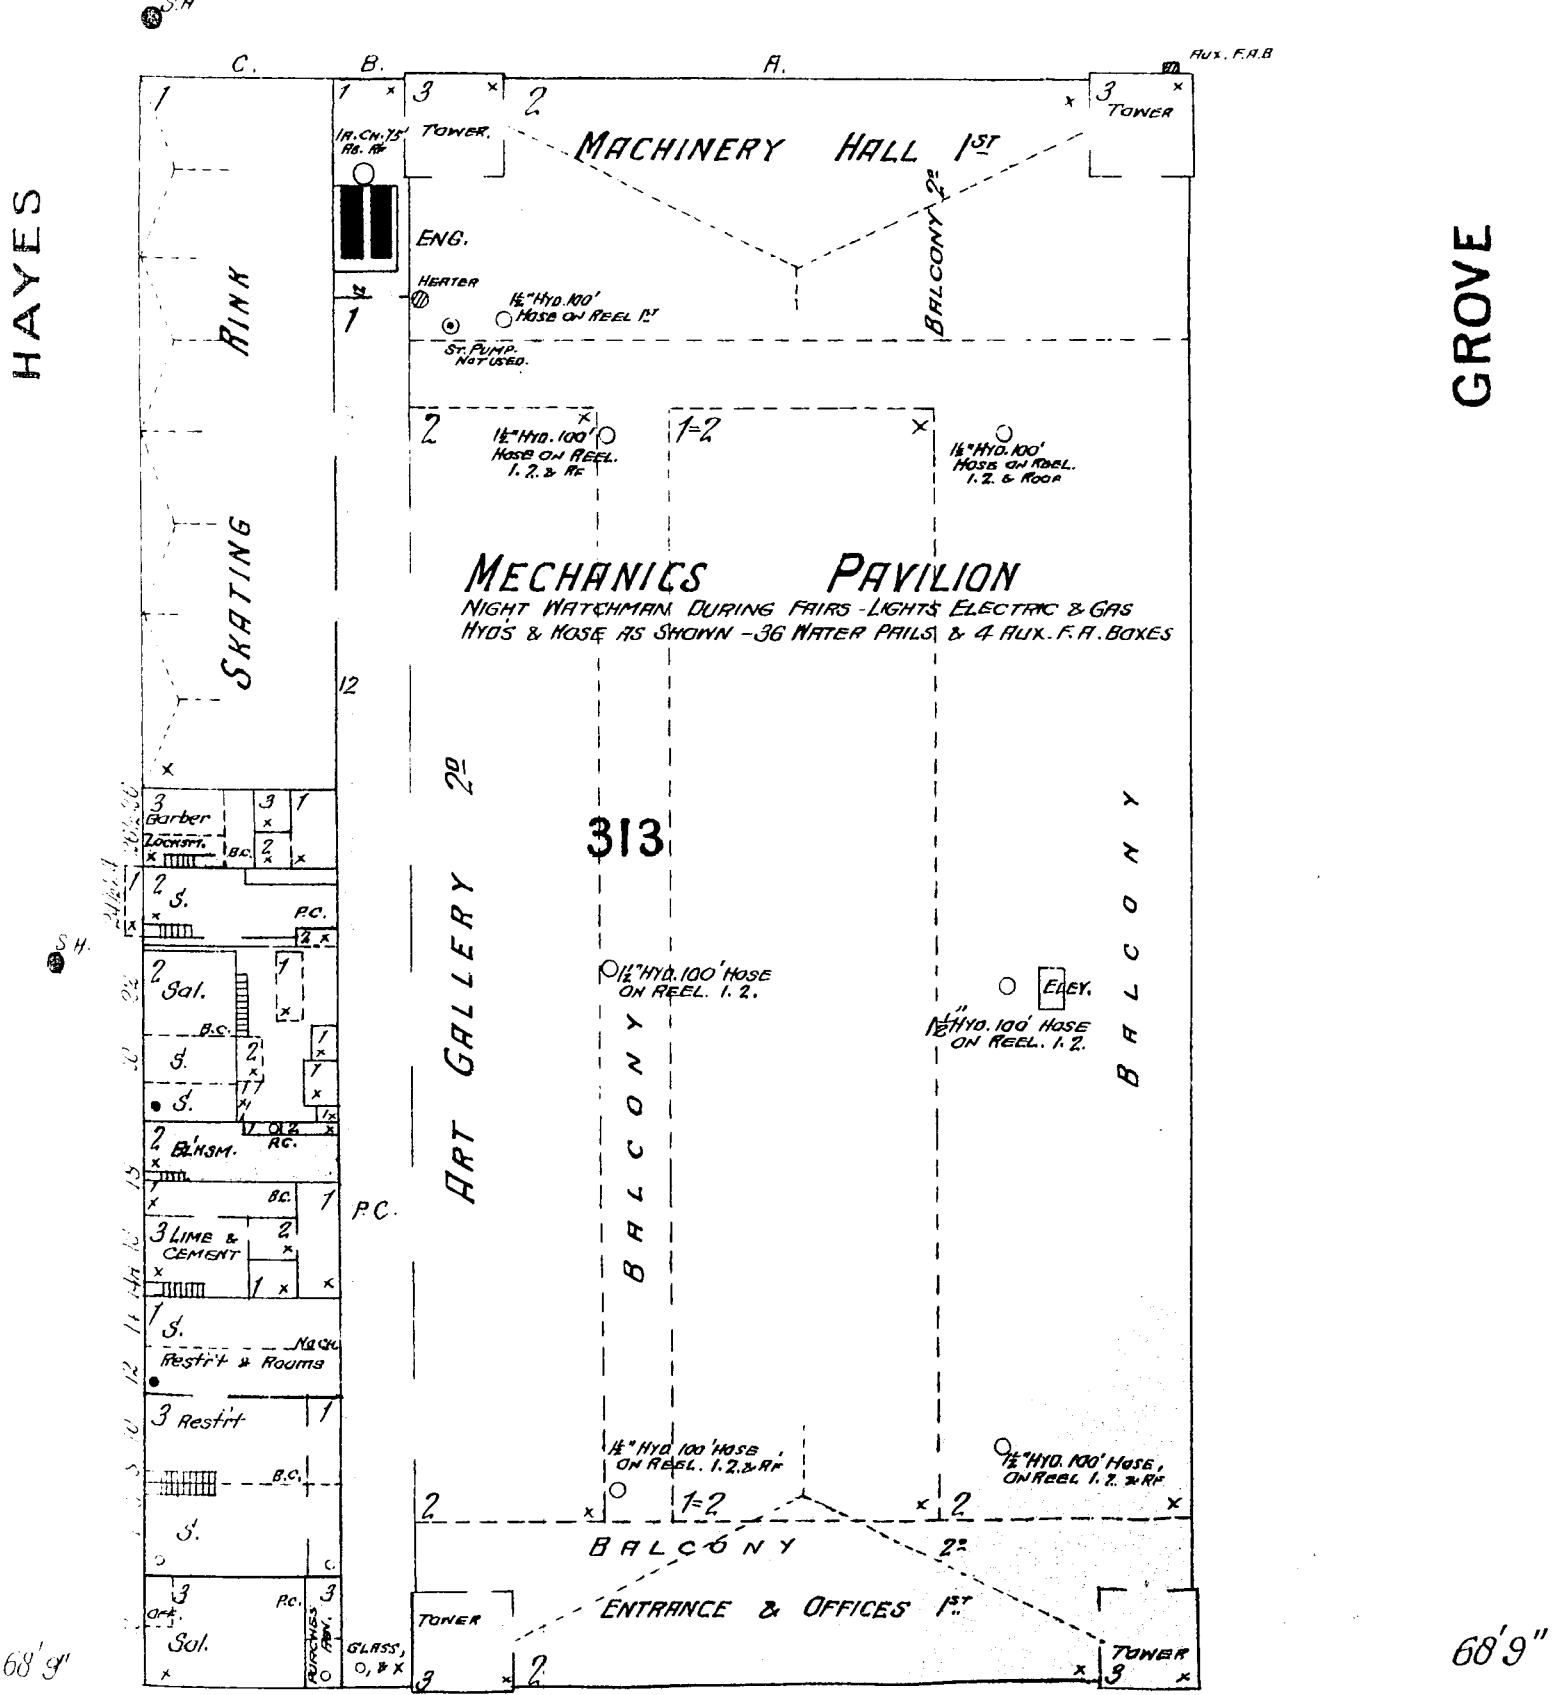

VAN NESS

AV.

POLK

68'9" Wide

HAYES

GROVE

FULTON

Scale of Feet.