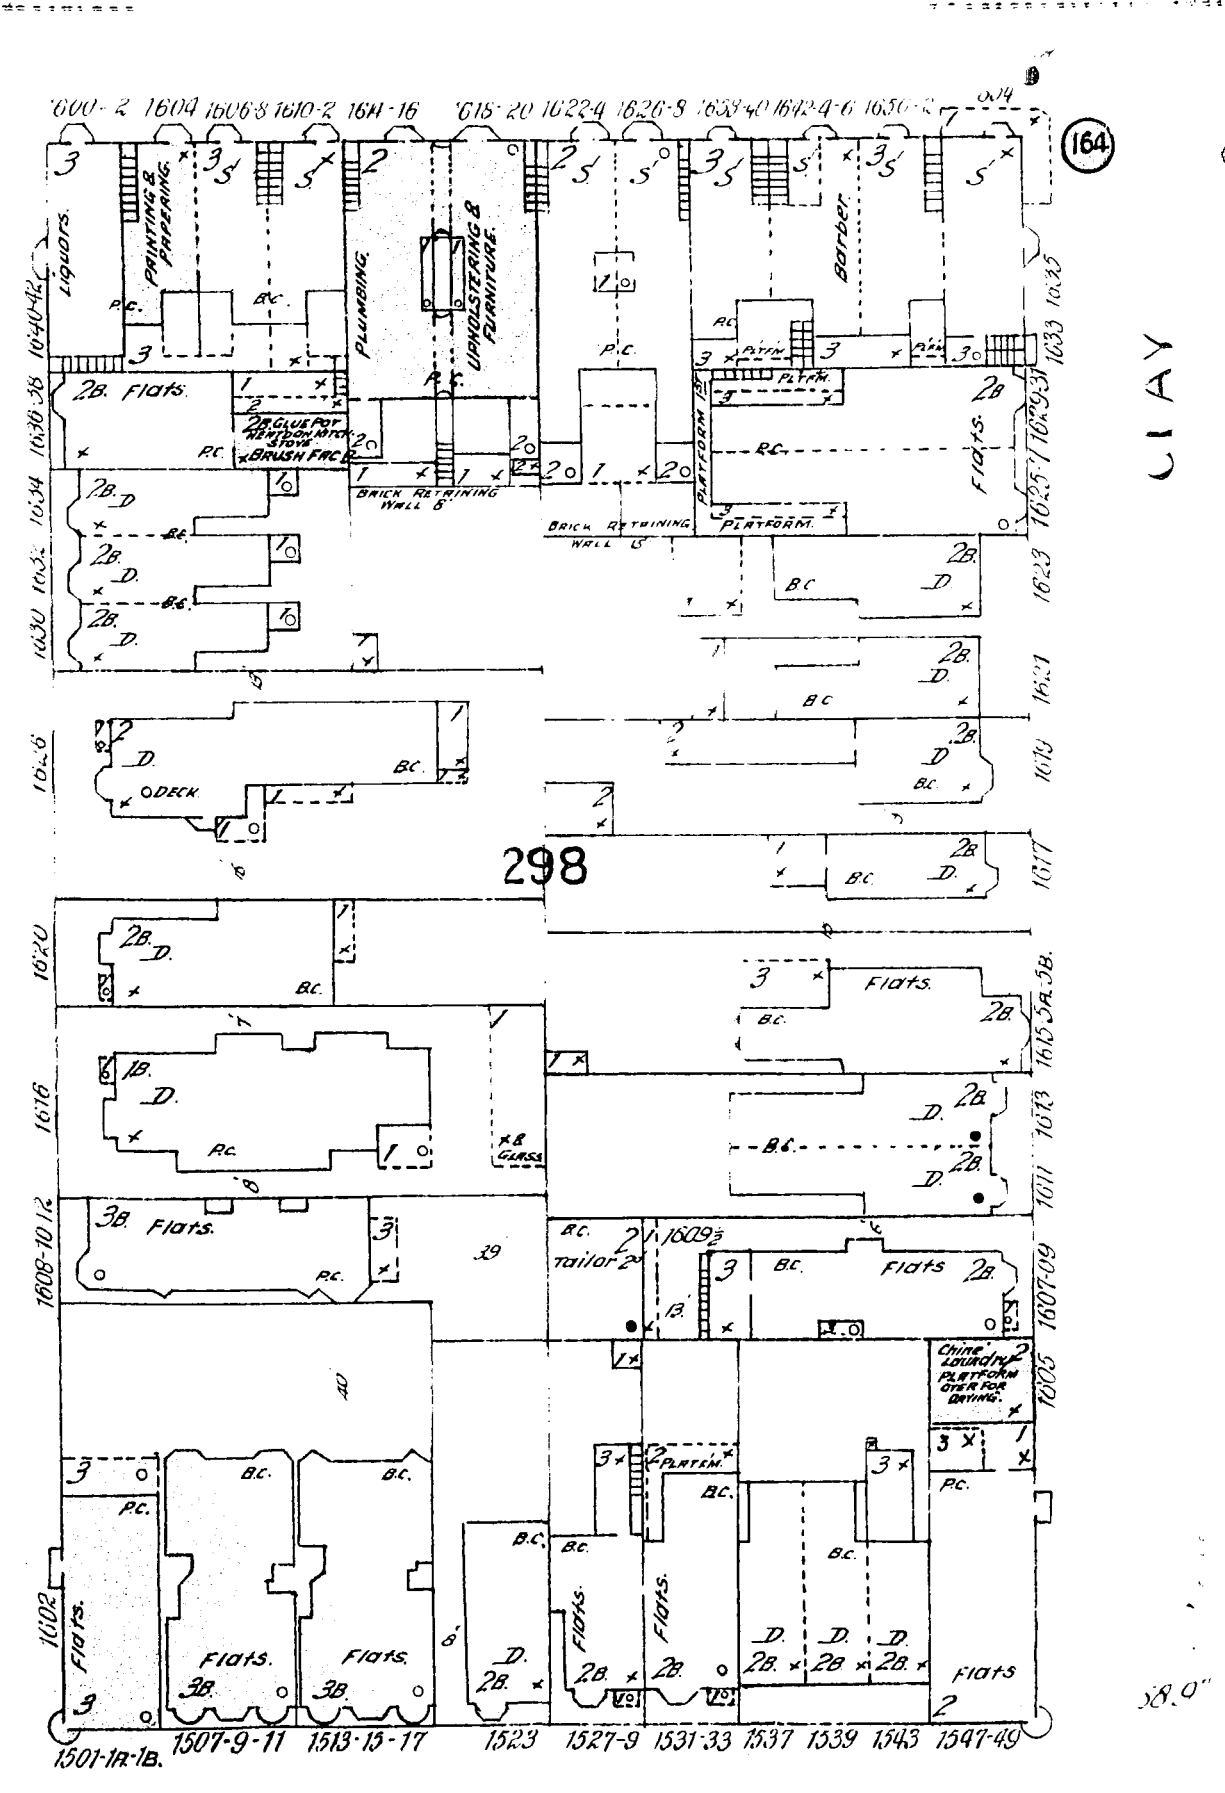

VAN NESS

AV.

68'9" Wide

38'9" Wide

102

403

CALIFORNIA

SACRAMENTO

CLAY

68'9"

38'0"

LARKIN

ST.

80

81

Scale of Feet.