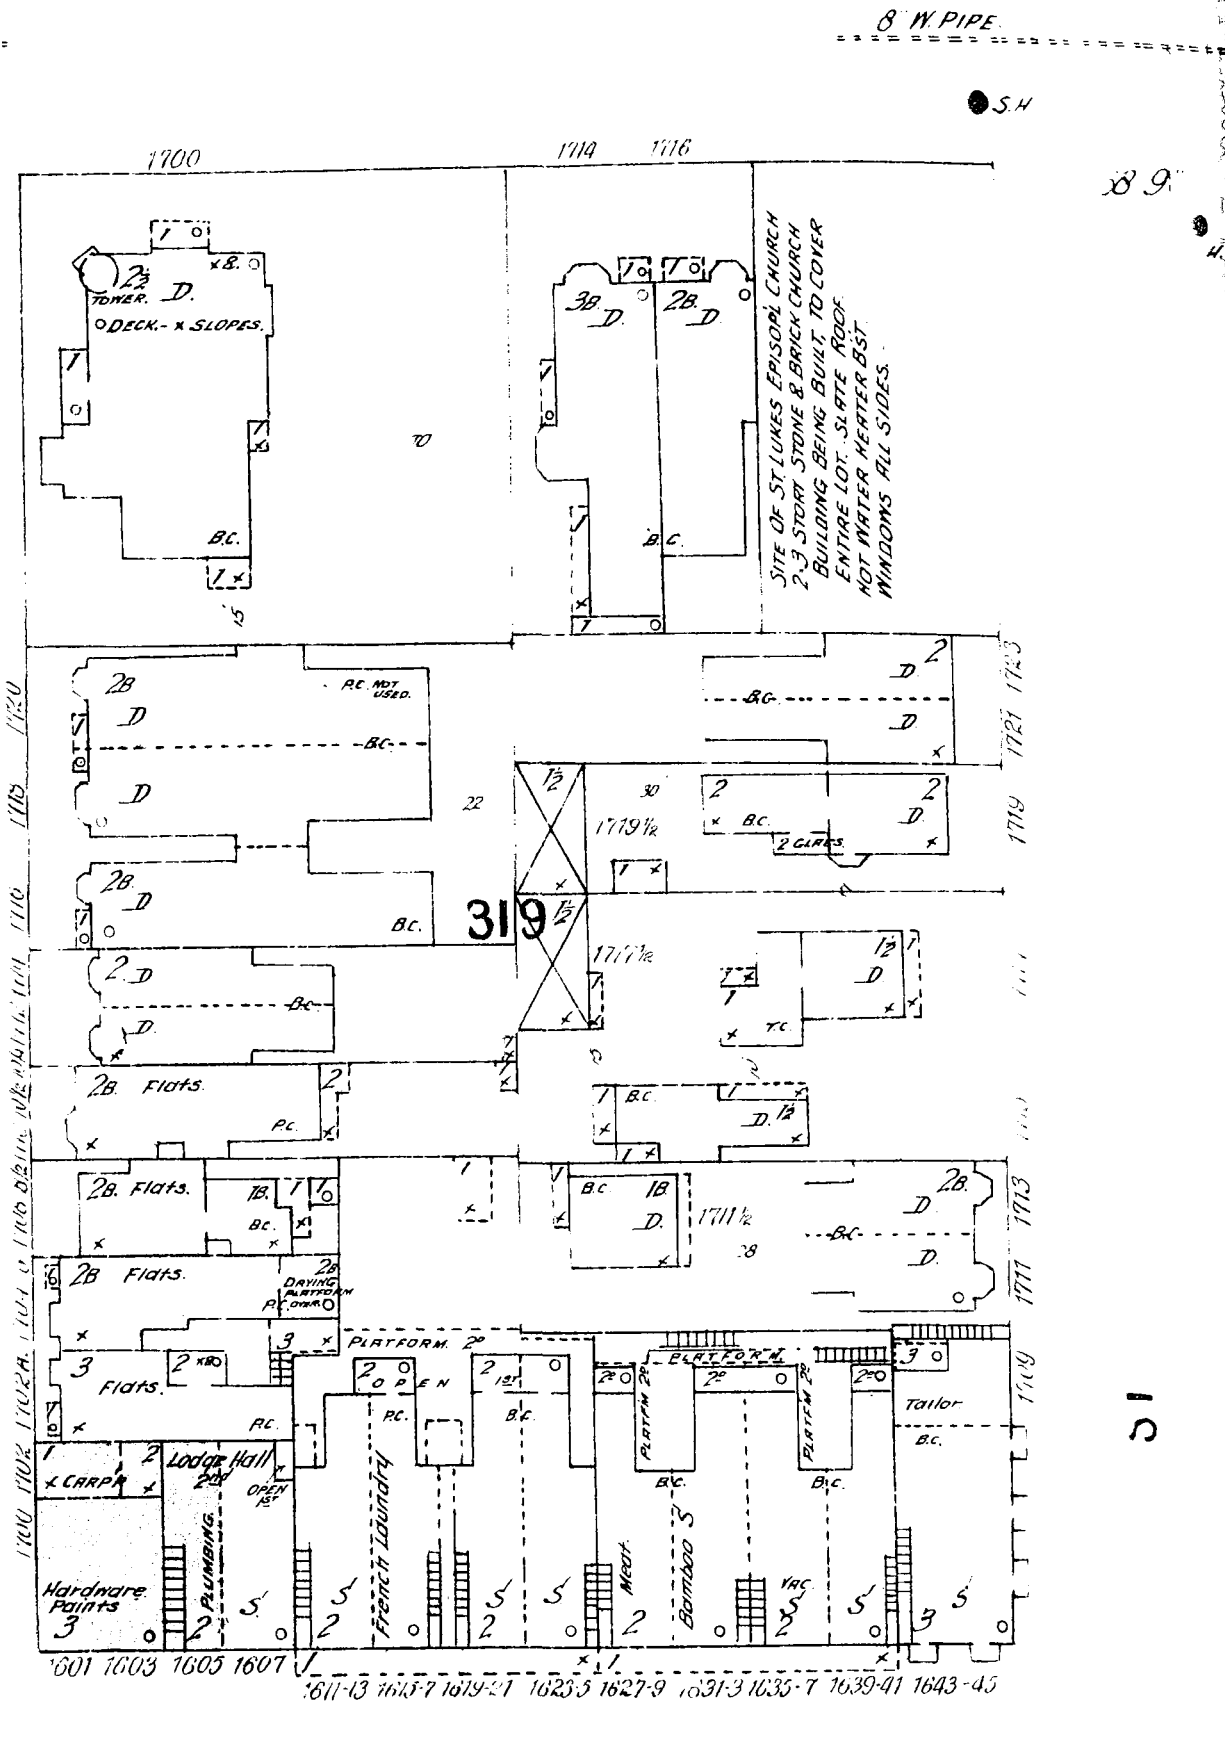

VAN NESS

AV.

68'9" Wide

38'9" Wide

102

403

CALIFORNIA

SACRAMENTO

CLAY

68'9"

38'0"

LARKIN

ST.

80

81

Scale of Feet.