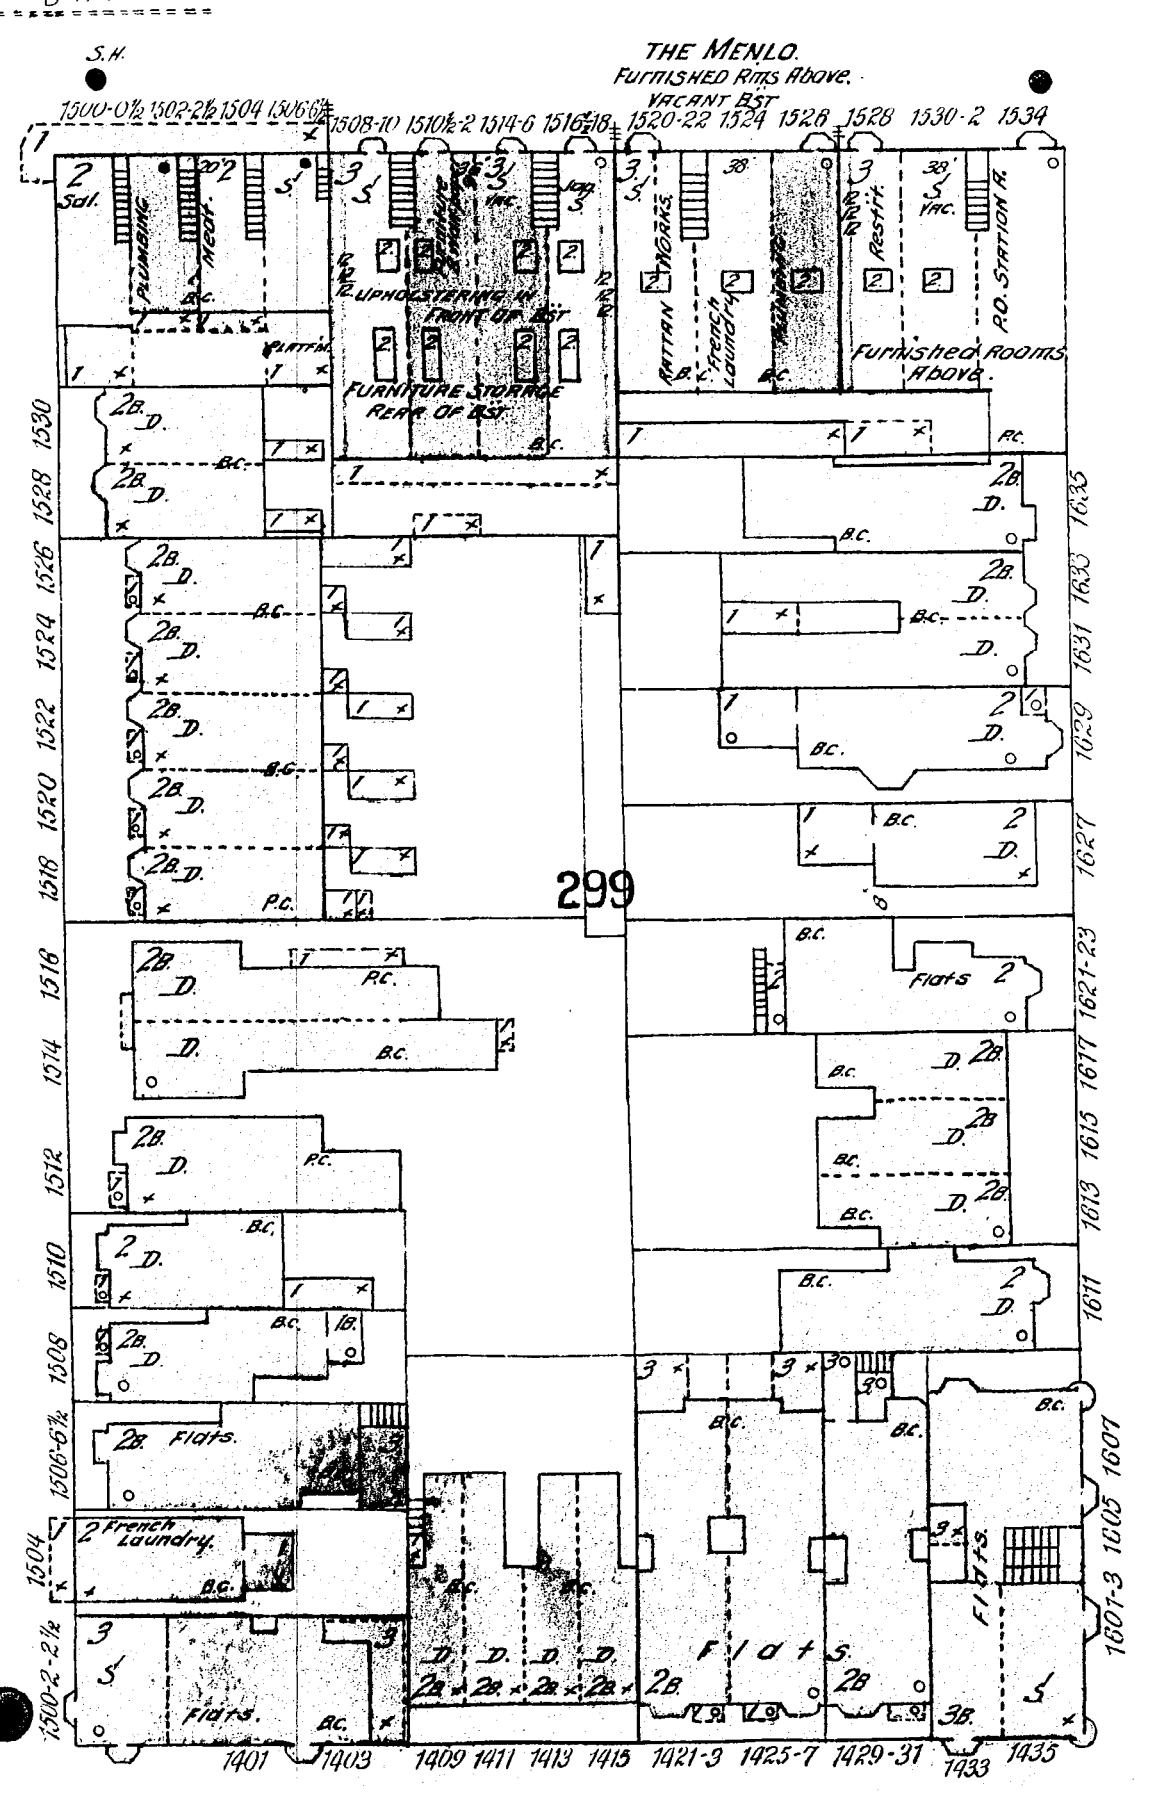

VAN NESS

AV.

68'9" Wide

38'9" Wide

102

403

CALIFORNIA

SACRAMENTO

CLAY

68'9"

38'0"

LARKIN

ST.

80

81

Scale of Feet.