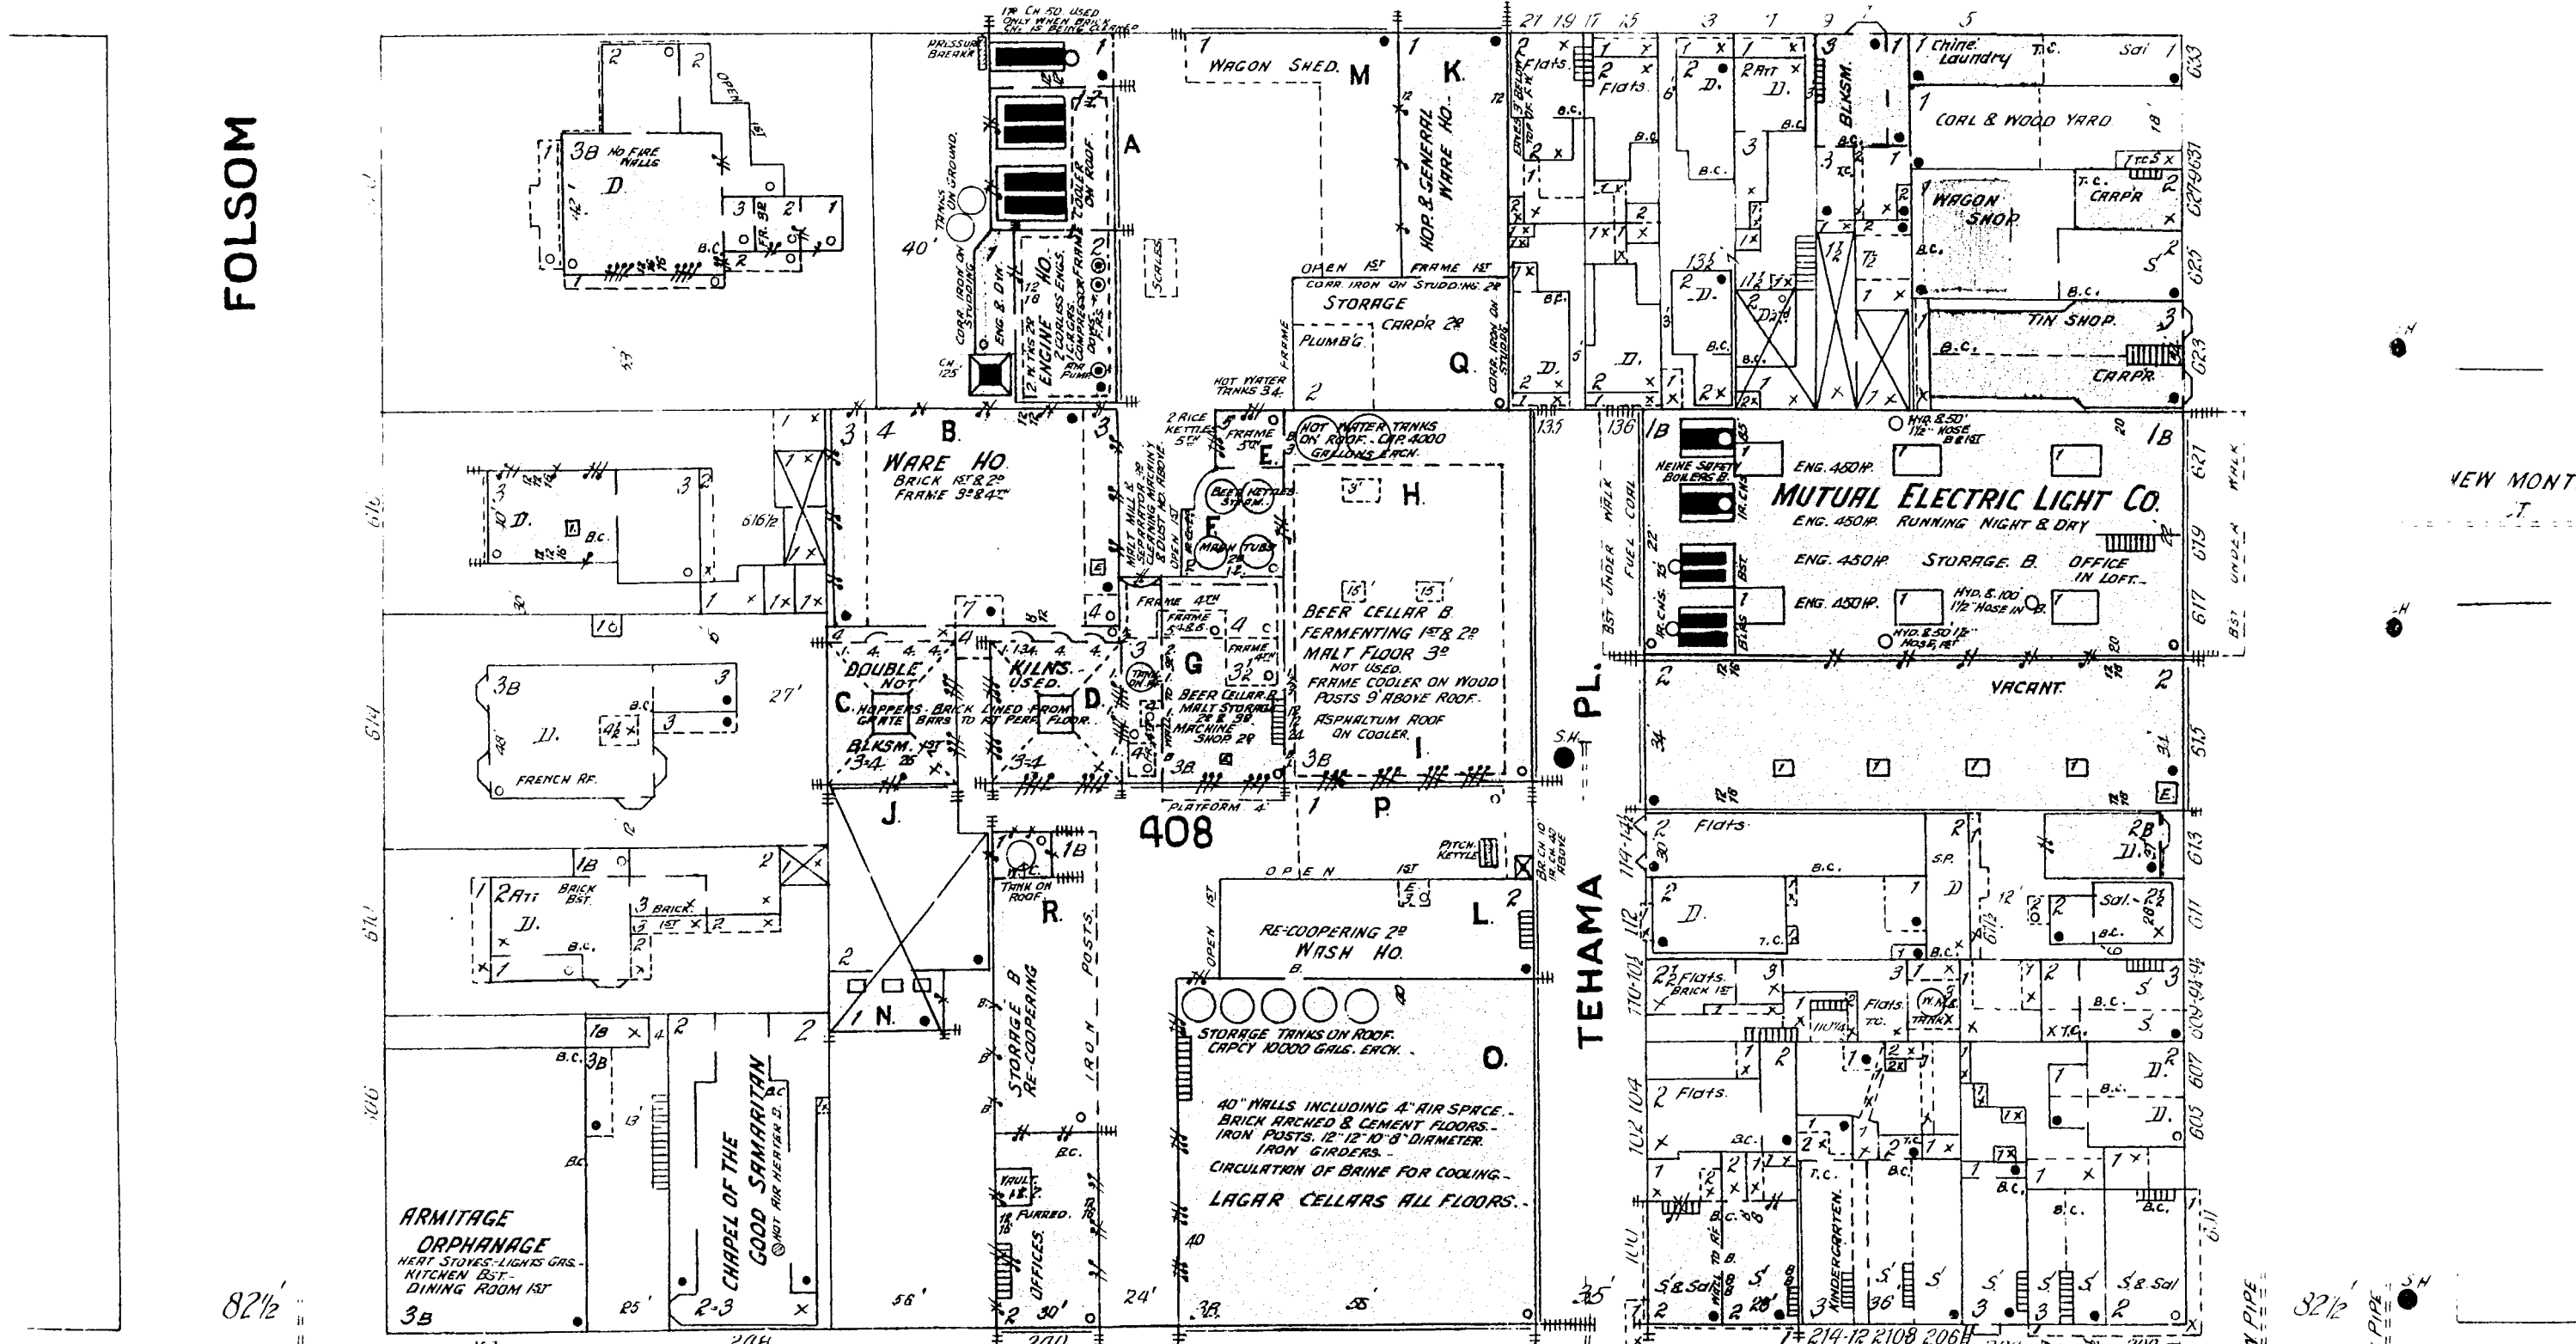

THIRD

HAWTHORNE (50 feet wide)

JOHN WIELAND BREWERY

FOLSOM

JOHN WIELAND BREWERY
PROPERTY OF SAN FRANCISCO BREWERIES LIMITED

SECOND

MFG CAPACITY 600 BBL'S PER DAY.
STORAGE CAPACITY 10000 BBL'S.
100 EMPLOYEES - POWER STEAM - FULL CORN.
NIGHT & SUNDAY WATCHMAN, BESIDES SIX
MEN WORK AT NIGHT - LIGHTS ELECTRIC.
CITY WATER - DOWN FORCE PUMP CONN. WITH ALL PIPES.
NUMEROUS HYDRANTS & 3/4" FIRE HOSE ON PREMISES.
SIX RIX F.A. BOXES - NUMEROUS WATER PIPES.

Scale of Feet.