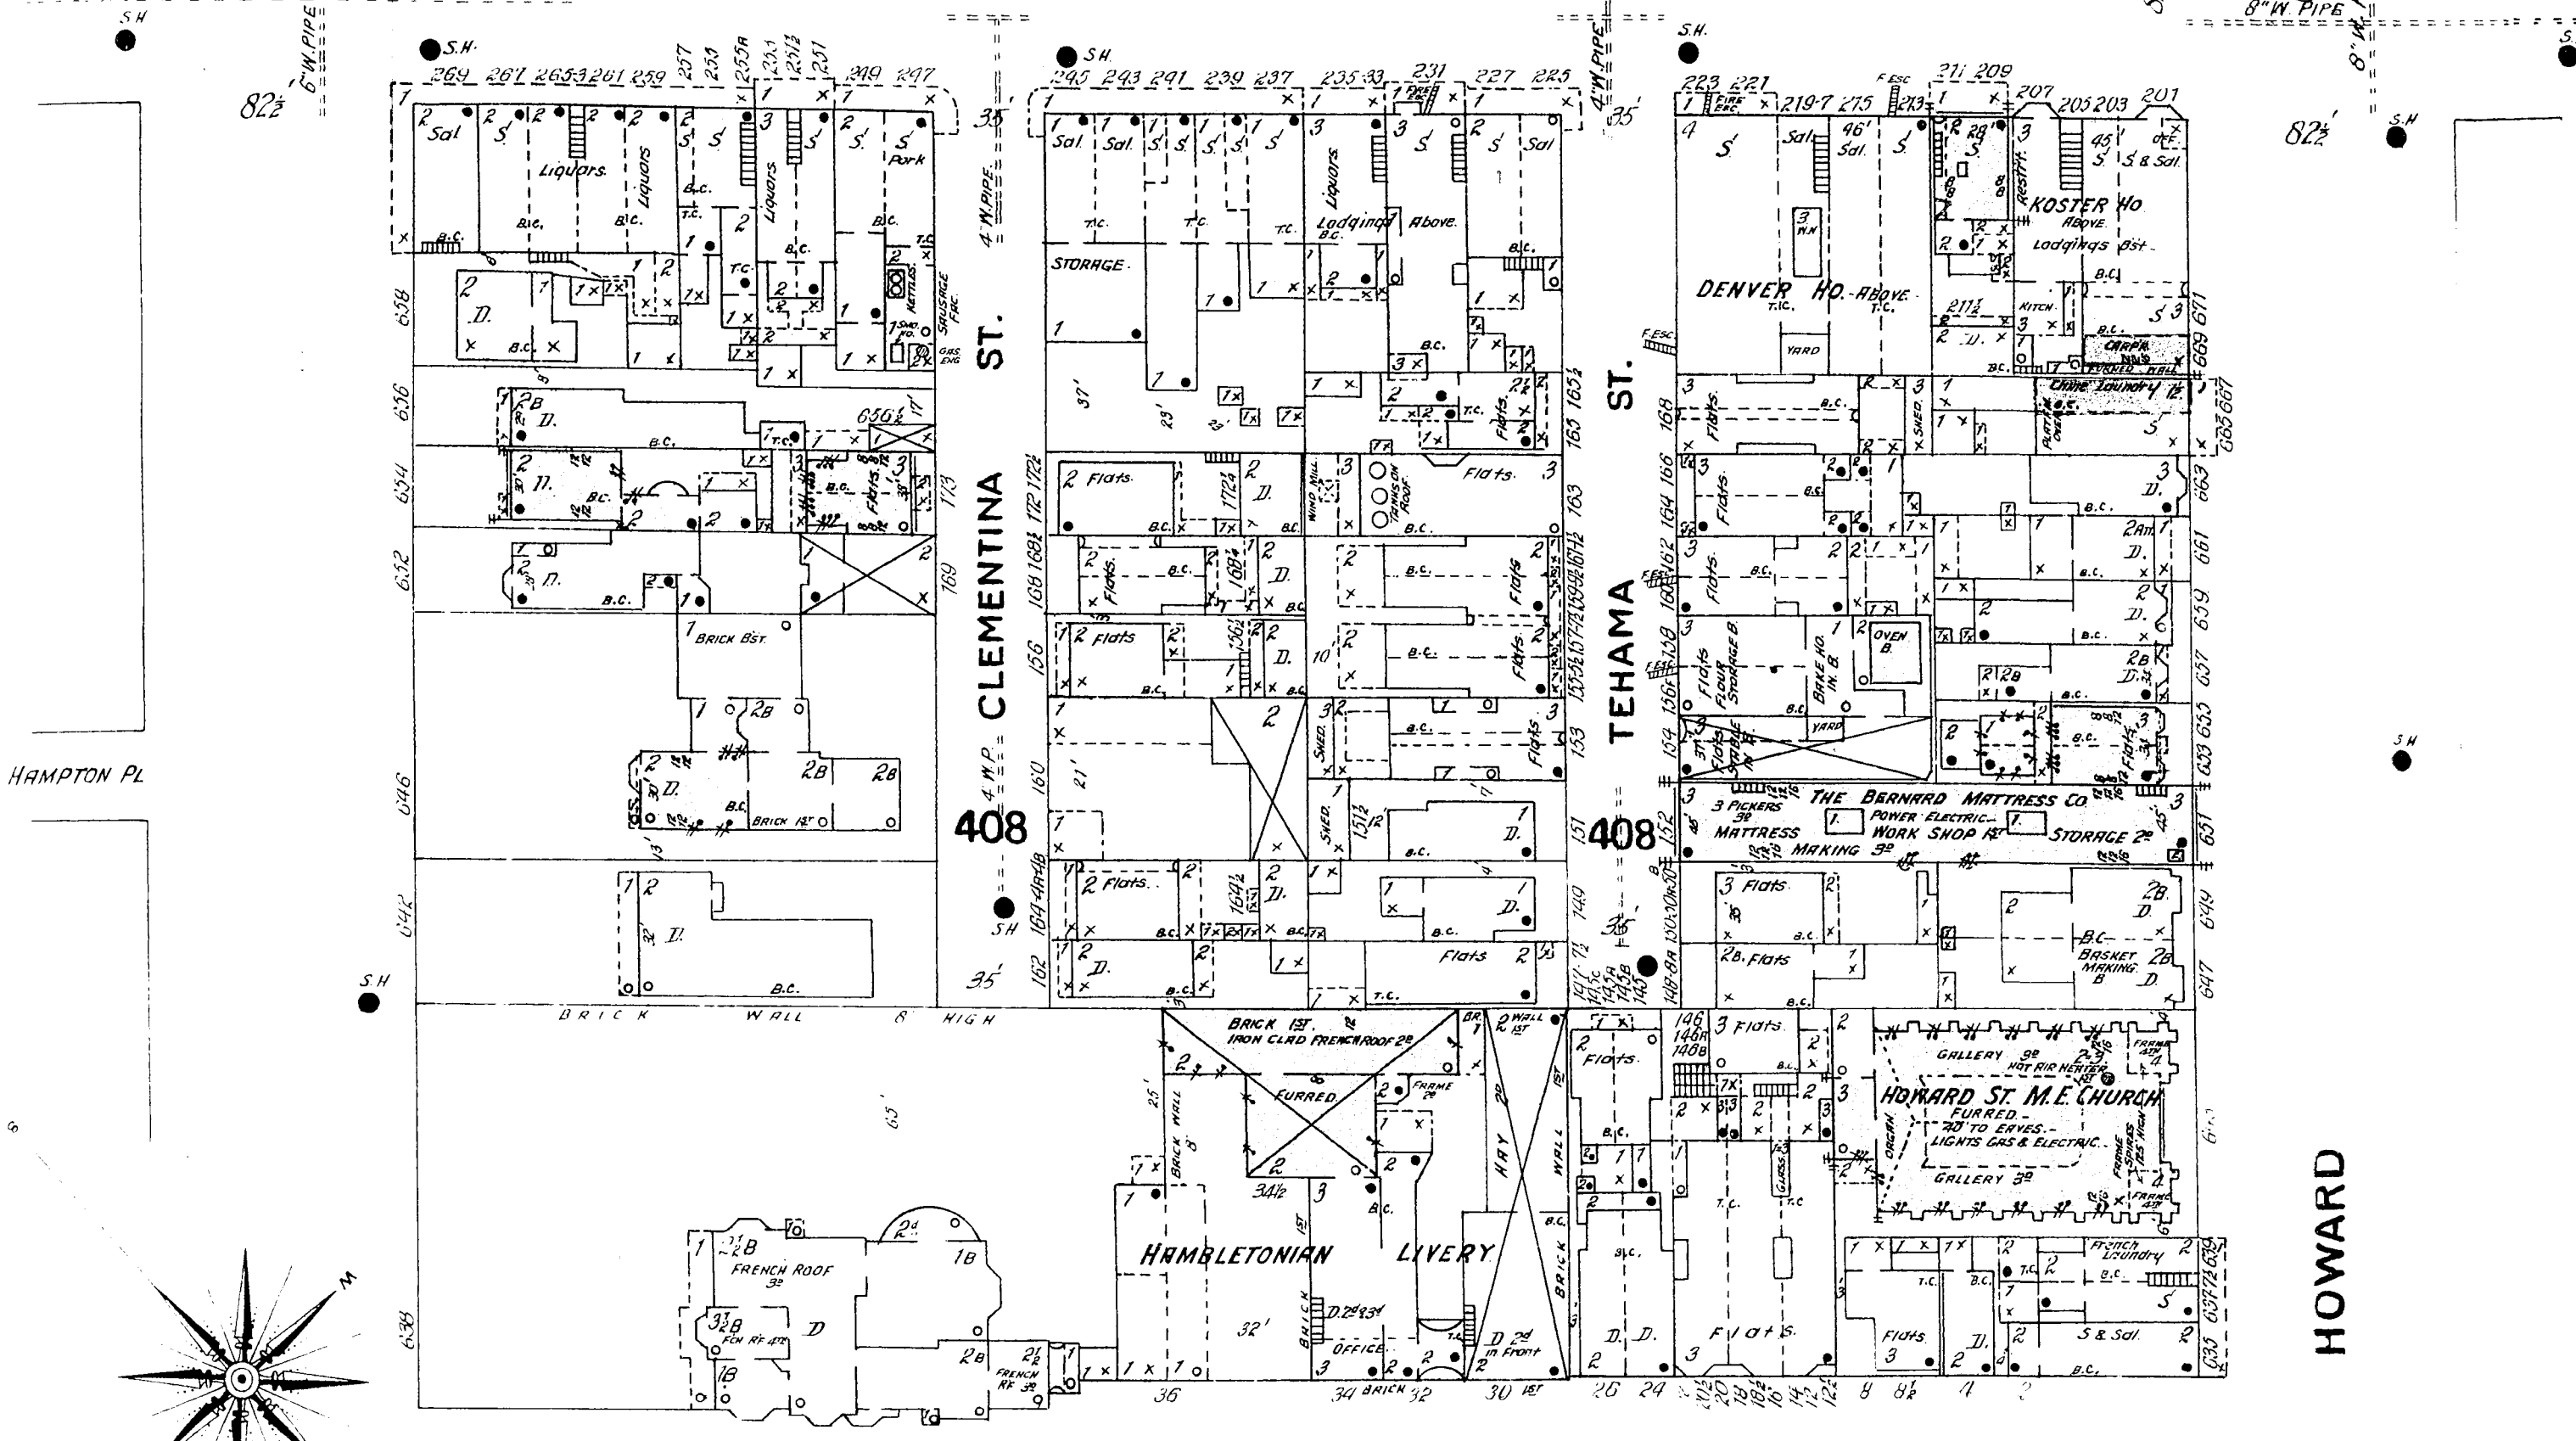

THIRD

HAWTHORNE (50 feet wide)

JOHN WIELAND BREWERY

FOLSOM

JOHN WIELAND BREWERY
PROPERTY OF SAN FRANCISCO BREWERIES LIMITED

SECOND

MFG CAPACITY 600 BBL'S PER DAY.
STORAGE CAPACITY 10000 BBL'S.
100 EMPLOYEES - POWER STEAM - FULL CORN.
NIGHT & SUNDAY WATCHMAN, BESIDES SIX
MEN WORK AT NIGHT - LIGHTS ELECTRIC.
CITY WATER - DOWN FORCE PUMP CONN. WITH ALL PIPES.
NUMEROUS HYDRANTS & 3/4" FIRE HOSE ON PREMISES.
SIX RIX F.A. BOXES - NUMEROUS WATER PIPES.

Scale of Feet.