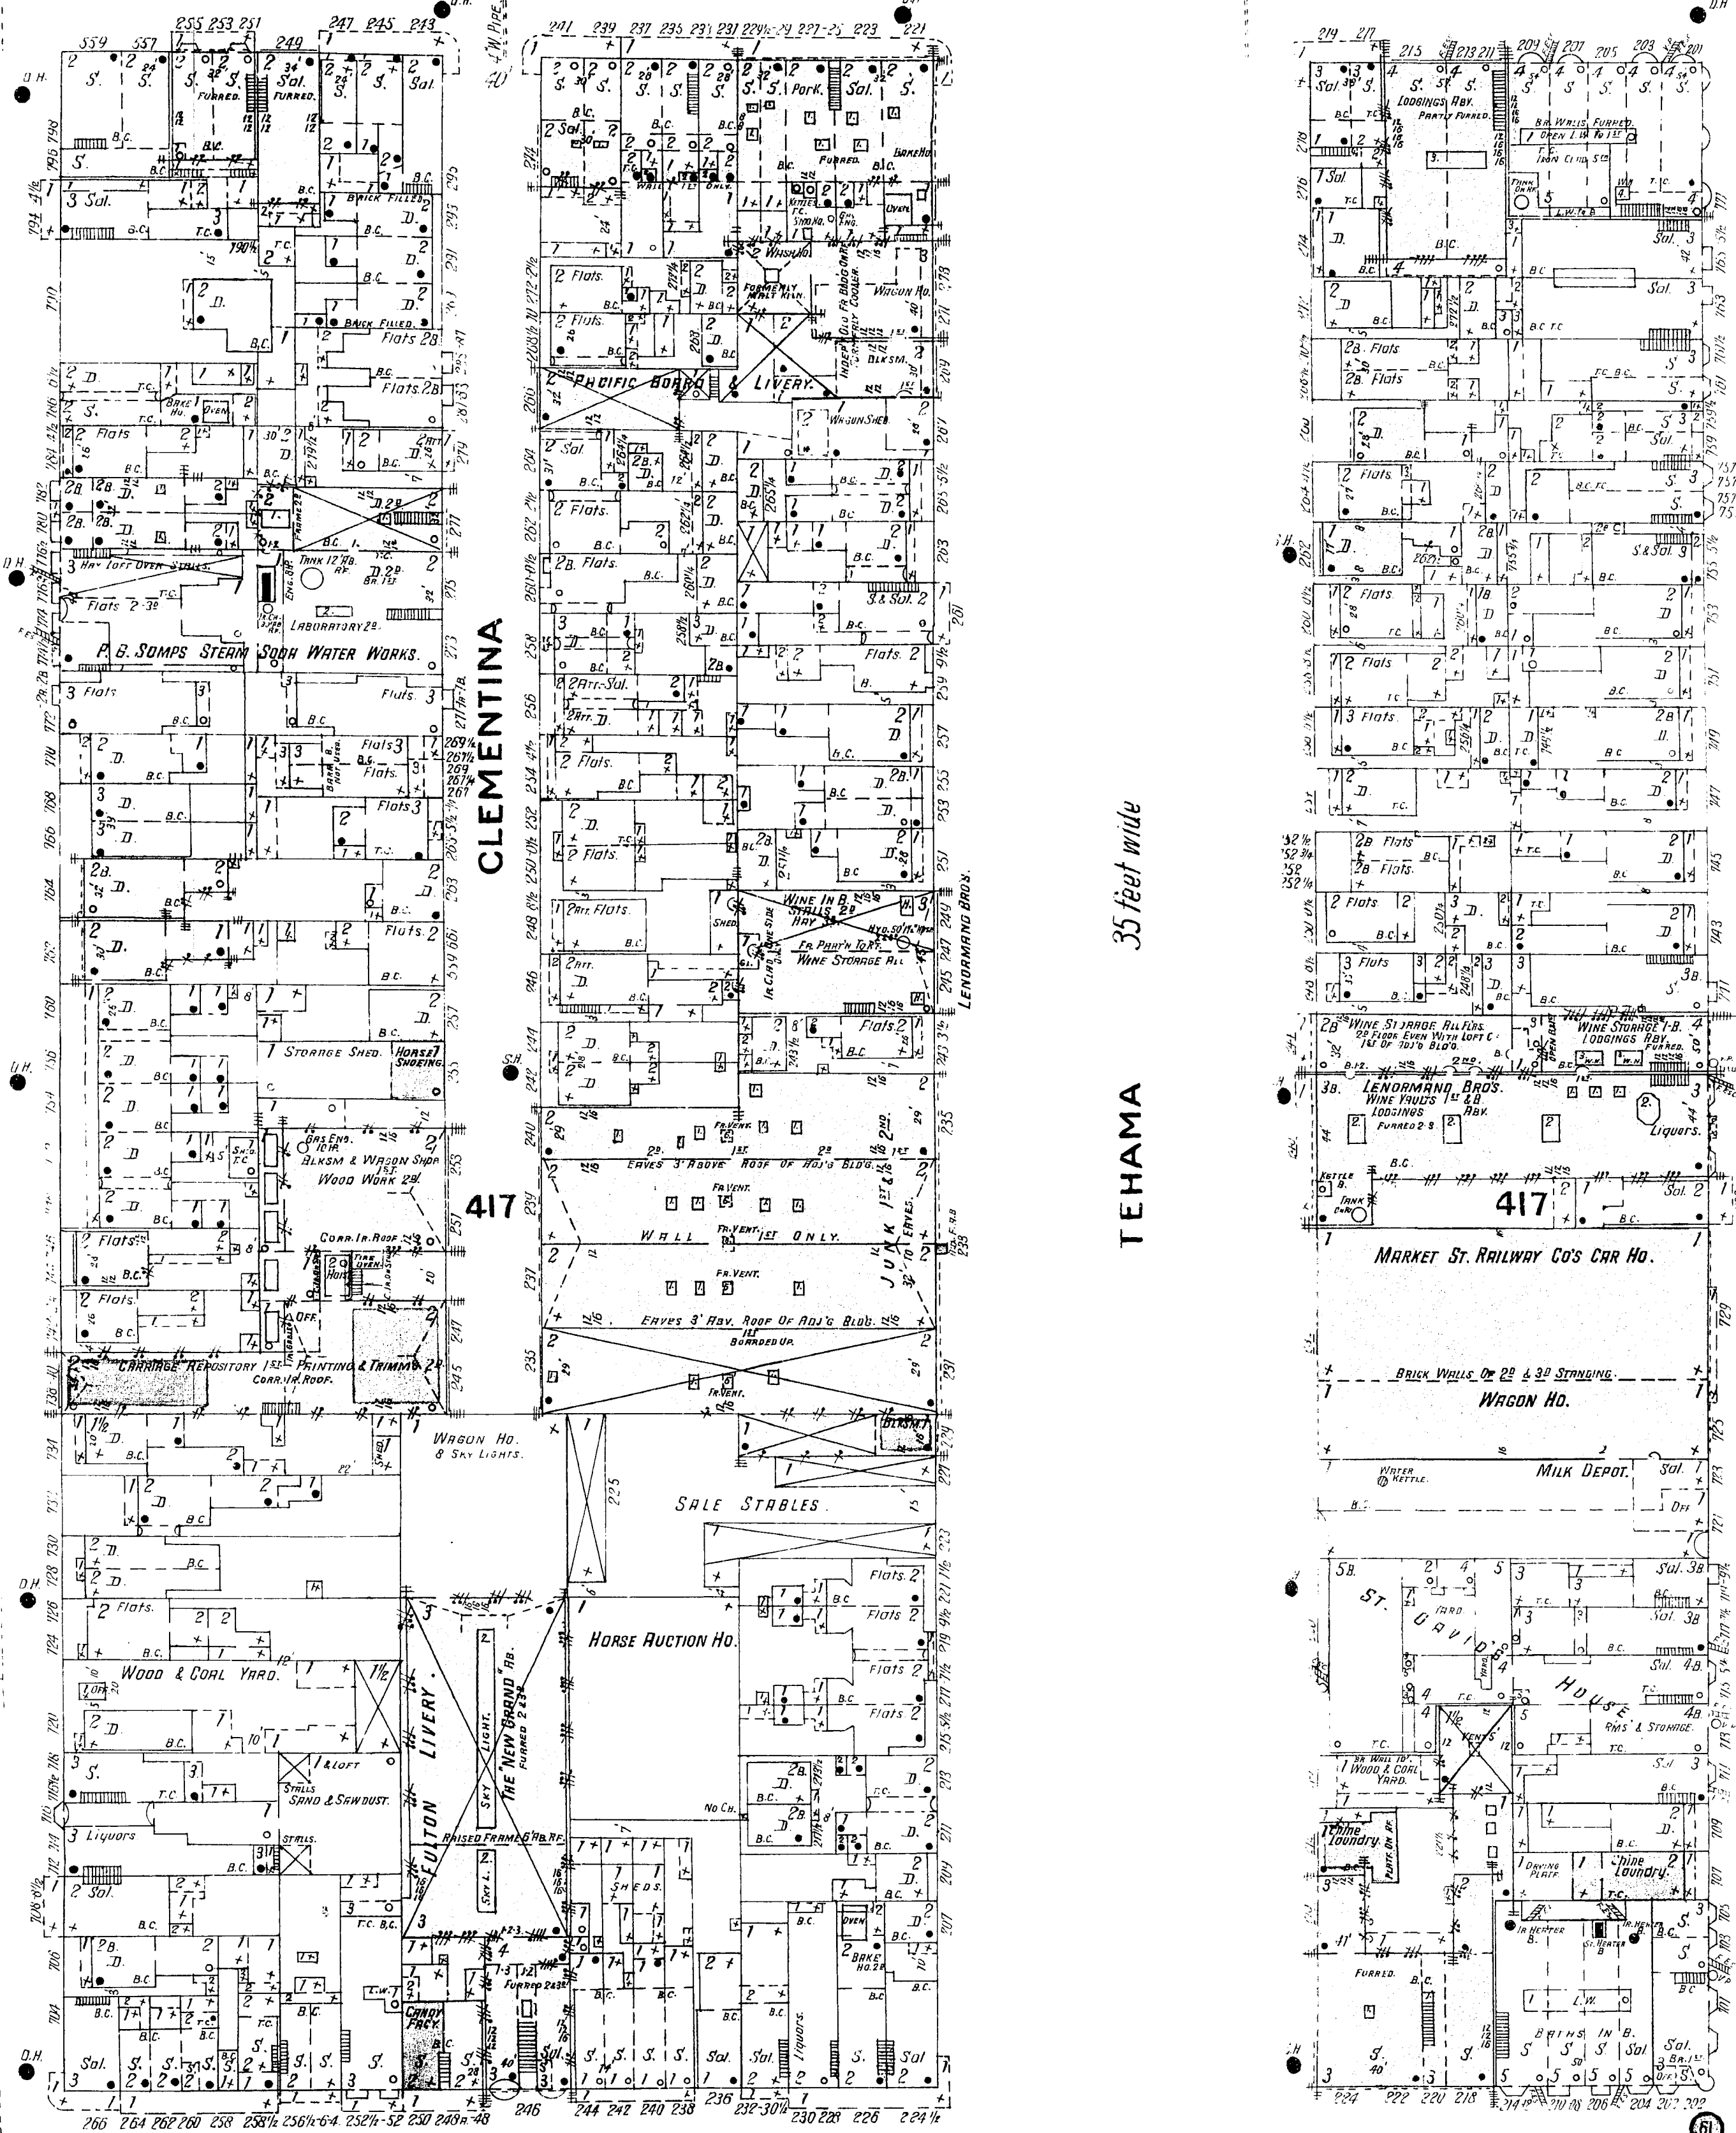

160

FOURTH

THIRD

156

Scale of Feet.

FOLSOM

CLEMENTINA

TEHAMA

HOWARD

158 157

133