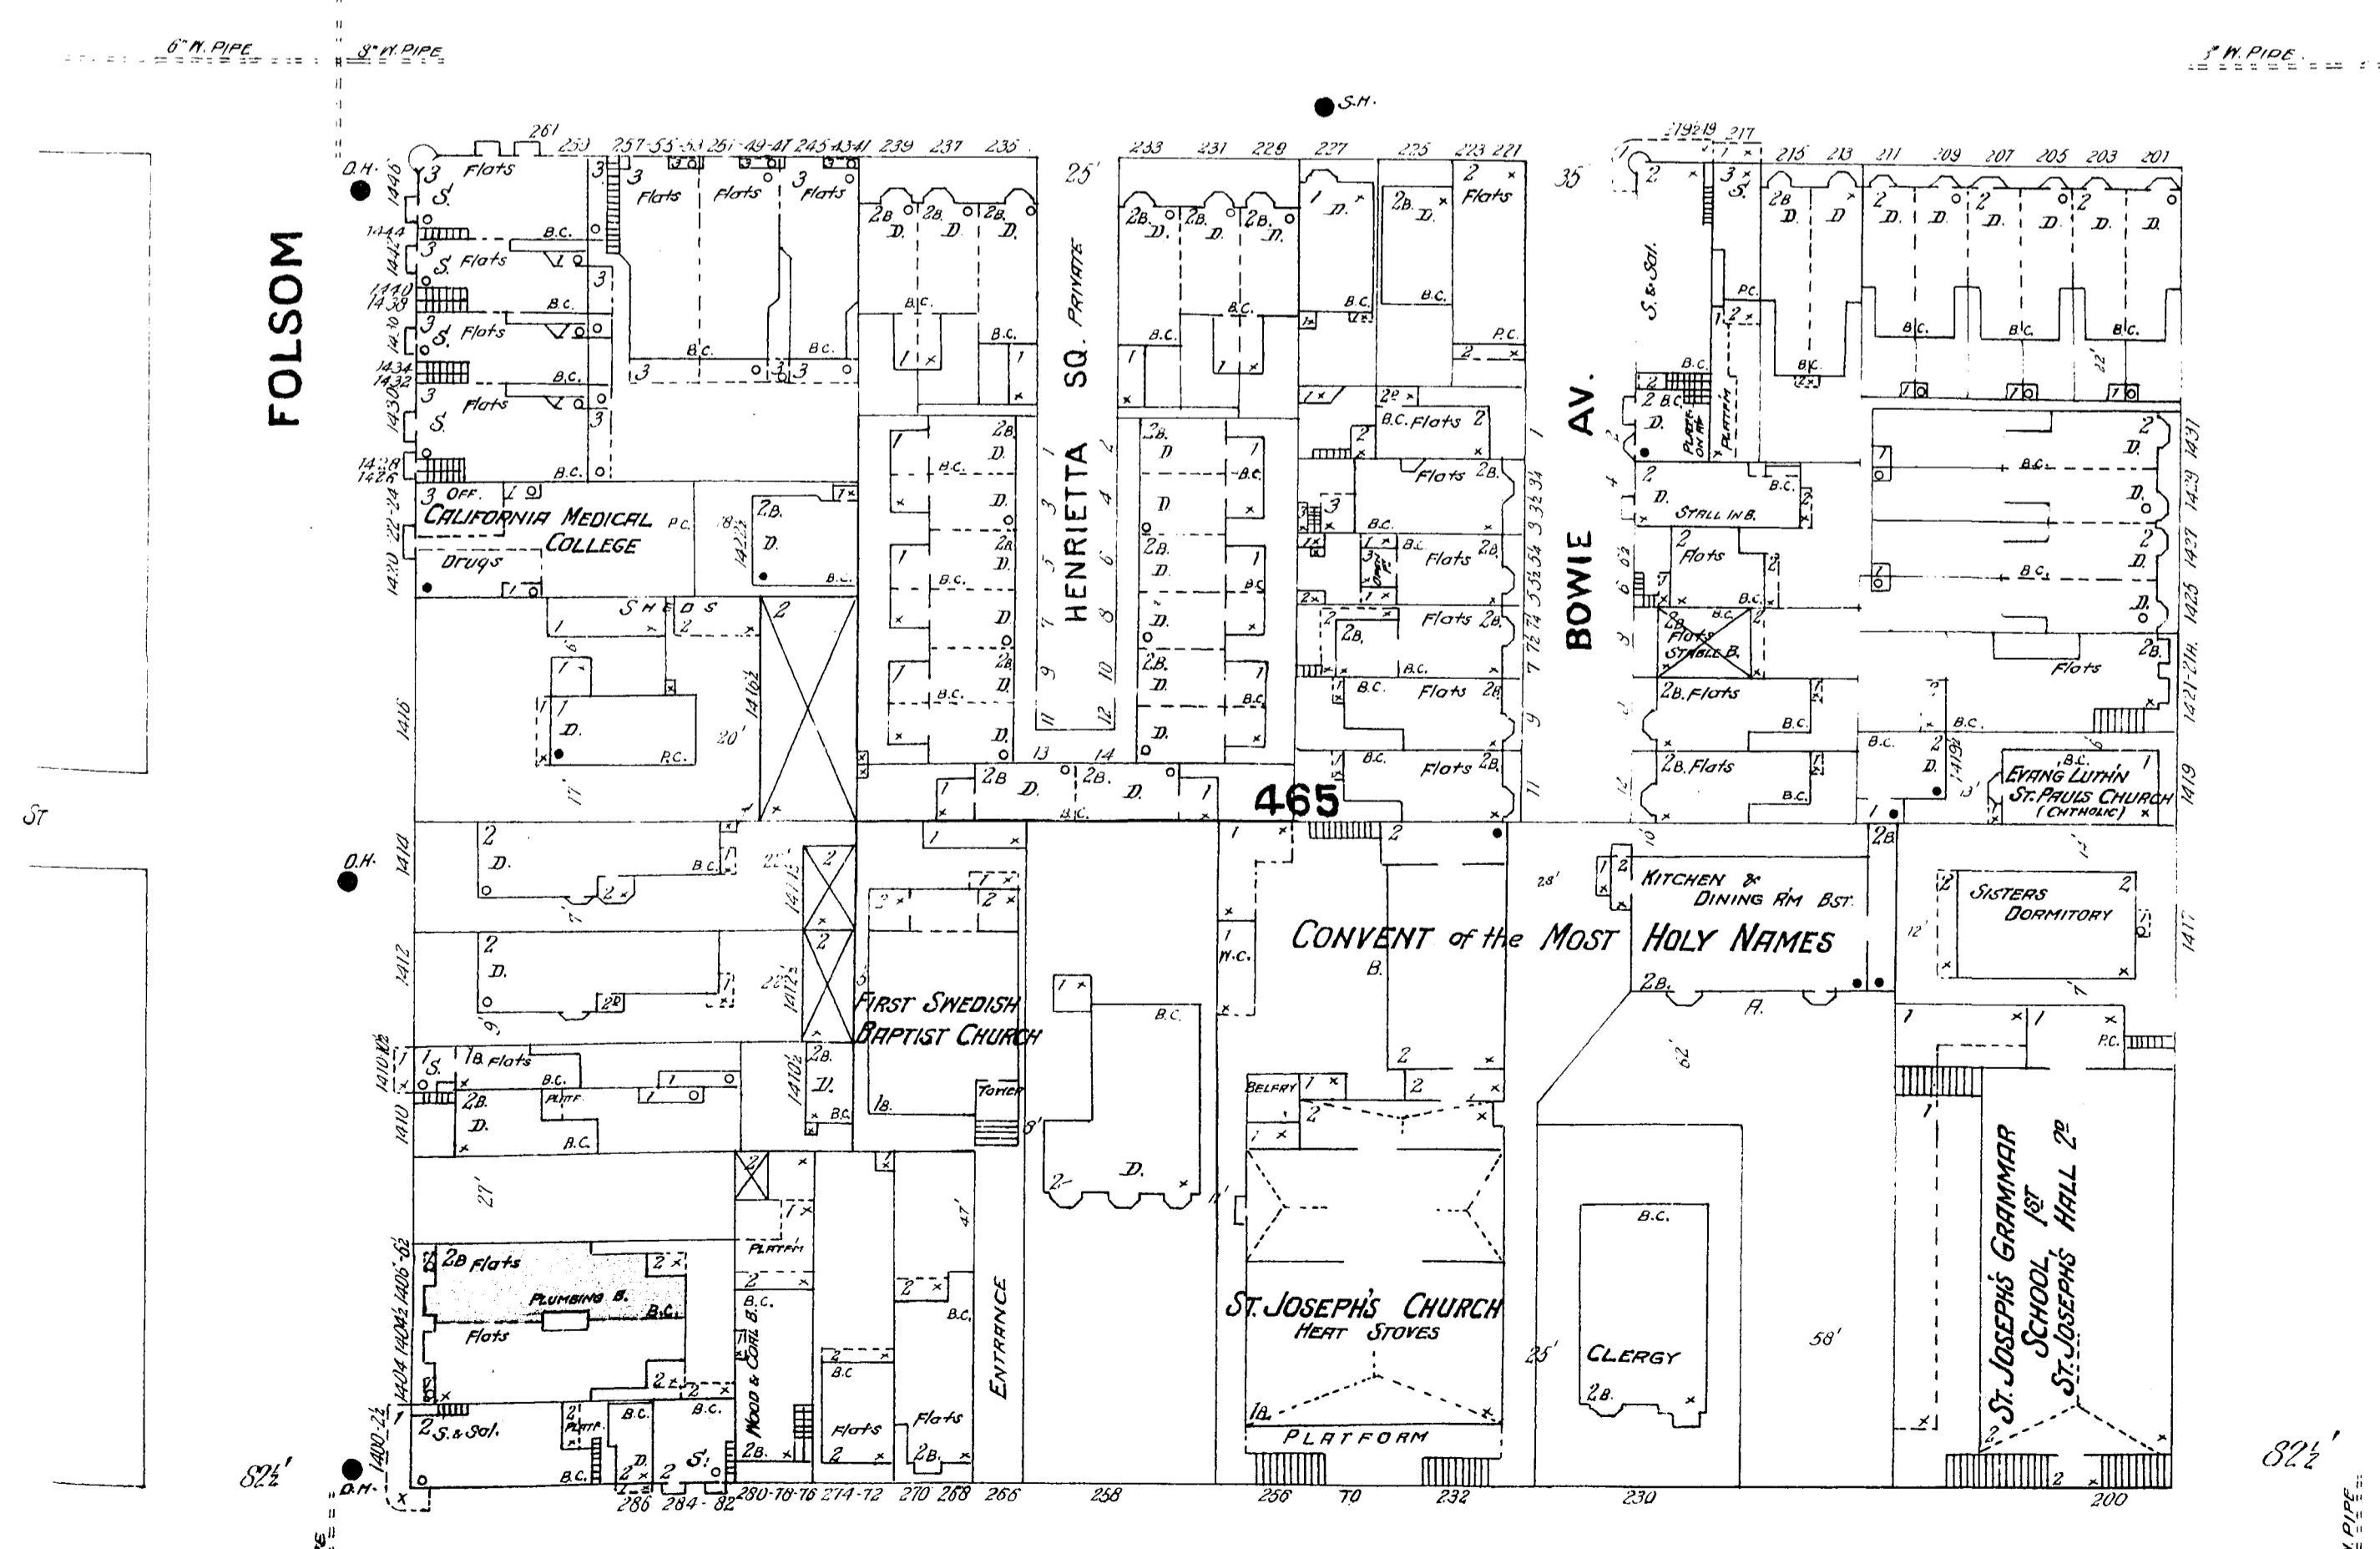

W. PIPE
8 1/2"
12 WHEELS ARE BUTTWELDED - NO FINE PIPE

19
EIGHTH

ELEVENTH

80 feet wide

21

AT NIGHT -
WIND -
EVERY 2ND -
BY STEAM -
112
PUMP &
WELL -
WELL

TENTH

Scale of Feet.