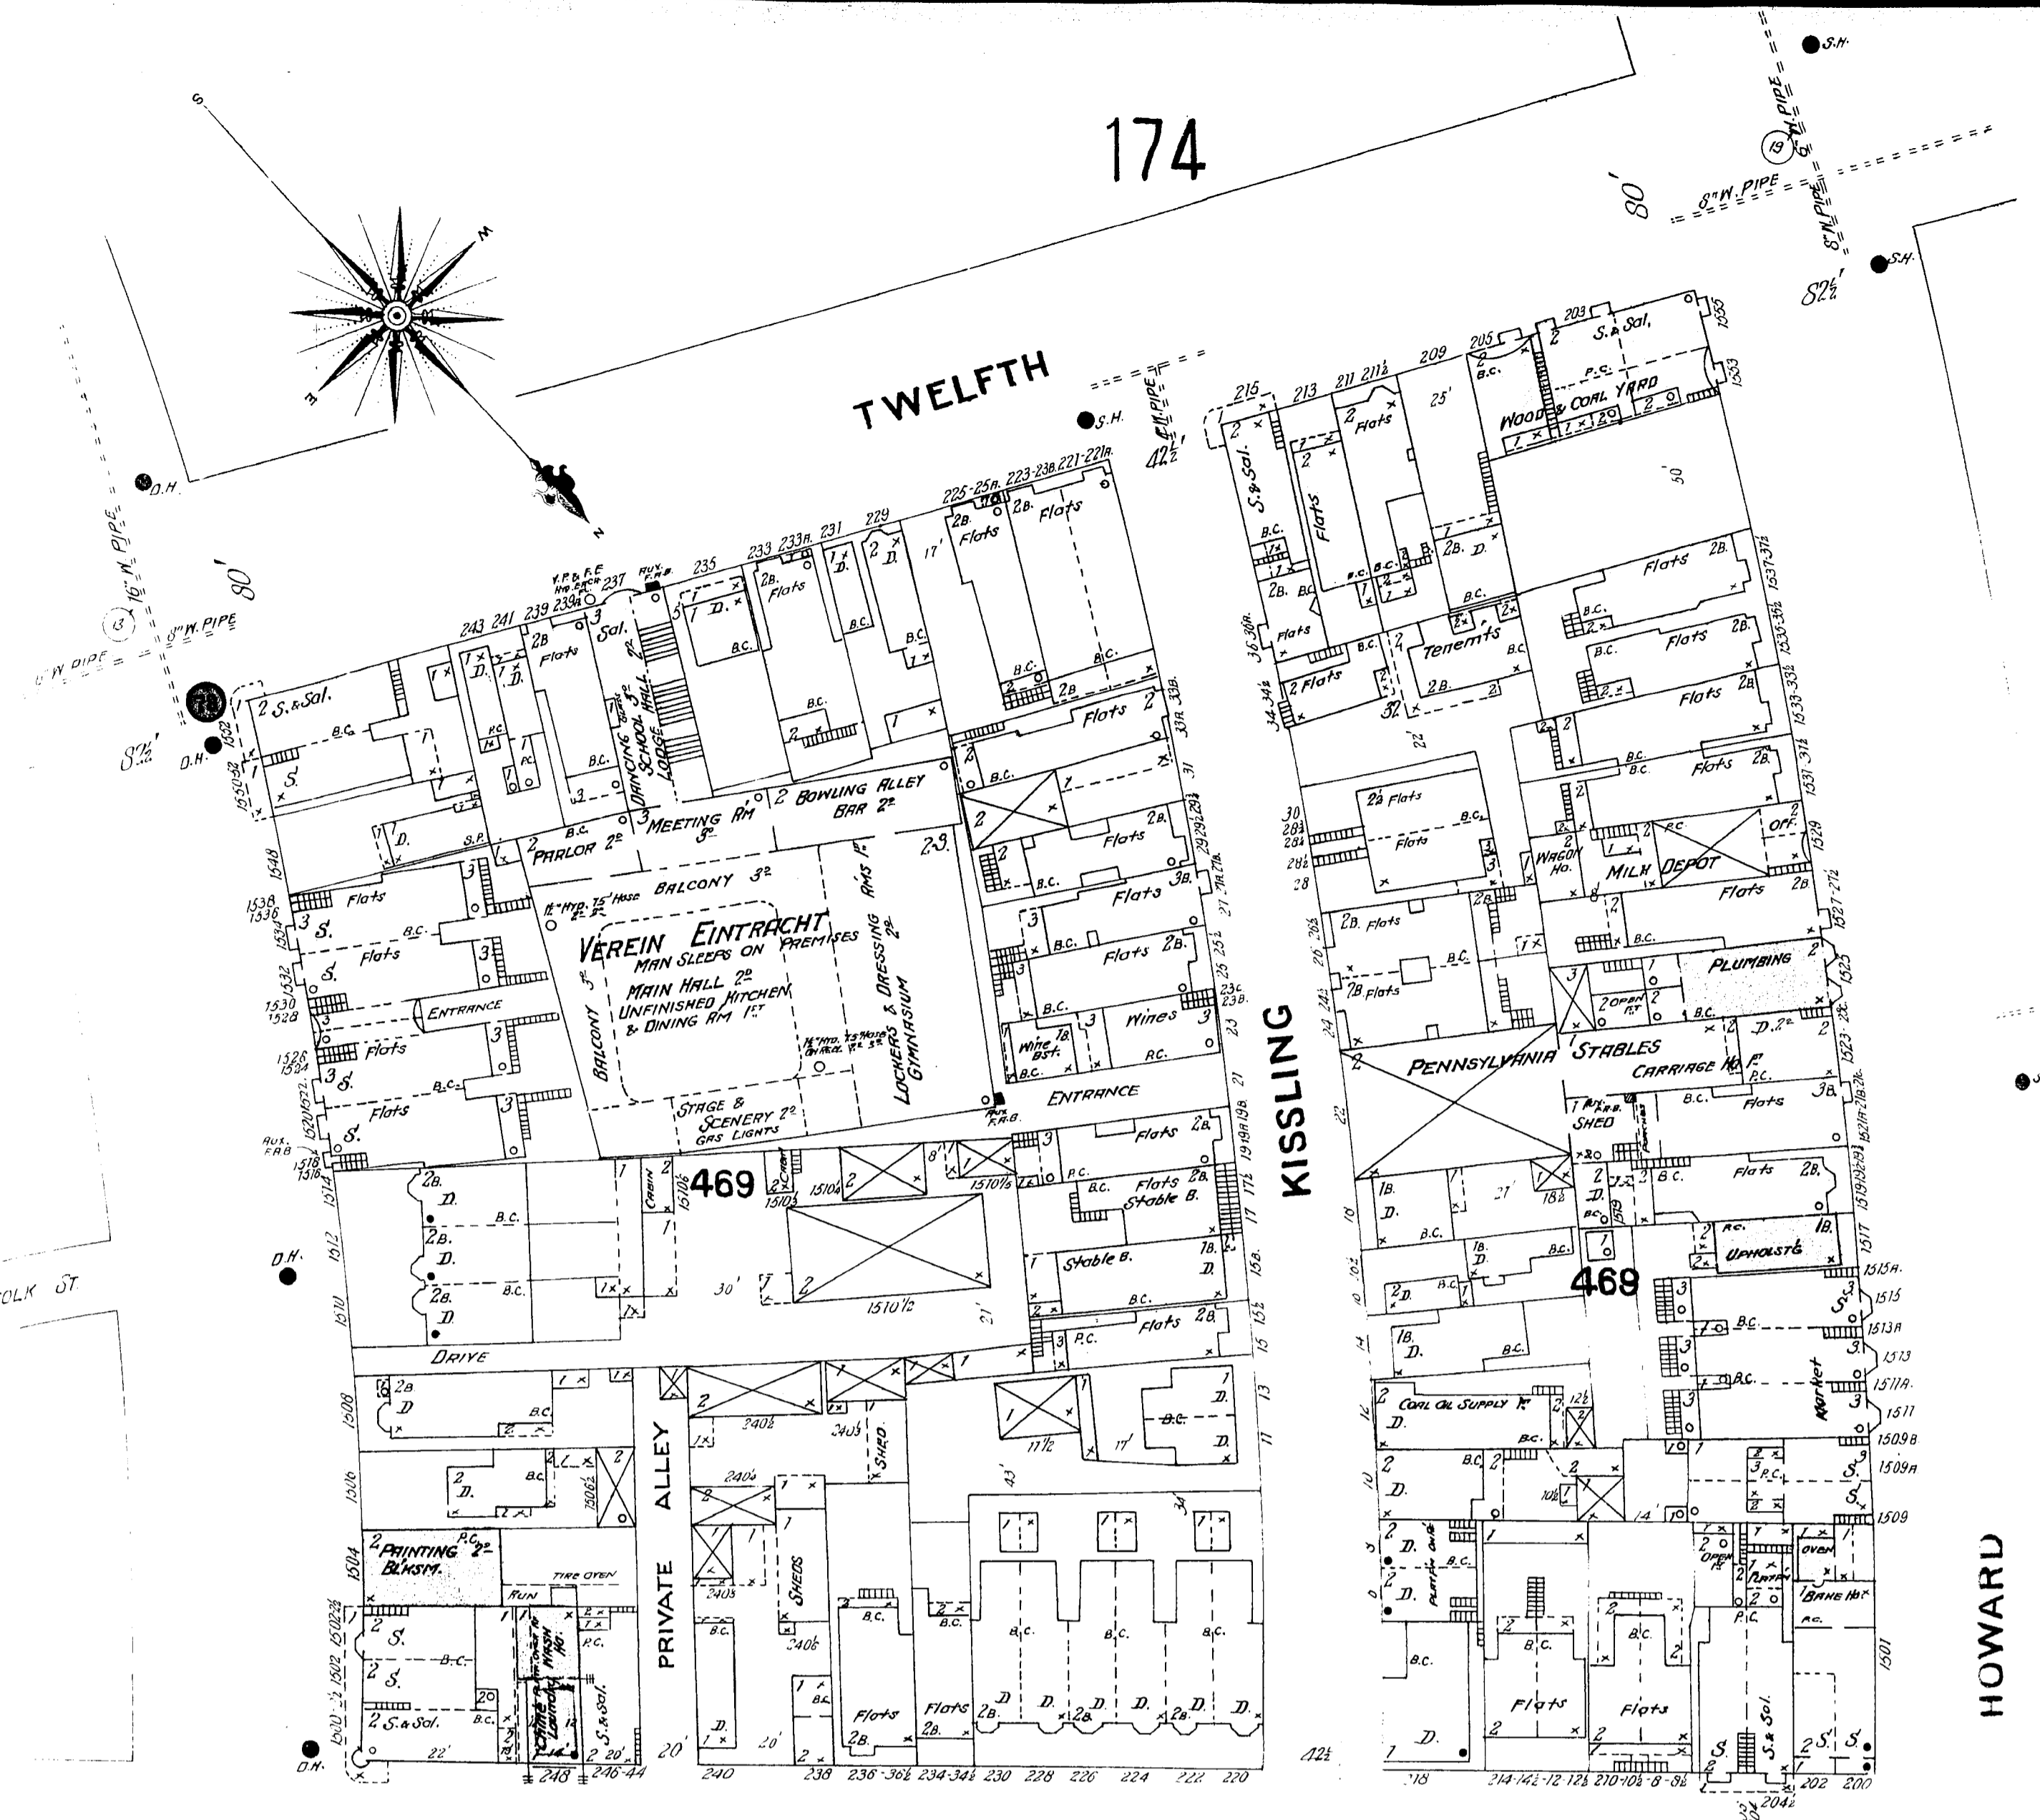

W. PIPE
8 1/2"
12 WHEELS ARE BUTTWELDED - NO FINE PIPE

19
EIGHTH

ELEVENTH

80 feet wide

21

AT NIGHT -
WIND -
EVERY 2ND -
BY STEAM -
112
PUMP &
WELL -
WELL

TENTH

Scale of Feet.