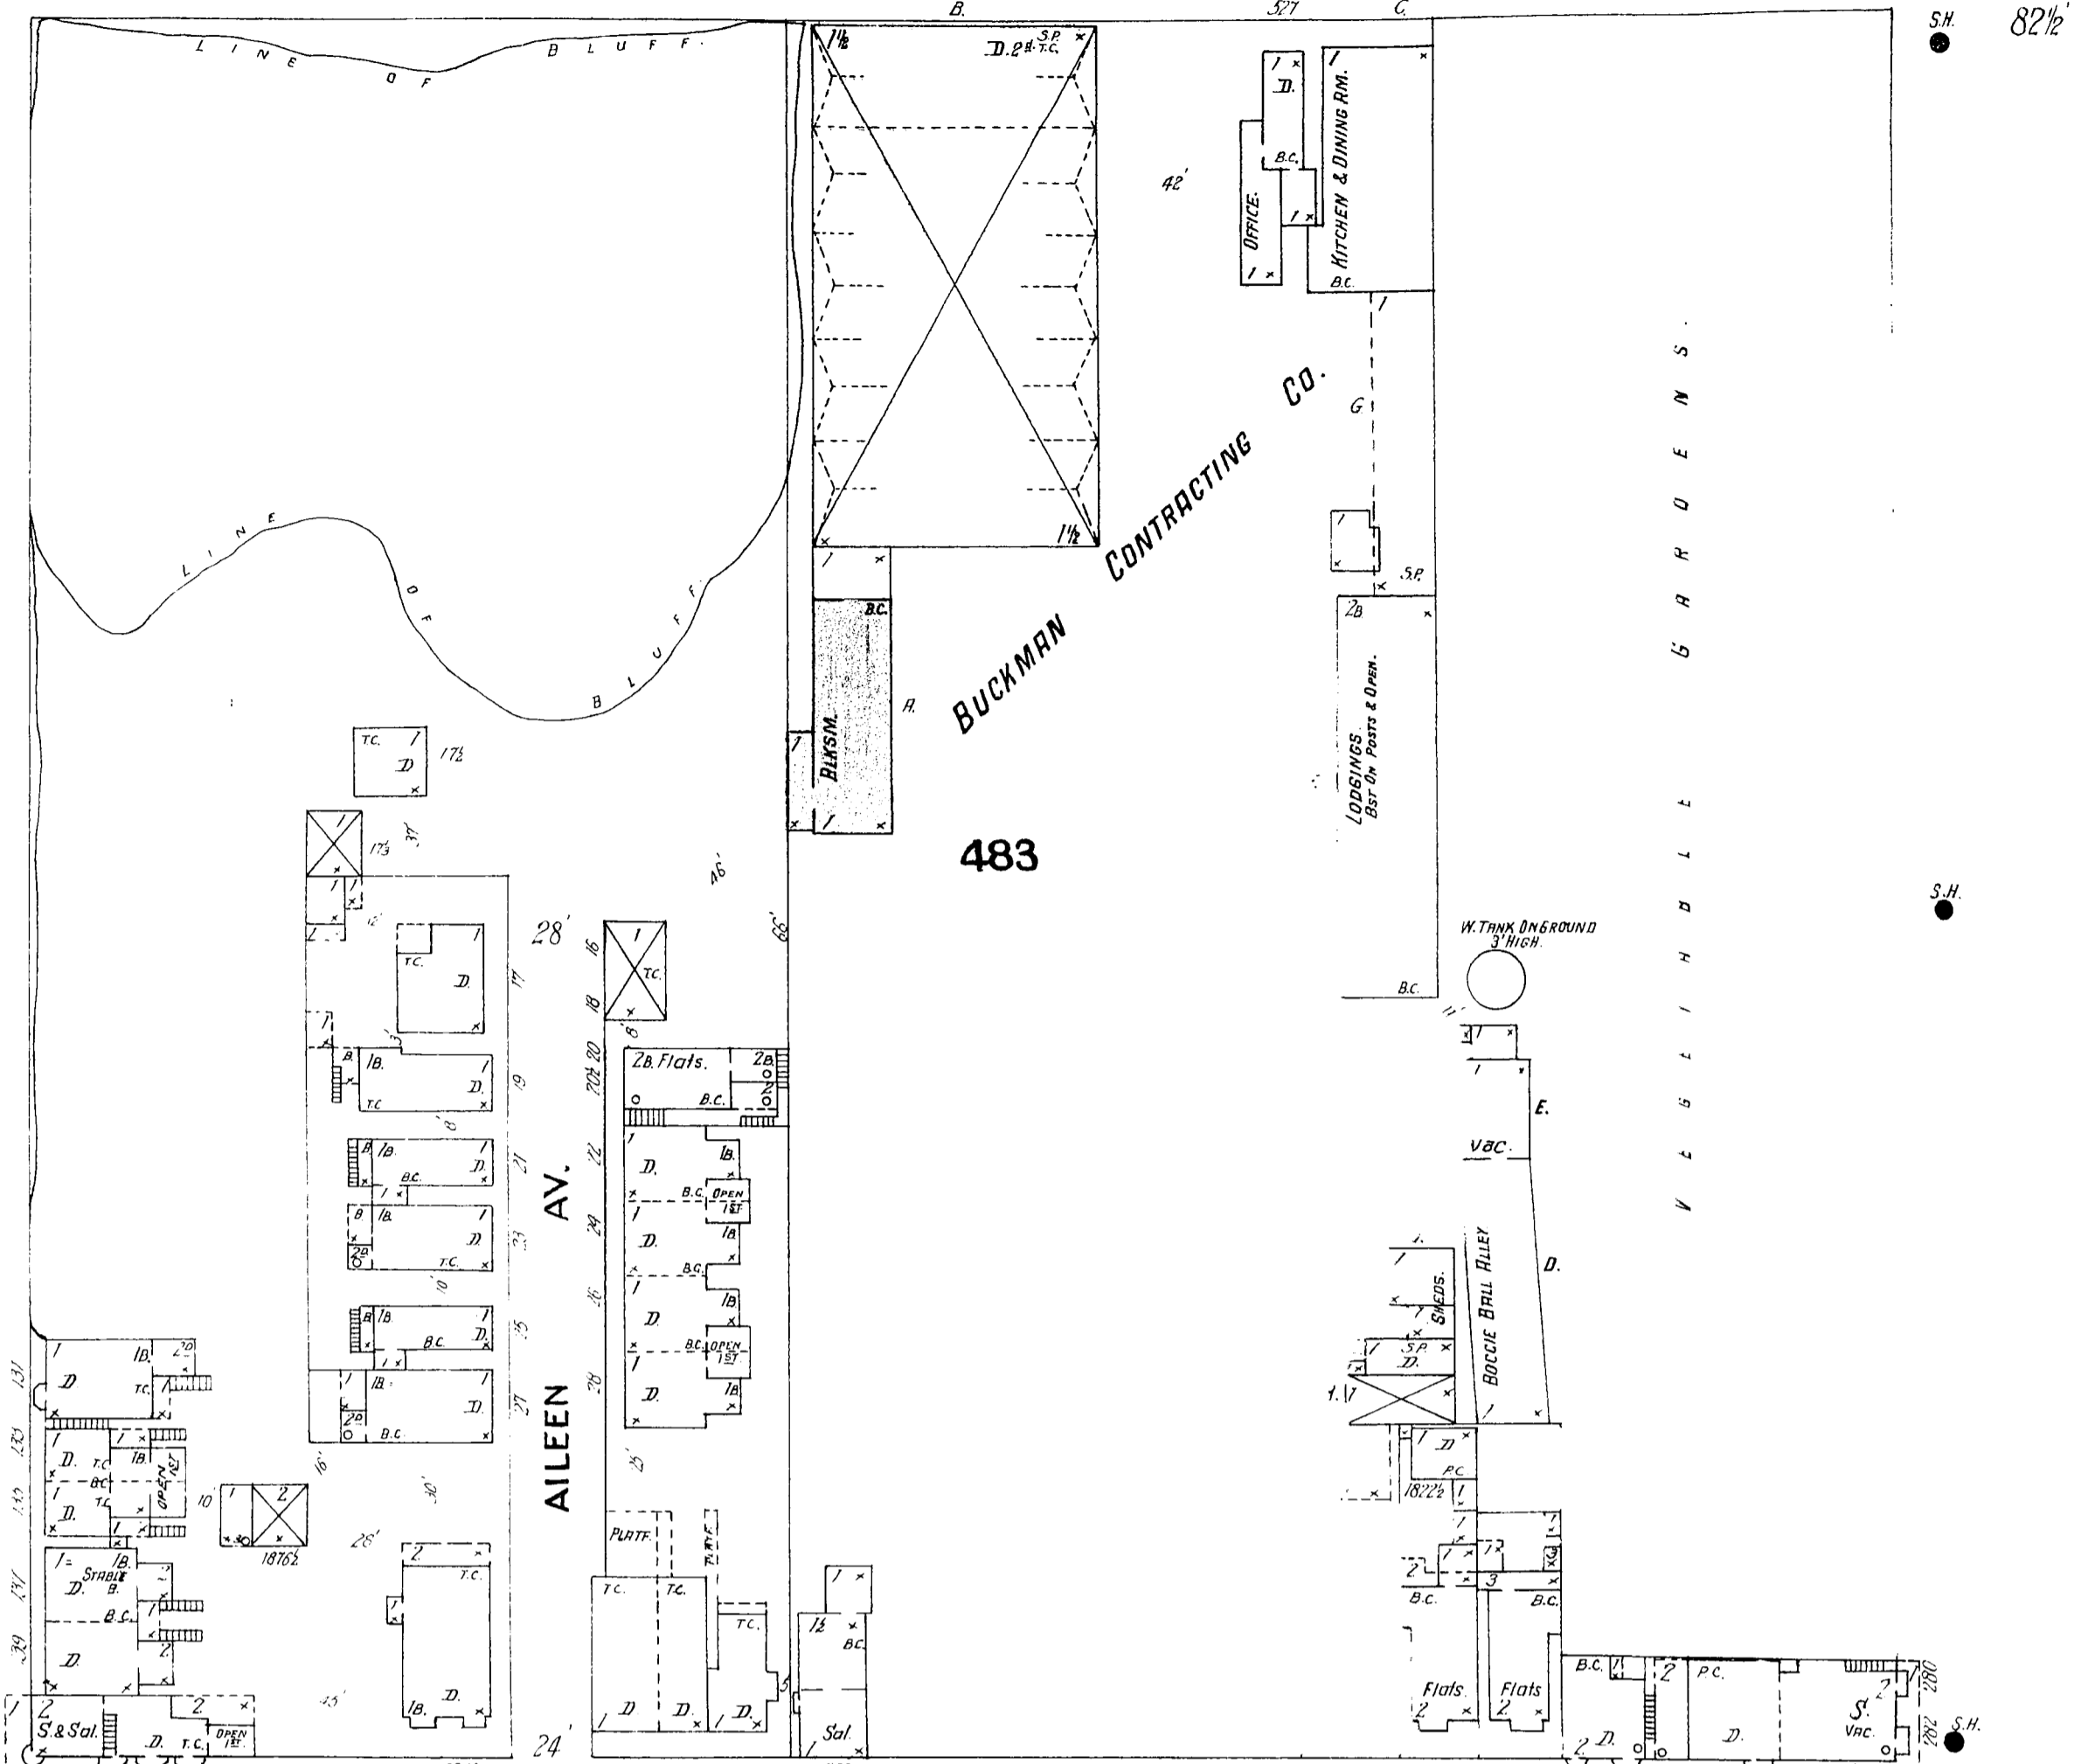

MAPLE COURT

90

120'

483

DOLORES

GUERRERO

489

Scale of Feet.