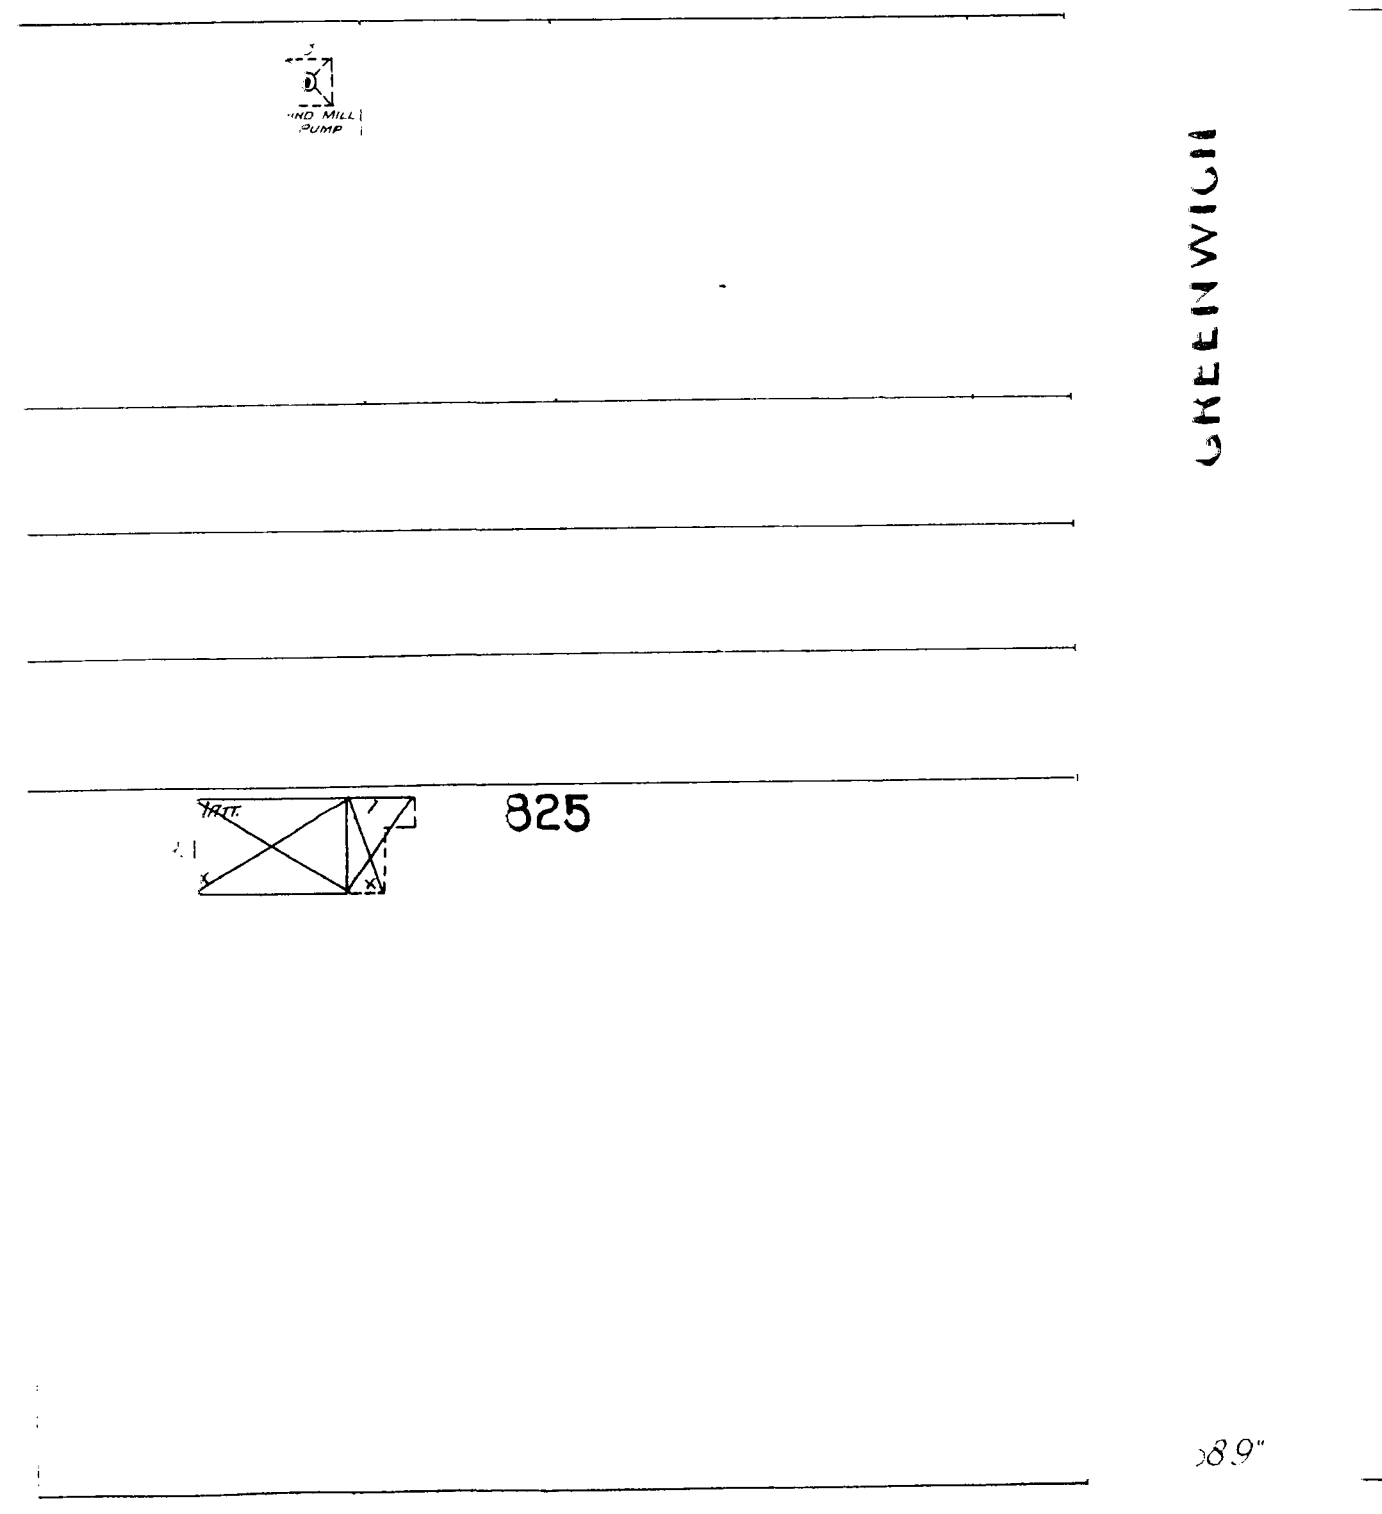

280

GOUGH

ST.

ST.

ST.

68'9" ft wide

SI

FRANKLIN

26 263

58'9" wide

265

UNION

UNION

FILBERT

GREENWICH

68'9"

68'9"

VAN NESS

AV.

58'9"

Scale of Feet.

107 SEE

VOLUME

108