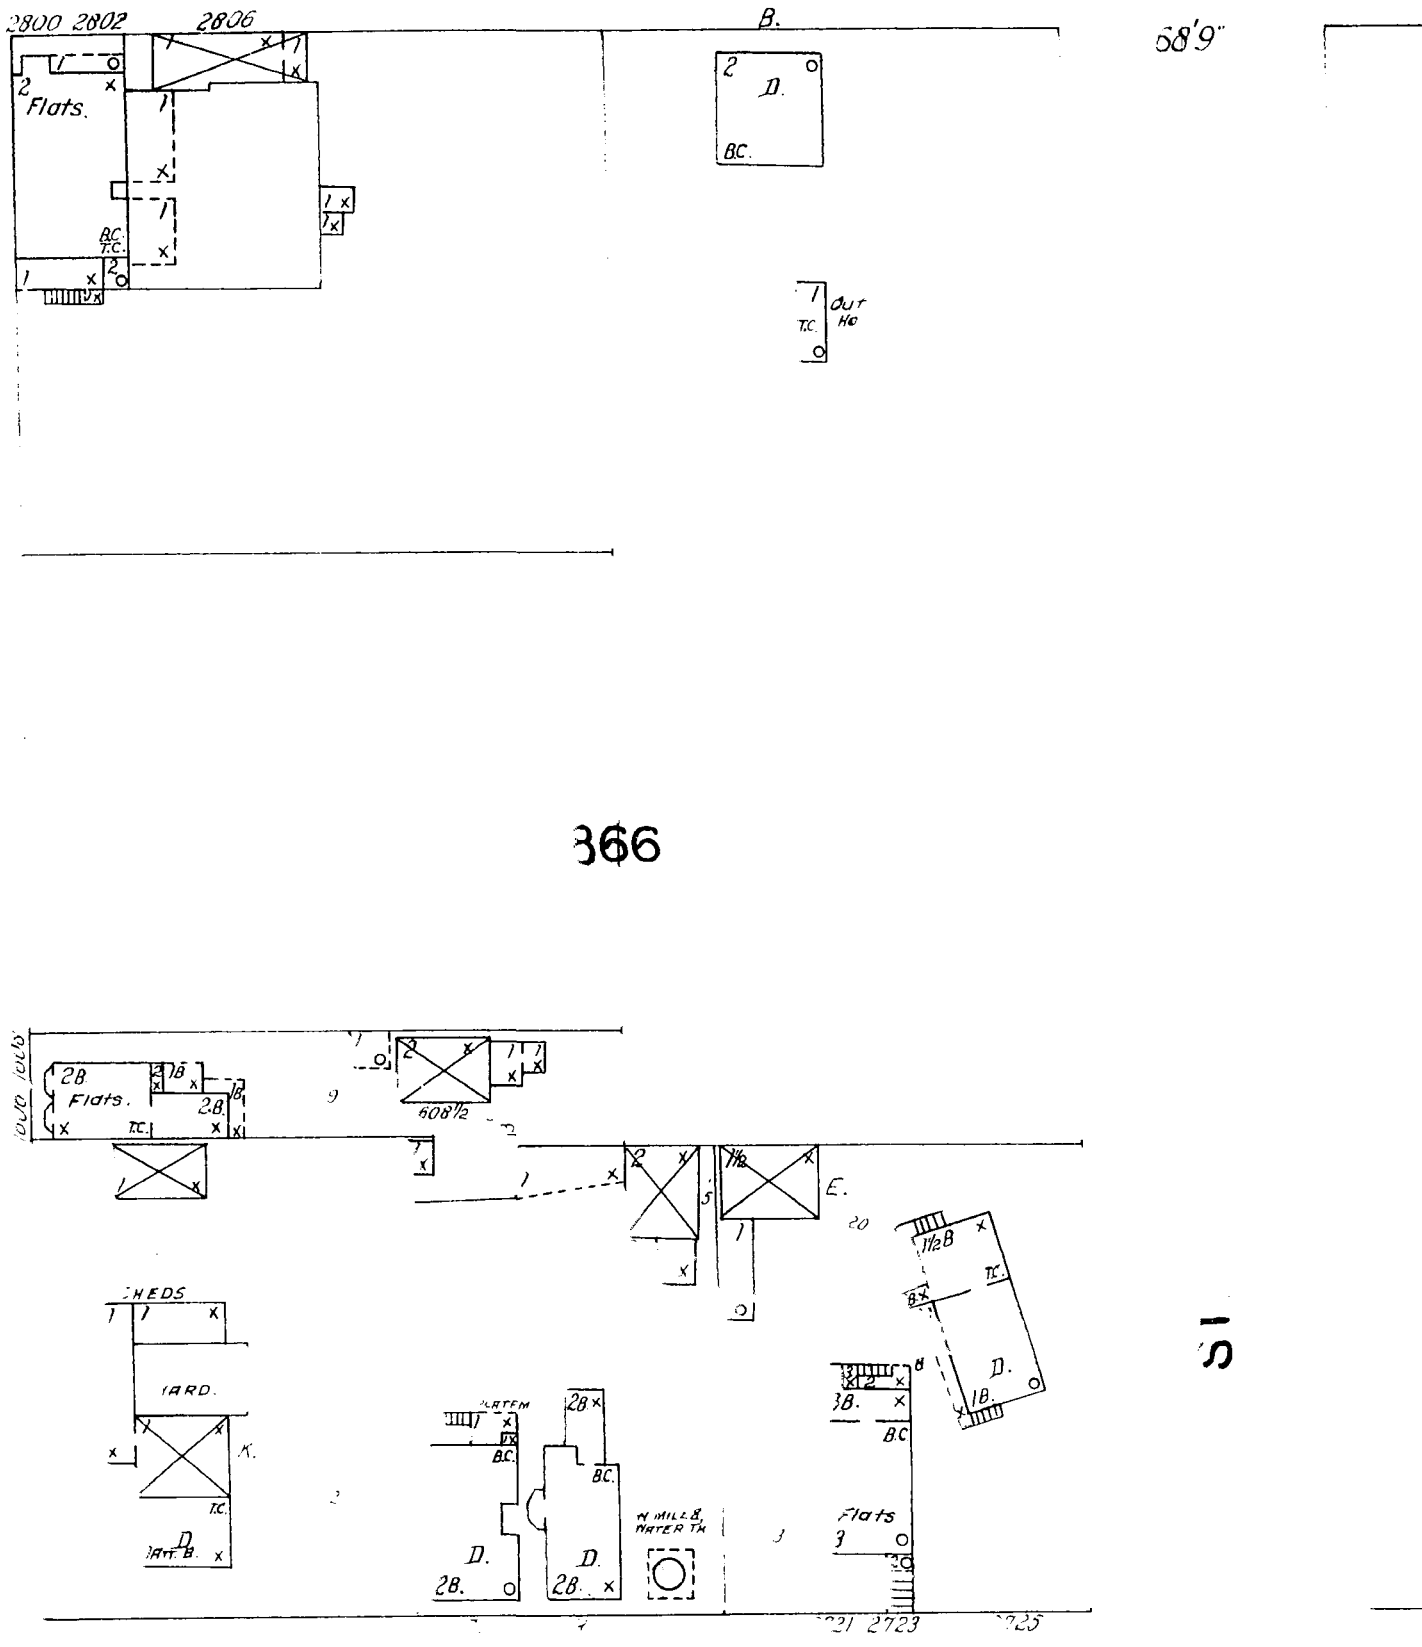

280

GOUGH

ST.

ST.

ST.

68'9" ft wide

SI

FRANKLIN

26 263

58'9" wide

265

UNION

UNION

FILBERT

GREENWICH

68'9"

68'9"

VAN NESS

AV.

58'9"

Scale of Feet.

107 SEE

VOLUME

108