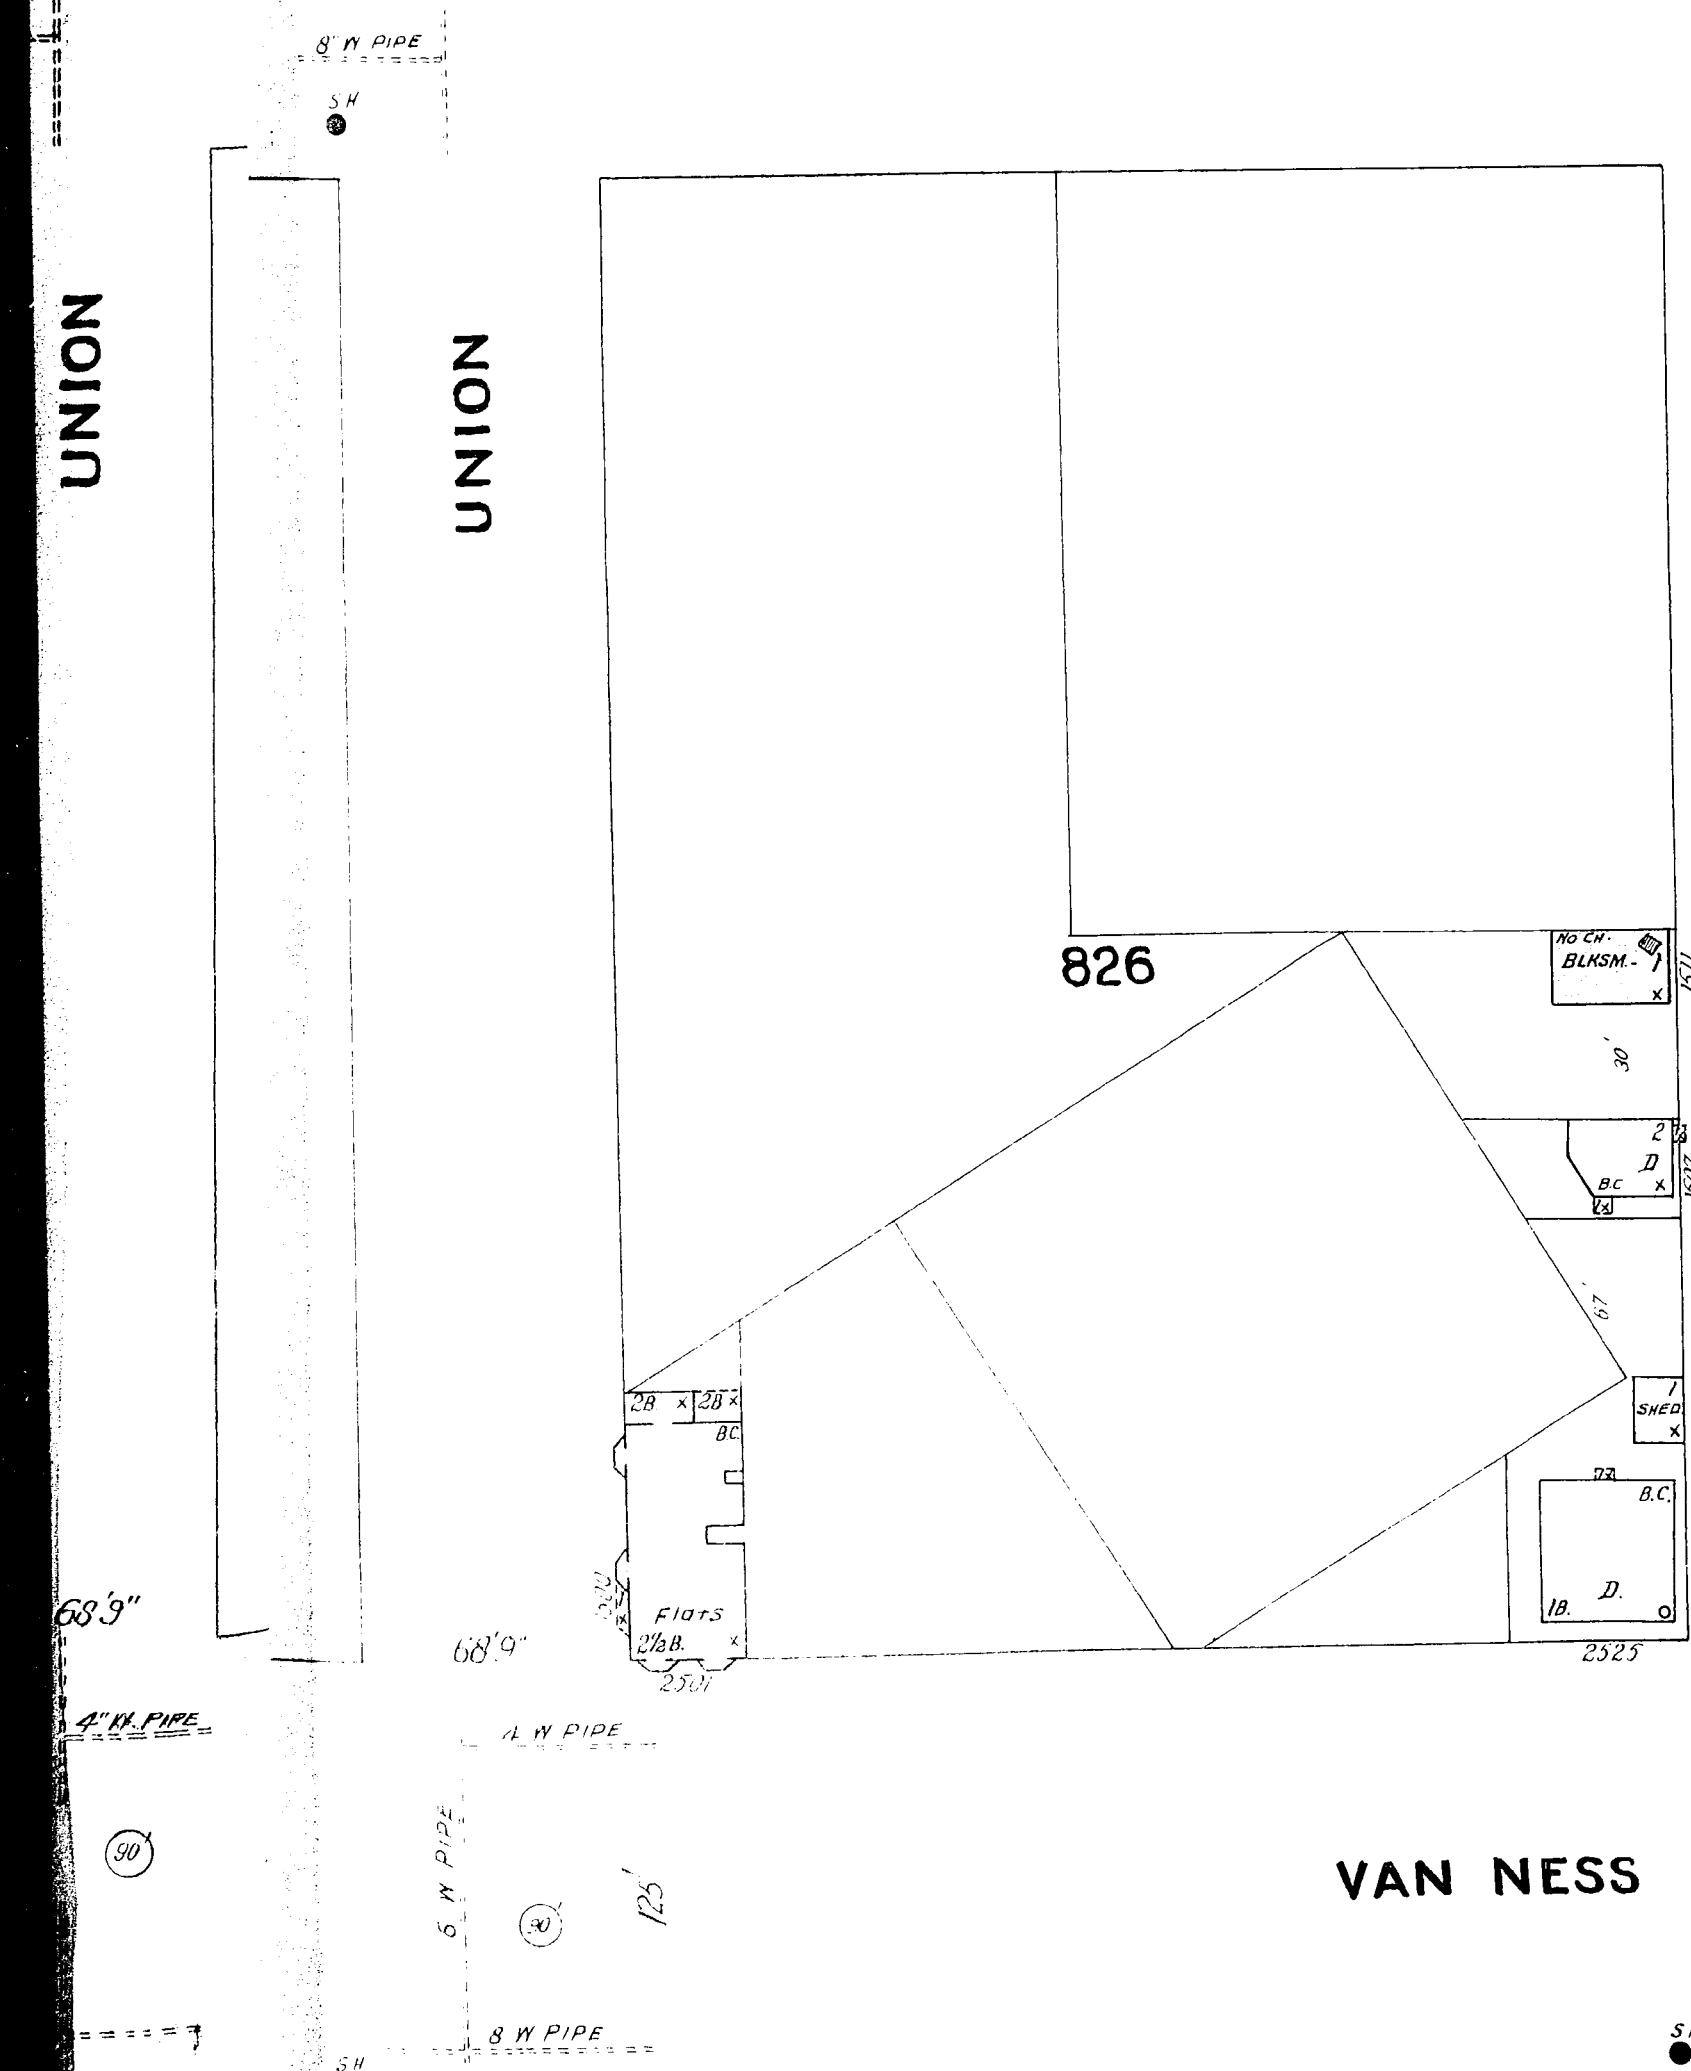

280

GOUGH

ST.

ST.

ST.

68'9" ft wide

SI

FRANKLIN

26 263

58'9" wide

265

UNION

UNION

FILBERT

GREENWICH

68'9"

68'9"

VAN NESS

AV.

58'9"

Scale of Feet.

107 SEE

VOLUME

108