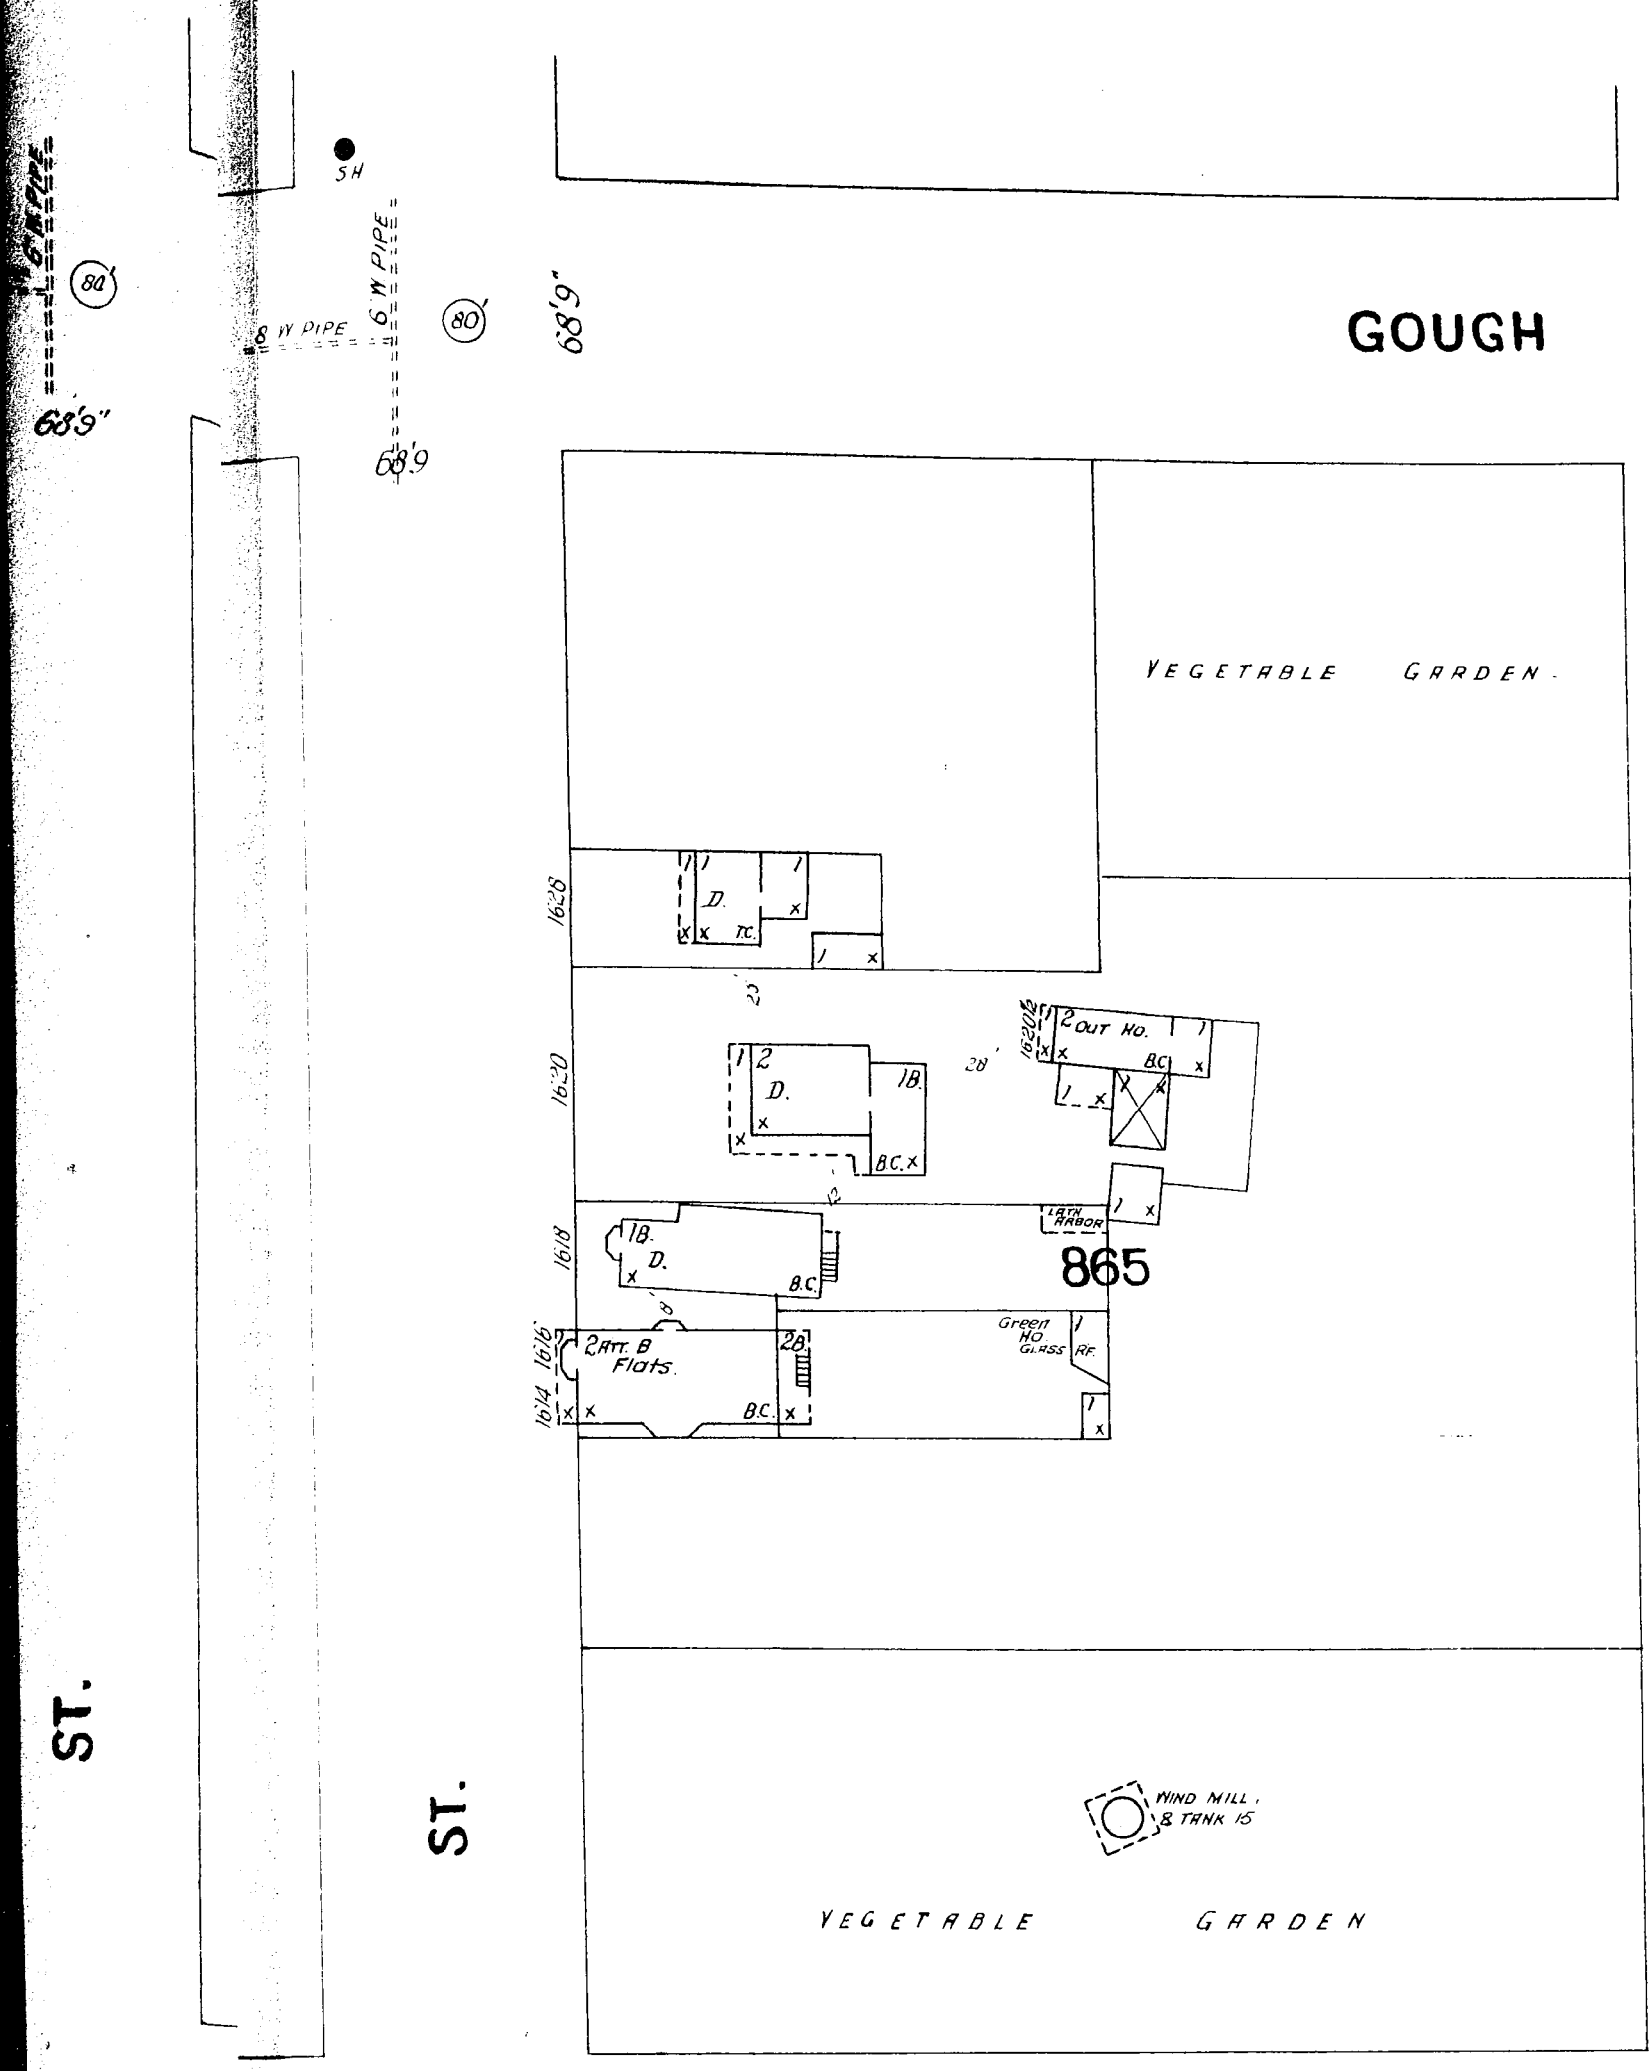

280

GOUGH

ST.

ST.

ST.

68'9" ft wide

SI

FRANKLIN

26 263

58'9" wide

265

UNION

UNION

FILBERT

GREENWICH

68'9"

68'9"

VAN NESS

AV.

58'9"

Scale of Feet.

107 SEE

VOLUME

108