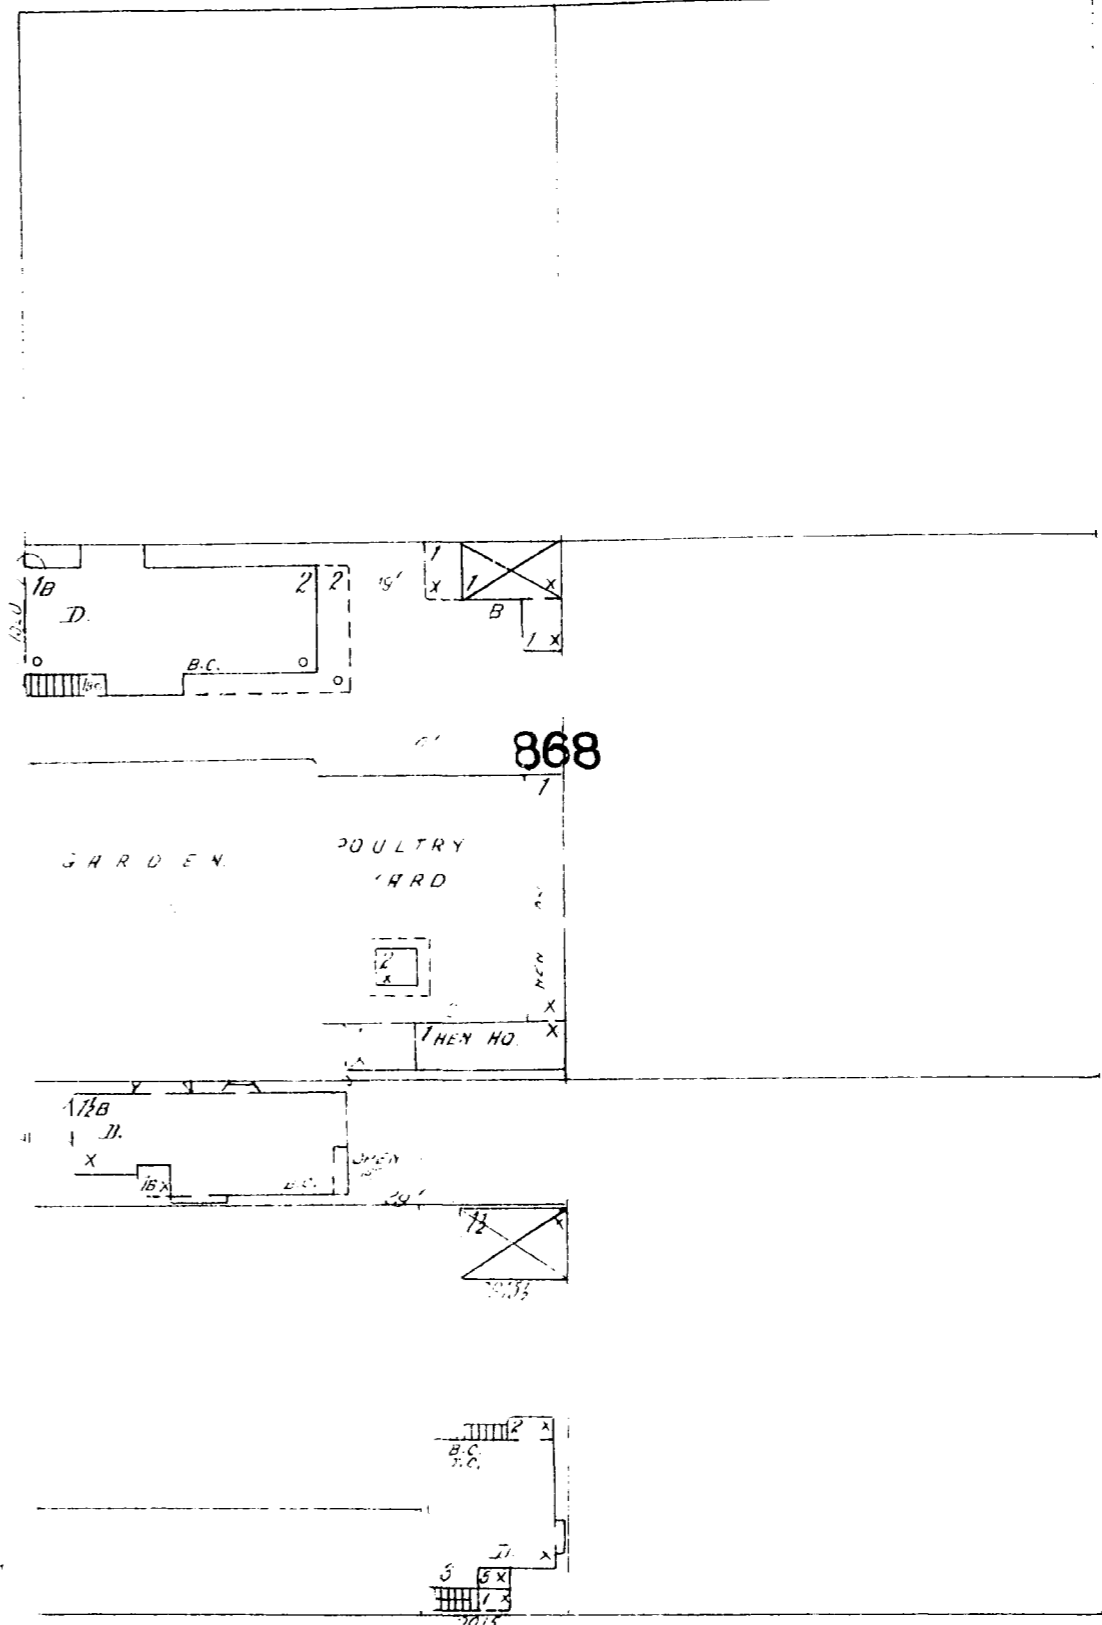

265

GOUGH

281

ST.

68'9" wide

264

FRANKLIN

89 ft. wide

3665

LOMBARD

CHESTNUT

CHESTNUT

4" W. PIPE

4" W. PIPE 12" W. PIPE 16" W. PIPE

6" W. PIPE

VAN NESS

AV.

Scale of Feet.

108 S E P

V O L U M E

D I E 109