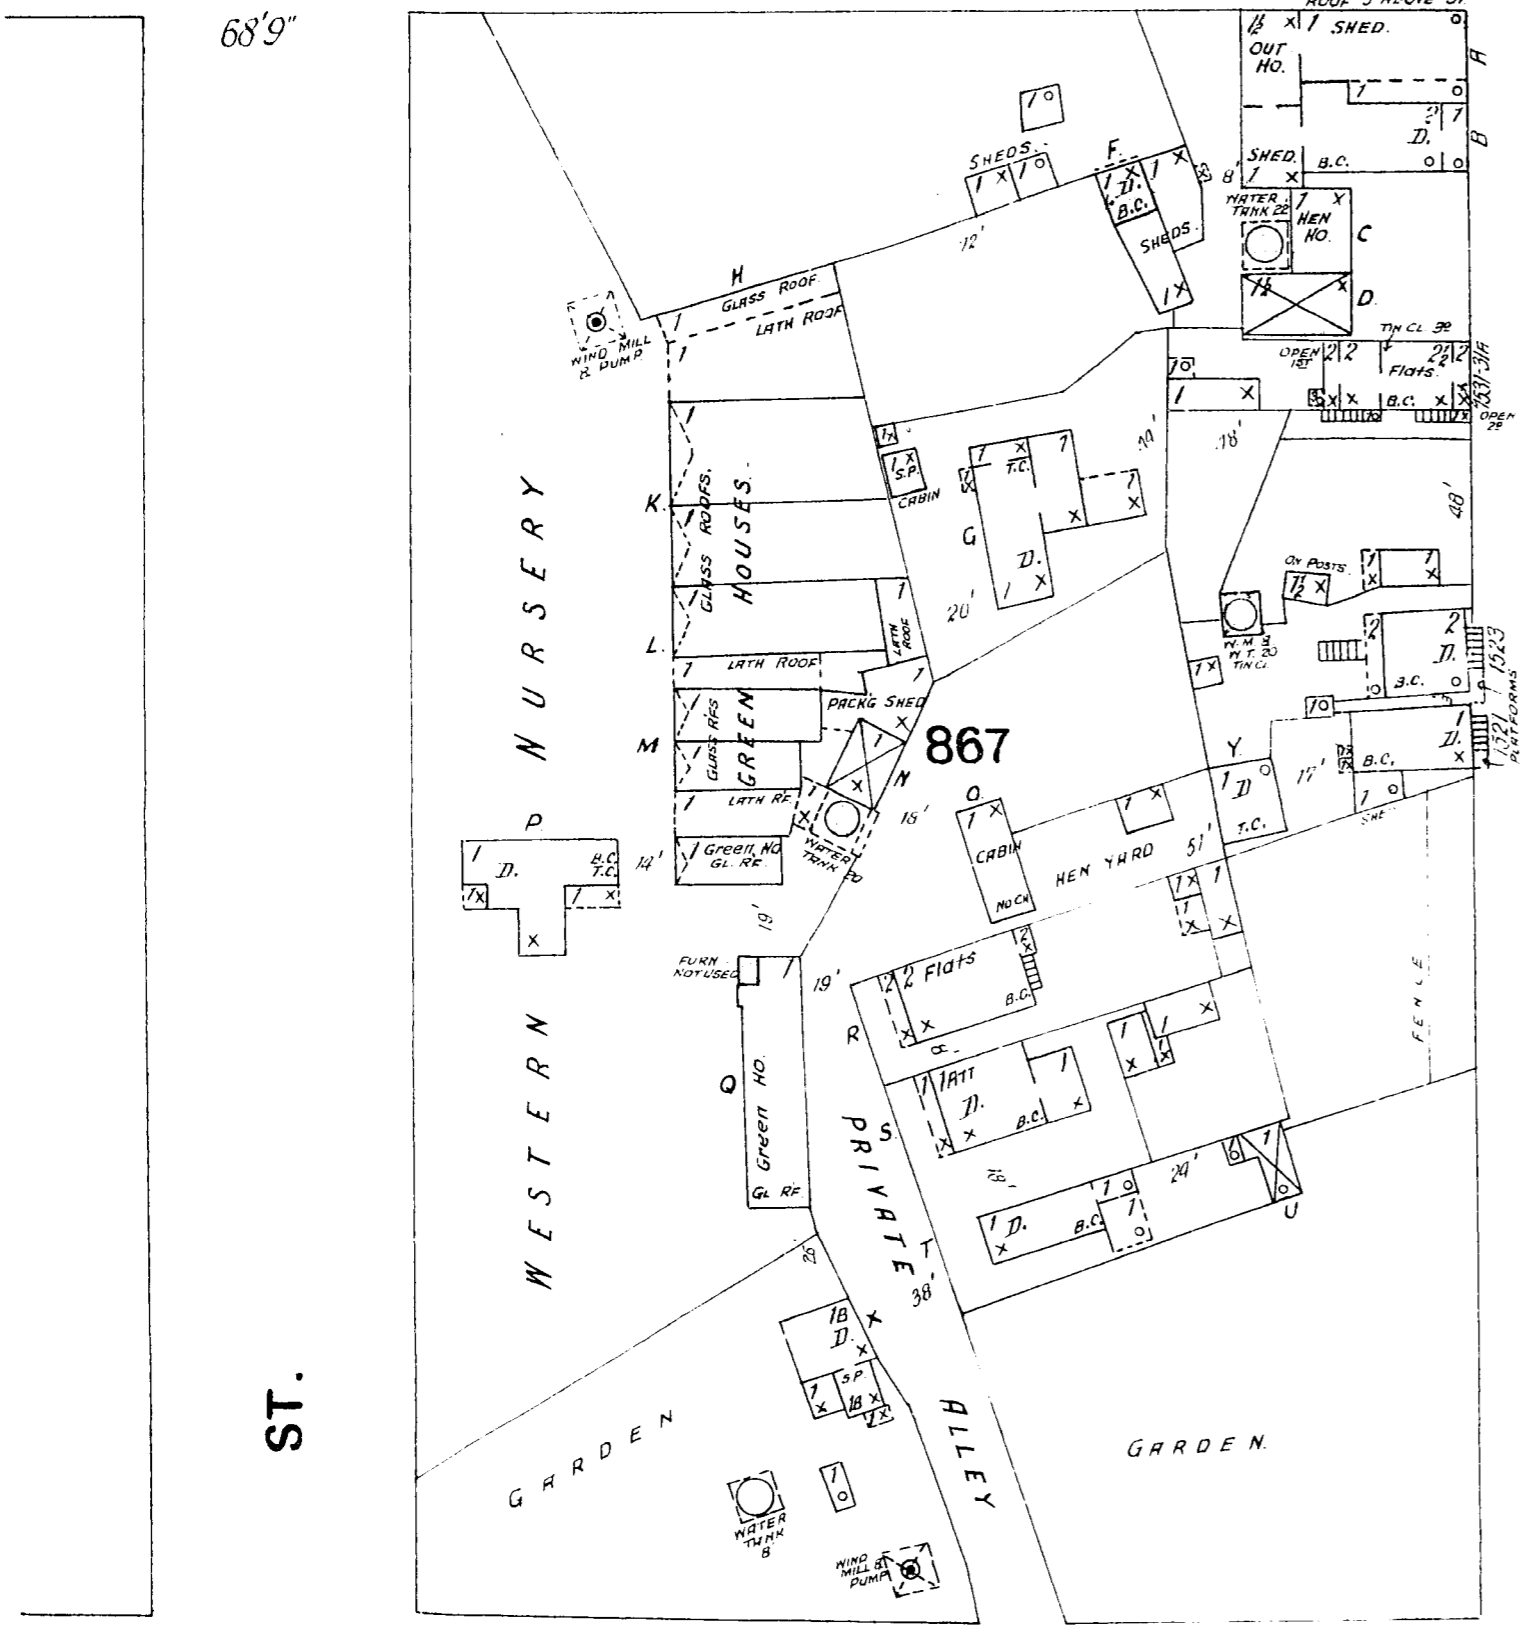

265

GOUGH

281

ST.

68'9" wide

264

FRANKLIN

89 ft. wide

3665

LOMBARD

CHESTNUT

CHESTNUT

4" W. PIPE

4" W. PIPE 12" W. PIPE 16" W. PIPE

6" W. PIPE

VAN NESS

AV.

Scale of Feet.

108 S E P

V O L U M E

D I E 109