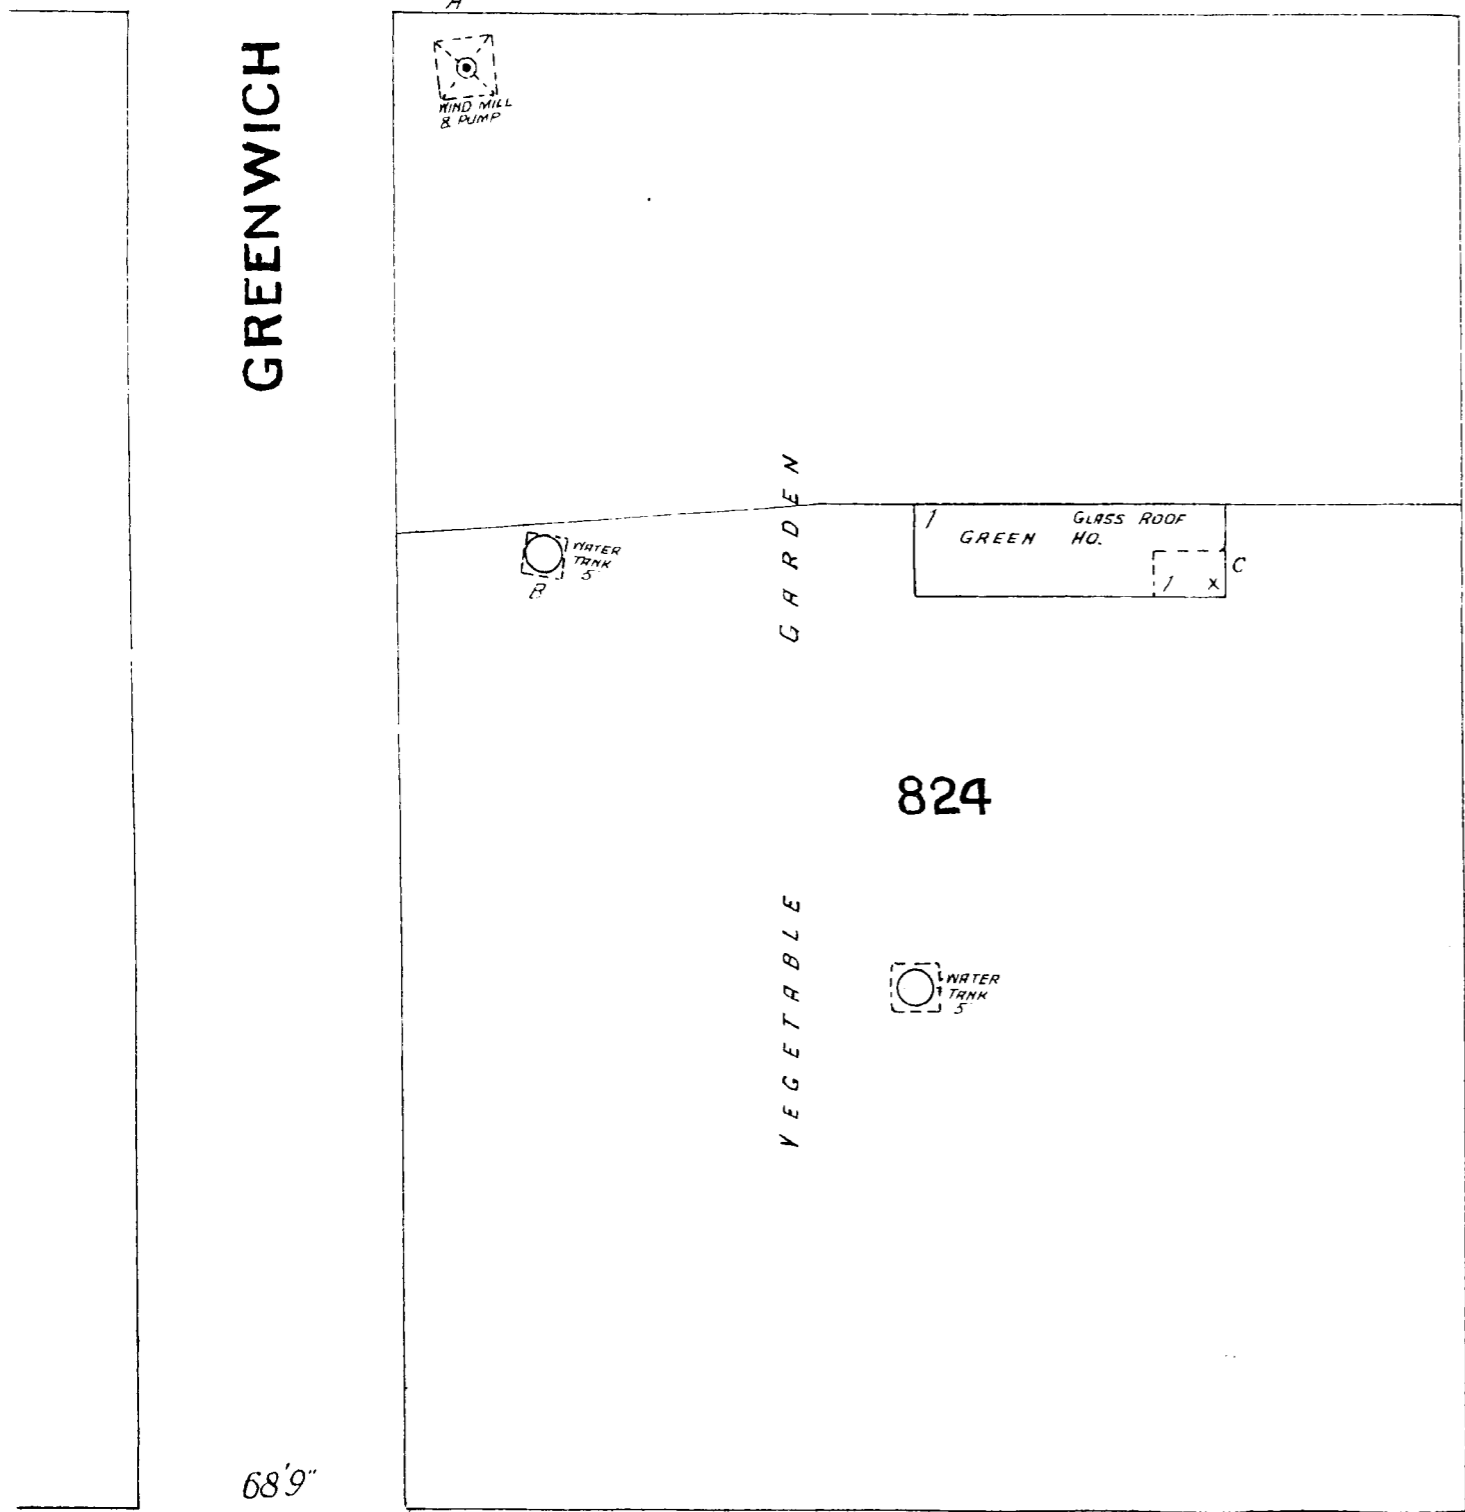

265

GOUGH

281

ST.

68'9" wide

264

FRANKLIN

89 ft. wide

3665

LOMBARD

CHESTNUT

CHESTNUT

4" W. PIPE

4" W. PIPE 12" W. PIPE 16" W. PIPE

6" W. PIPE

VAN NESS