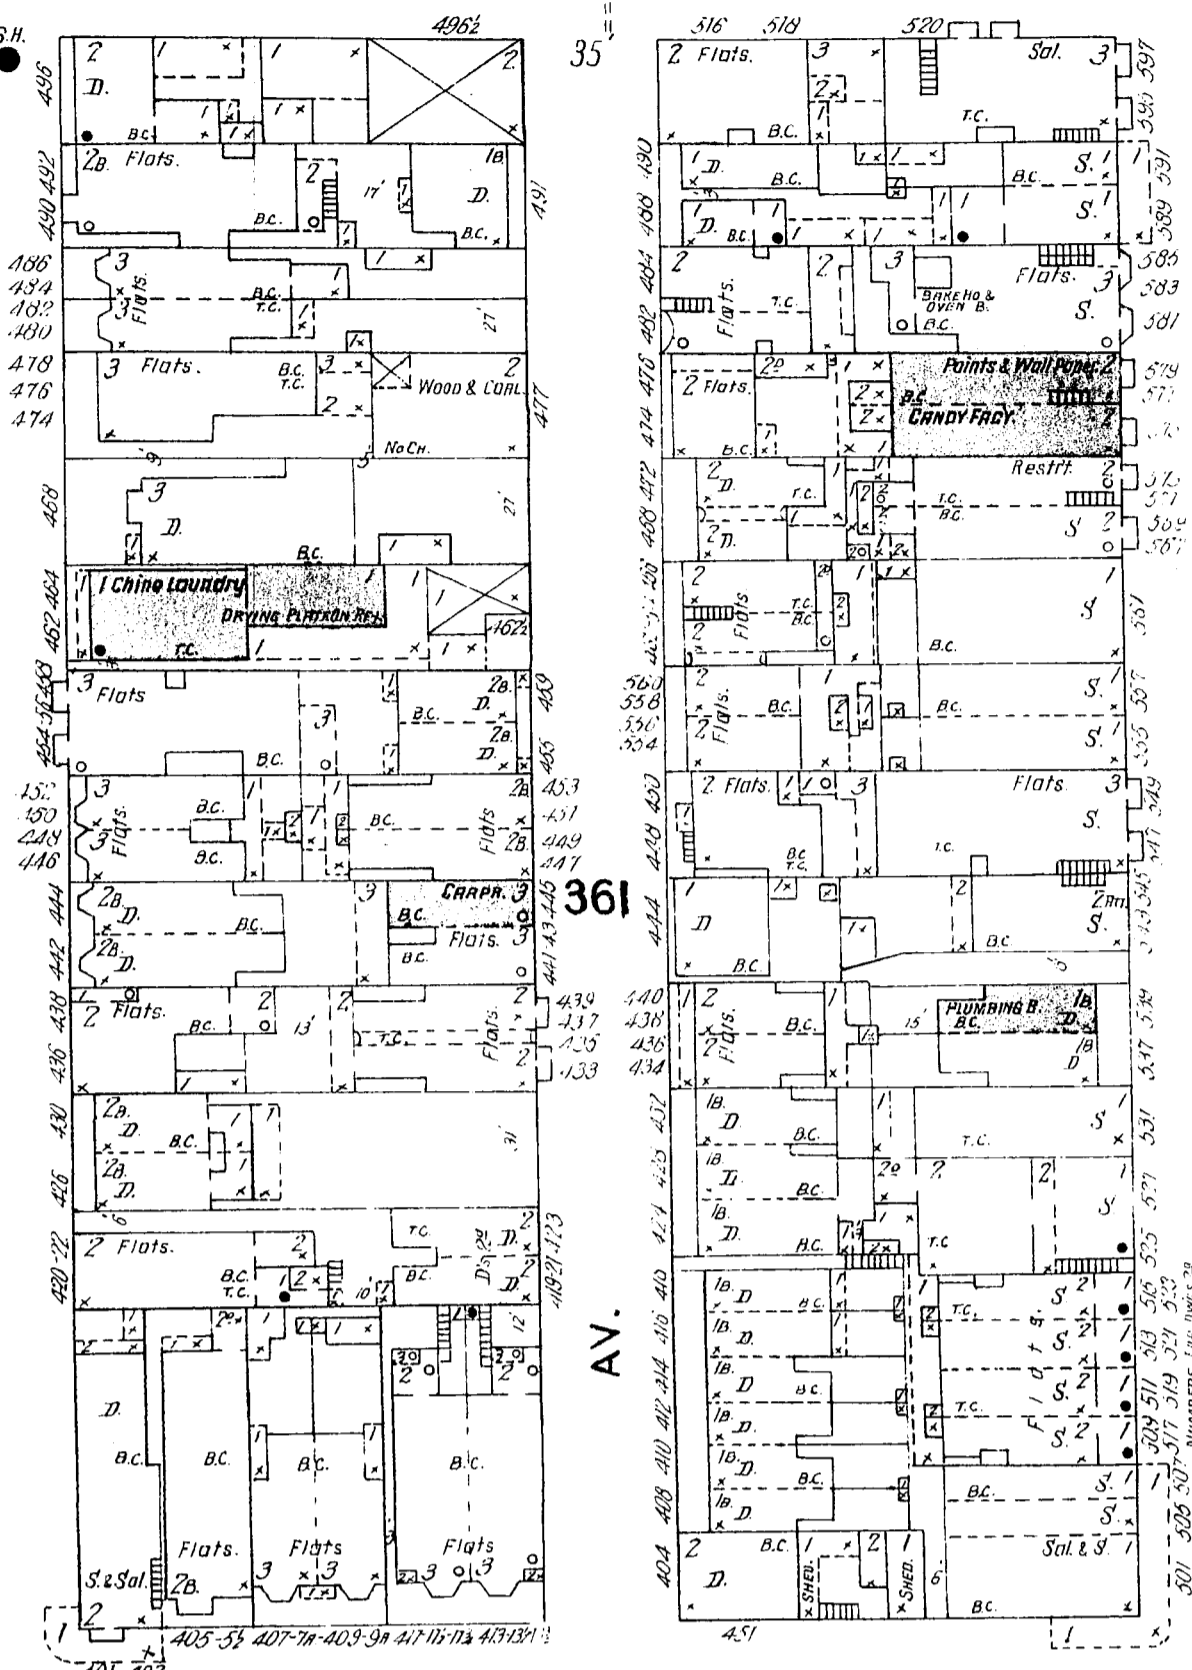

LAGUNA

ST.

OCTAVIA

389 ft wide.

FELL

FELL

LINDEN

HAYES

GROVE

GOUGH

ST.

Scale of Feet.