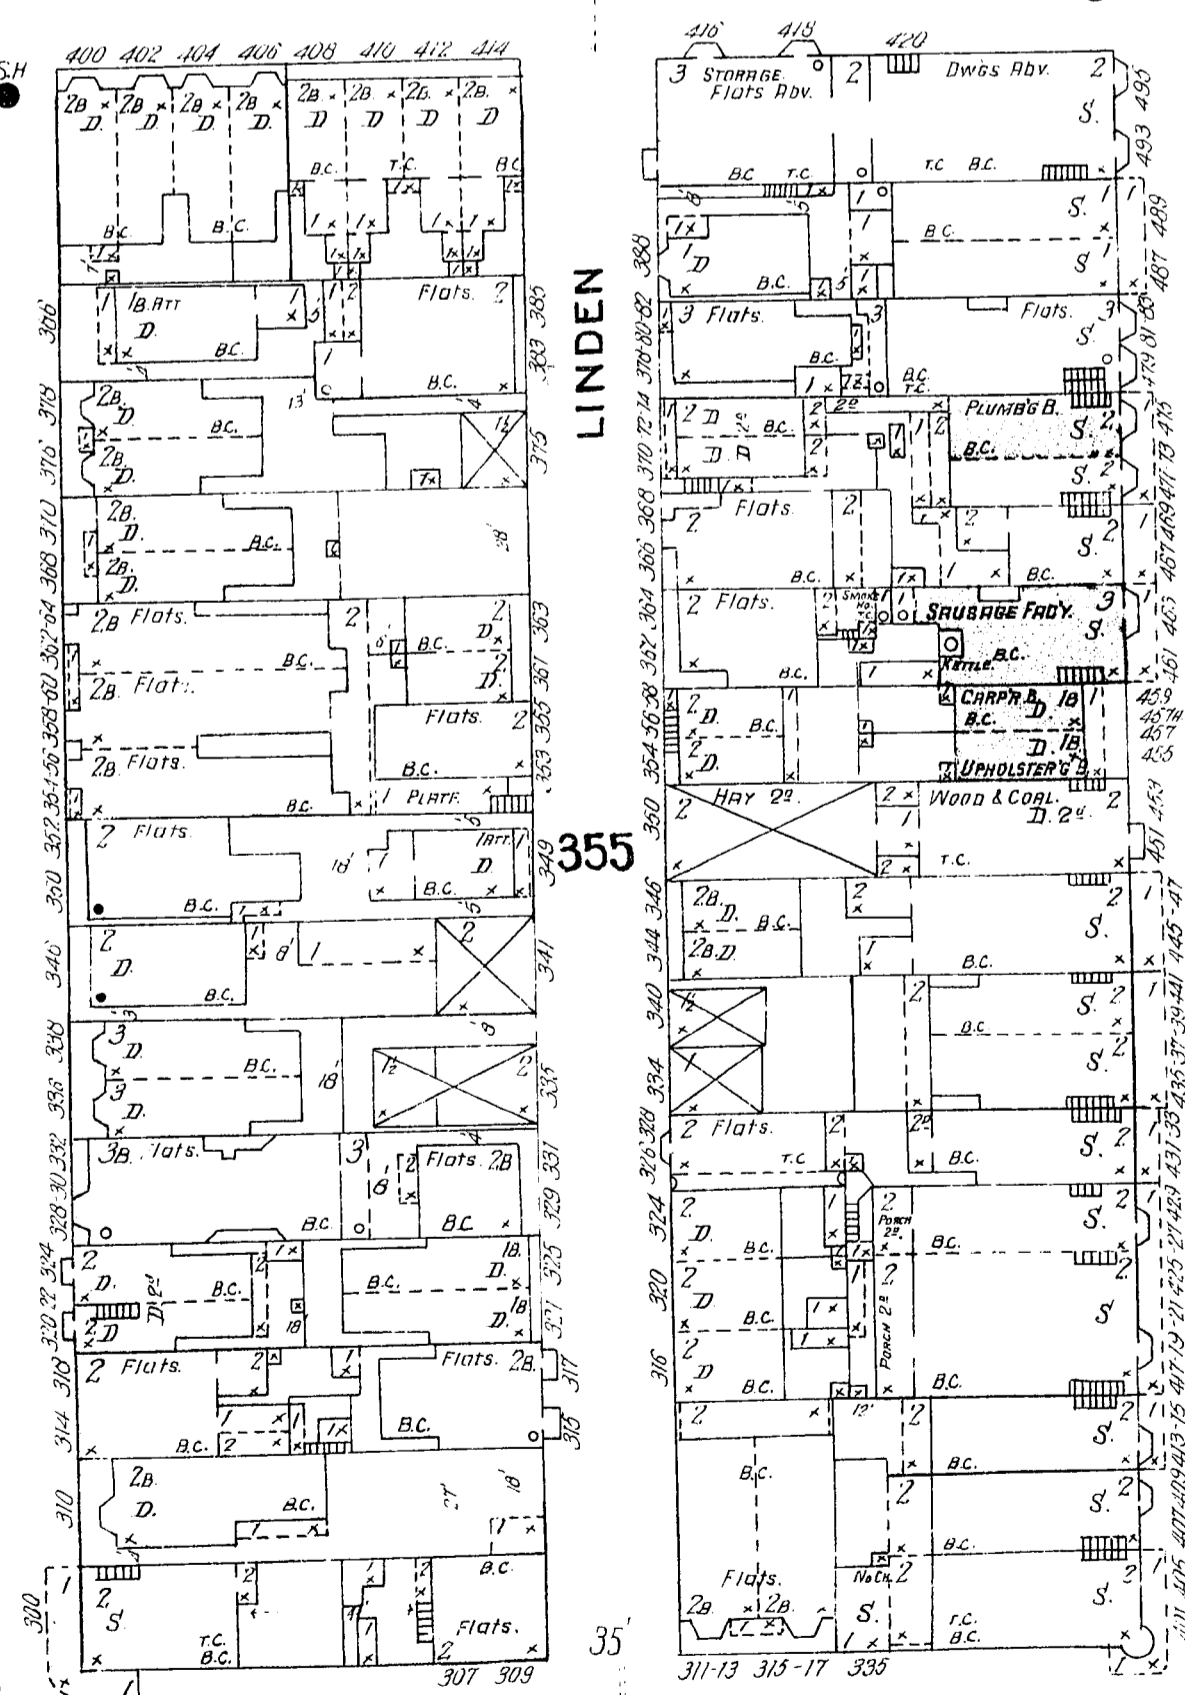

LAGUNA

ST.

OCTAVIA

389 ft wide.

FELL

FELL

LINDEN

HAYES

GROVE

GOUGH

ST.

Scale of Feet.