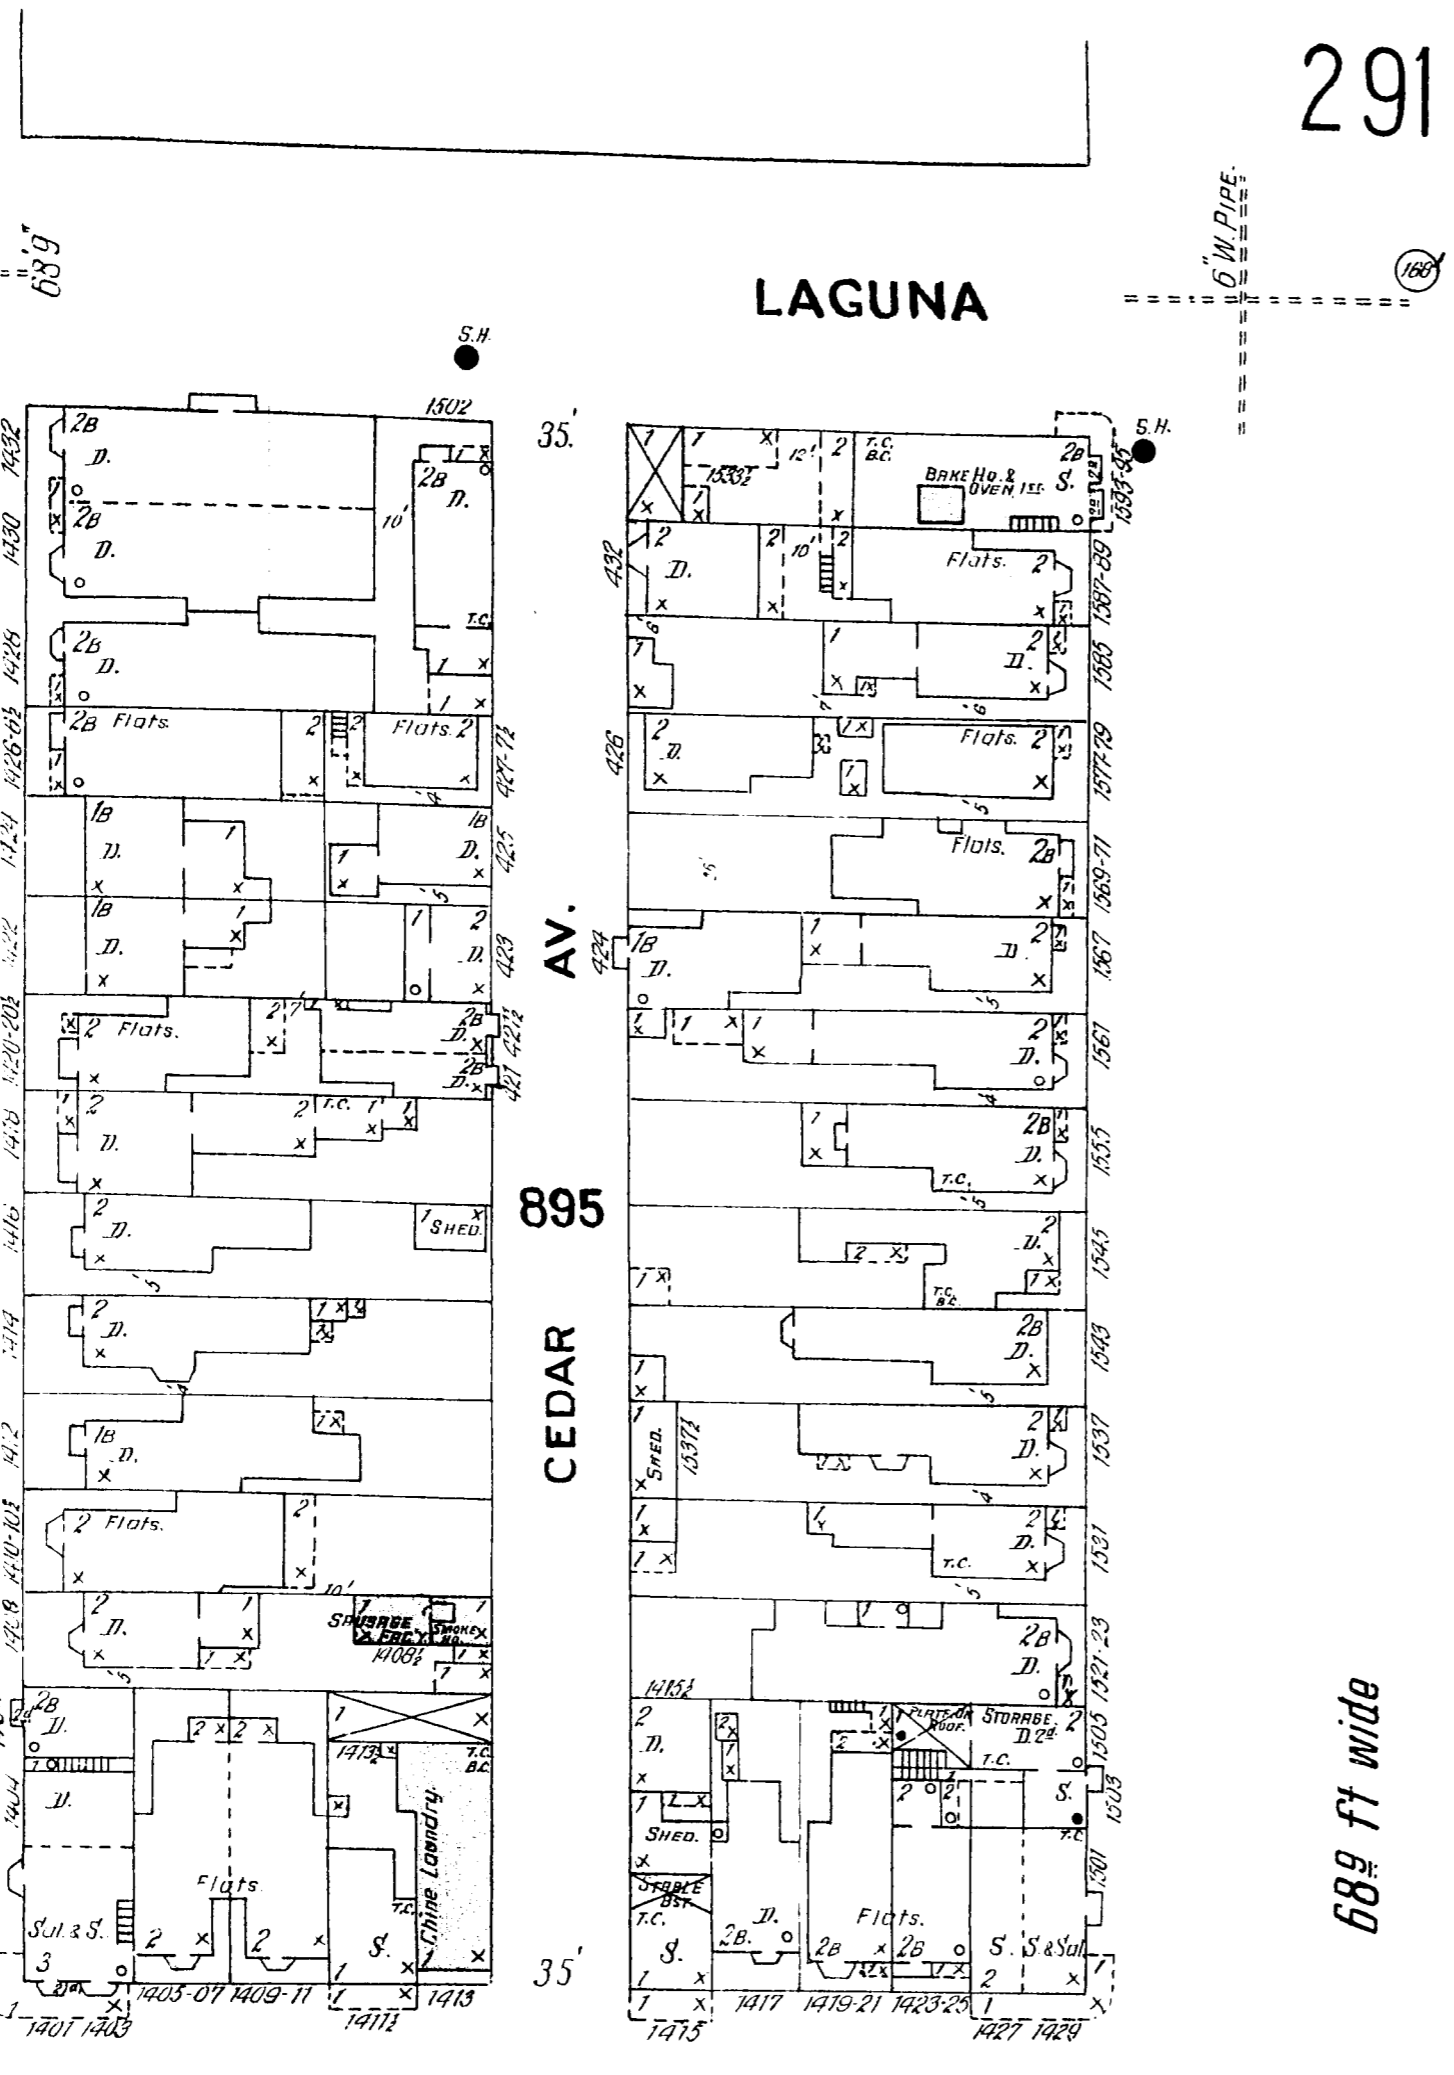

274

291

689 ft wide

389 ft wide

275

257

27273

GEARY

GEARY

POST

SUTTER

OCTAVIA

ST.

GOUGH

ST.

ST.

888

887

35'

35'

35'

35'

35'

35'

689'

689'

689'

689'