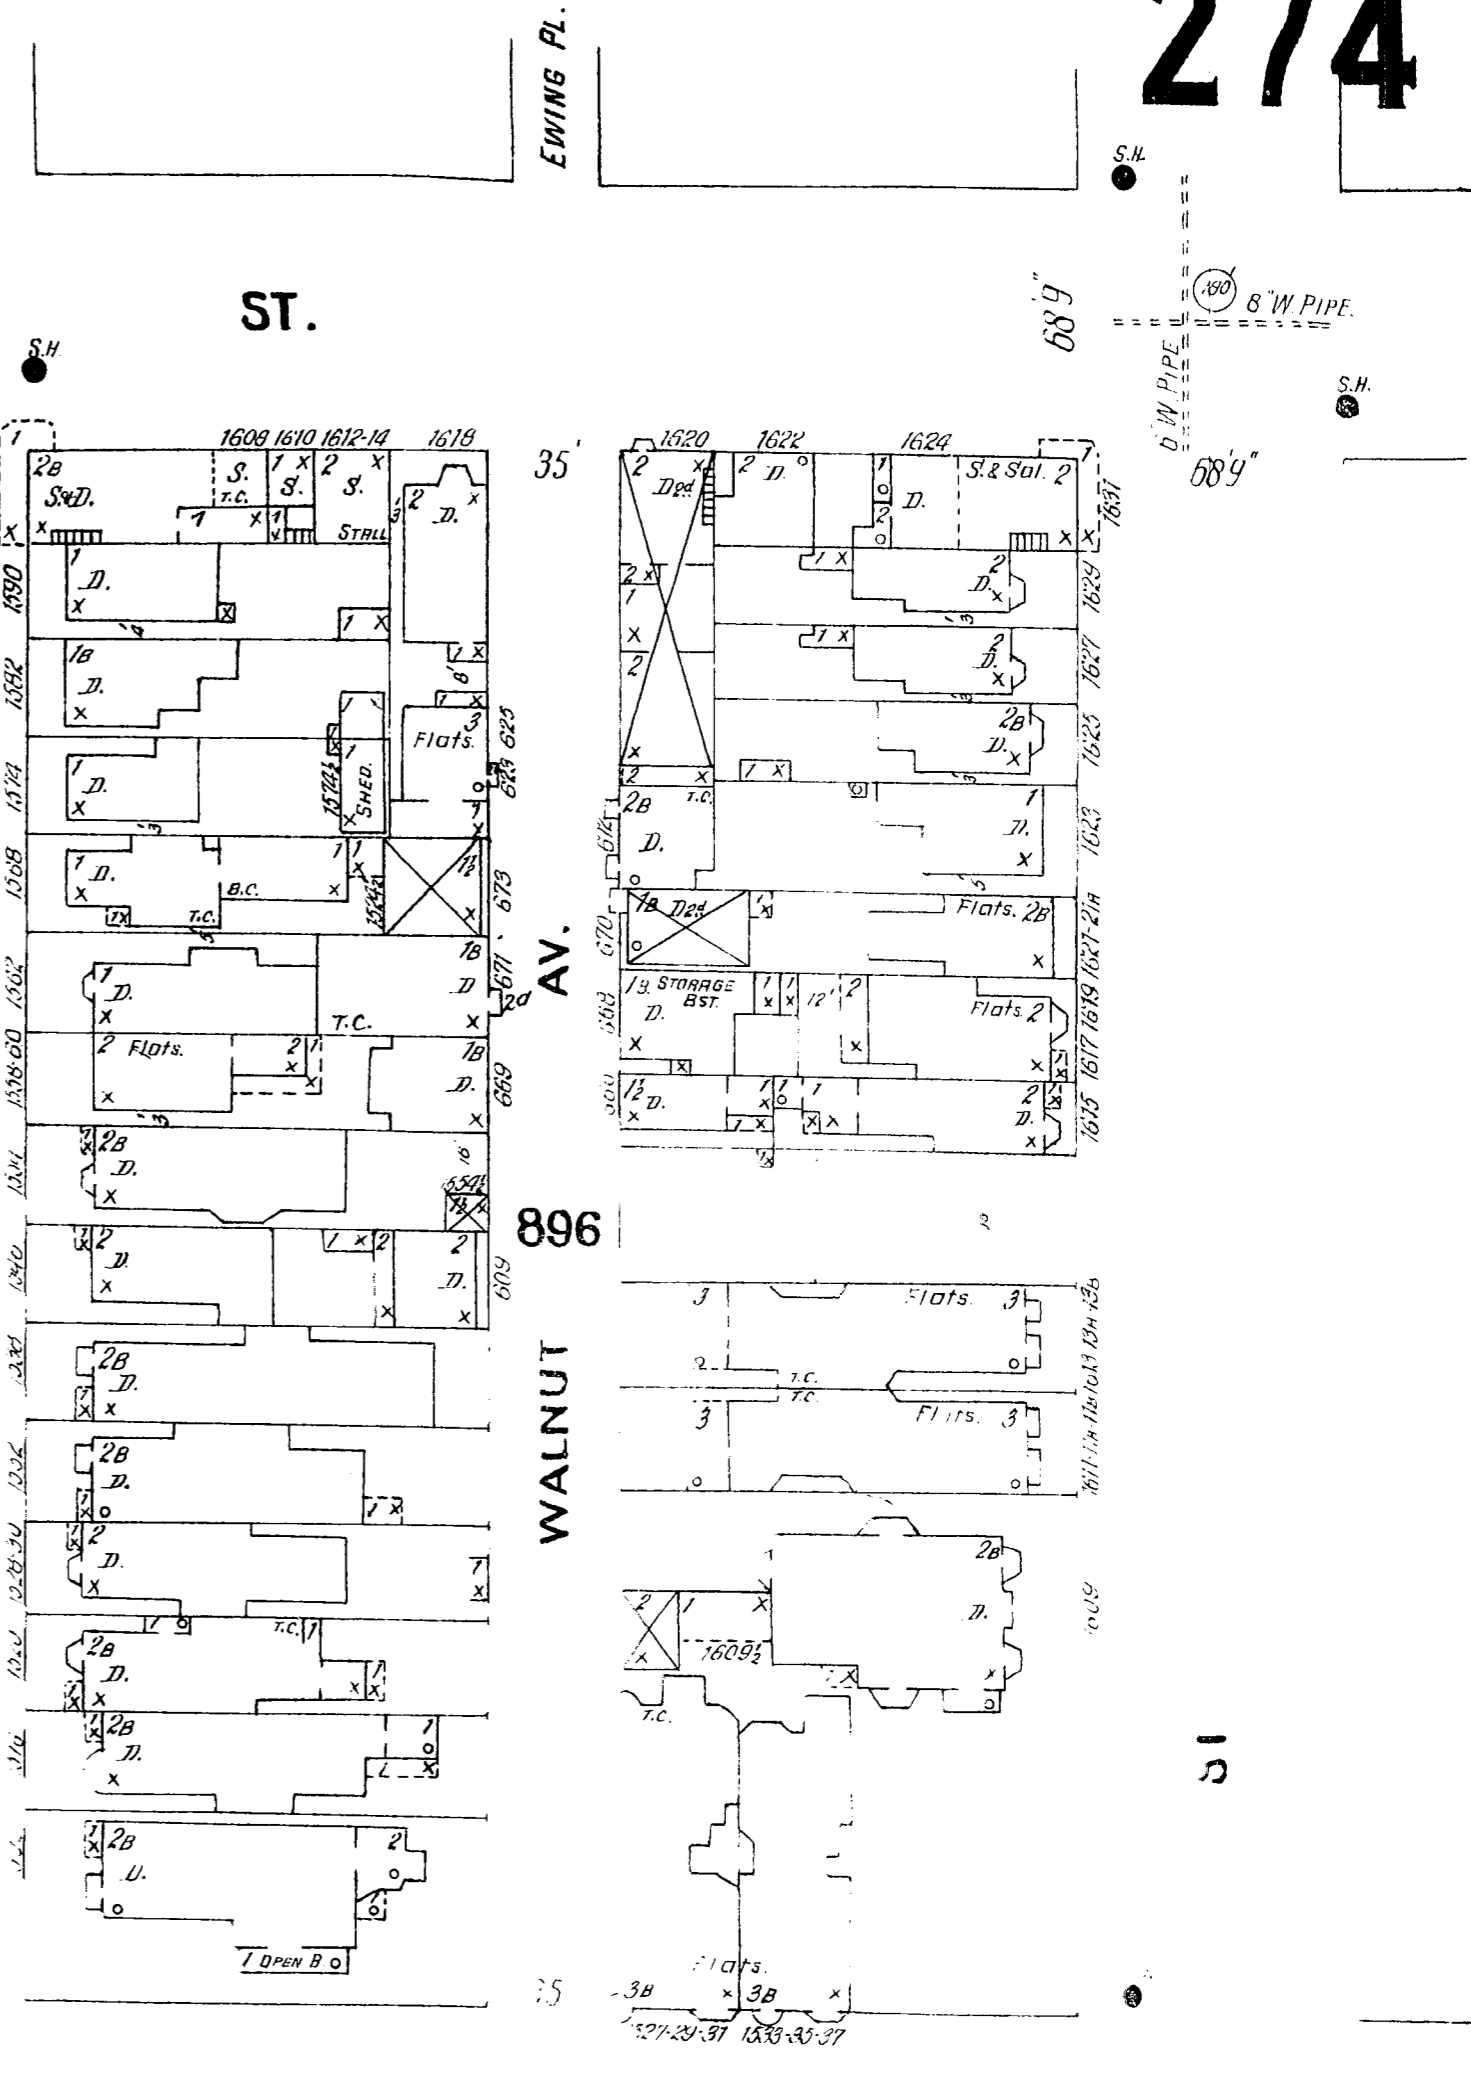

274

291

689 ft wide

389 ft wide

275

257

27273

GEARY

GEARY

POST

SUTTER

OCTAVIA

ST.

GOUGH

ST.

ST.

888

887

35'

35'

35'

35'

35'

35'

689'

689'

689'

689'