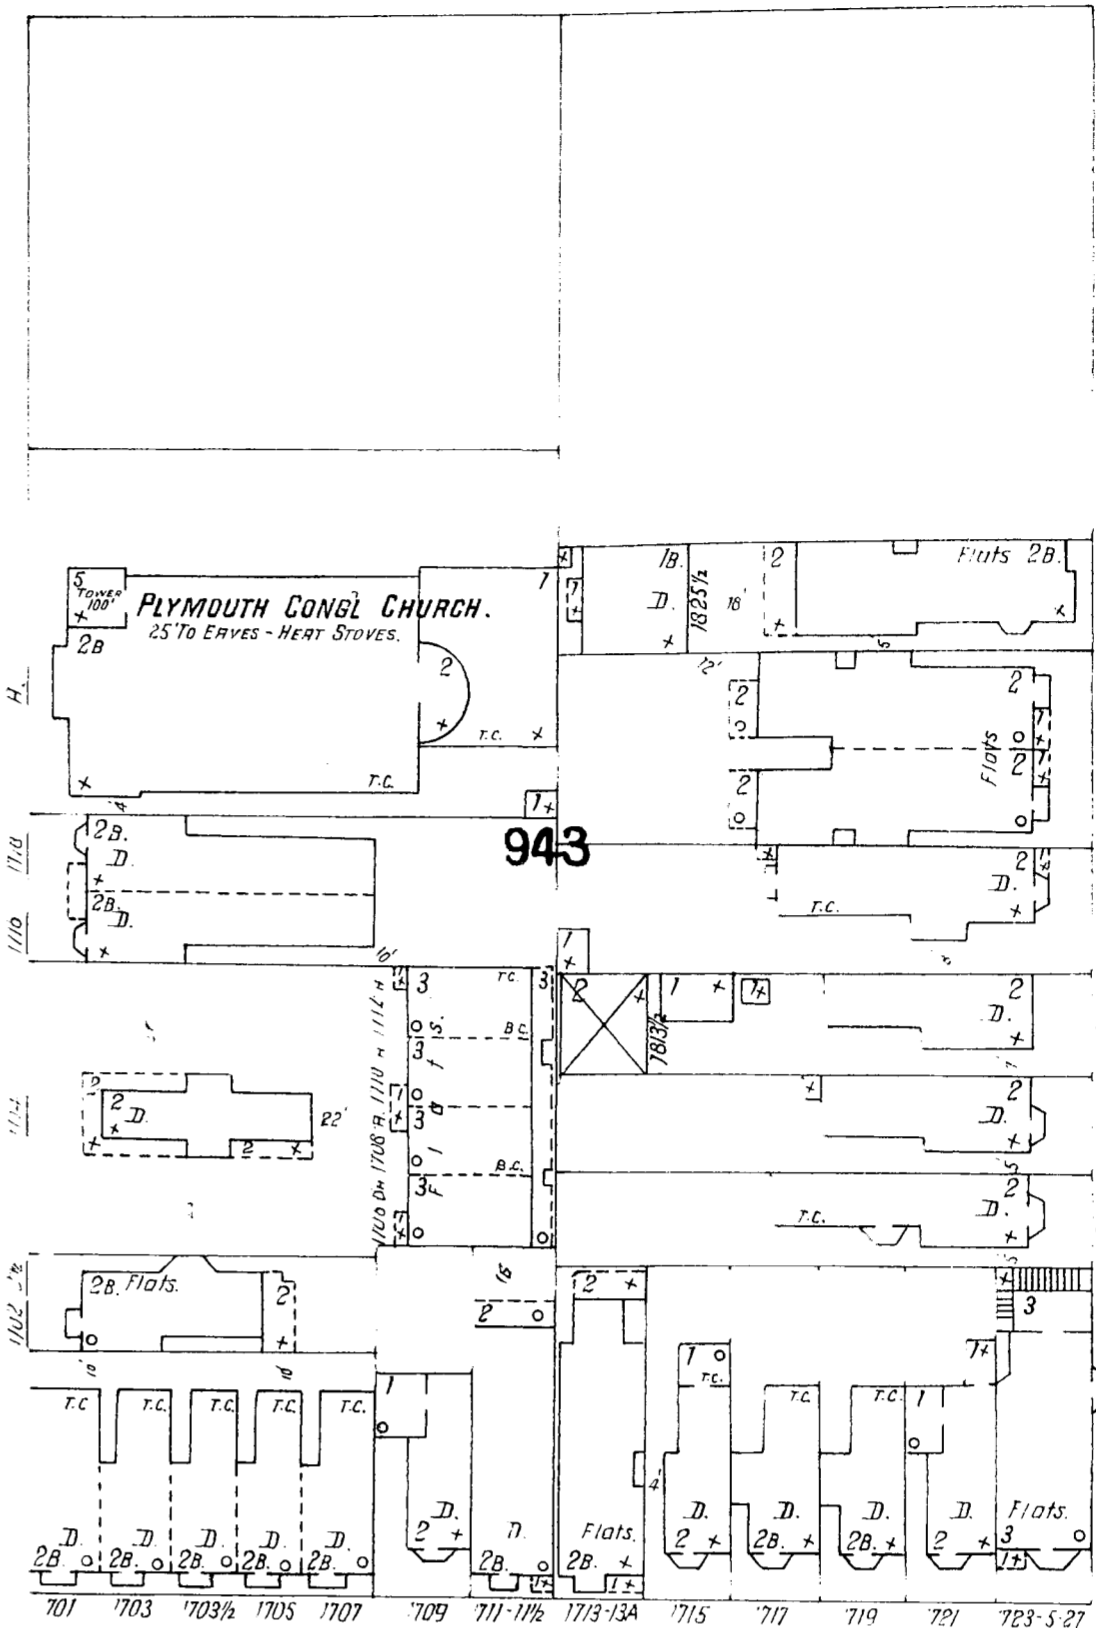

WEBSTER

ST.

68.9 ft wide.

BUCHANAN

38.9 ft wide.

GEARY

POST

SUIETK

LAGUNA

ST.

Scale of Feet.

WALNUT ST.