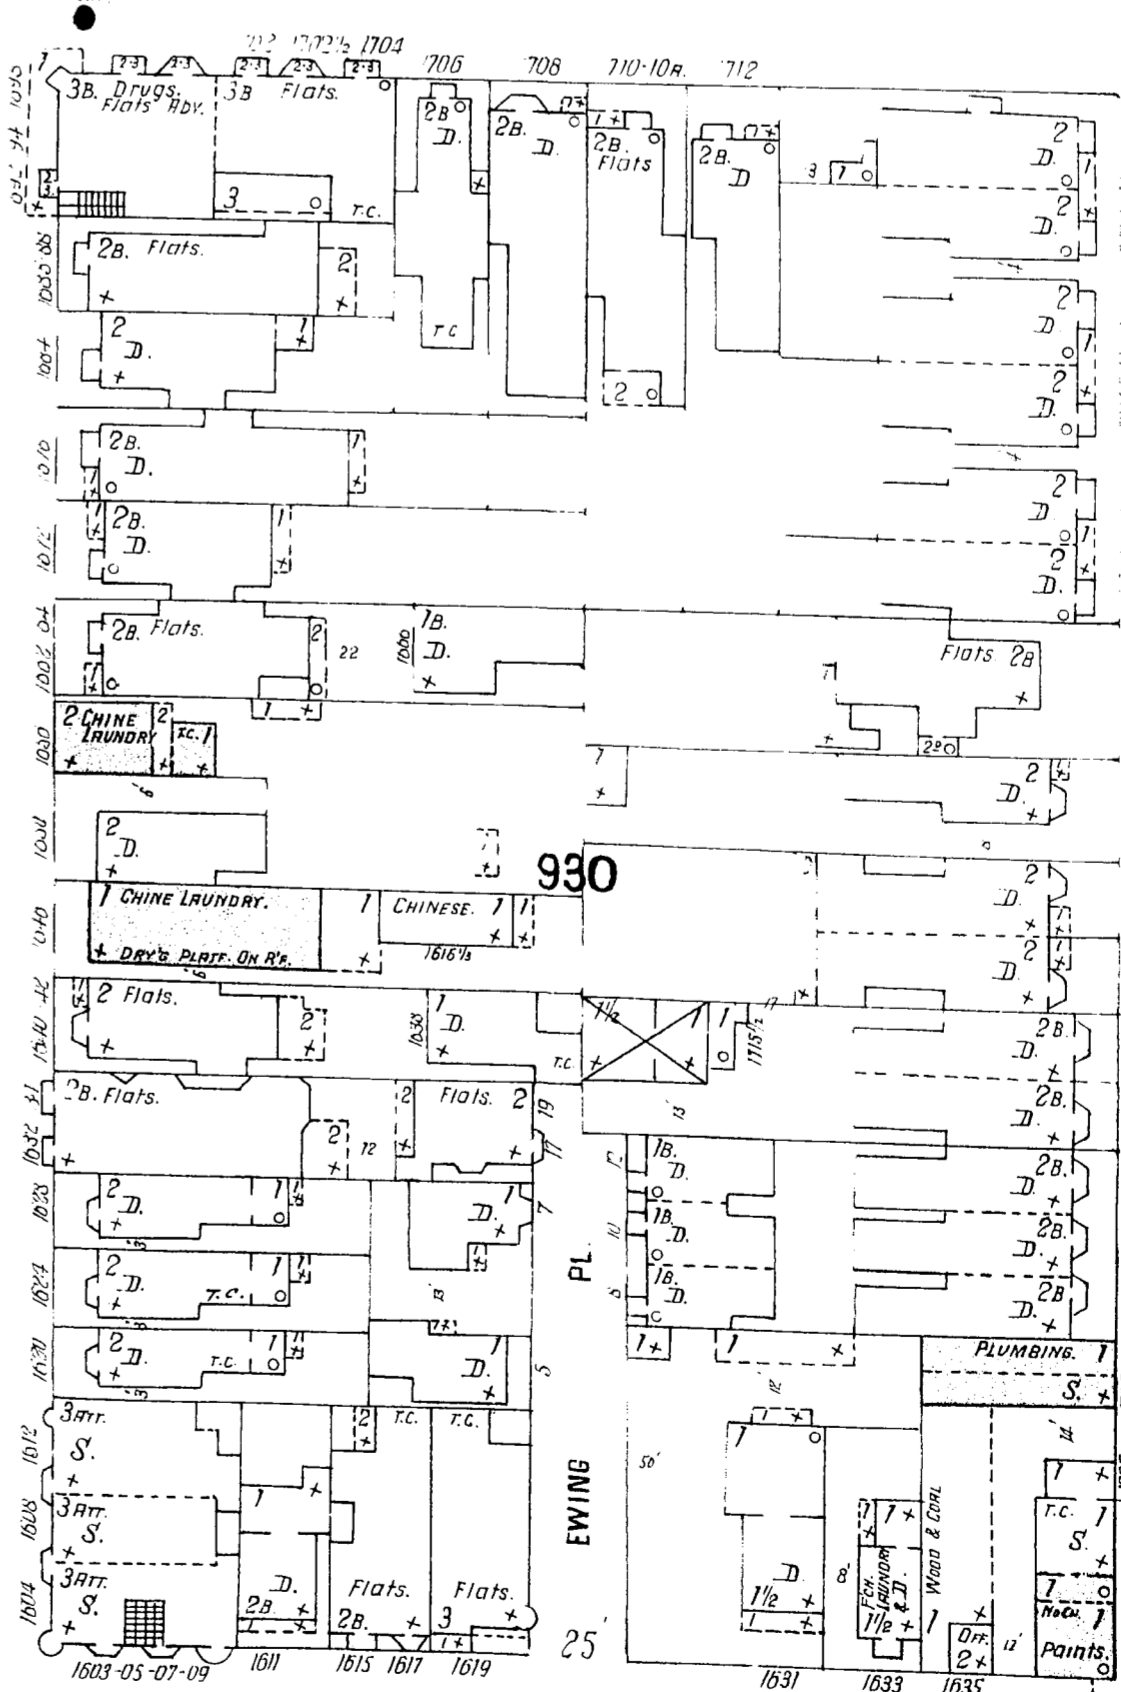

WEBSTER

ST.

68.9 ft wide.

BUCHANAN

38.9 ft wide.

GEARY

POST

SUIETK

LAGUNA

ST.

Scale of Feet.

WALNUT ST.