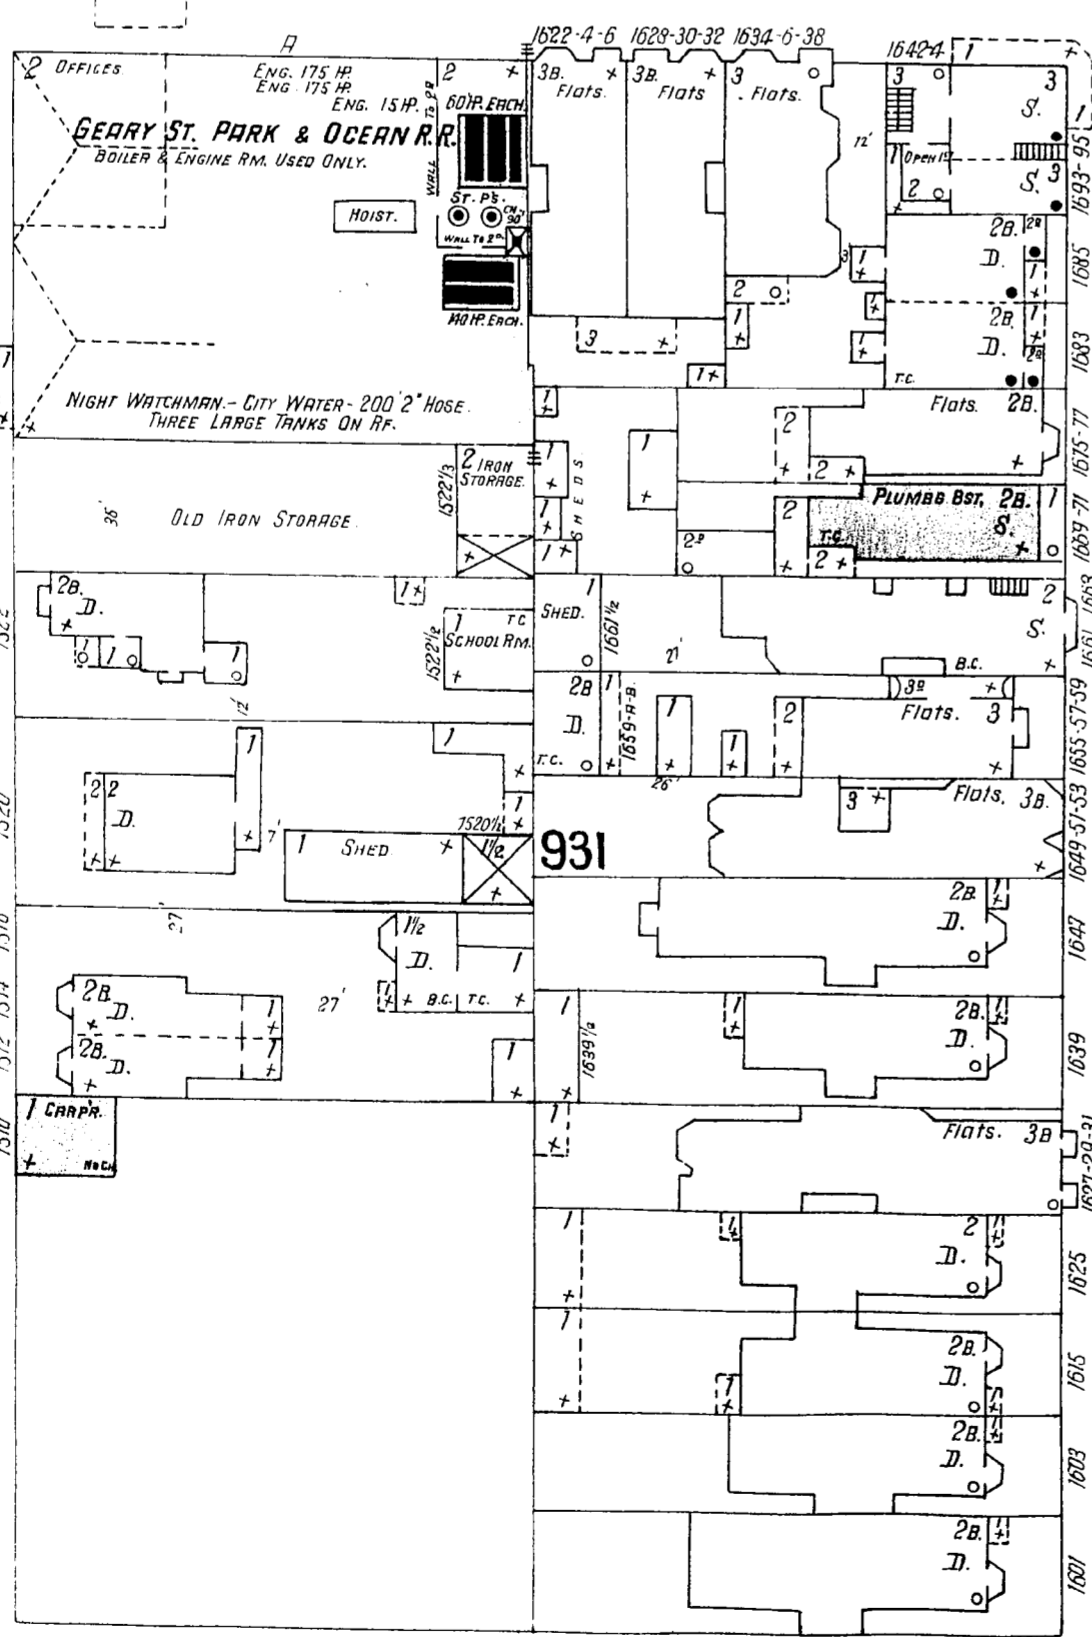

WEBSTER

ST.

68.9 ft wide.

BUCHANAN

38.9 ft wide.

GEARY

POST

SUIETK

LAGUNA

ST.

Scale of Feet.

WALNUT ST.