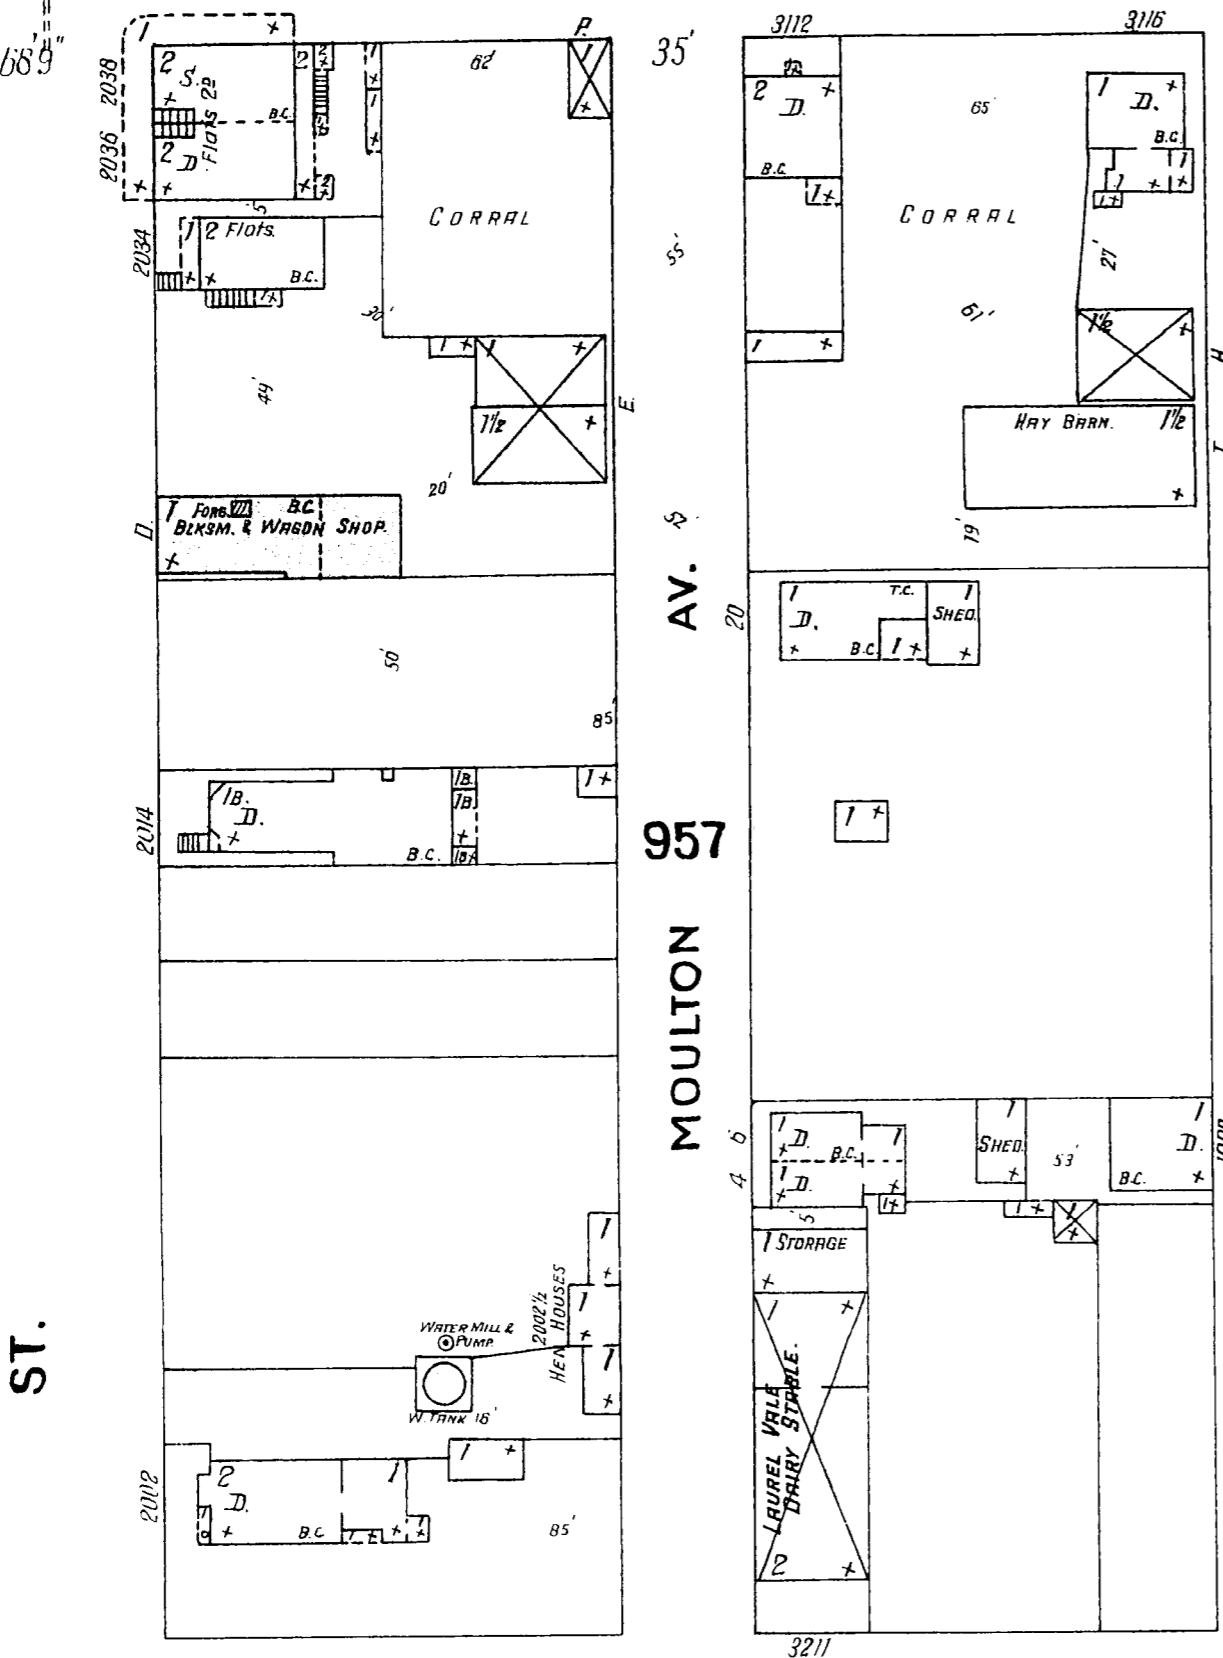

299

321

WEBSTER

ST.

68.9 ft wide

298

BUCHANAN

38.9 ft wide.

GREENWICH

LOMBARD

MAGNOLIA

CHESINUI

281

ST.

Scale of Feet.