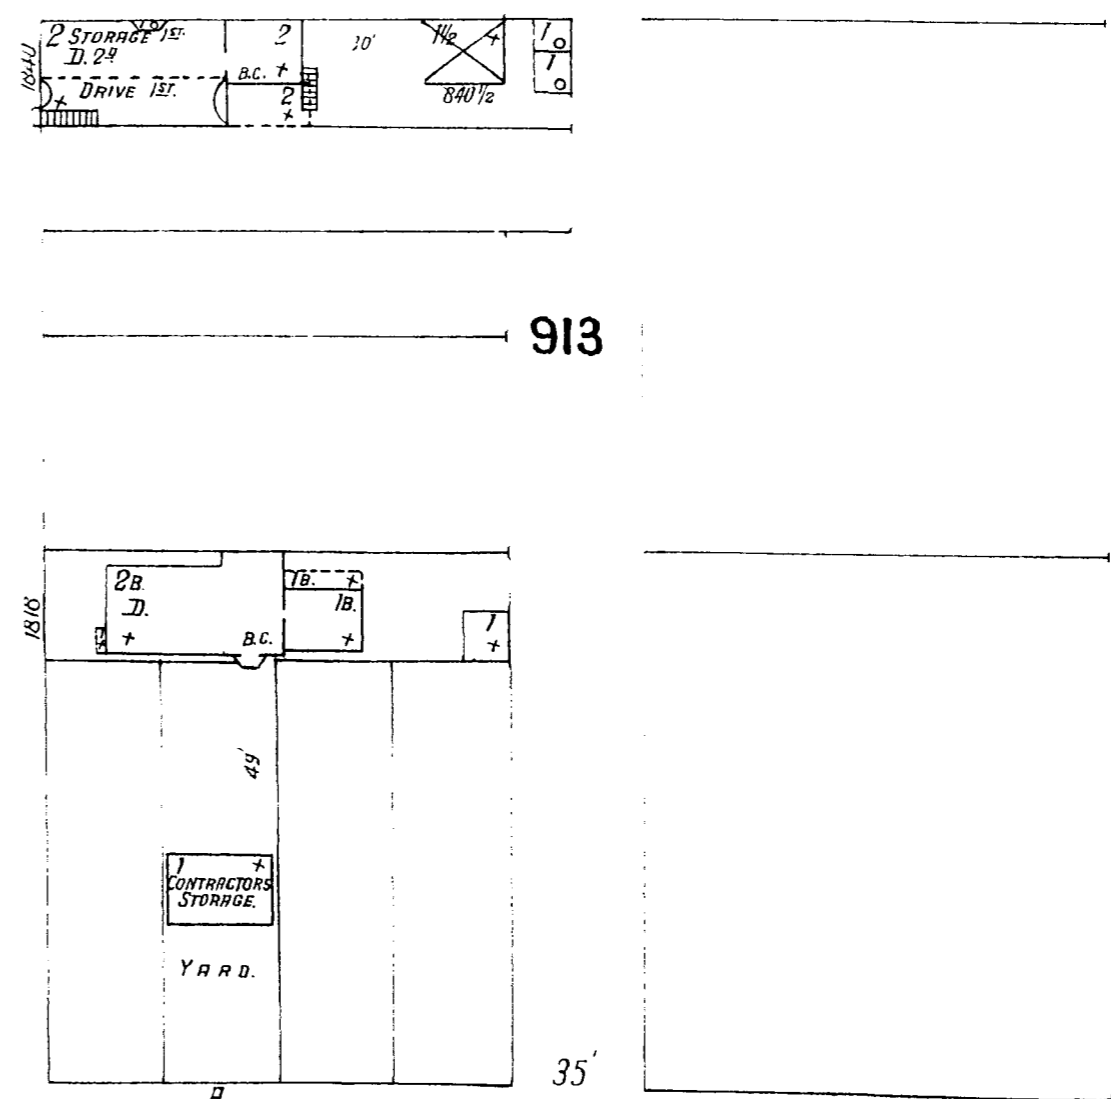

299

321

WEBSTER

ST.

68.9 ft wide

298

BUCHANAN

38.9 ft wide.

GREENWICH

LOMBARD

MAGNOLIA

CHESINUI

281

ST.

Scale of Feet.