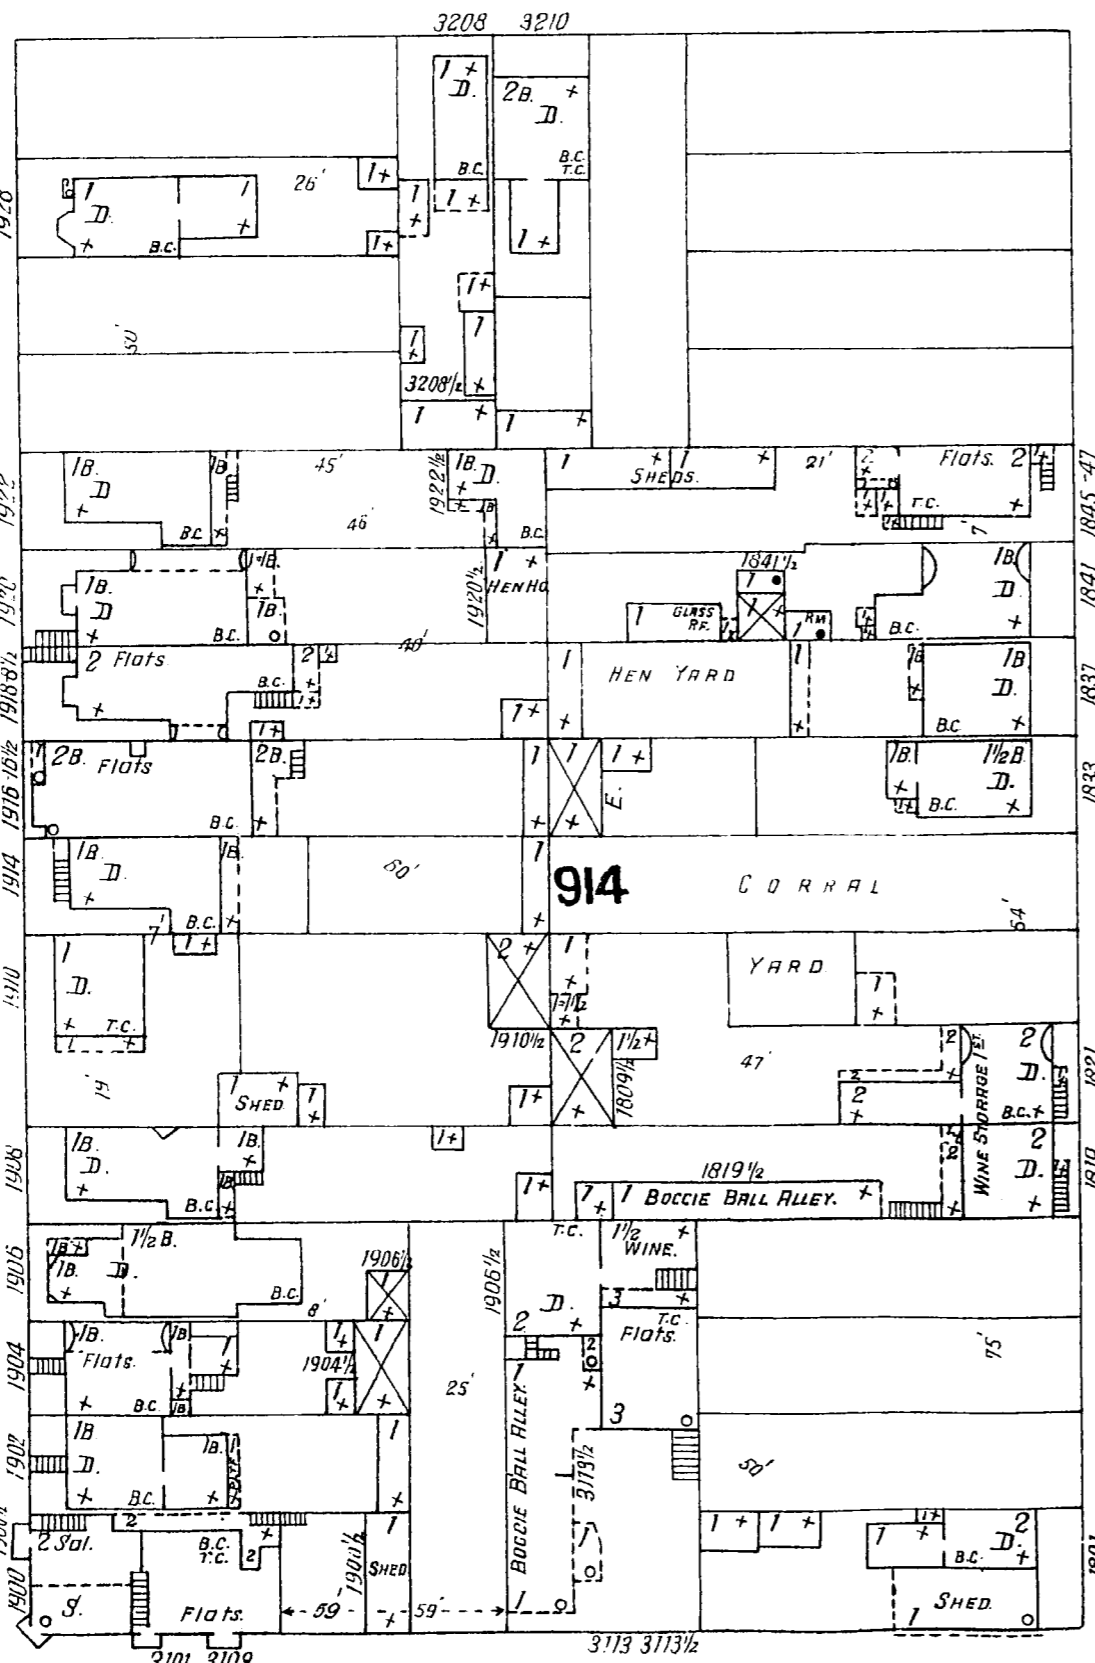

299

321

WEBSTER

ST.

68.9 ft wide

298

BUCHANAN

38.9 ft wide.

GREENWICH

LOMBARD

MAGNOLIA

CHESINUI

281

ST.

Scale of Feet.