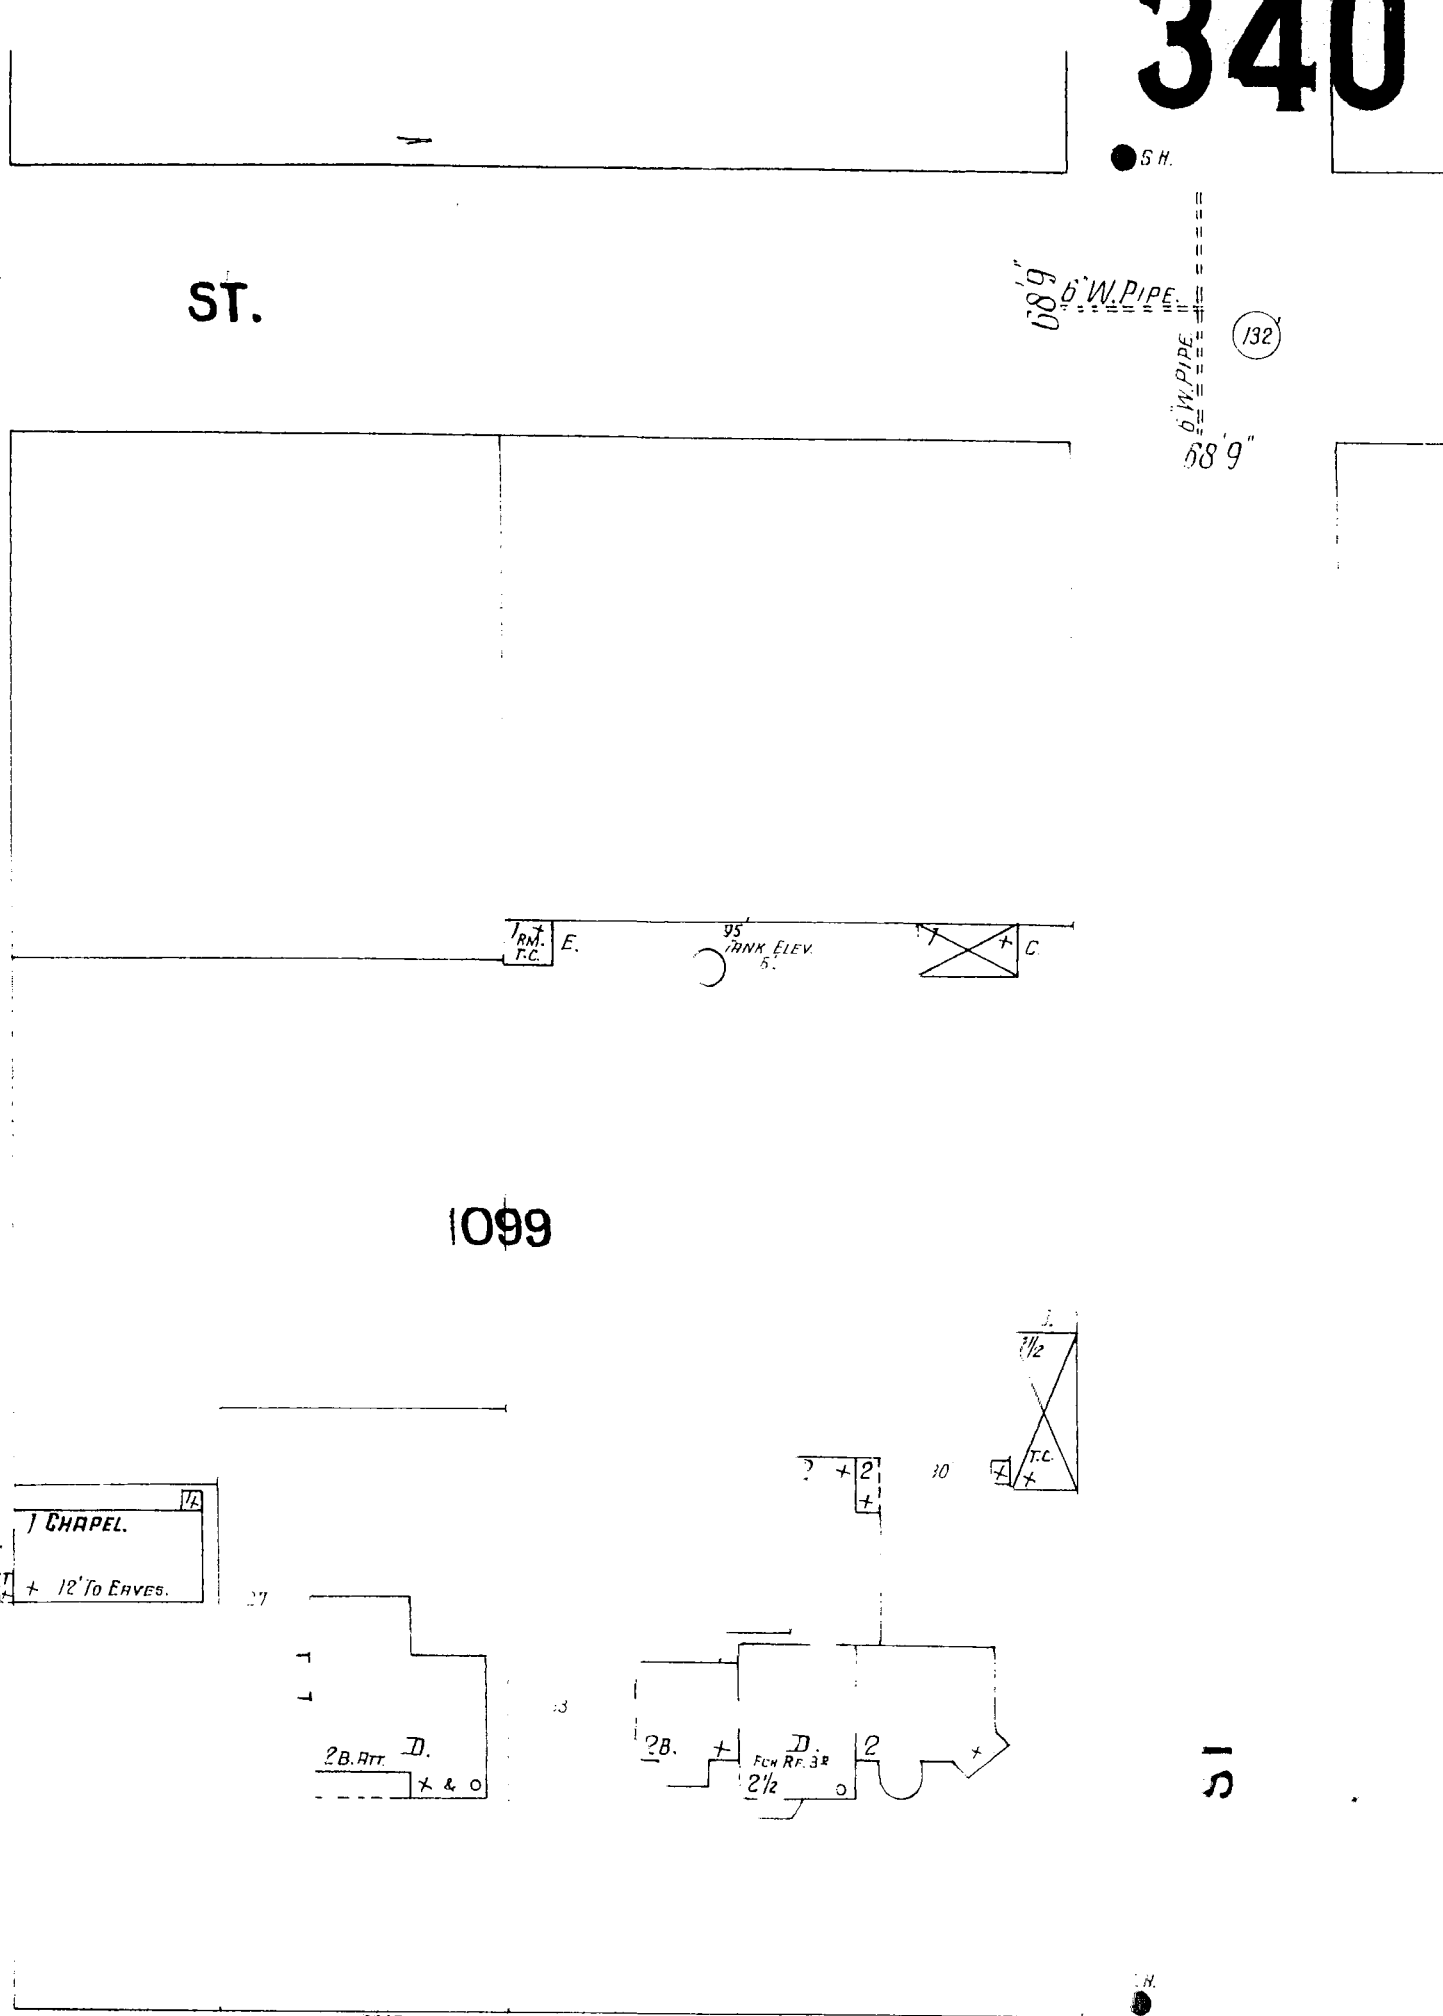

340

361

ST.

ST.

68'9" ft wide.

1099

ST.

ST.

VALLEJO

PIERCE

GREEN

68'9" ft wide.

UNION

1055

1054

STEINER