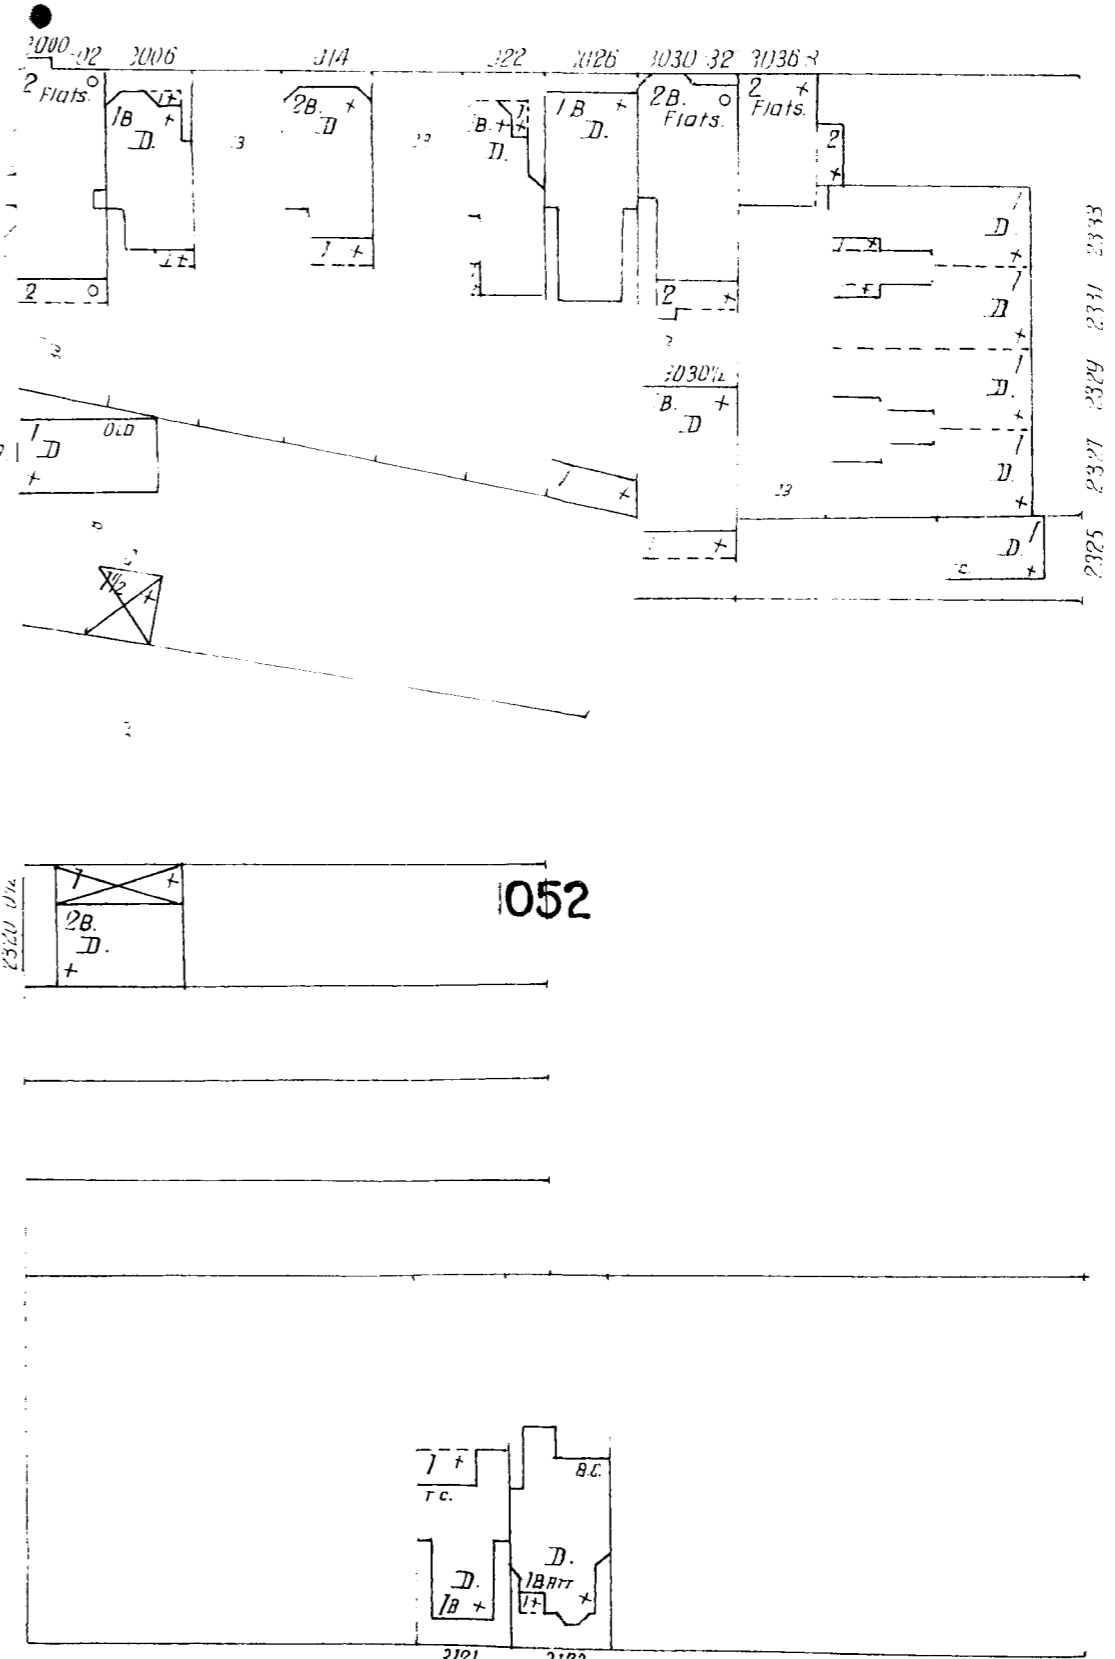

SCOTT

ST.

68'9 ft wide.

PIERCE

38'9 ft wide.

UNION

FILBERT

GREENWICH

GREENWICH

STEINER

ST.

Scale of Feet.