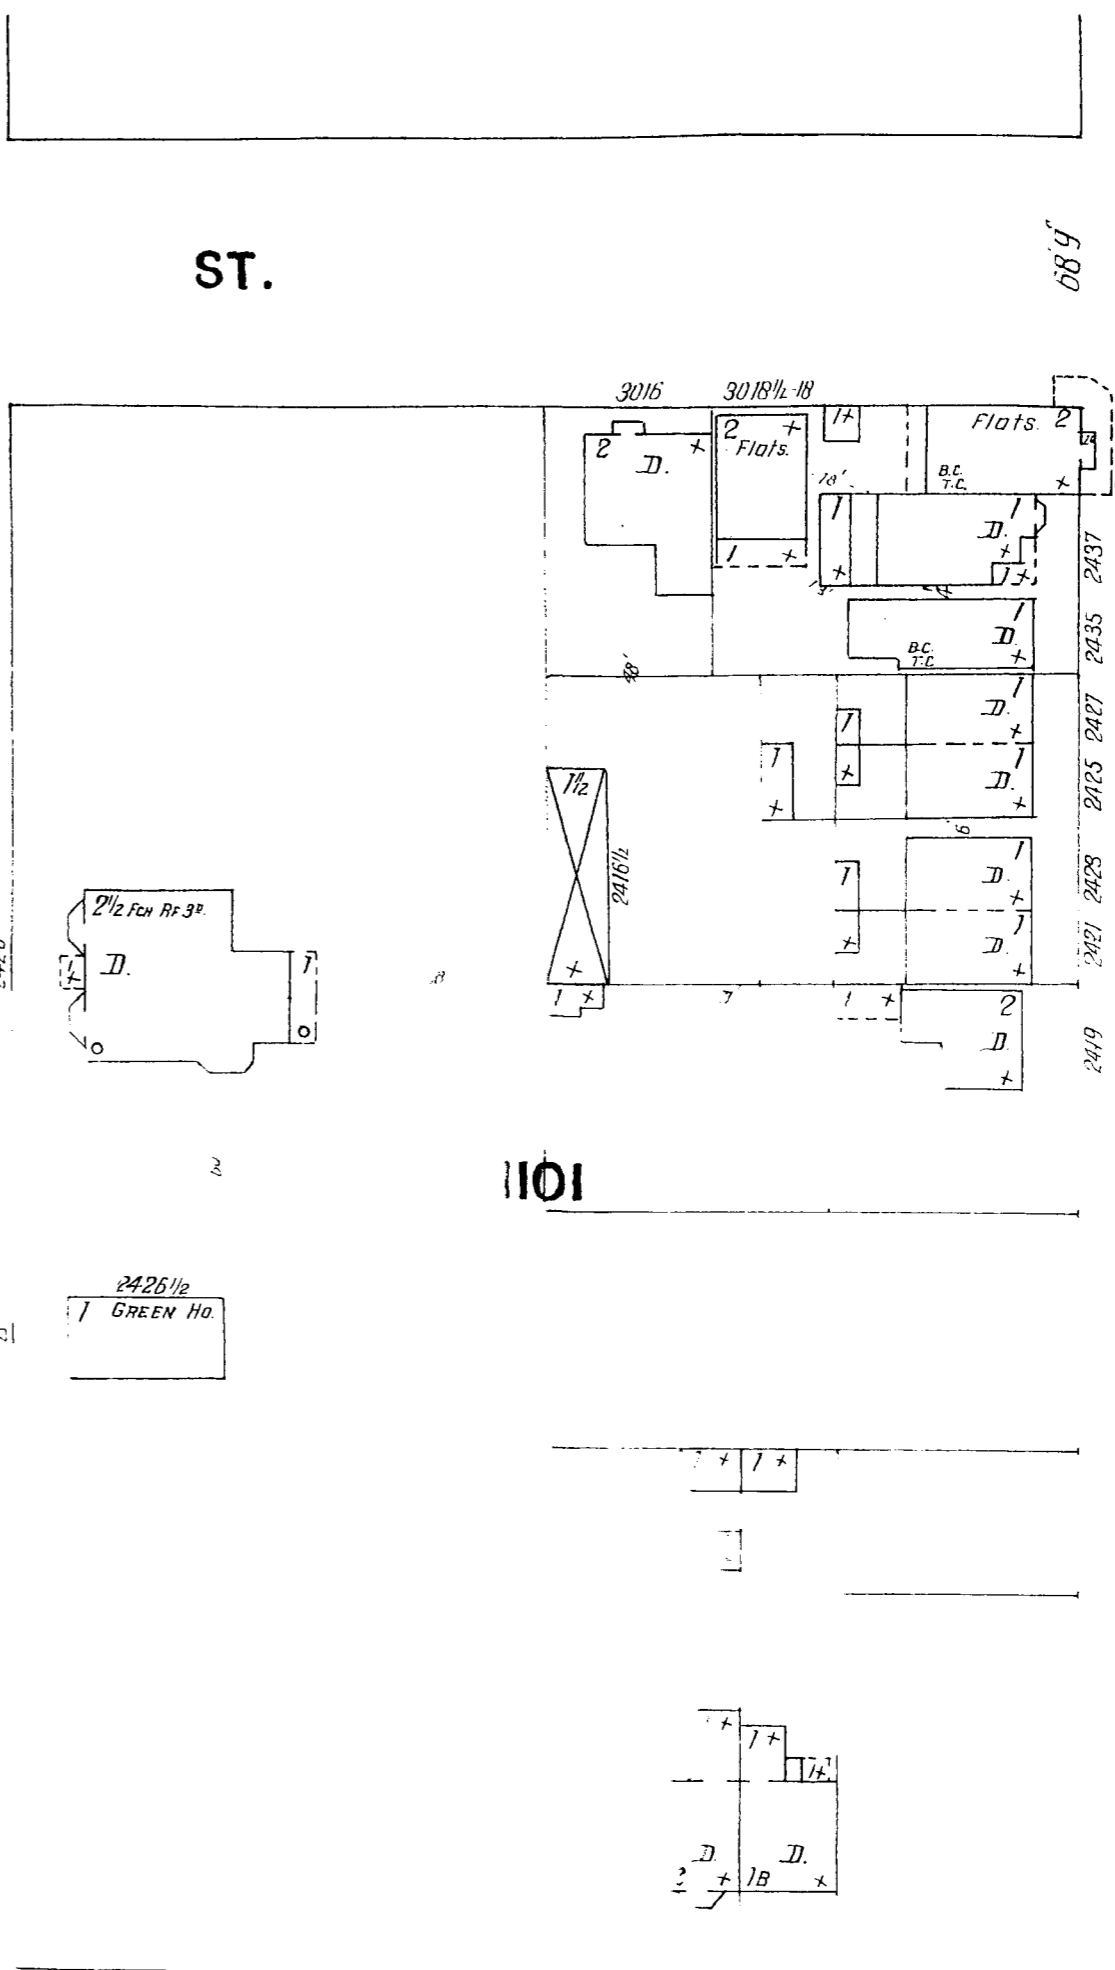

SCOTT

ST.

68'9 ft wide.

PIERCE

38'9 ft wide.

UNION

FILBERT

GREENWICH