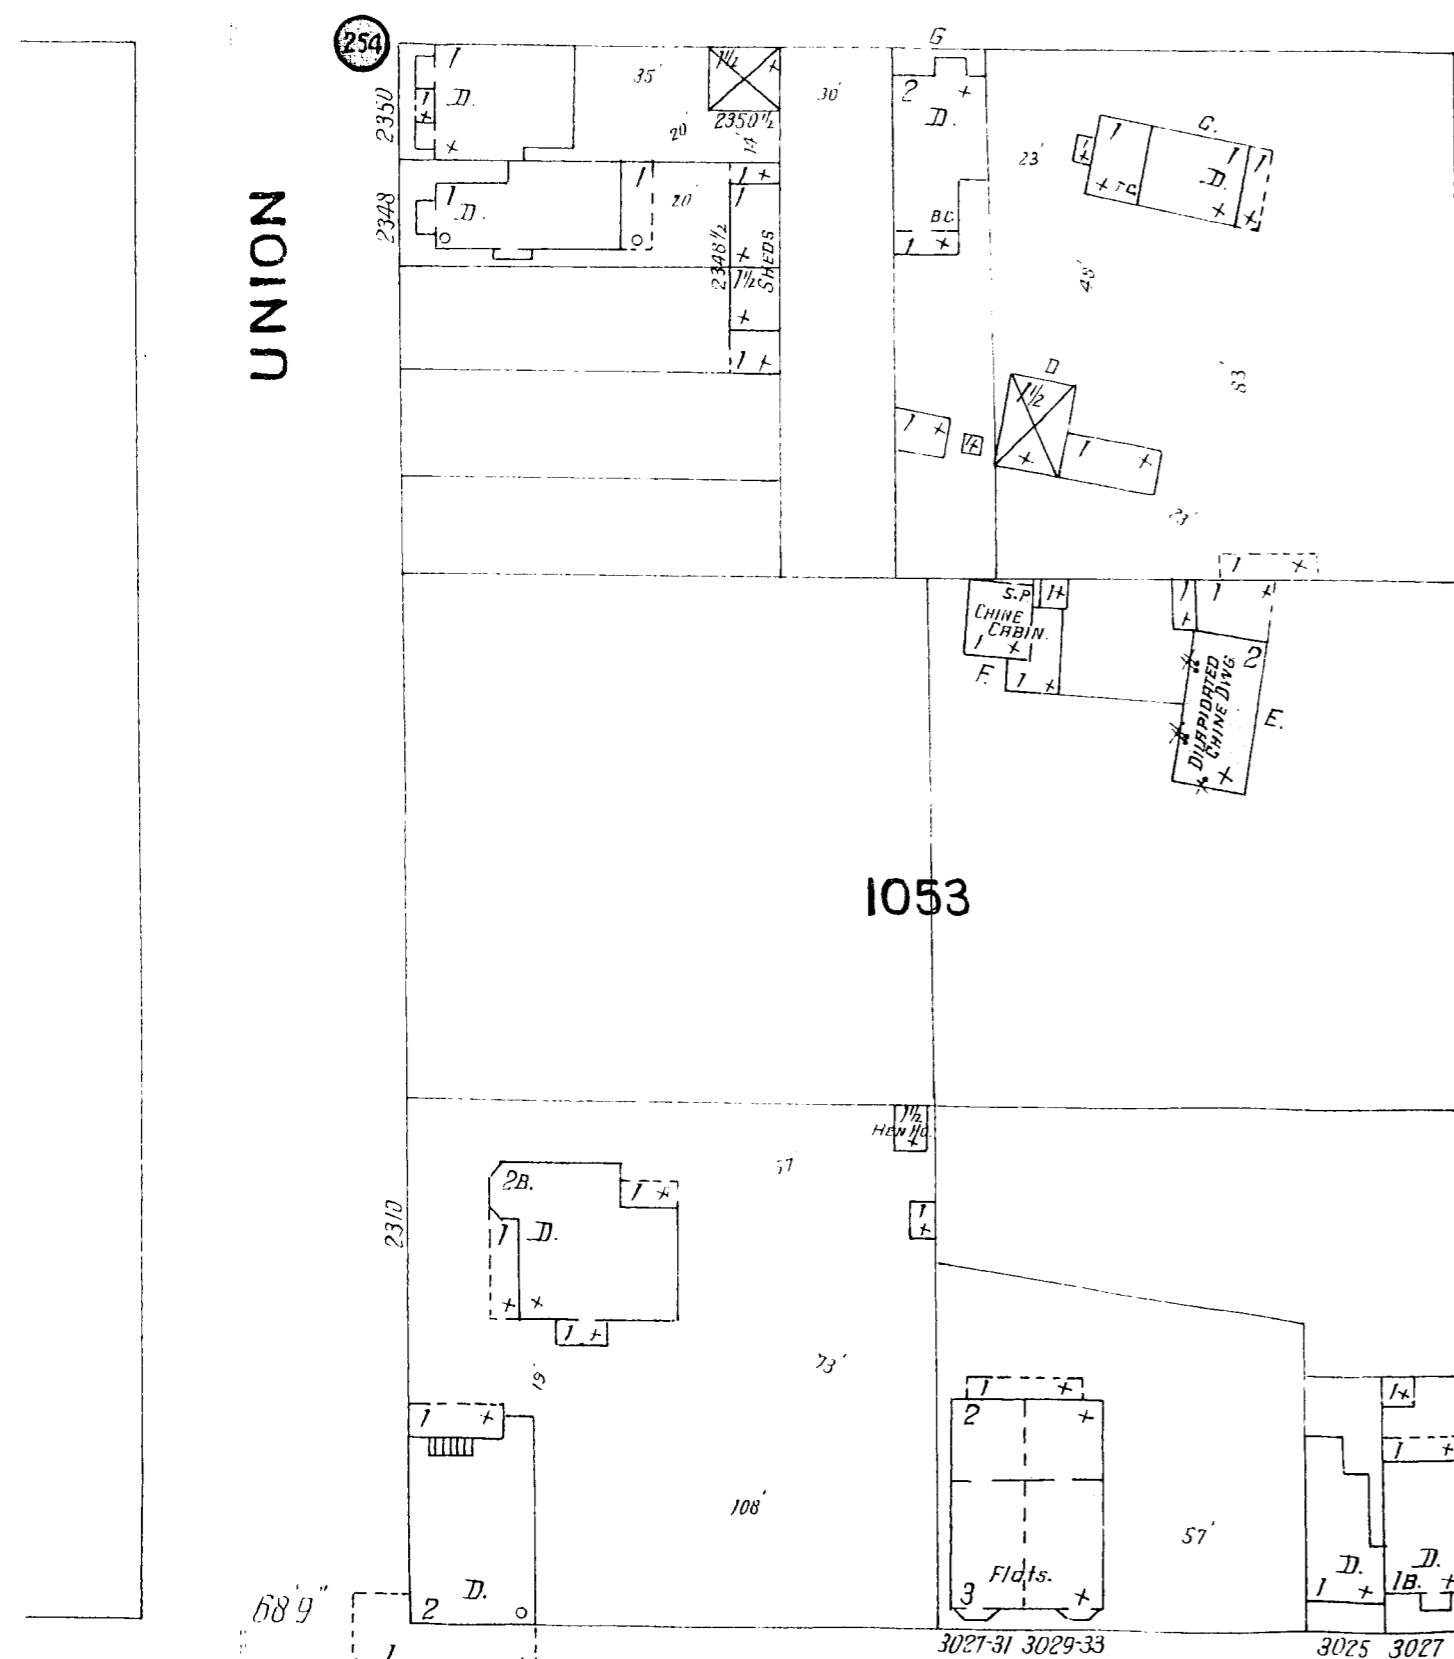

SCOTT

ST.

68'9 ft wide.

PIERCE

38'9 ft wide.

UNION

FILBERT

GREENWICH

GREENWICH

STEINER

ST.

Scale of Feet.