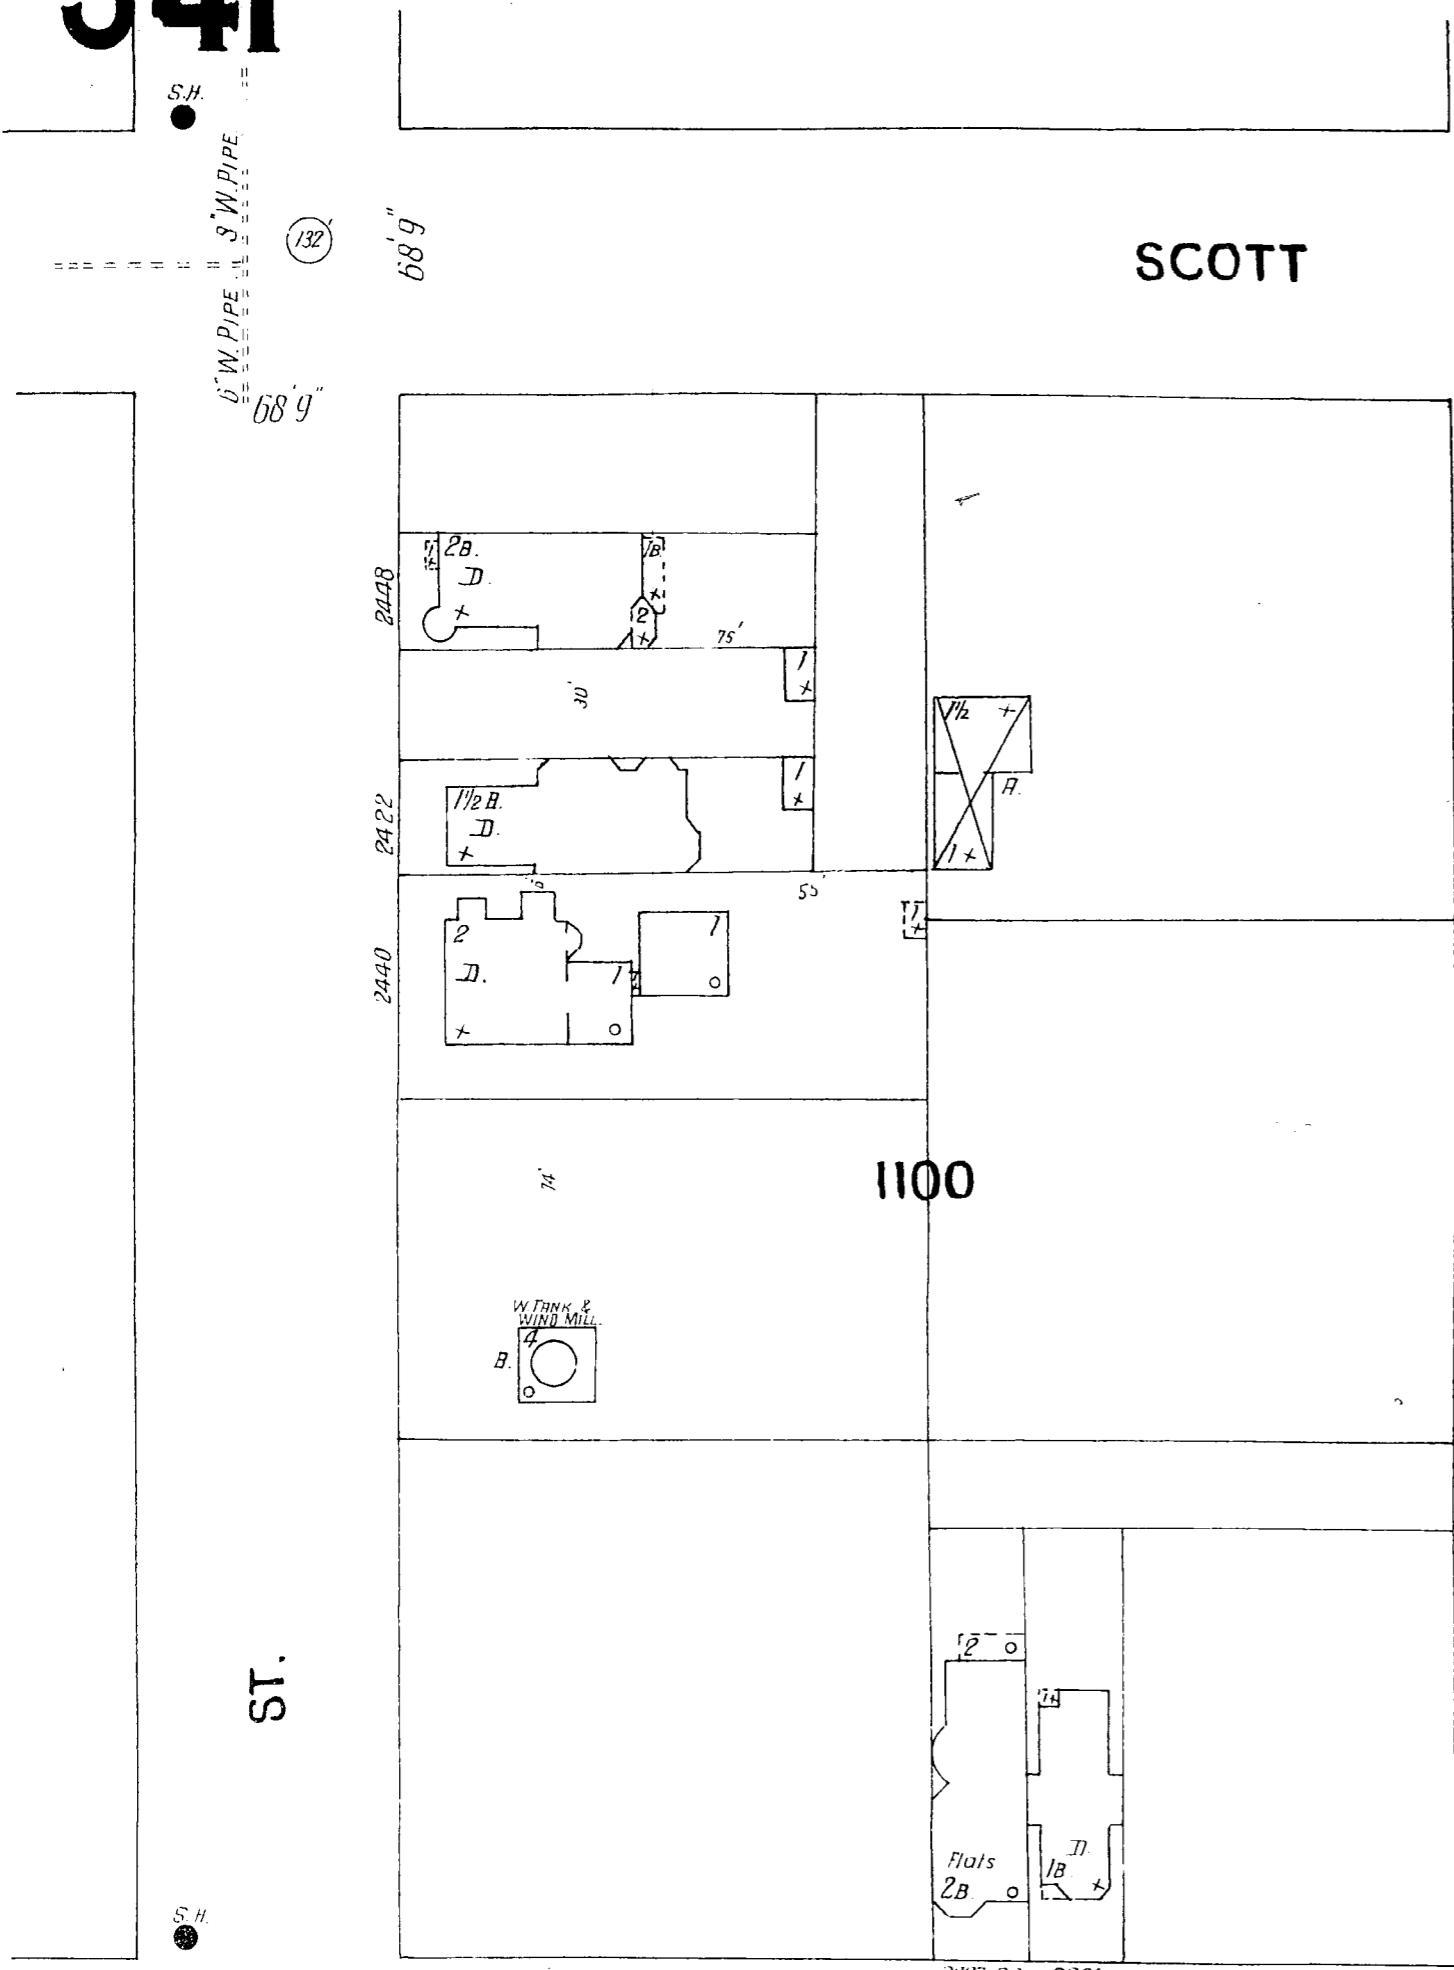

SCOTT

ST.

68'9 ft wide.

PIERCE

38'9 ft wide.

UNION

FILBERT

GREENWICH

GREENWICH

STEINER

ST.

Scale of Feet.