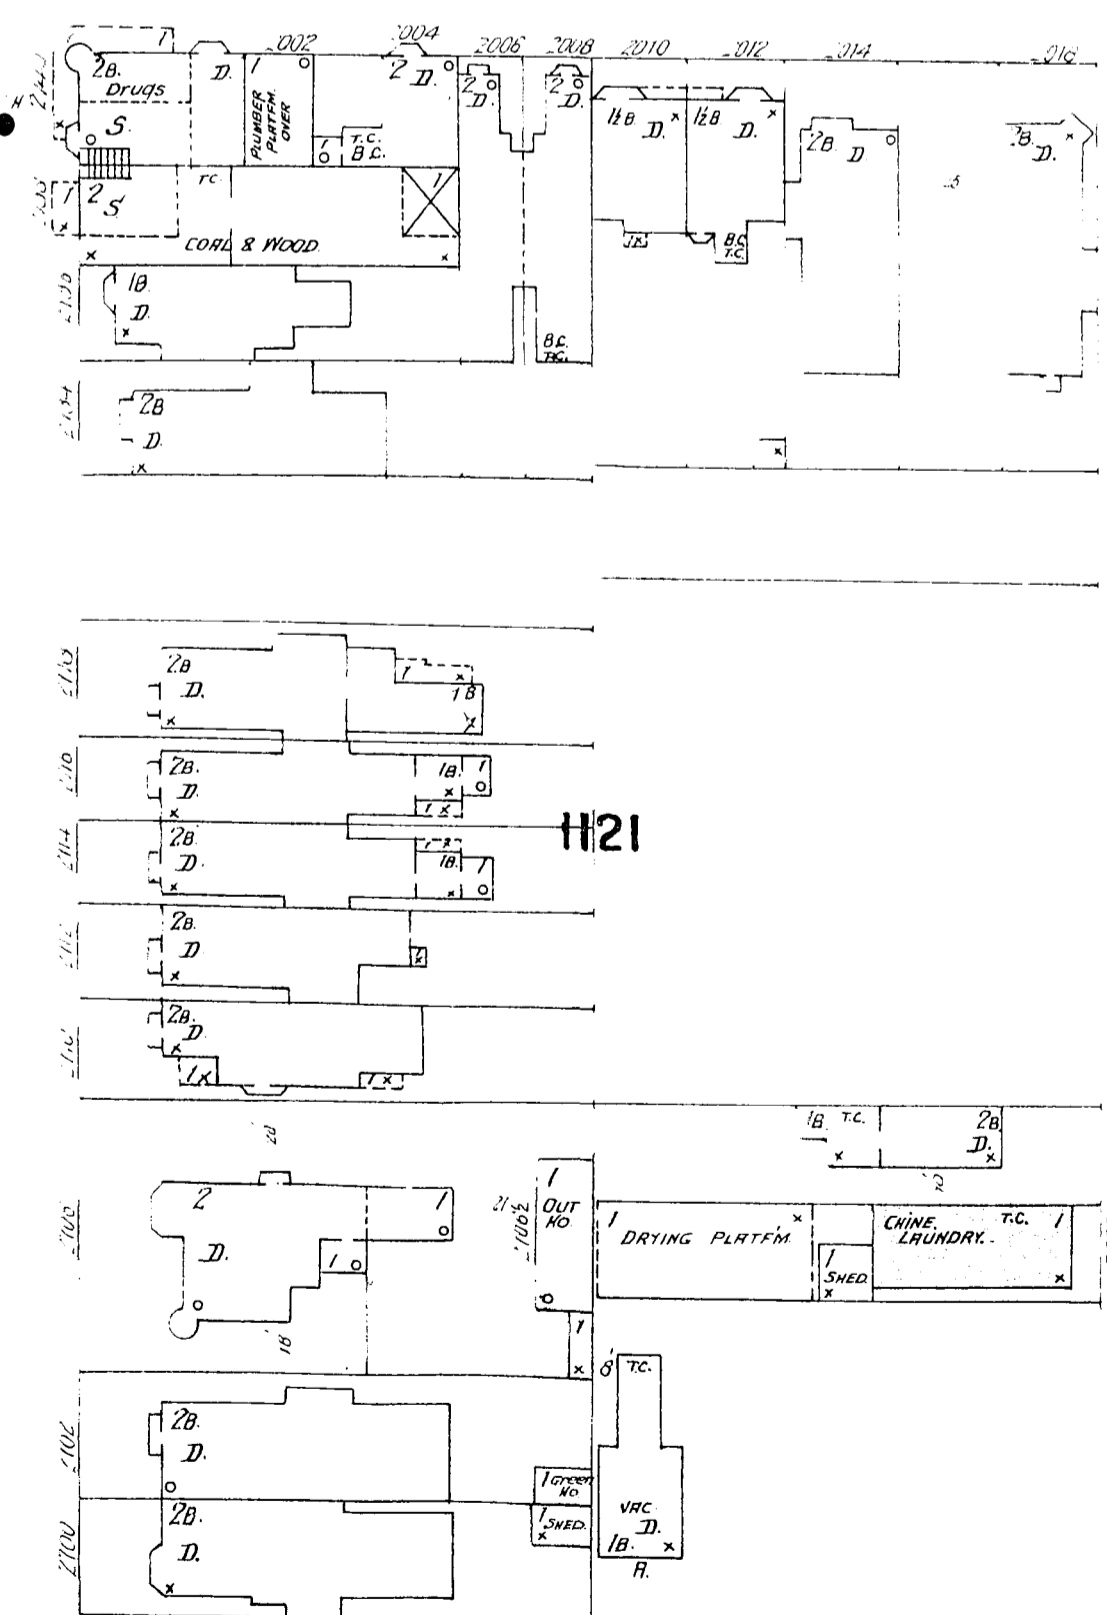

Scale of Feet.