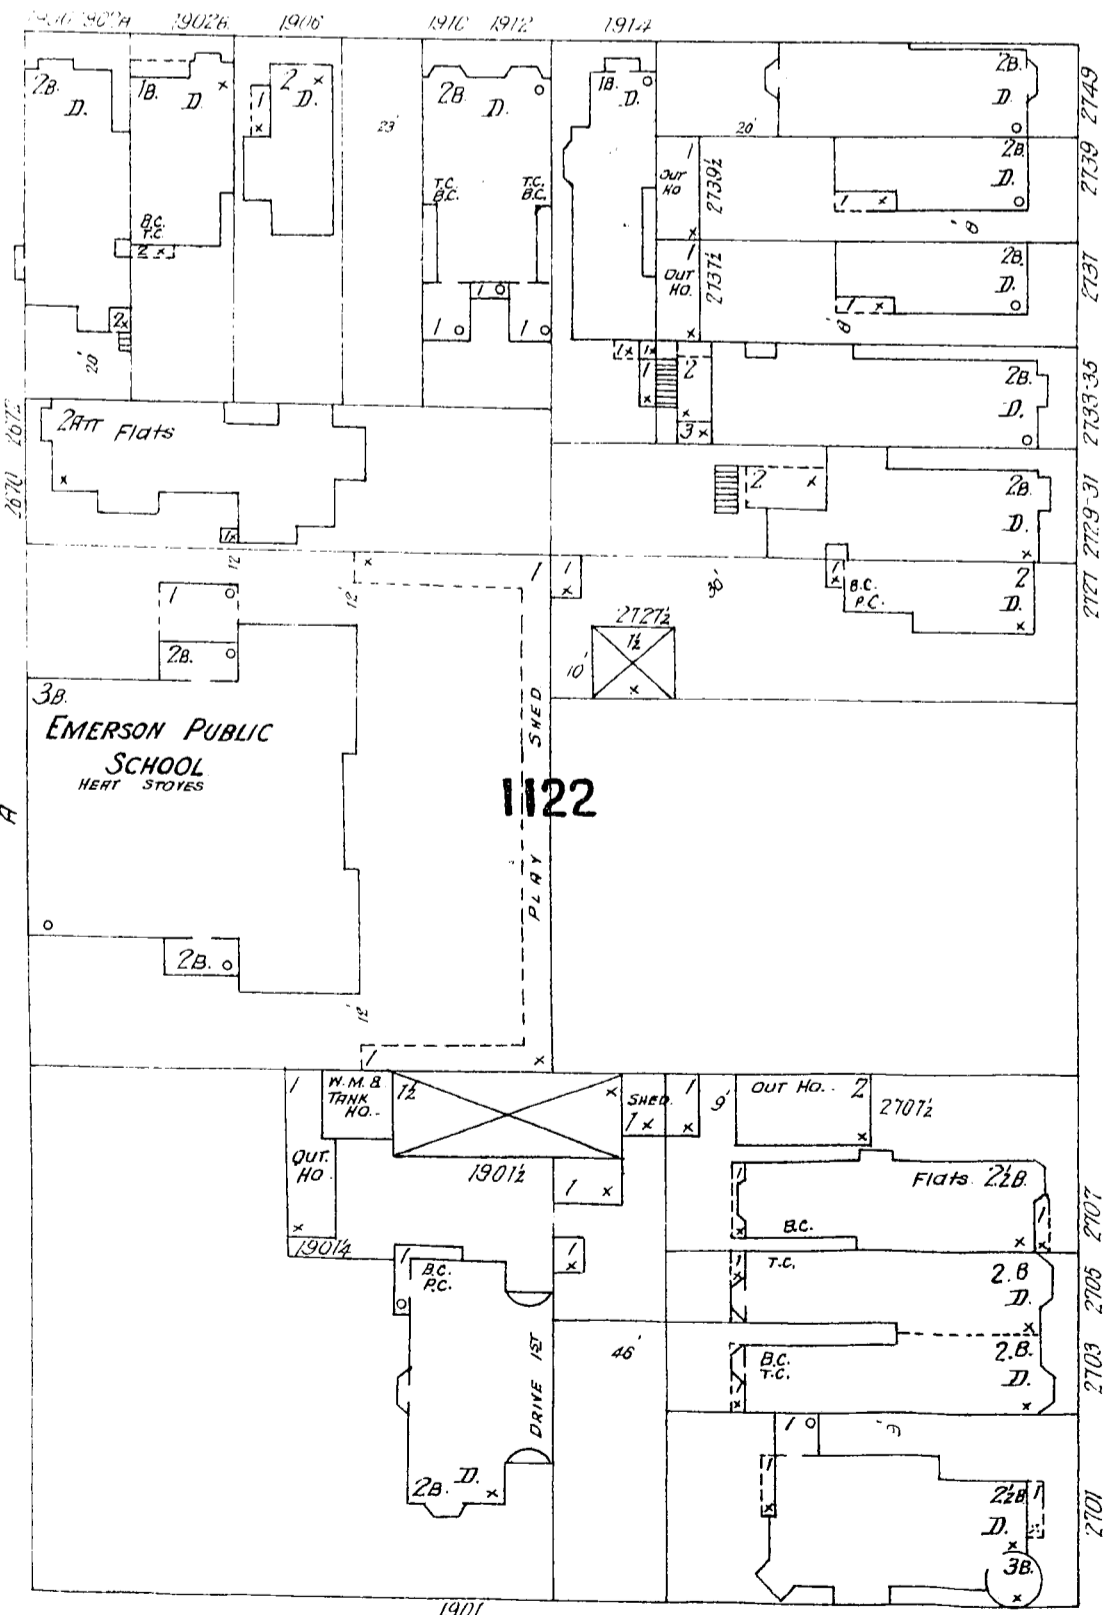

Scale of Feet.