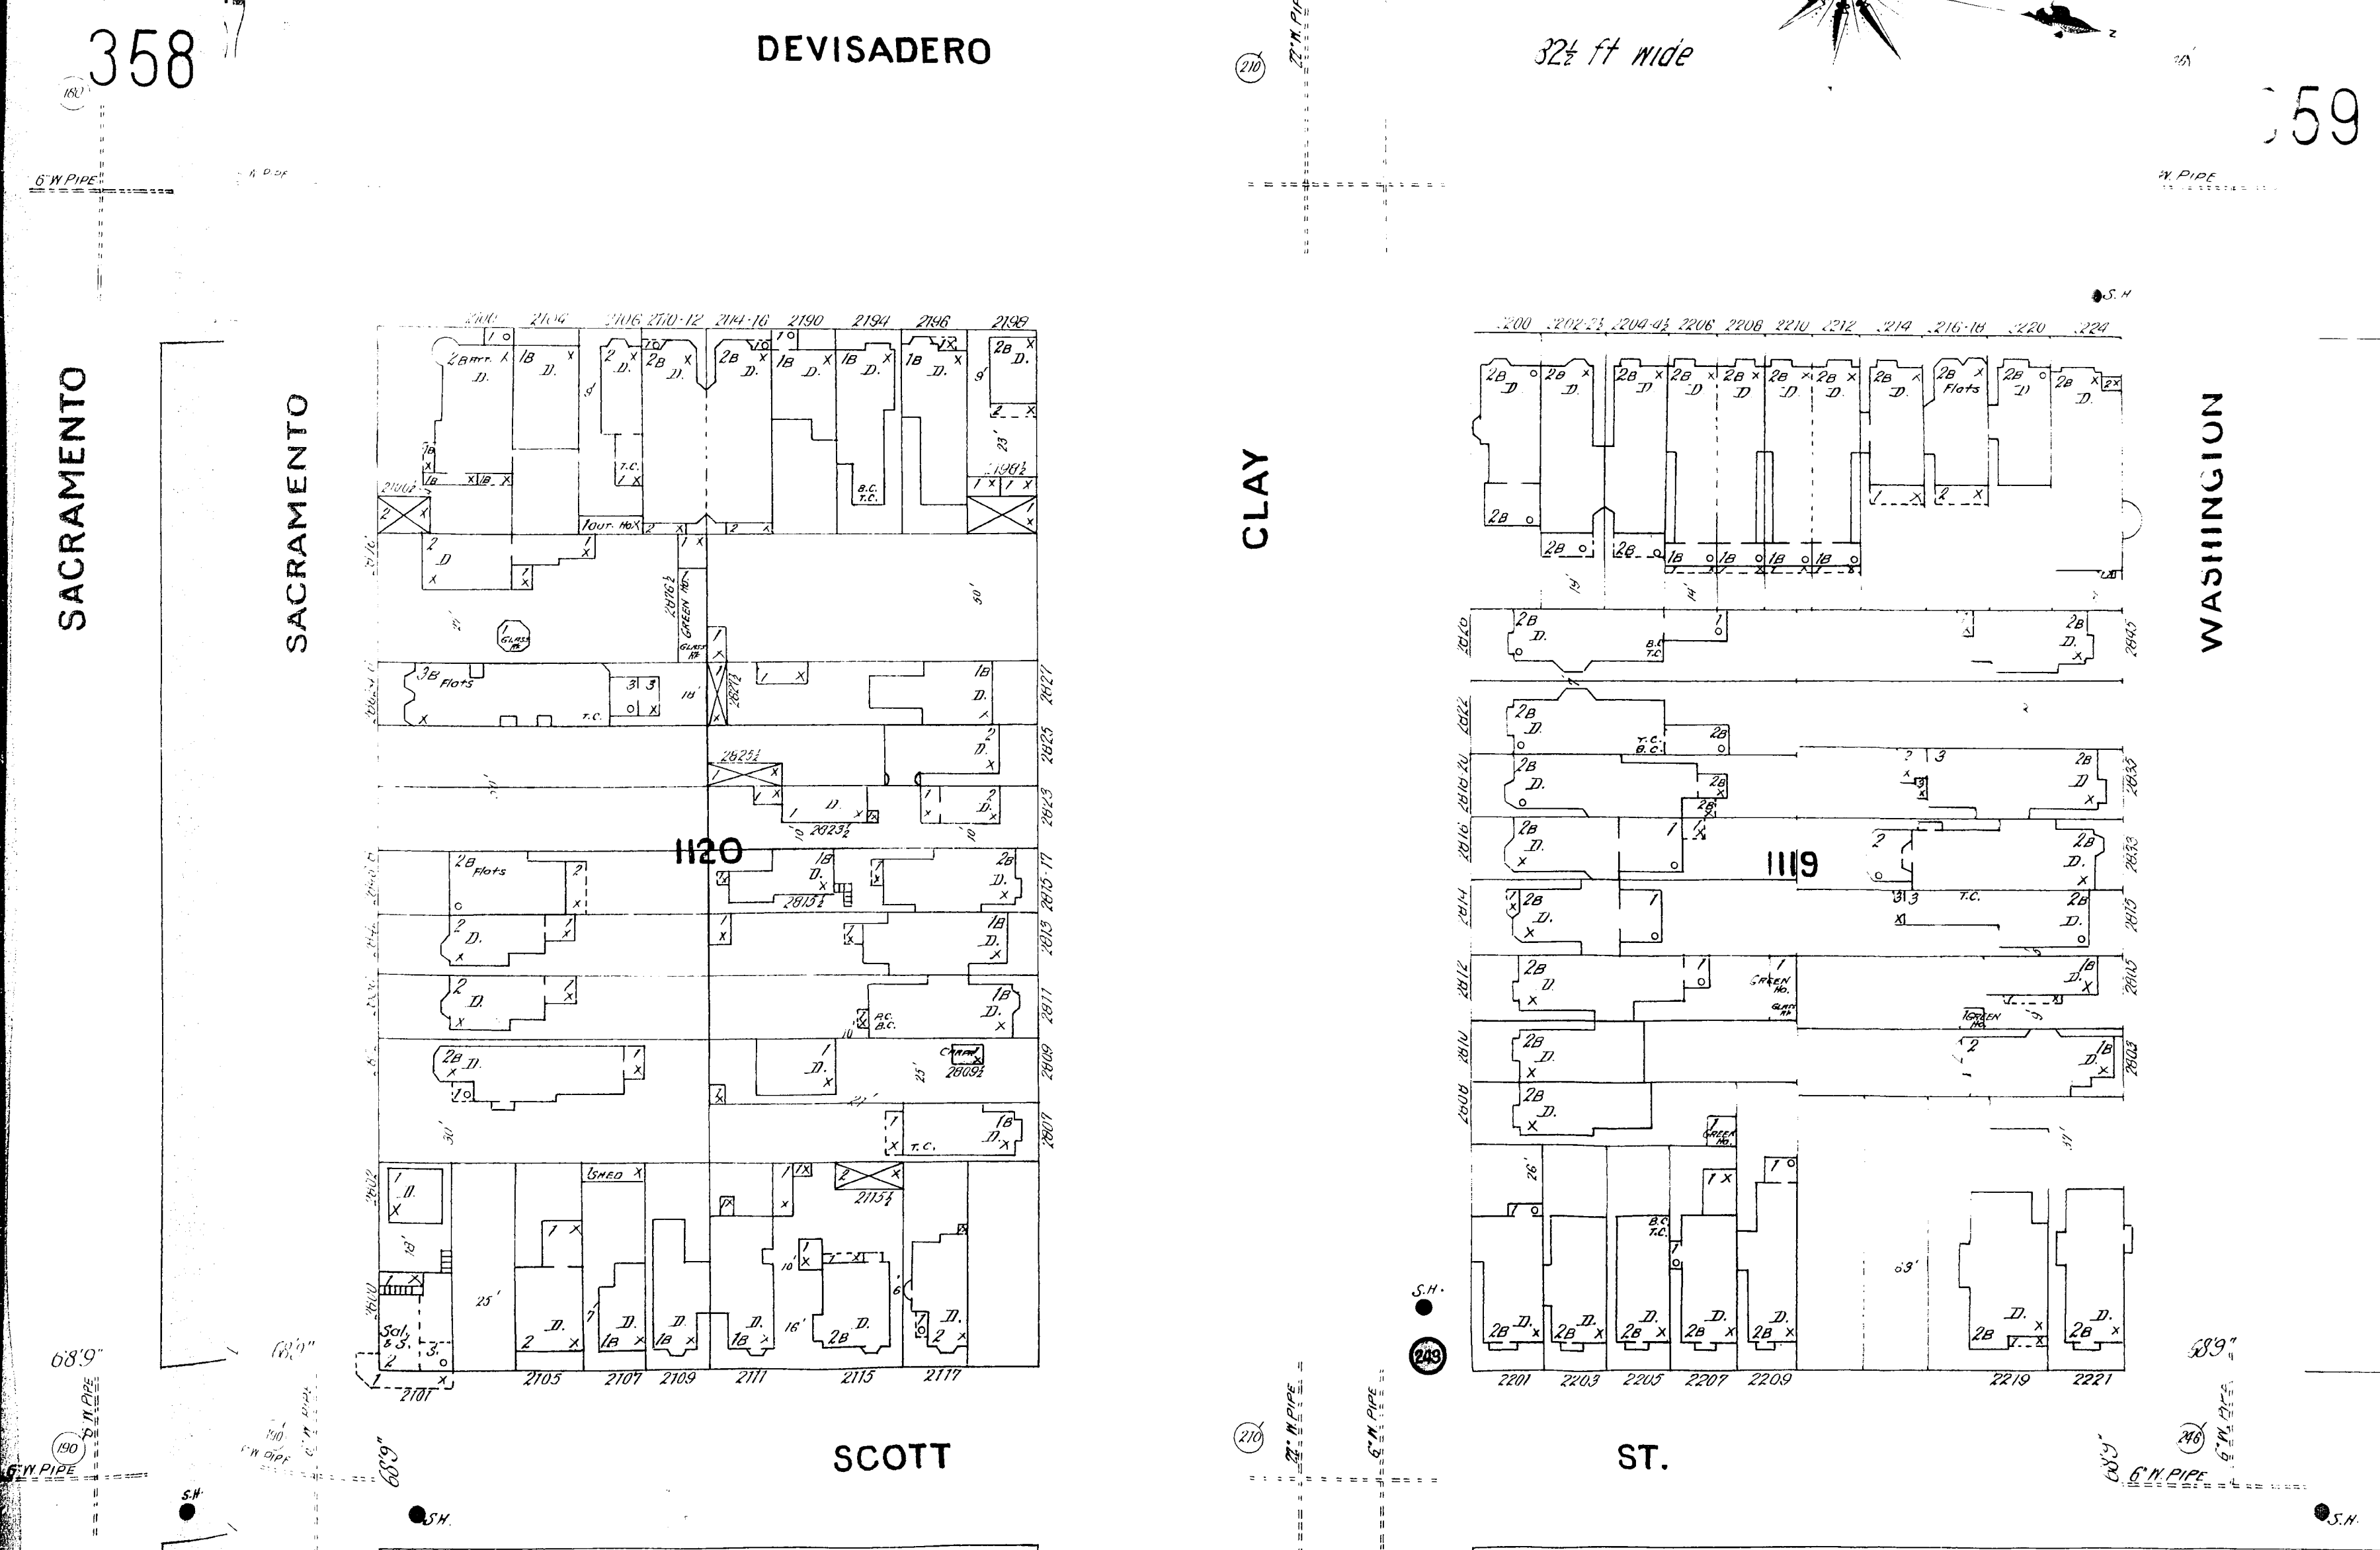

SEE VOLUME 382

FOUR

358

BRODERICK

ST.

DEVISADERO

32 1/2 ft wide

SCOTT

ST.

338

Scale of Feet.

ALTA PLAZA

0