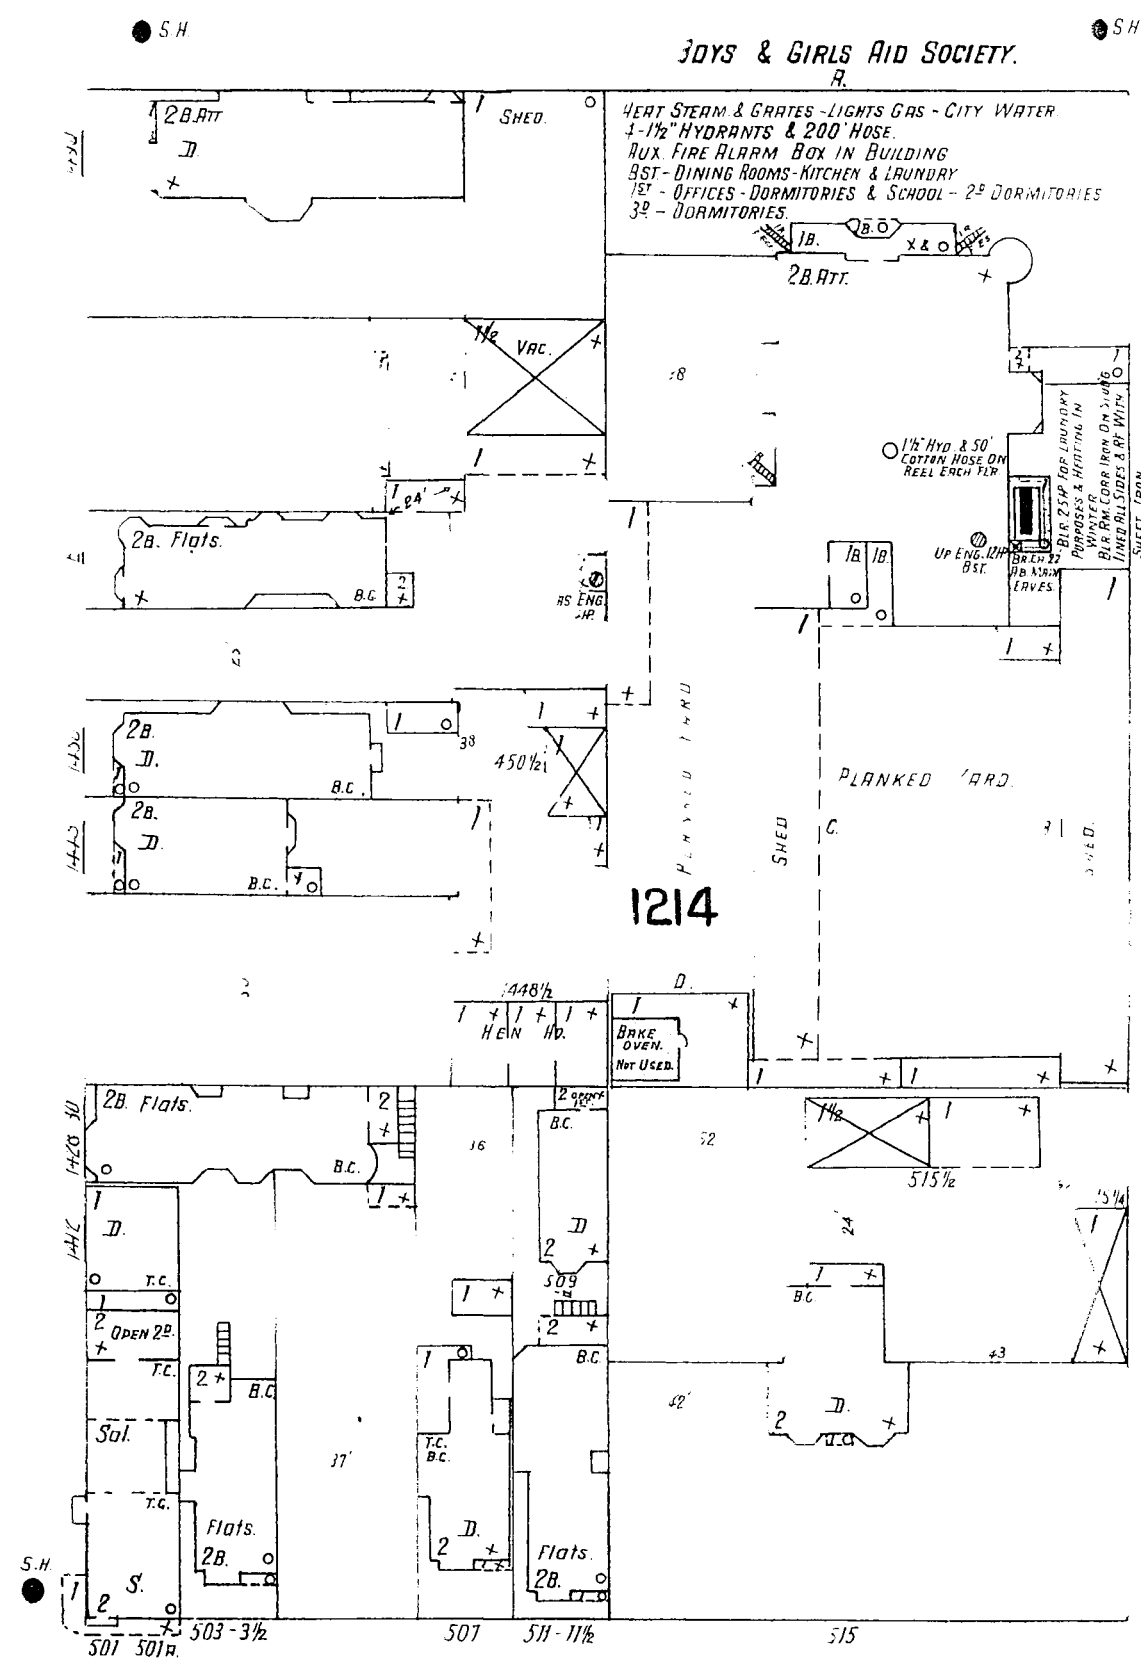

391

ST.

200

68'9"

38'9"

594

51

68'9" ft wide.

00 ft wide.

377

HAYES

GROVE

30YS & GIRLS AID SOCIETY.

1214

38'9"

ST.

196

60'4"

LYON

68'9"

ST.

194

6' W PIPE

6' W PIPE