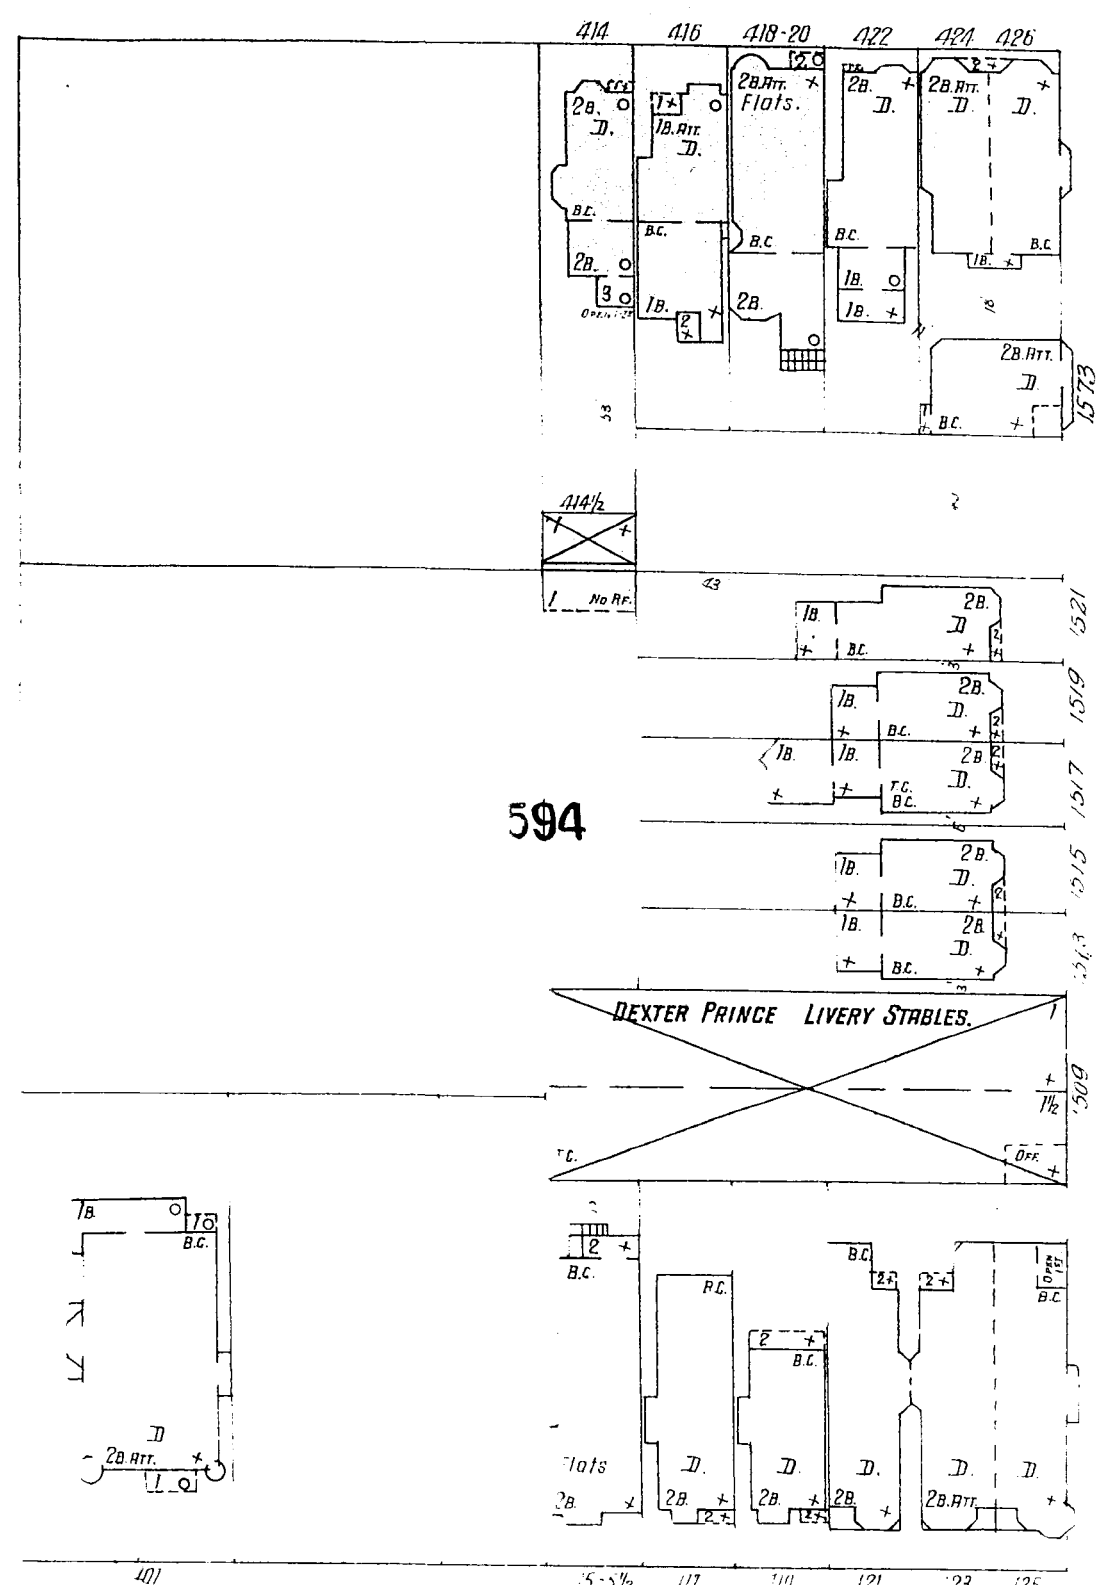

391

ST.

200

68'9"

38'9"

594

51

68'9" ft wide.

00 ft wide.

377

HAYES

GROVE

30YS & GIRLS AID SOCIETY.

1214

38'9"

ST.

196

60'4"

LYON

68'9"

ST.

194

6' W PIPE

6' W PIPE

Scale of Feet.

350

T h r e e .

GOLDEN GATE PARK "PANHANDLE" 275' ft wide.

GOLDEN GATE PARK PANHANDLE 275' ft wide.

ST.

BAK

6' W PIPE