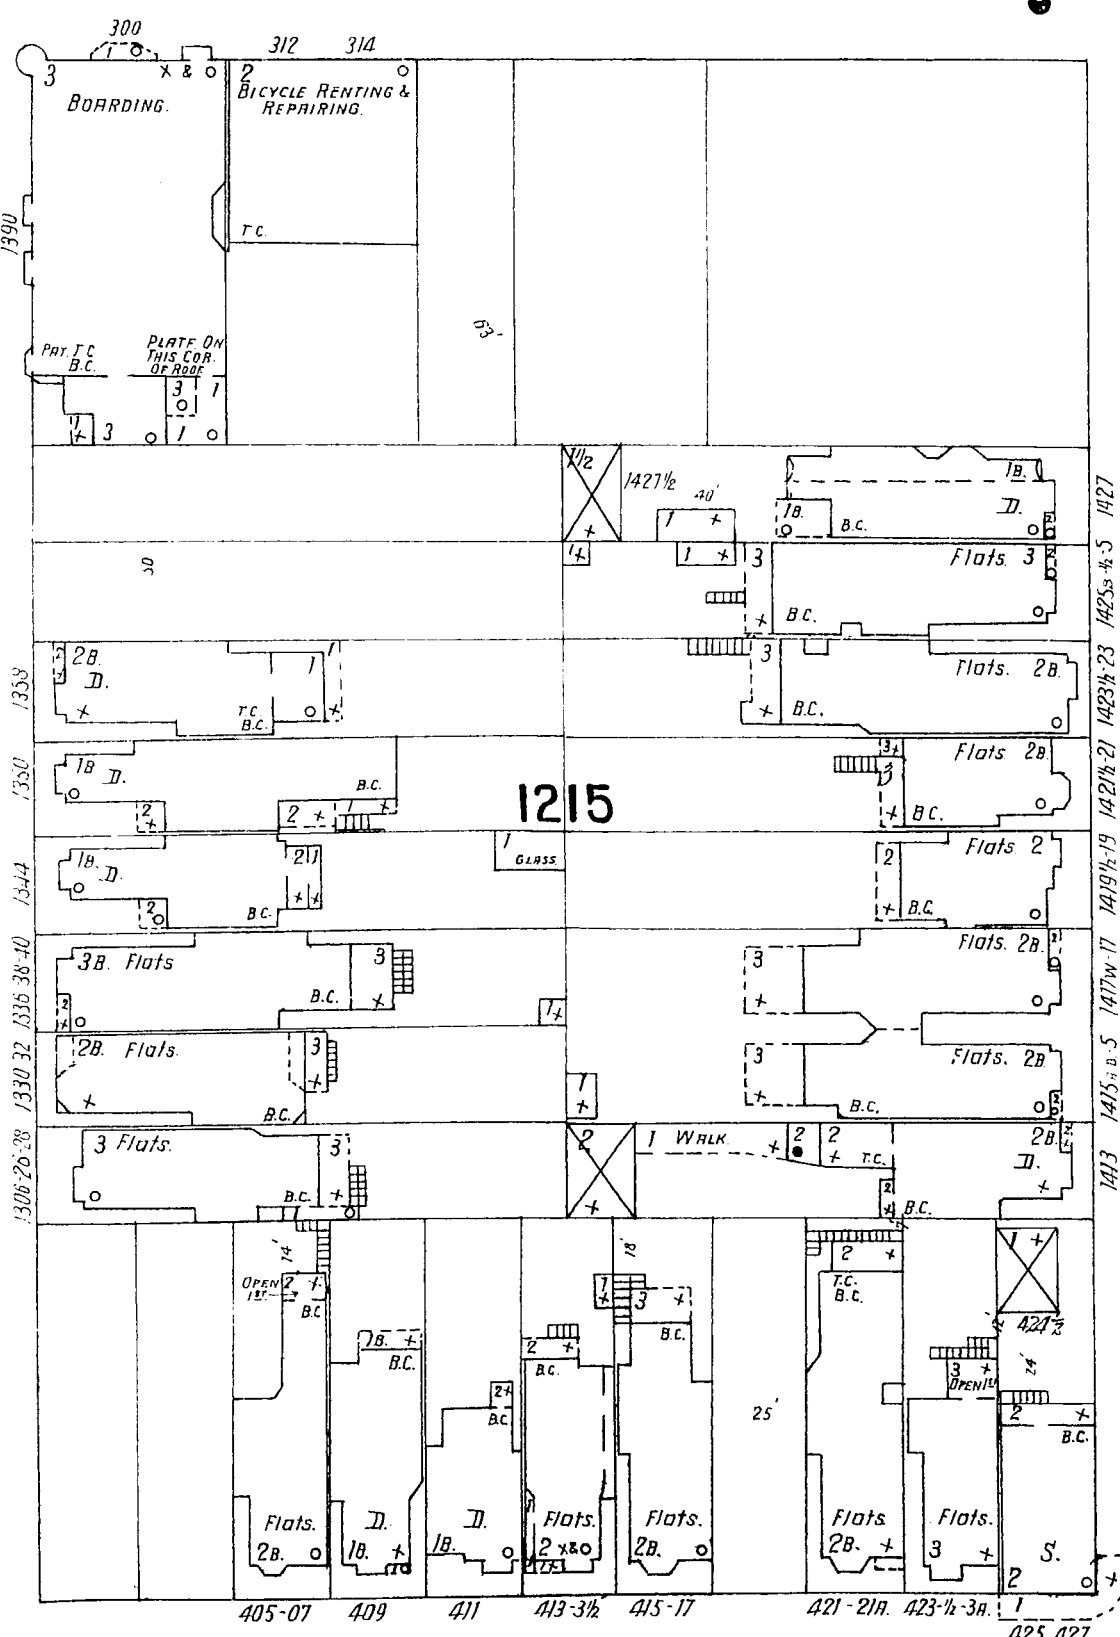

1215

68'9"

6' W PIPE

6' W PIPE

BRODERICK

S E E U D I U M E

Scale of Feet.

350

T h r e e .

GOLDEN GATE PARK "PANHANDLE" 275' ft wide.

GOLDEN GATE PARK PANHANDLE 275' ft wide.

ST.

BAK

6' W PIPE

6' W PIPE

6' W PIPE

6' W PIPE

6' W PIPE

6' W PIPE

6' W PIPE