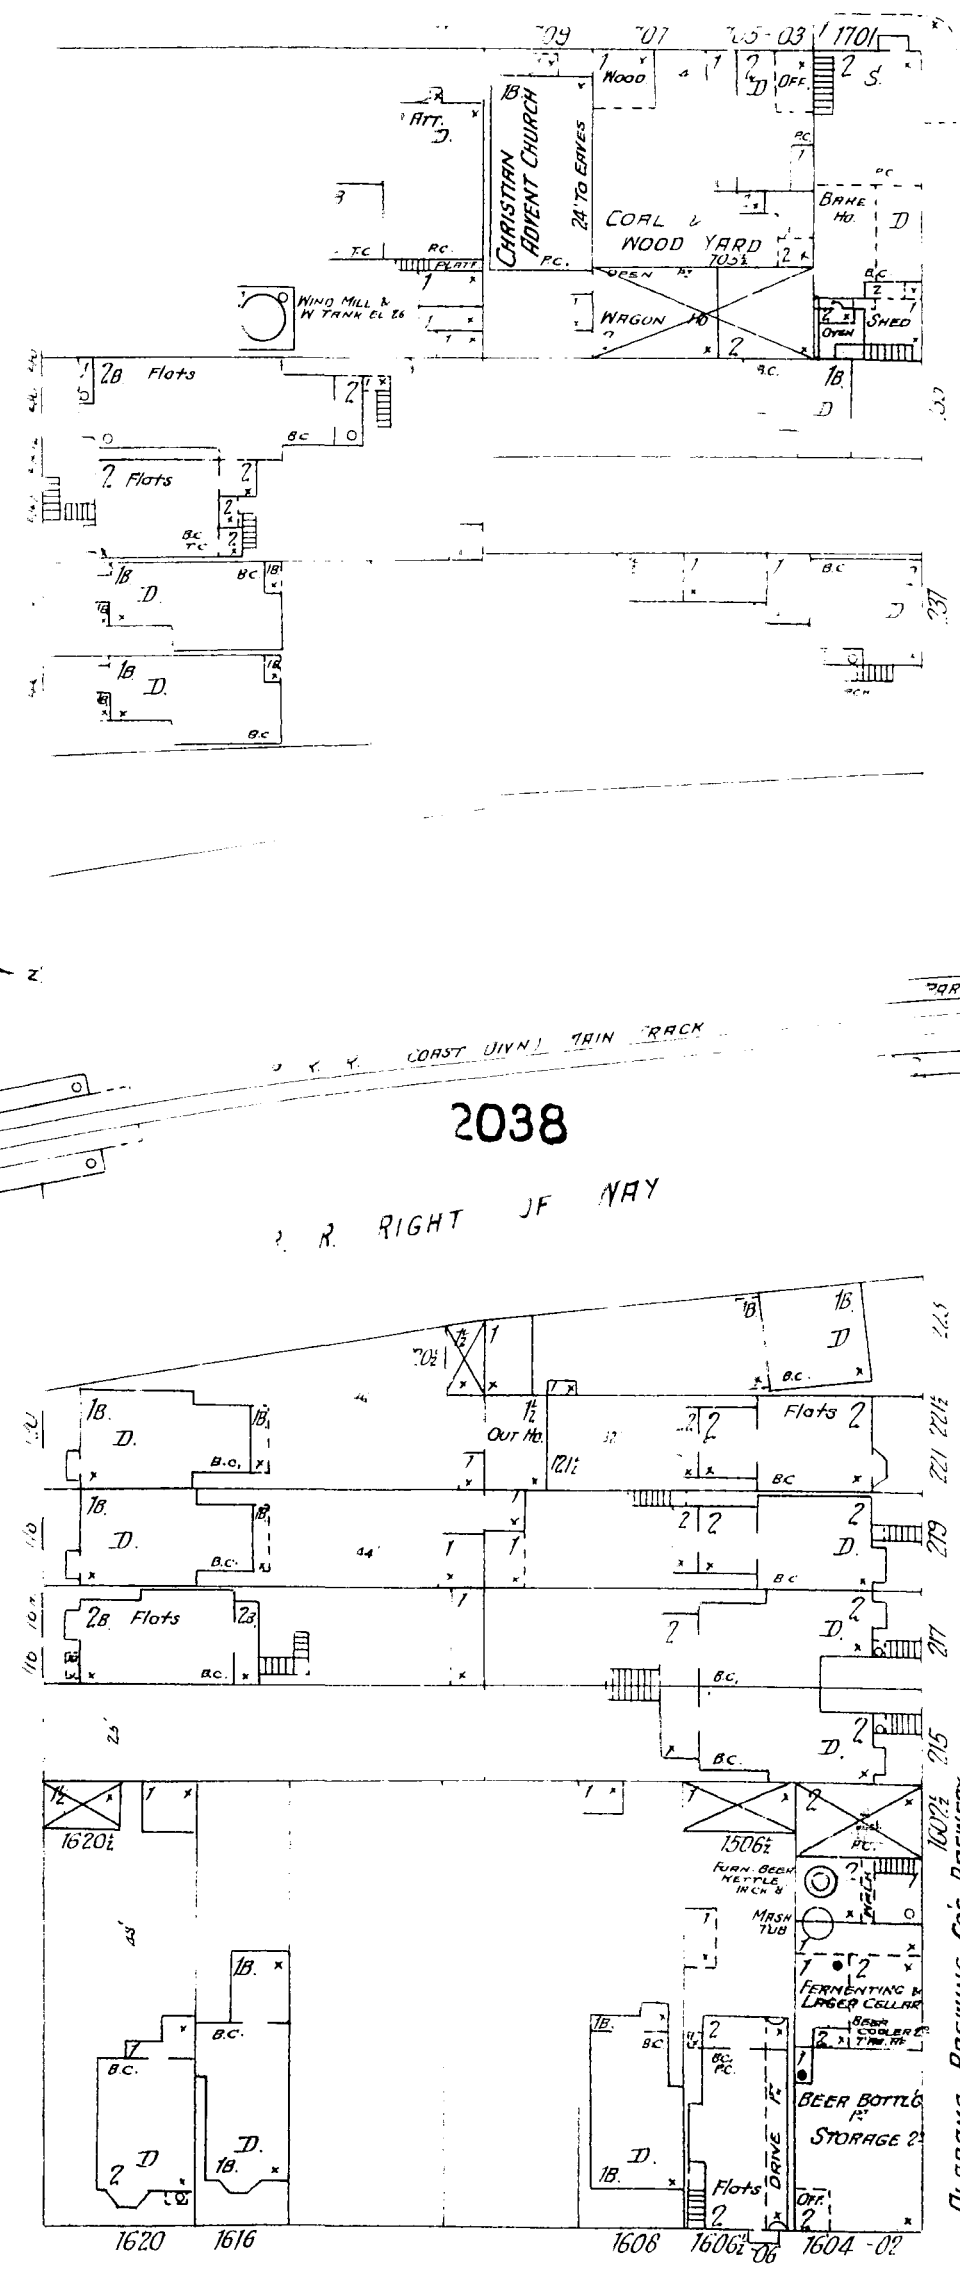

FRISCO VAL. VI. 6" N. PIPE
645
20" N. PIPE
80' 2"

SANCHEZ

659

ST.

6" N. PIPE
20" N. PIPE
64' (287)

692

WHITNEY ST.

DAME ST.

693

ST.

ST. 64 ft wide

ST.

646

30TH

CHEMERY ST.

694

WILLOWS FRENCH LAUNDRY
IRONING ROOM
WASH ROOM

DAY

Scale of Feet.

DOLORES

632

ST.

ST.

ALABAMA BREWING CO'S BREWERY
NO WATCHMAN NO POWER NO FIRE APPS