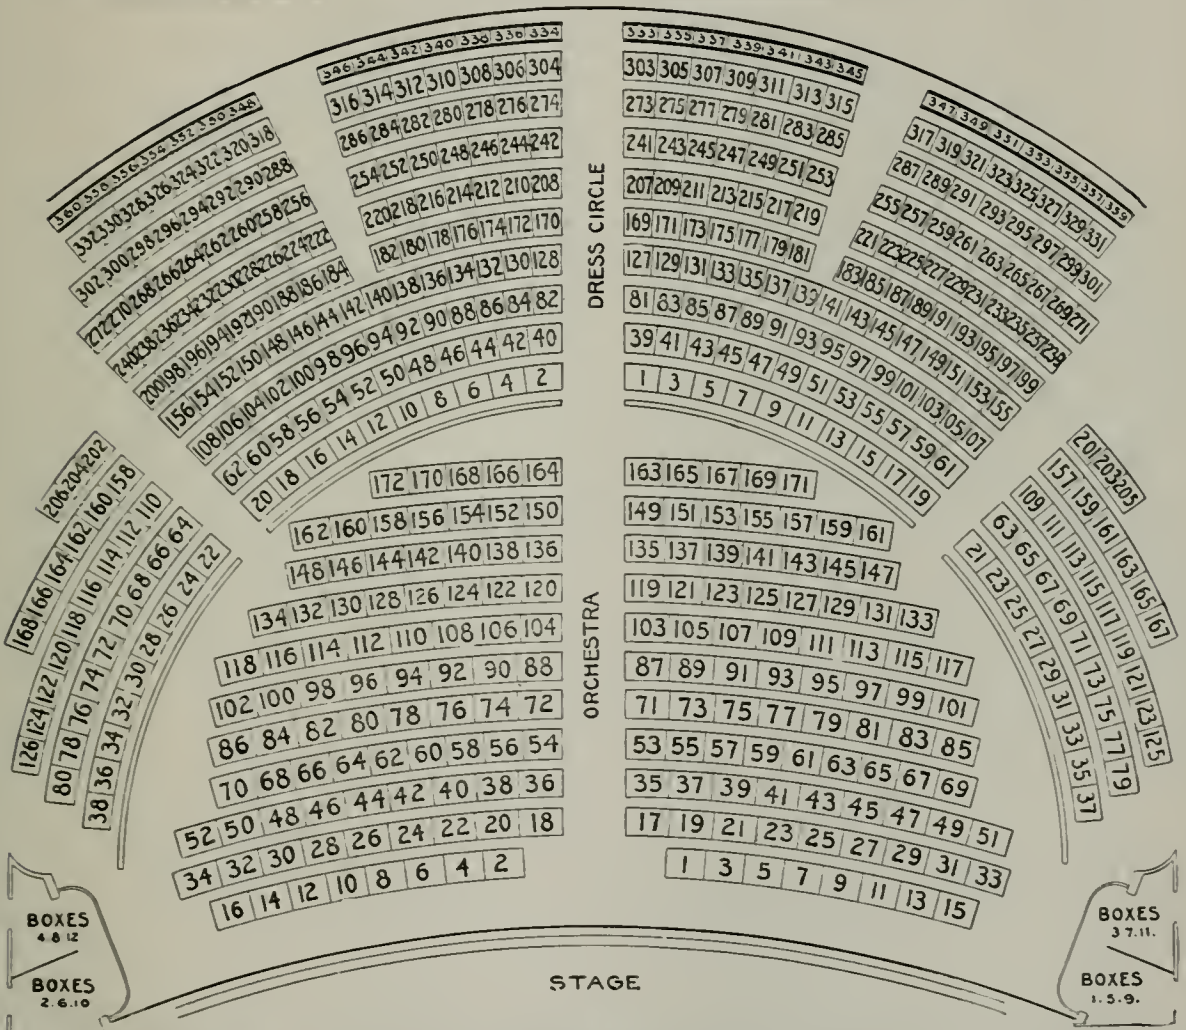

Order of any Dealer in California

Southfield Wellington Coal

CHARLES R. ALLEN, Wholesale Agent.

144 Stewart Street, - - - SAN FRANCISCO

972 Broadway, - - - OAKLAND

S. F. Tel. Main 1845

Oakland Tel. Main 68

BALDWIN THEATRE—Baldwin Hotel, Market and Powell Sts. Tel Red 901.