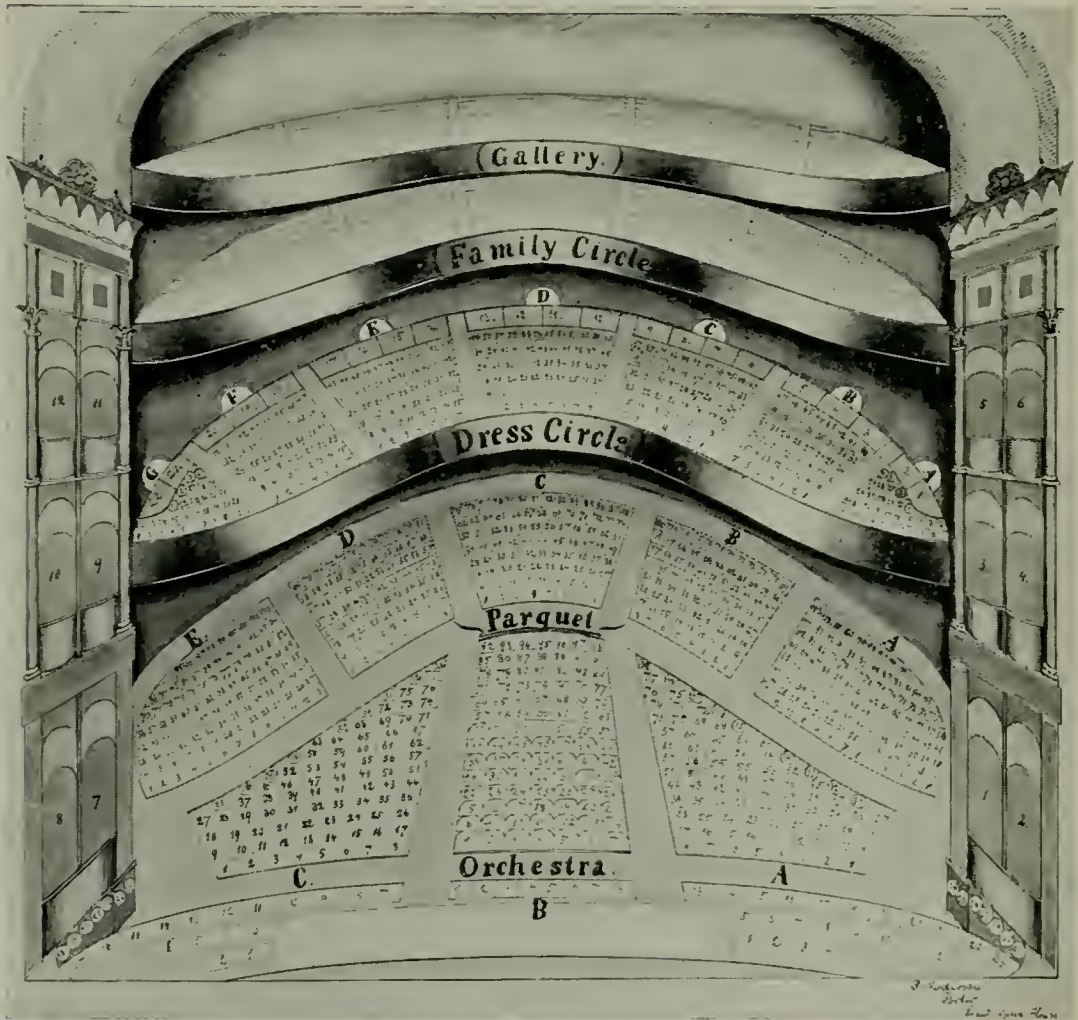

J. Guillaume Flamant

Mlle. A. Hasler

**PIANIST
STUDIO**

ARTIST in Oil, Water Colors
.... and Pastel

Room 64 Donahue Building 14 Grant Ave. San Francisco.

MOROSCOS GRAND OPERA HOUSE

LAWTON & CO.

Manufacturer Duplicating Apparatus and
The Neograph, The Simplex Printer
The Duplicator, Improved
Hectograph, and Supplies
Rubber Stamp Pads.