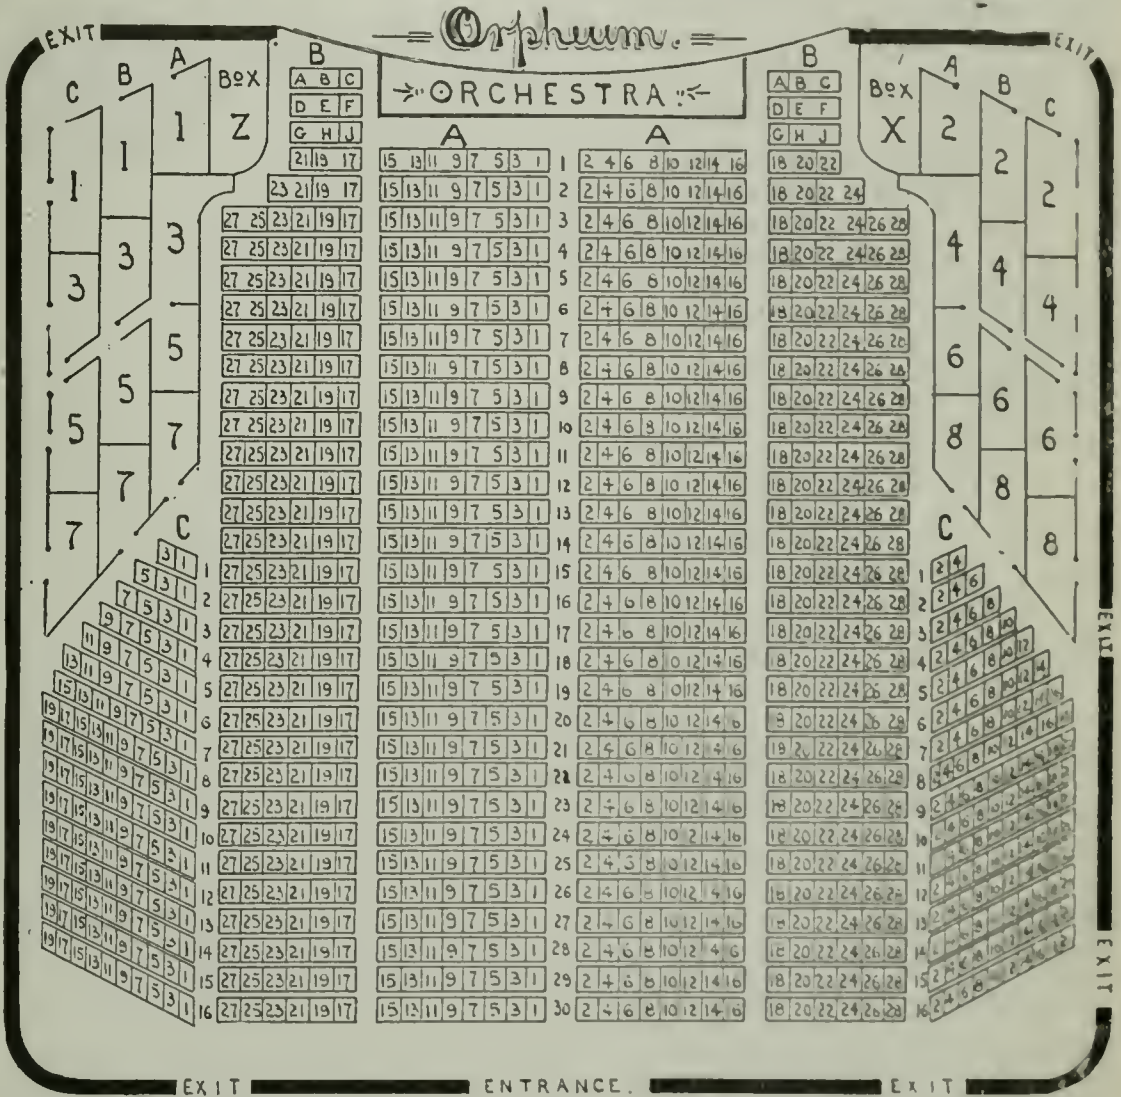

CURTASZ
IS THE NAME WE ASK
YOU TO REMEMBER
WHEN ABOUT TO
PURCHASE A PIANO
16, 18, 20, O'FARRELL ST. S. F.

THE SIGN OF THE GARGOYLE
ANTIQUES

Old Silver and Plate, Pewters, Bronzes, China,
Brocads, Prints, Brasses and Objects of Art
Antique furniture a specialty. Commissions
for house furnishing executed.

Hours, 3 to 5 p.m.

424 Pine Street, Room 12, San Francisco

ORPHEUM THEATRE—119 O'Farrell St., Tel. call for Orpheum.