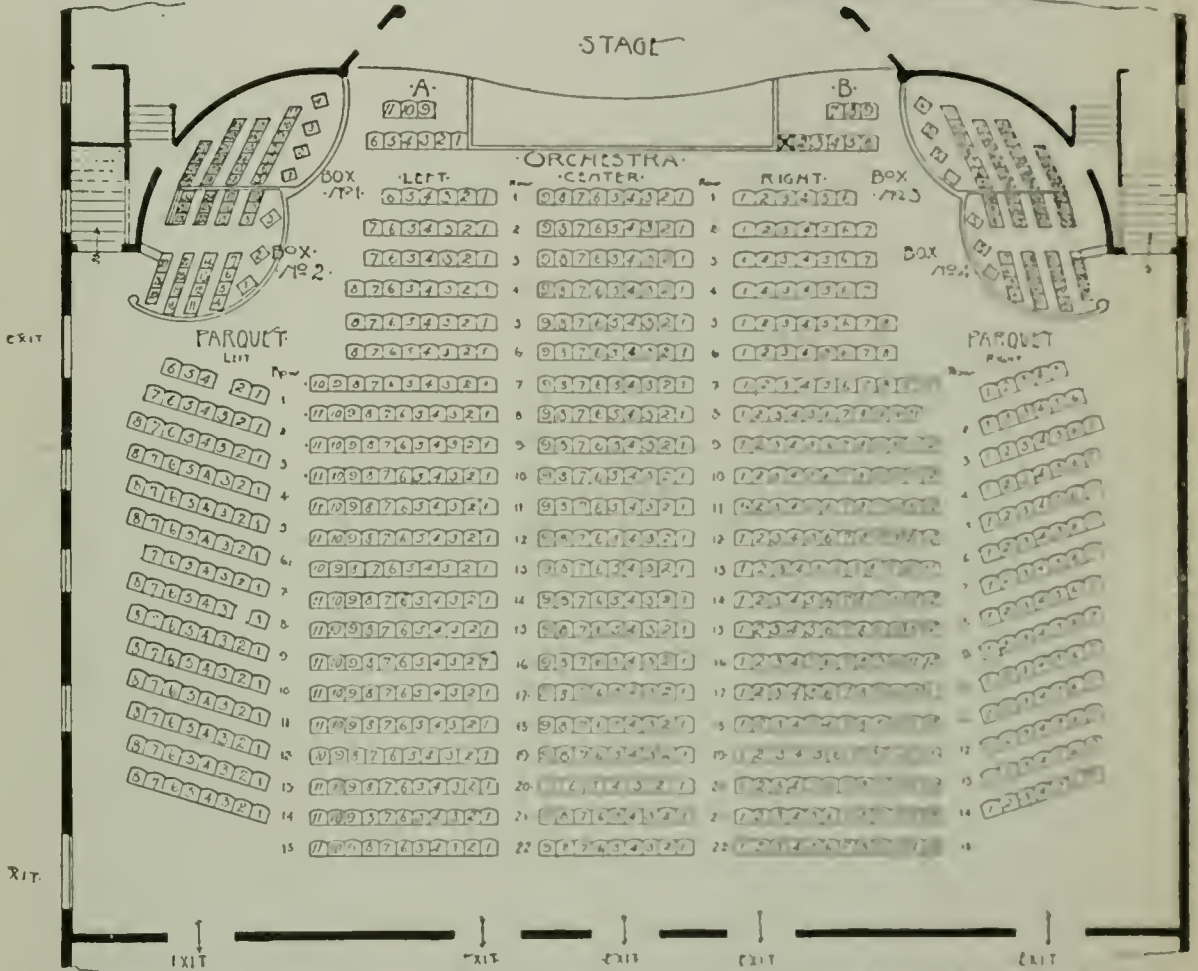

Southfield Wellington Peacock
(Rock Springs) Cerrillos Anthra-
cite Gallup (New Mexico)

COAL

CHARLES R. ALLEN
114 Steuart Street
San Francisco

Broadway Wharf, Oakland

Walnut Street Wharf, Alameda

Sold by all Coal Dealers in California

Ladies

Do you use Golden Gate
Compressed Yeast?
If not! Why not? Its the
best yeast for all kinds
of Baking.