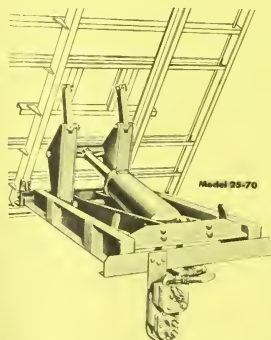

THATCHER BODY CO.

POWER LOADING RENDERING BODIES

CUT PER-TON PICKUP COSTS AND INCREASE PRODUCTIVITY

DISTRIBUTORS FOR:
BROWN CARGO VANS
KOENIG SERVICE BODIES

THATCHER BODY CO.
PHONE 334-7500

Industrial Way, West S. F. Industrial Park, Brisbane