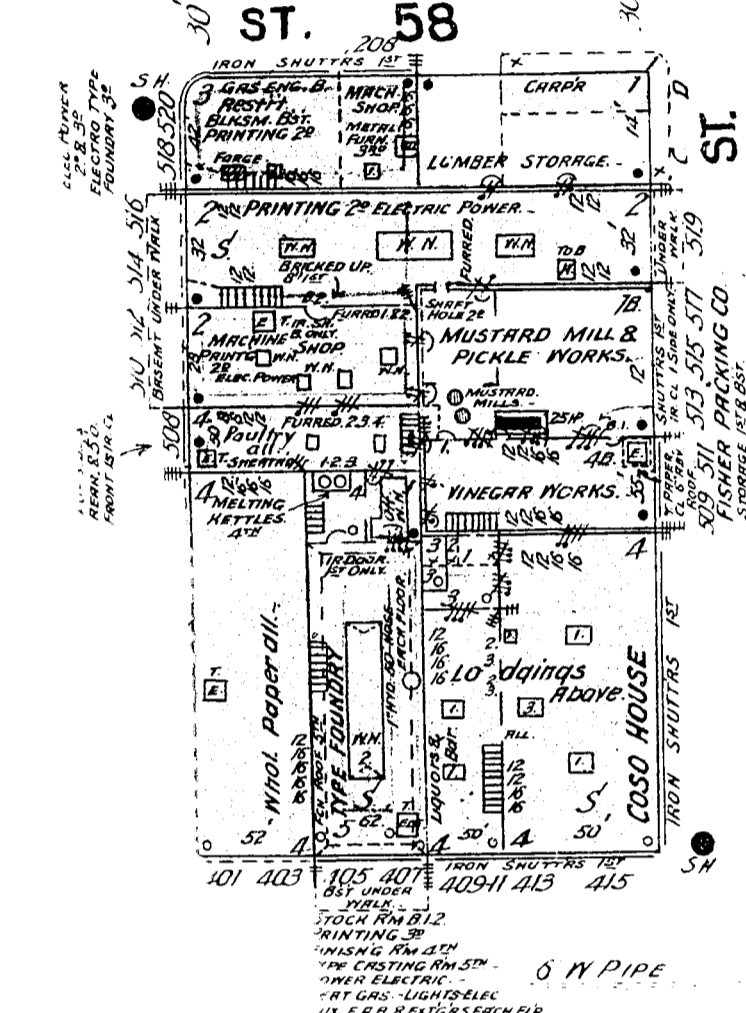

PACIFIC MUTUAL LIFE INS CO'S BLDG.
OFFICES ALL
STONE FRONTS 12'x8'
SLATED FRENCH ROOF 8'x5'
LIGHT WELLS & ELEVATOR LATHED
& PLASTERED.
FURRED ON WIRE LATHED ALL FLOORS -
FOUR WATER PANS EACH FLOOR.

SANSOME

58'9" wide