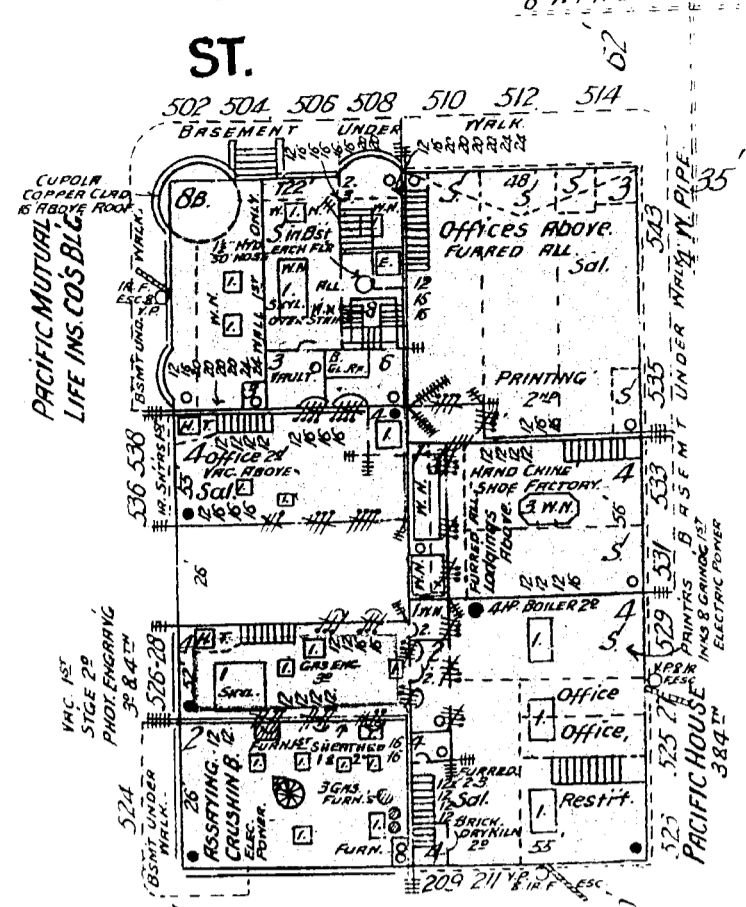

PACIFIC MUTUAL LIFE INS CO'S BLDG.
OFFICES ALL
STONE FRONTS 12'x8'
SLATED FRENCH ROOF 8'x5'
LIGHT WELLS & ELEVATOR LATHED
& PLASTERED.
FURRED ON WIRE LATHED ALL FLOORS -
FOUR WATER PANS EACH FLOOR.

SANSOME

58'9" wide