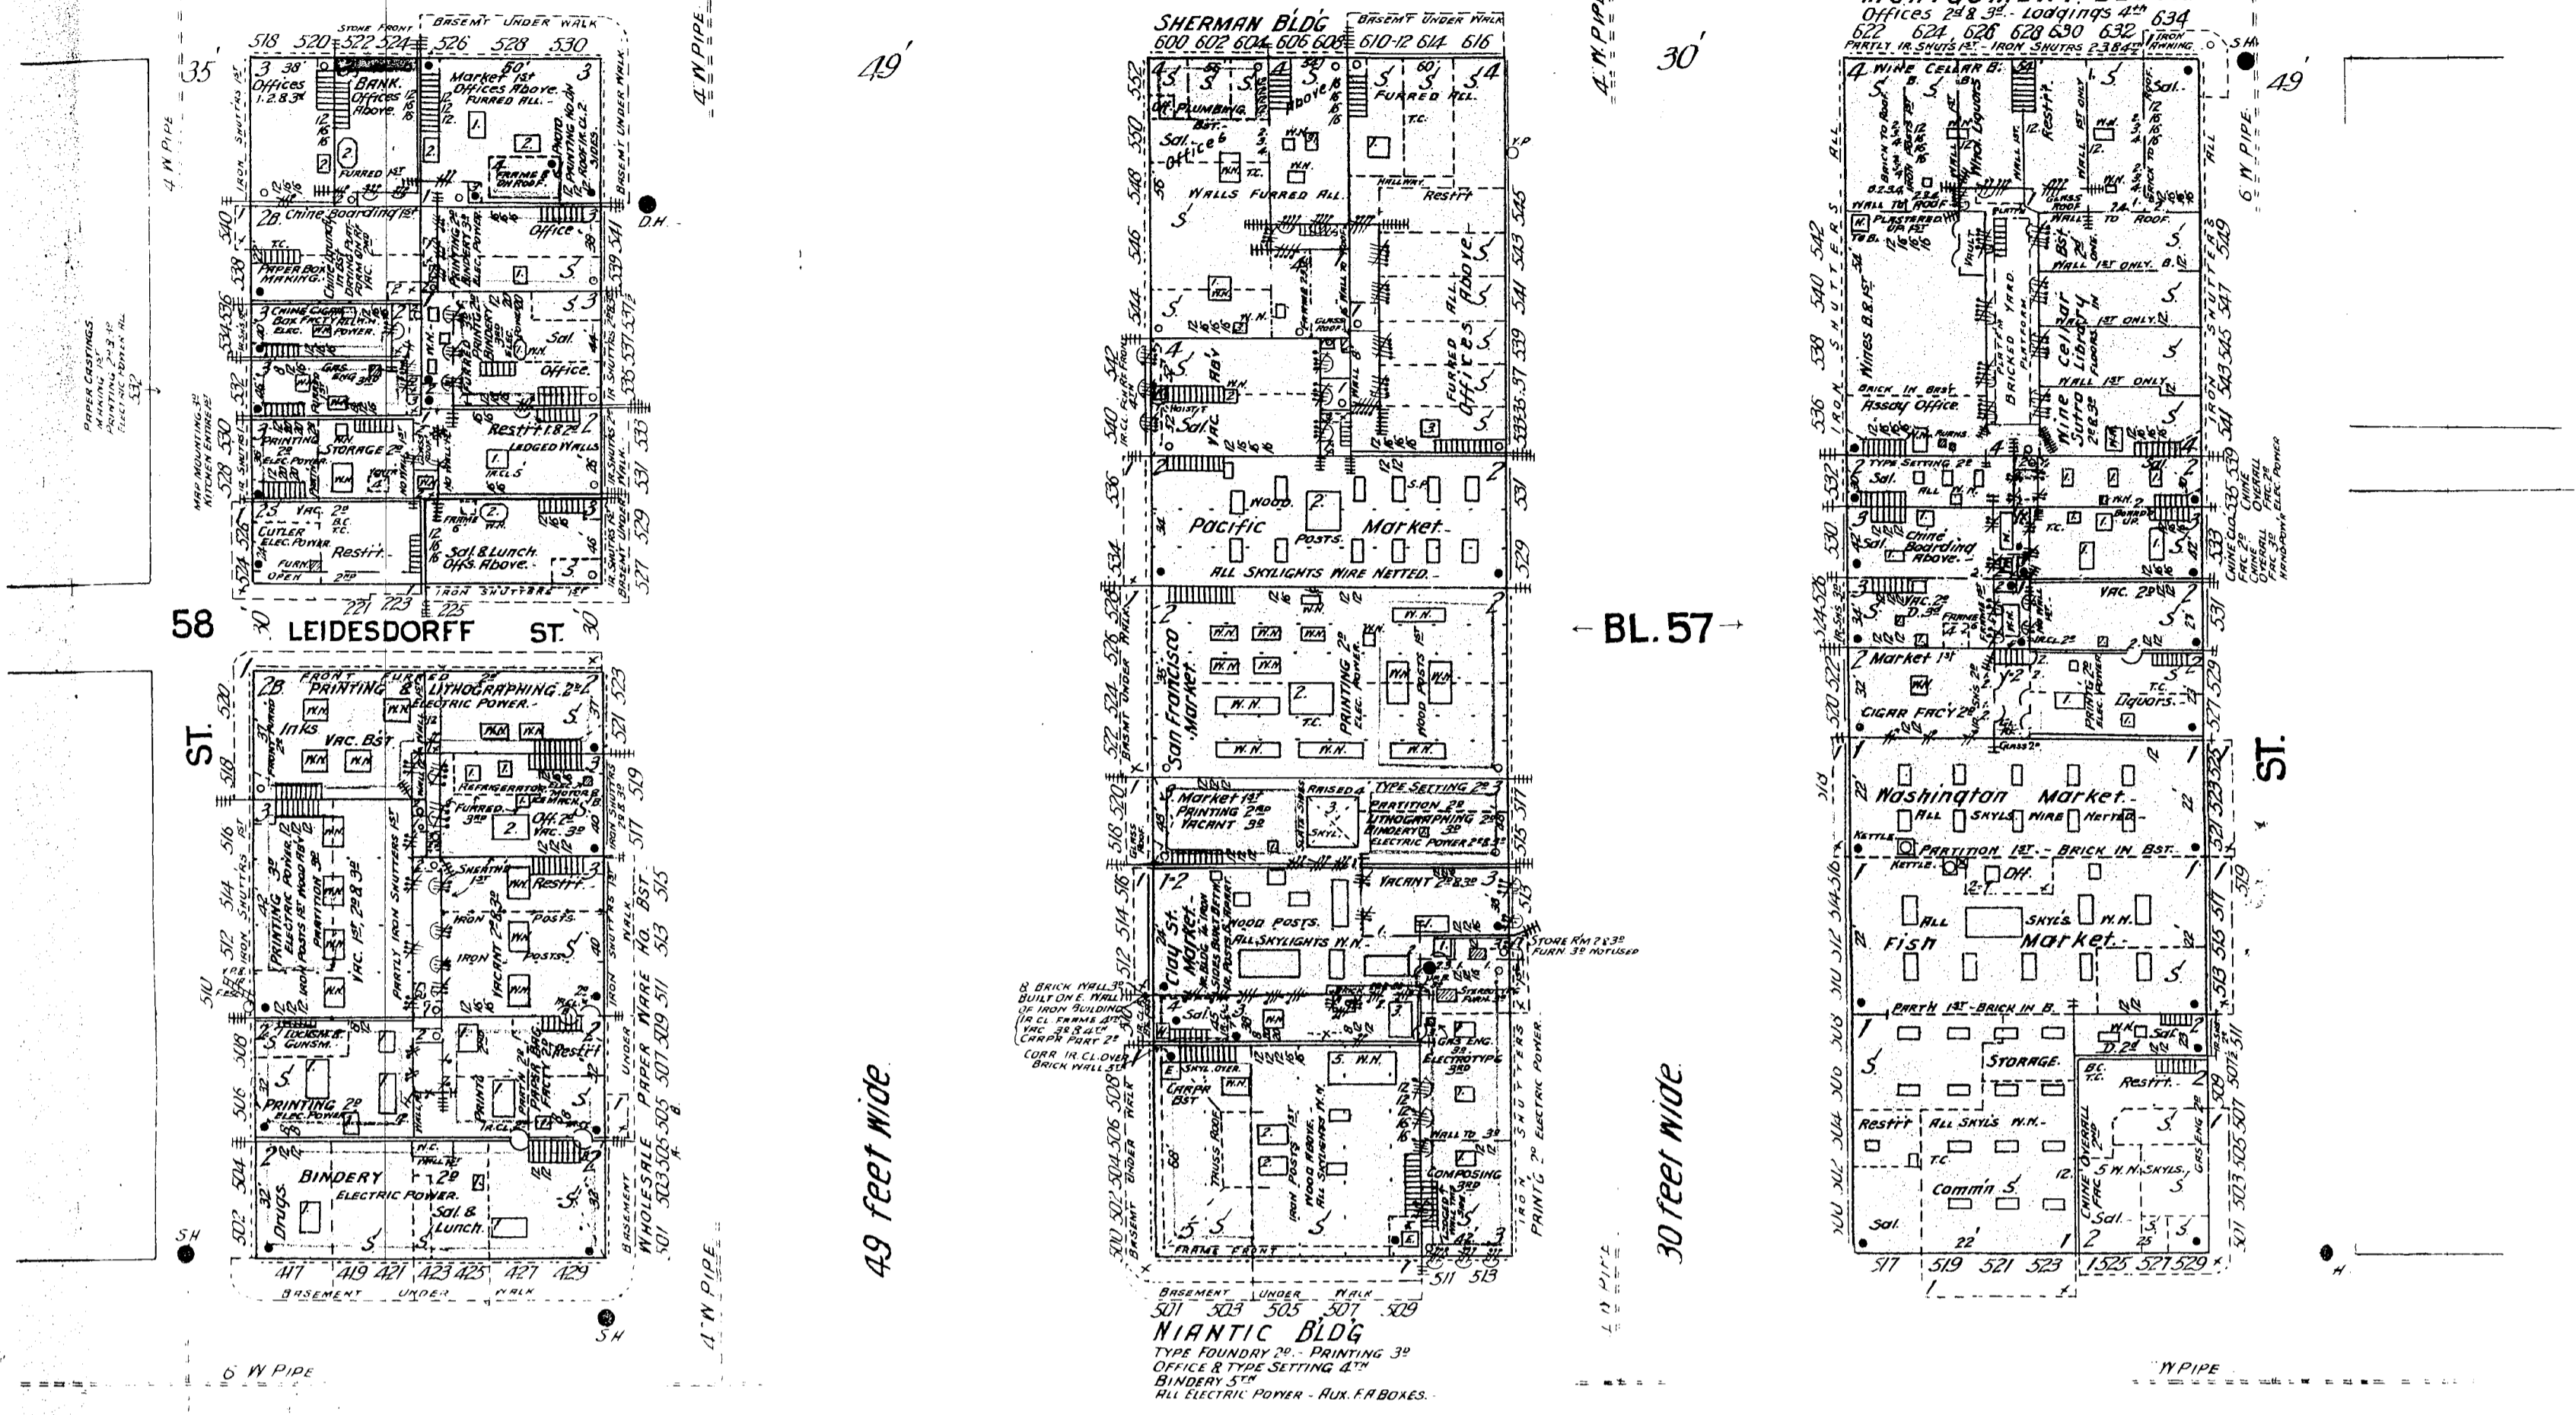

S. N. PIPE
MONTGOMERY AV.

28

MONTGOMERY

SANSOME 68'9" wide

BATTERY

10

Scale of Feet.

Shorn