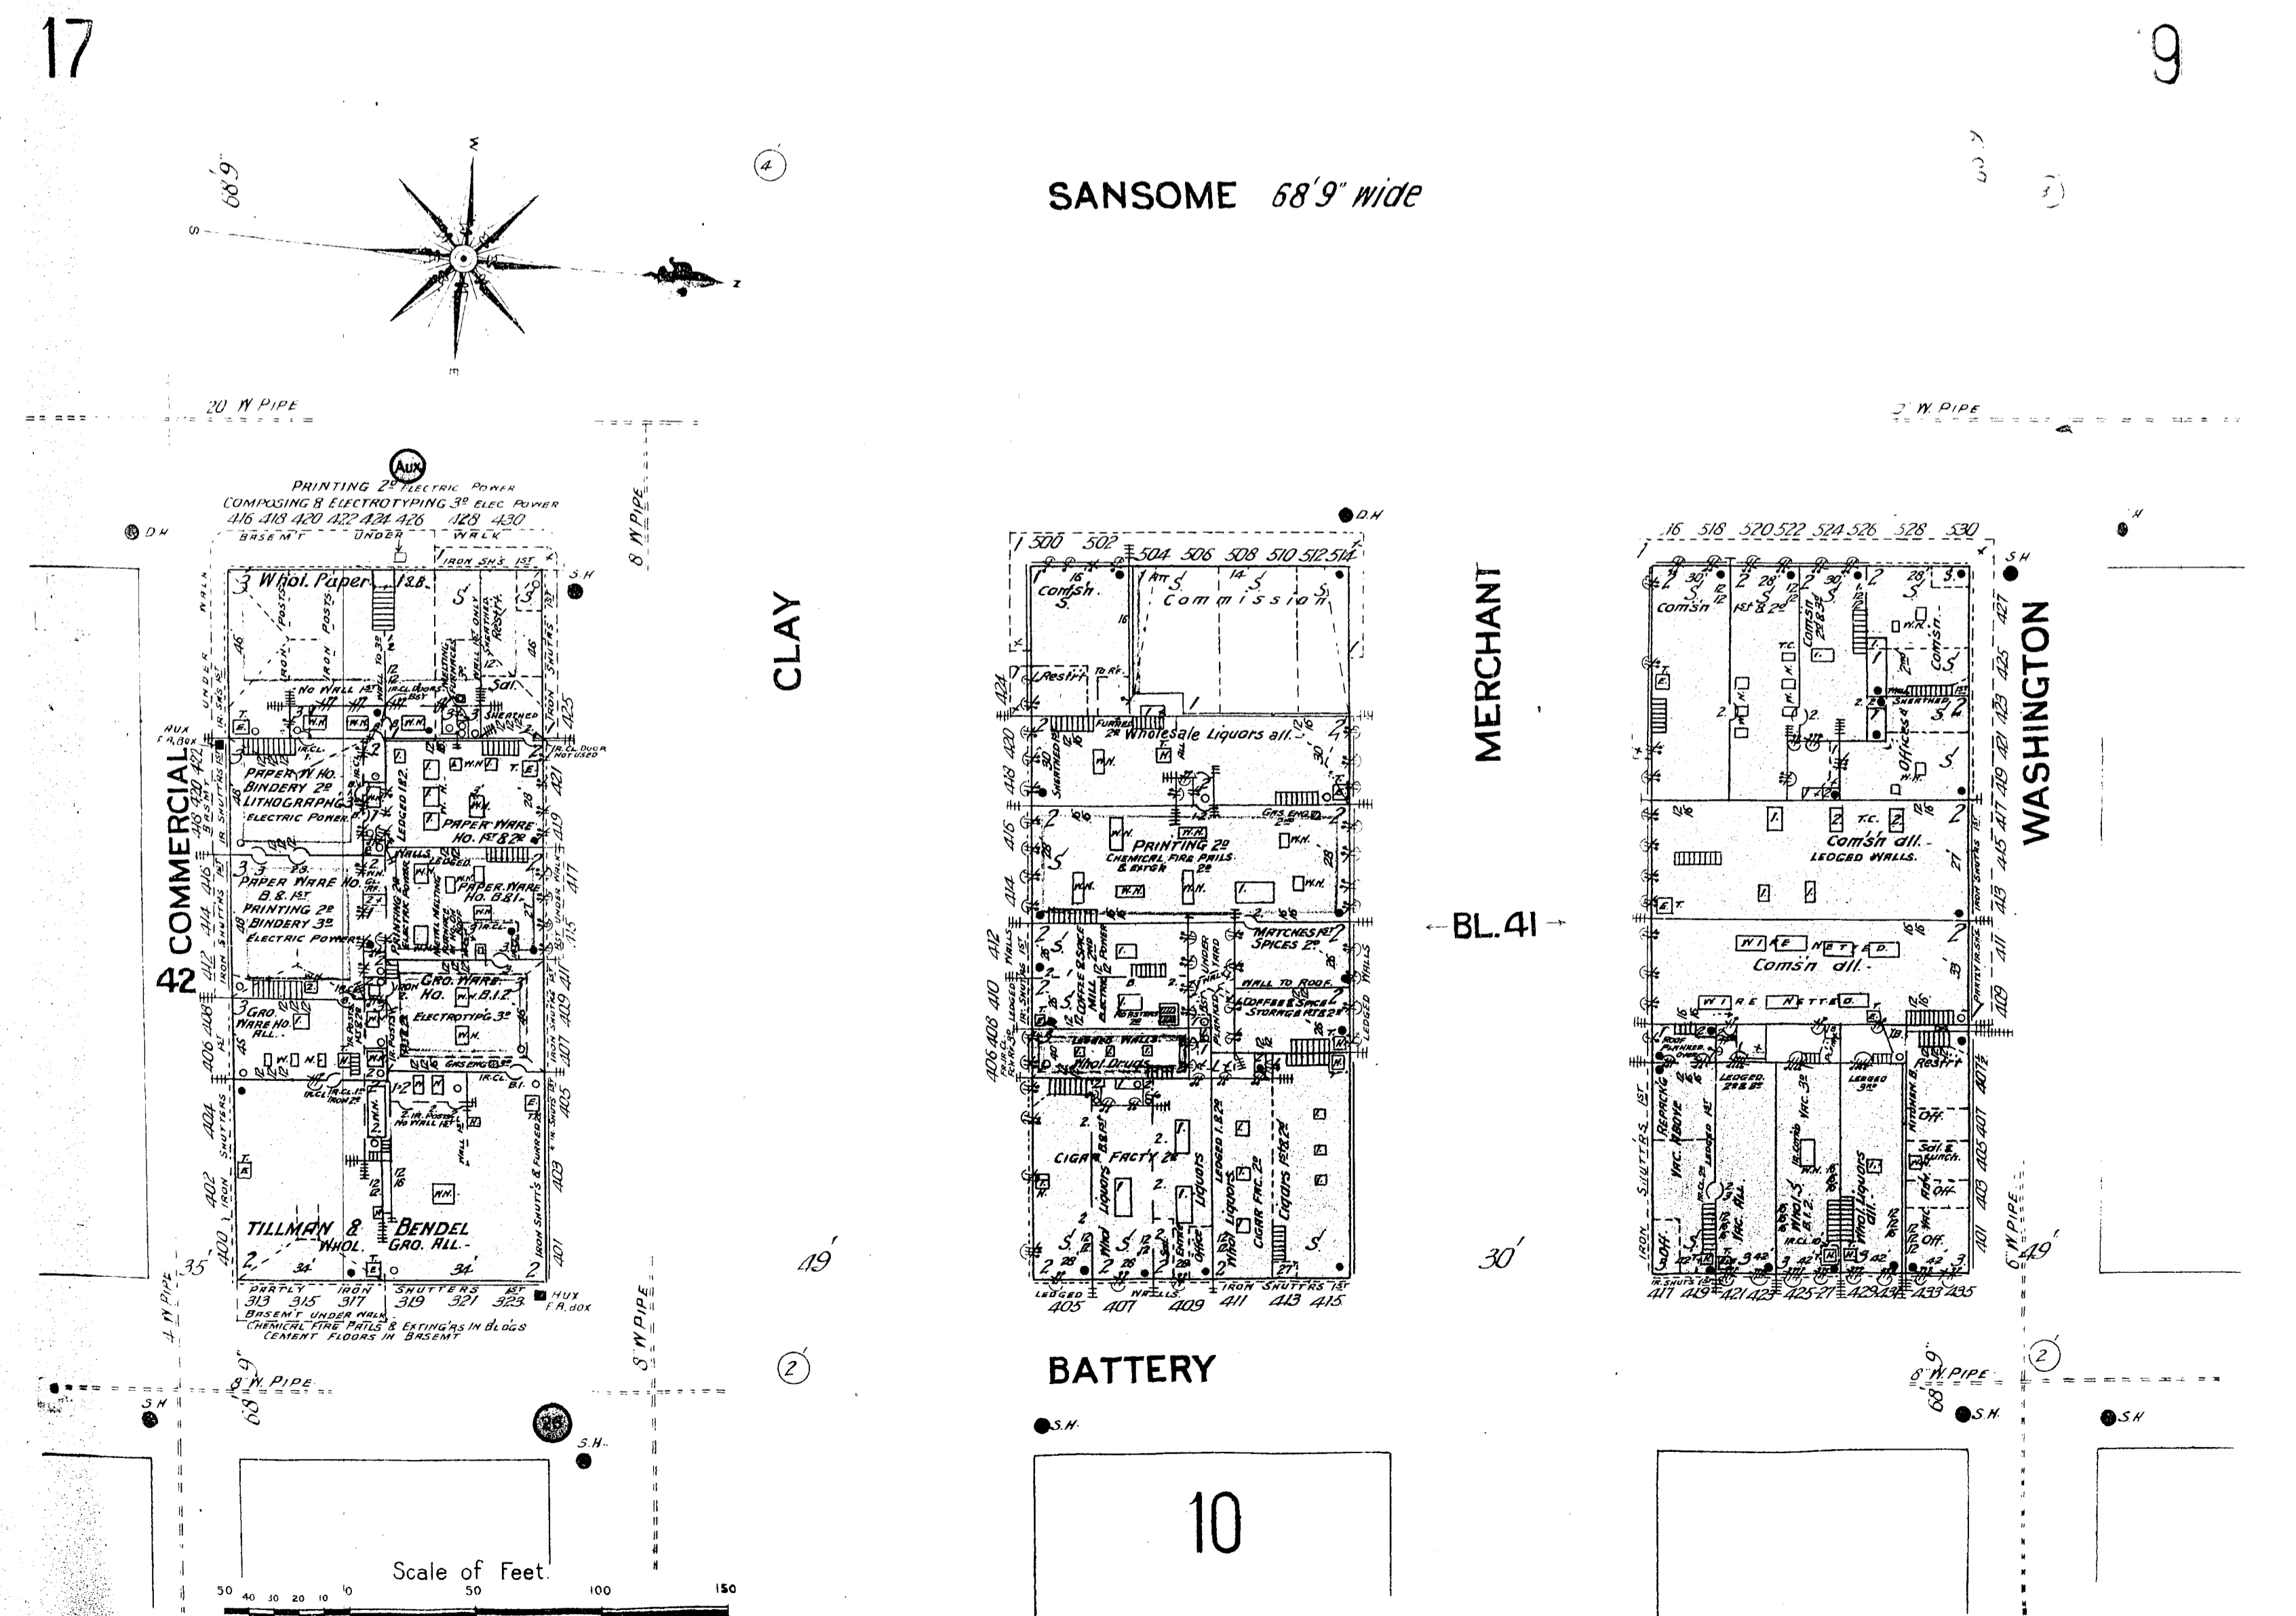

S. N. PIPE
MONTGOMERY AV.

28

MONTGOMERY

SANSOME 68'9" wide

BATTERY

10

Scale of Feet.

Shorn