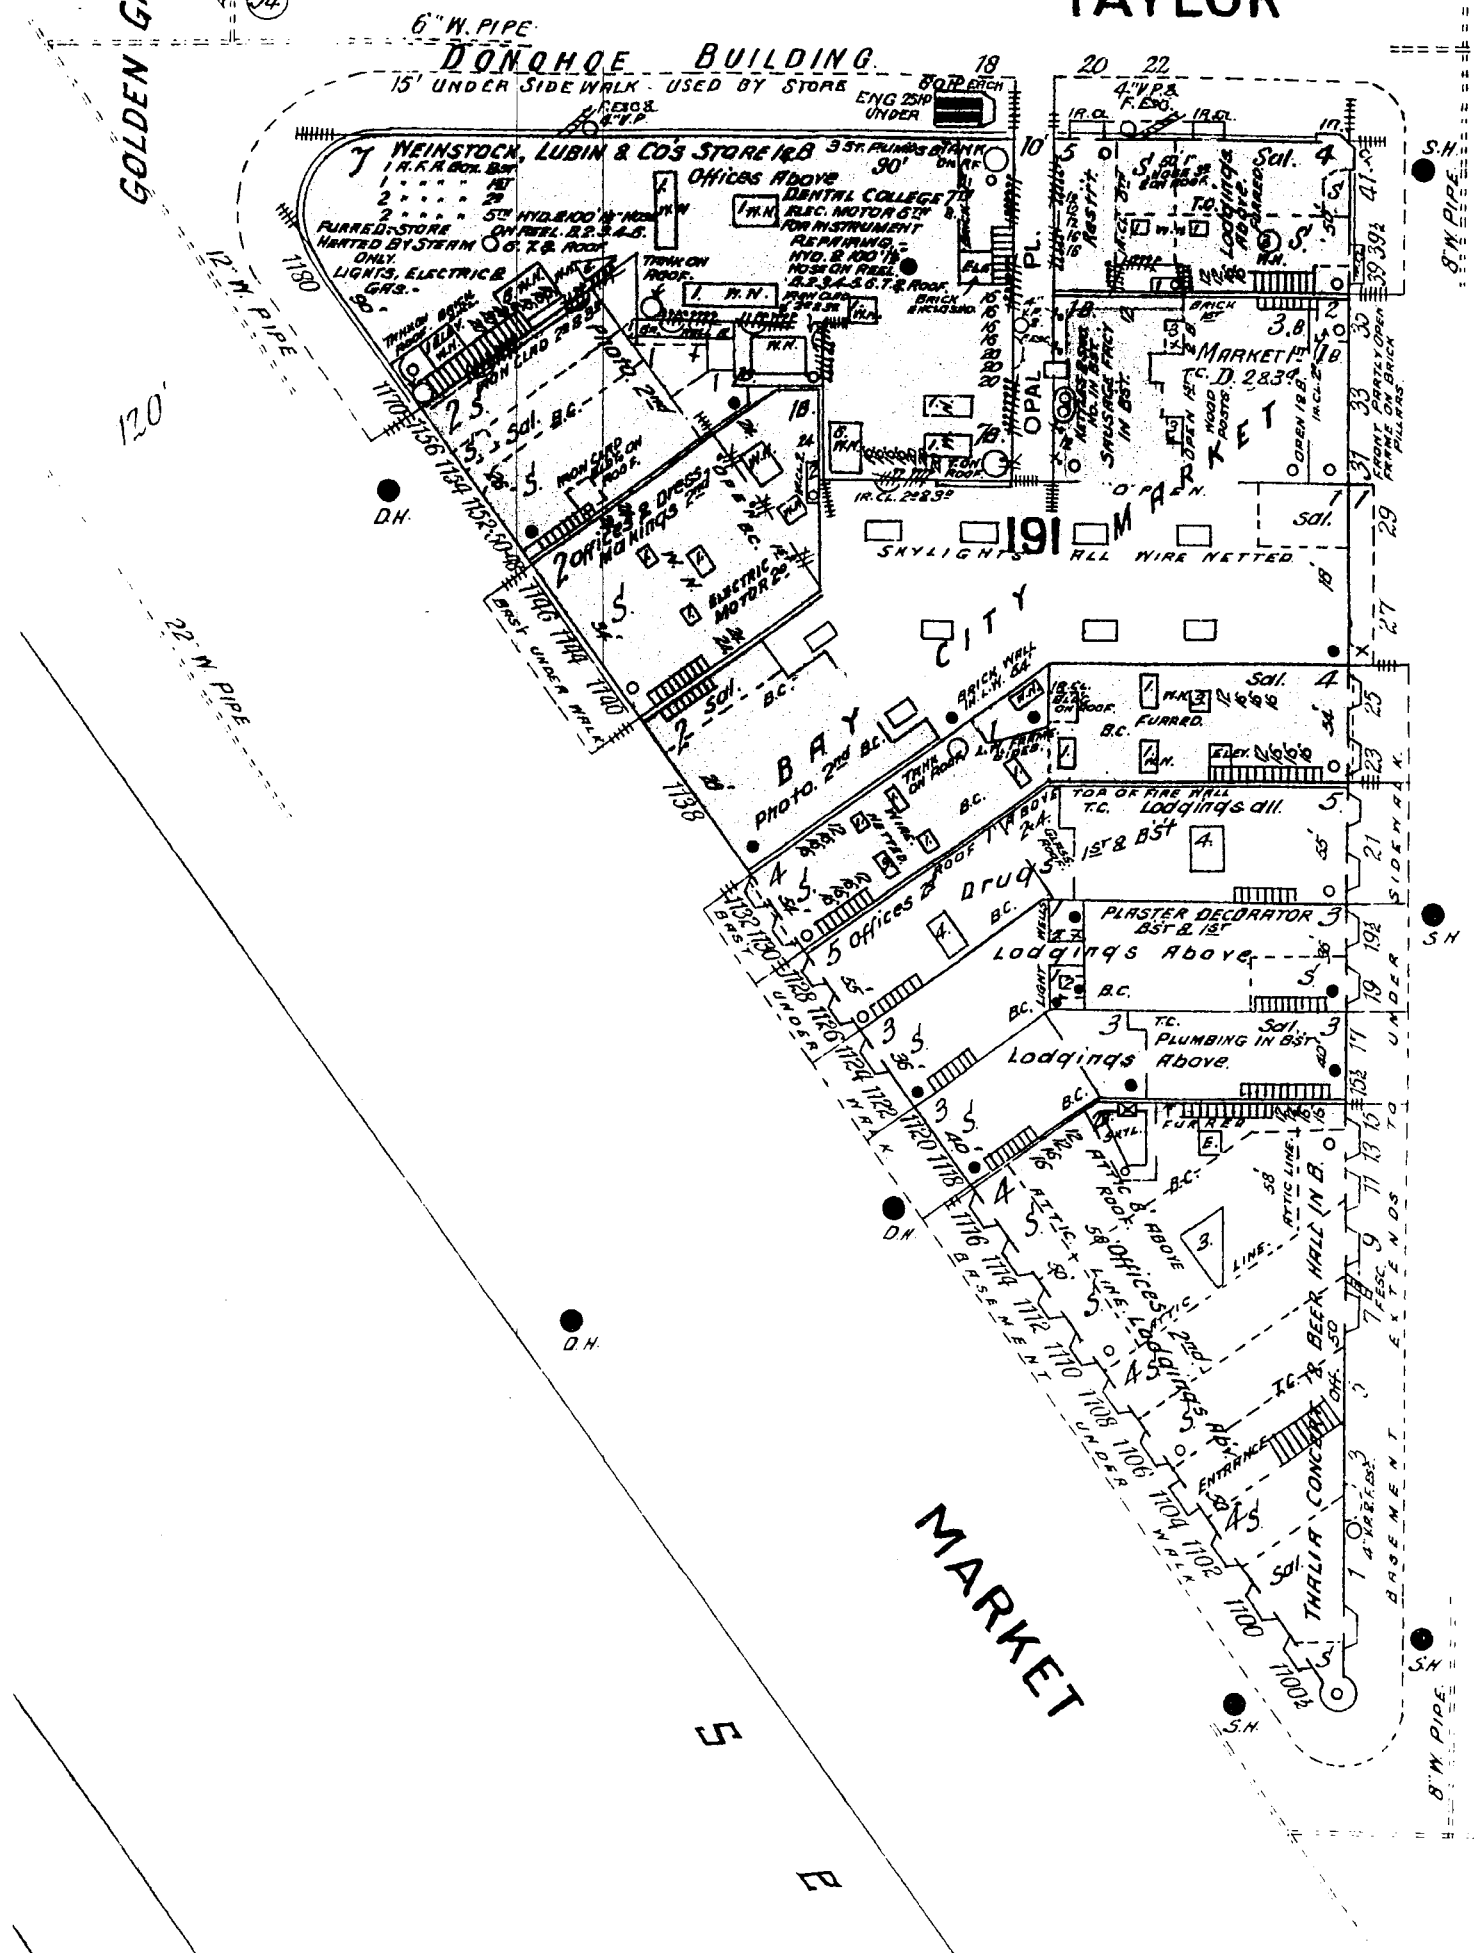

TAYLOR

ST.

68'9" Wide

68'9"

68'9"

PHOTON MOUNTING Fountain

MASON

8'9" Wide