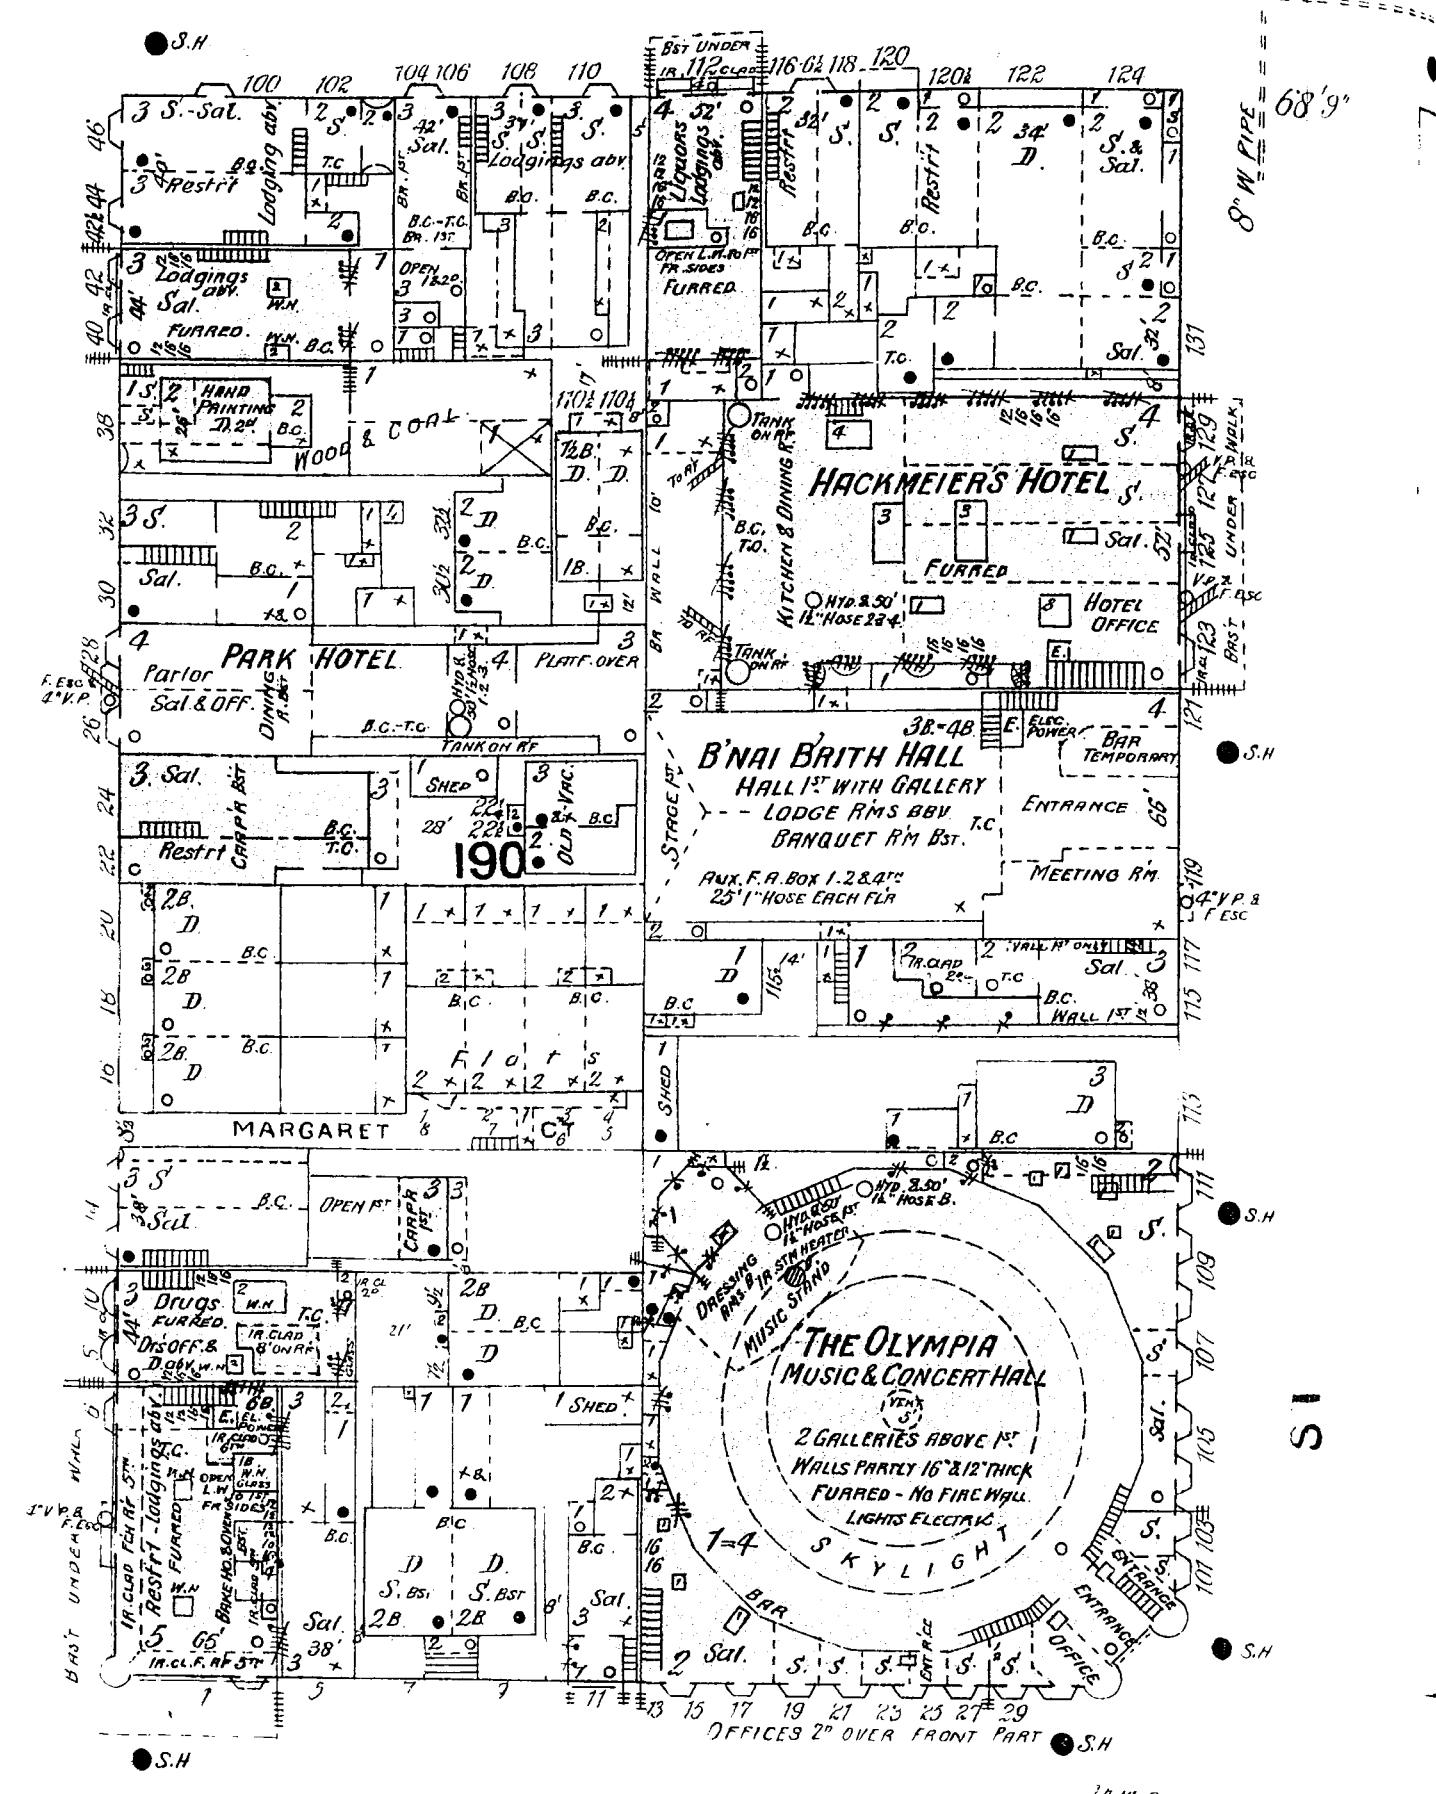

TAYLOR

ST.

68'9" Wide

68'9"

68'9"

PHOTON MOUNTING Fountain

MASON

8'9" Wide