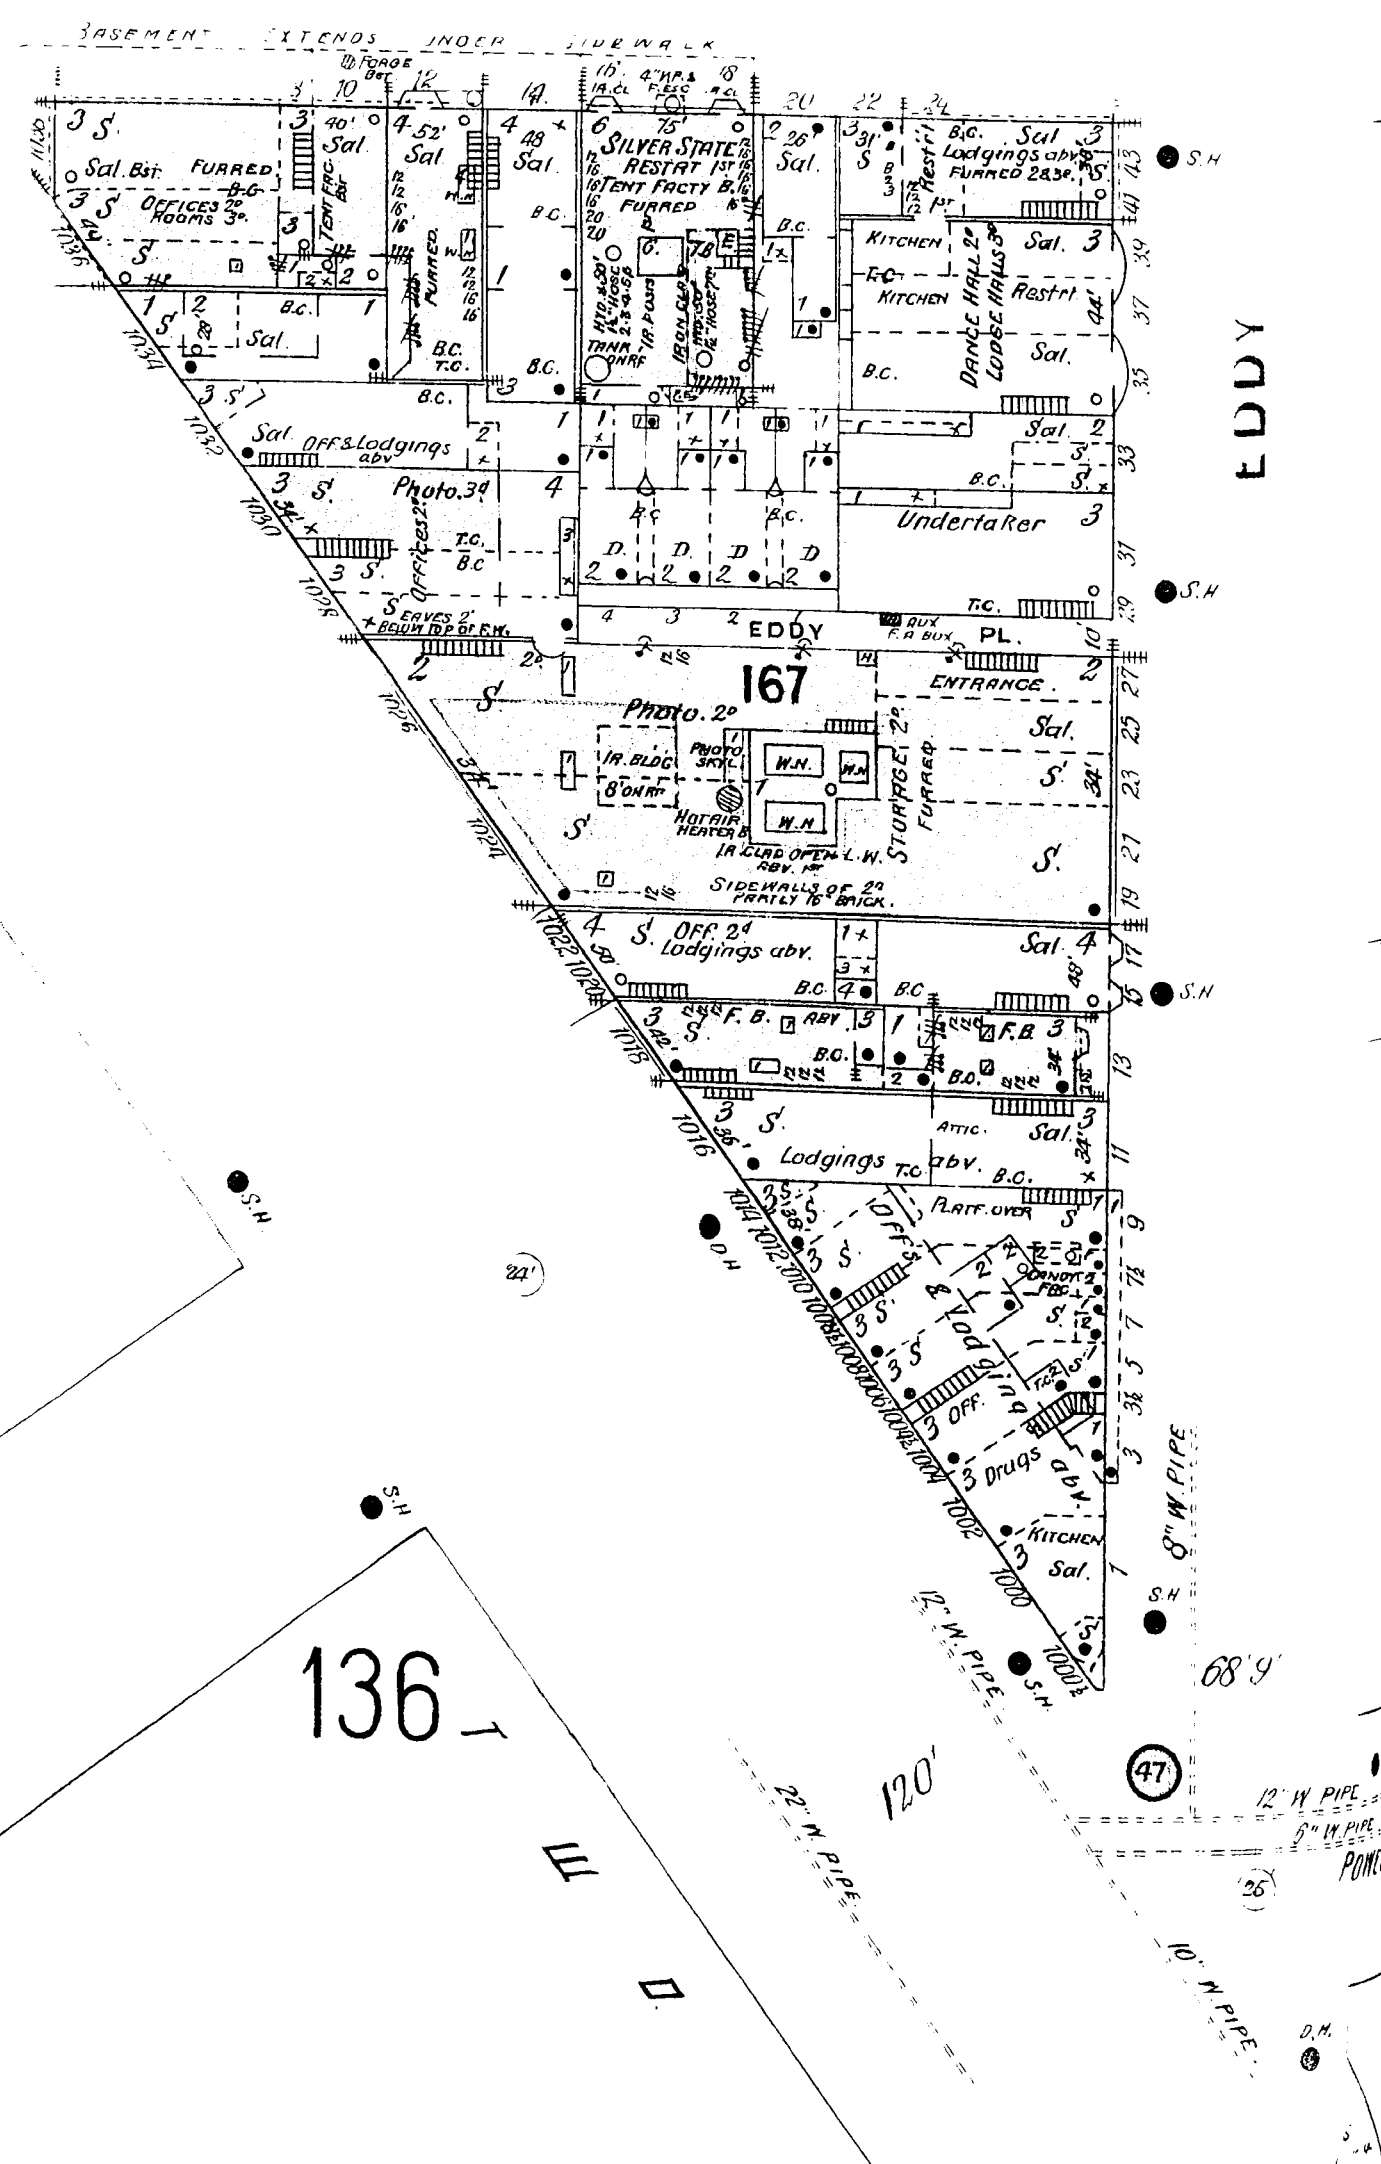

TAYLOR

ST.

68'9" Wide

68'9"

68'9"

PHOTON MOUNTING Fountain

MASON

8'9" Wide