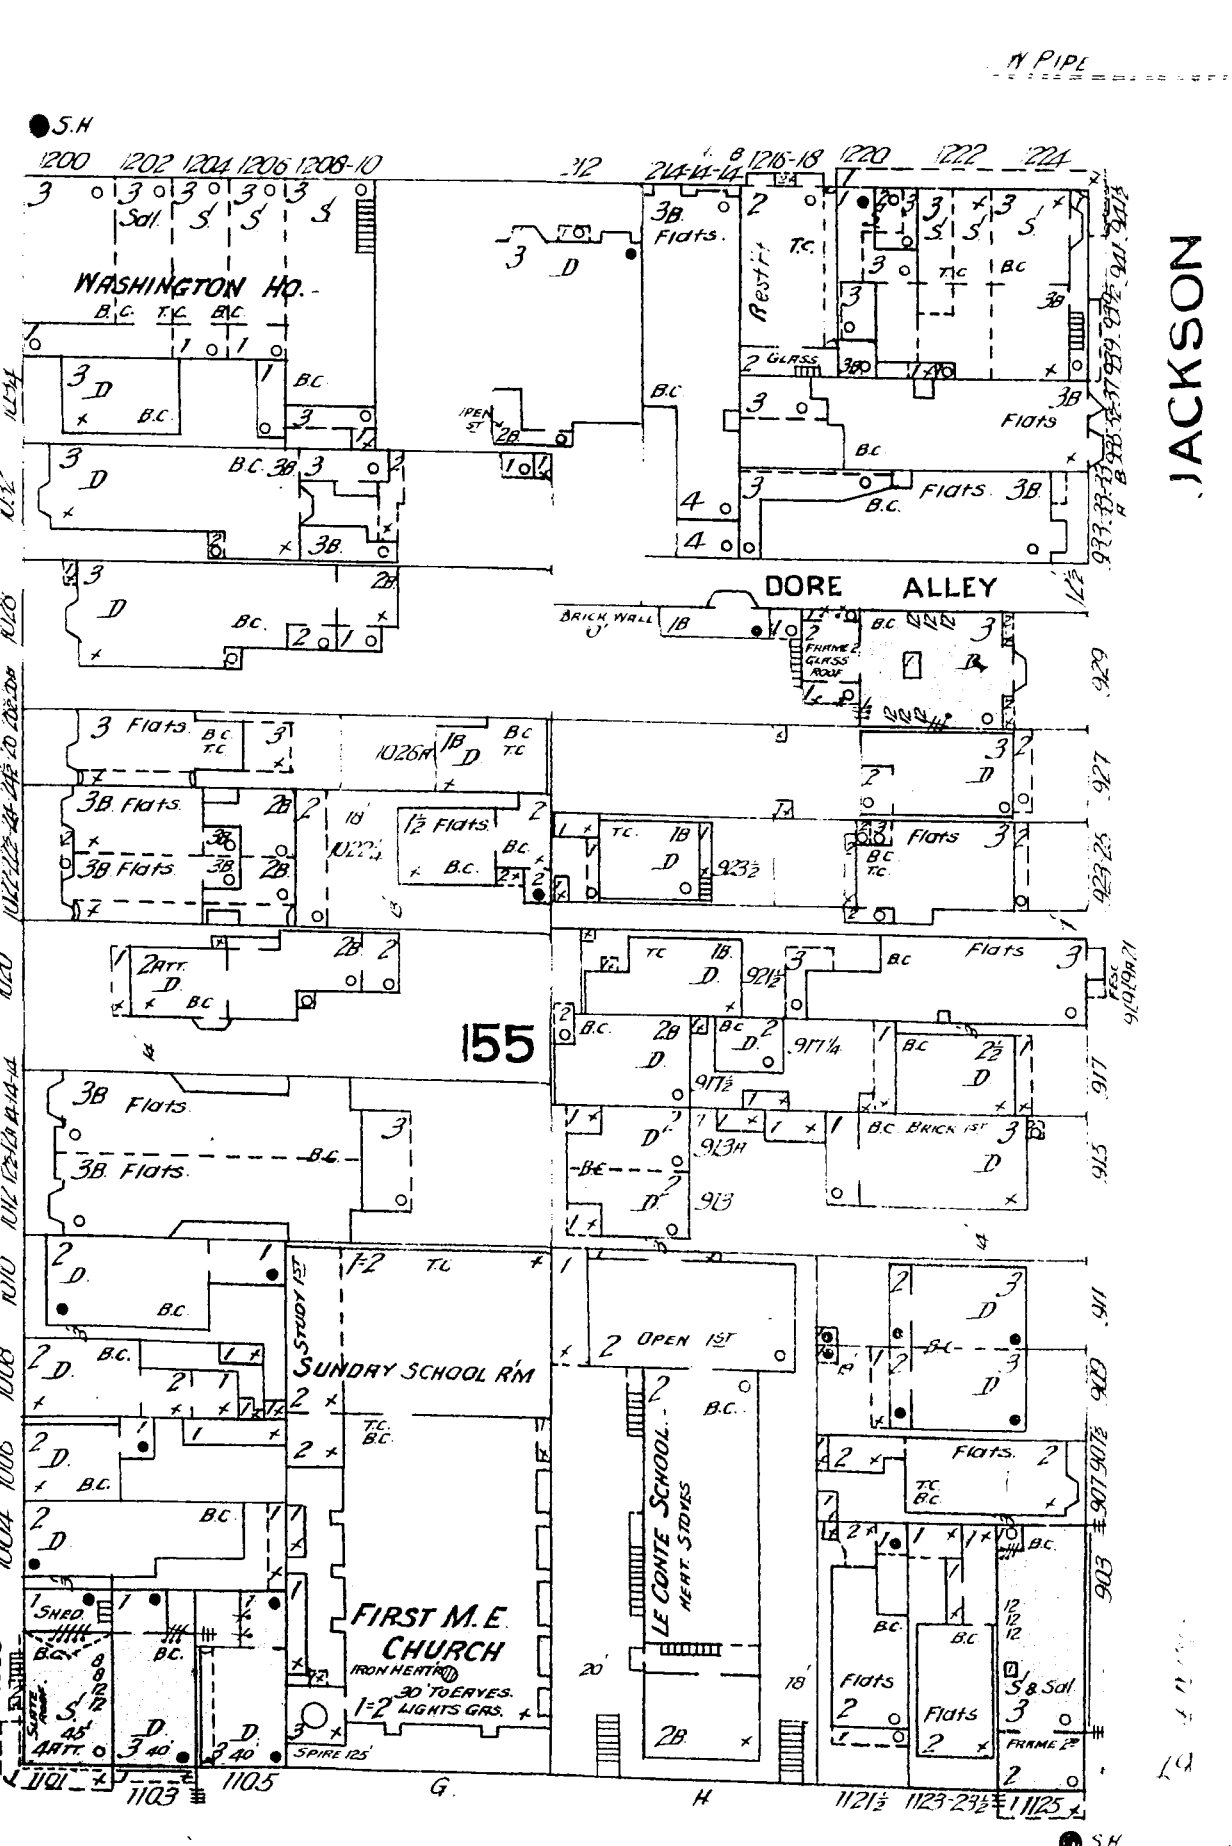

49 feet wide

68'9" wide

WASHINGTON

JACKSON