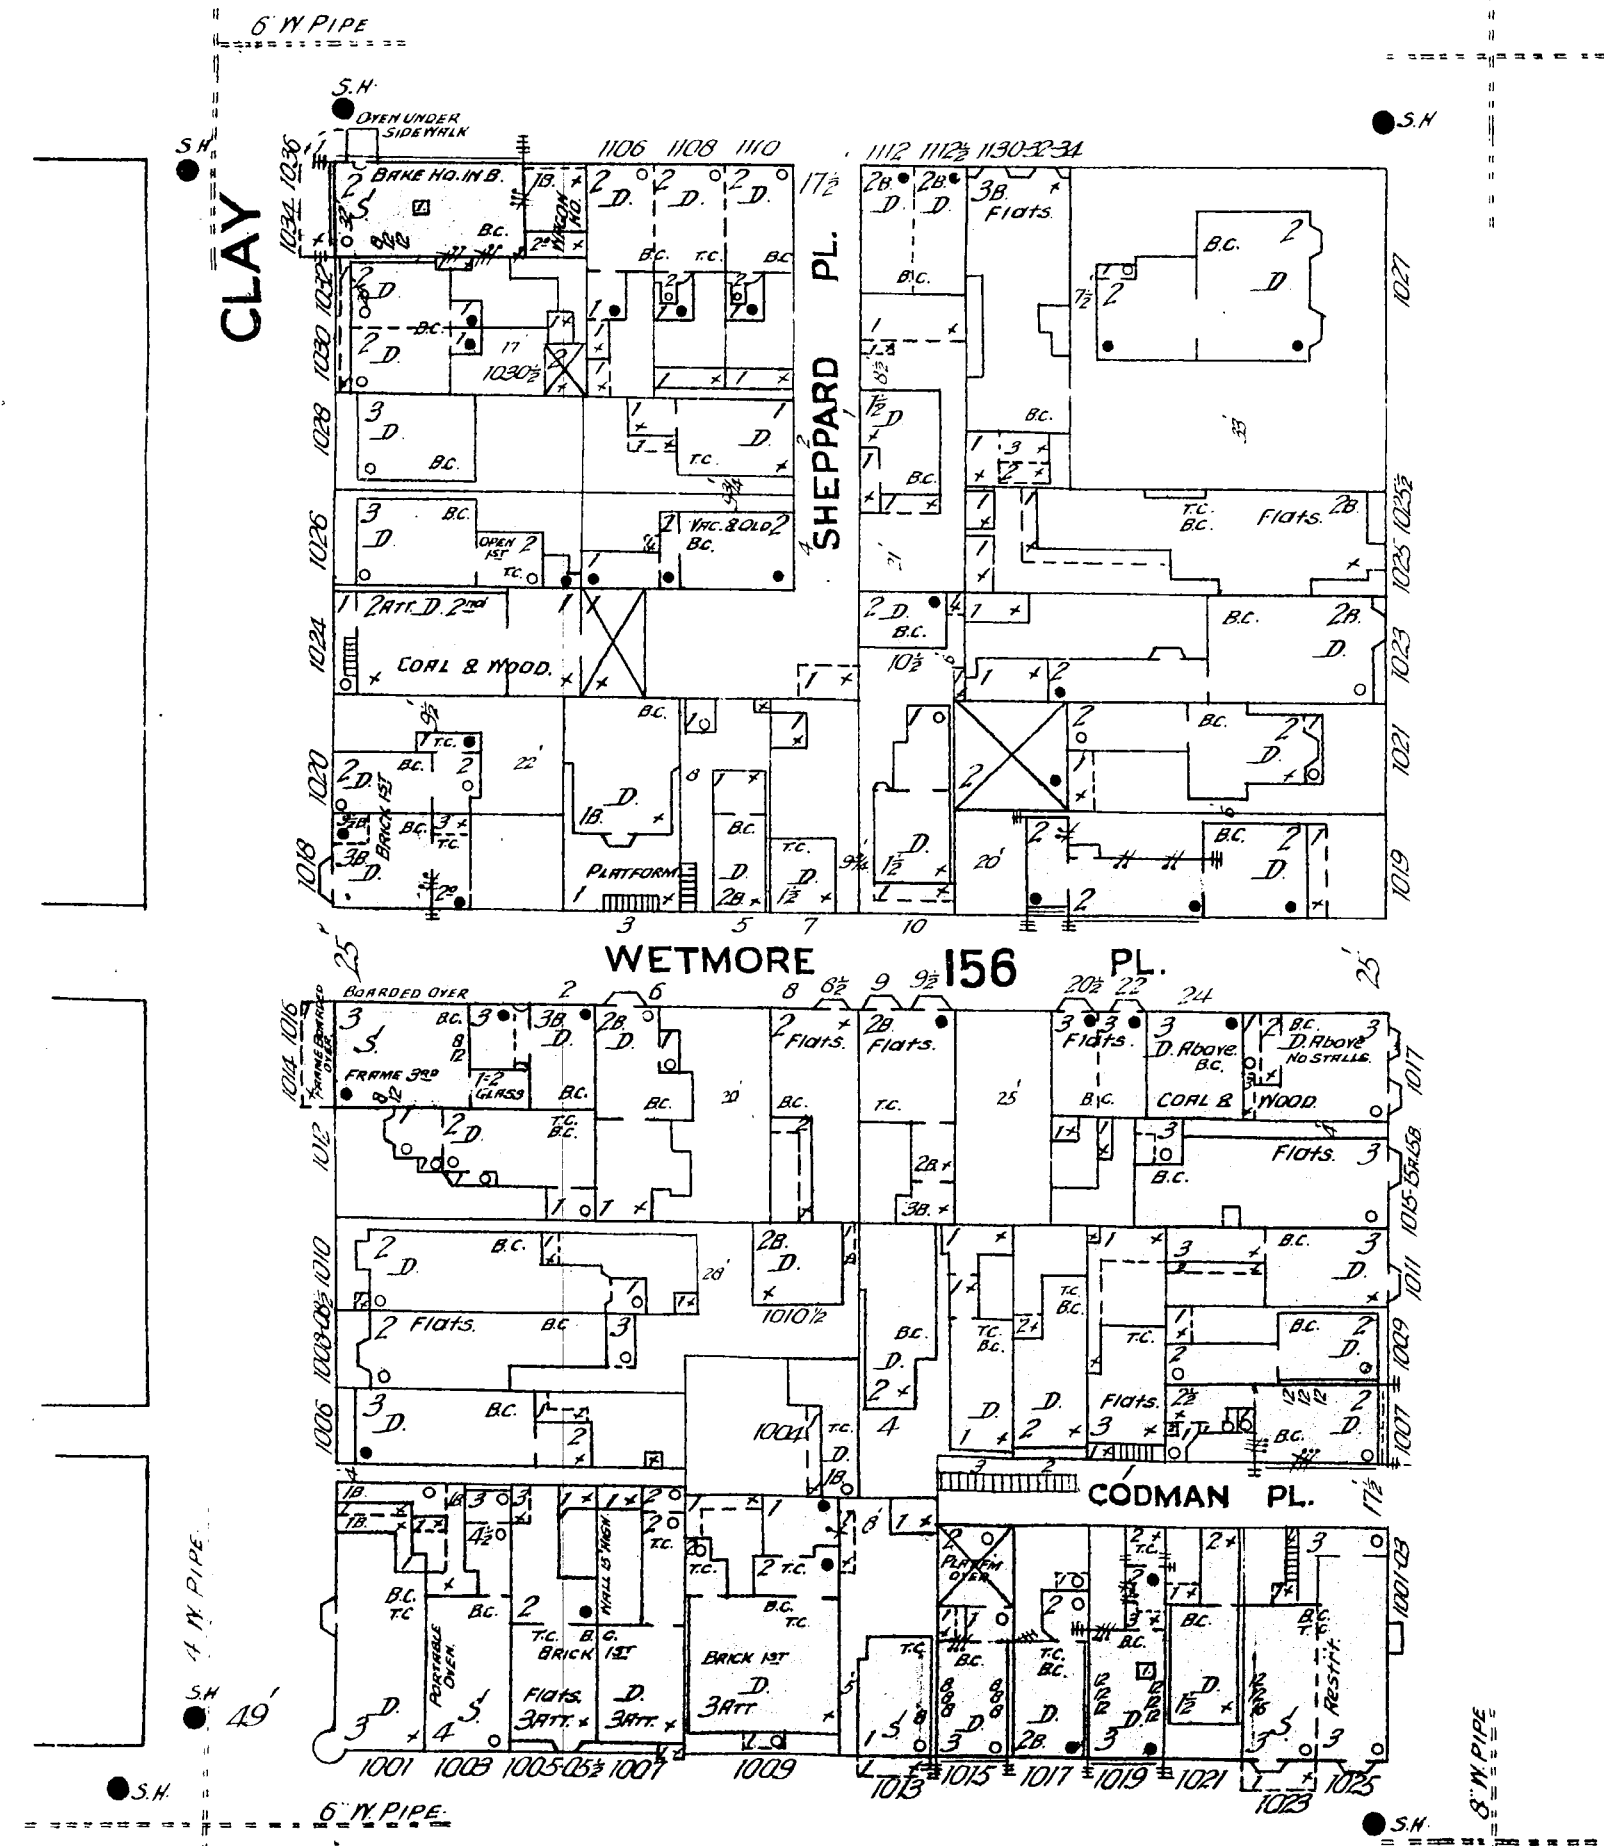

49 feet wide

68'9" wide

WASHINGTON

JACKSON