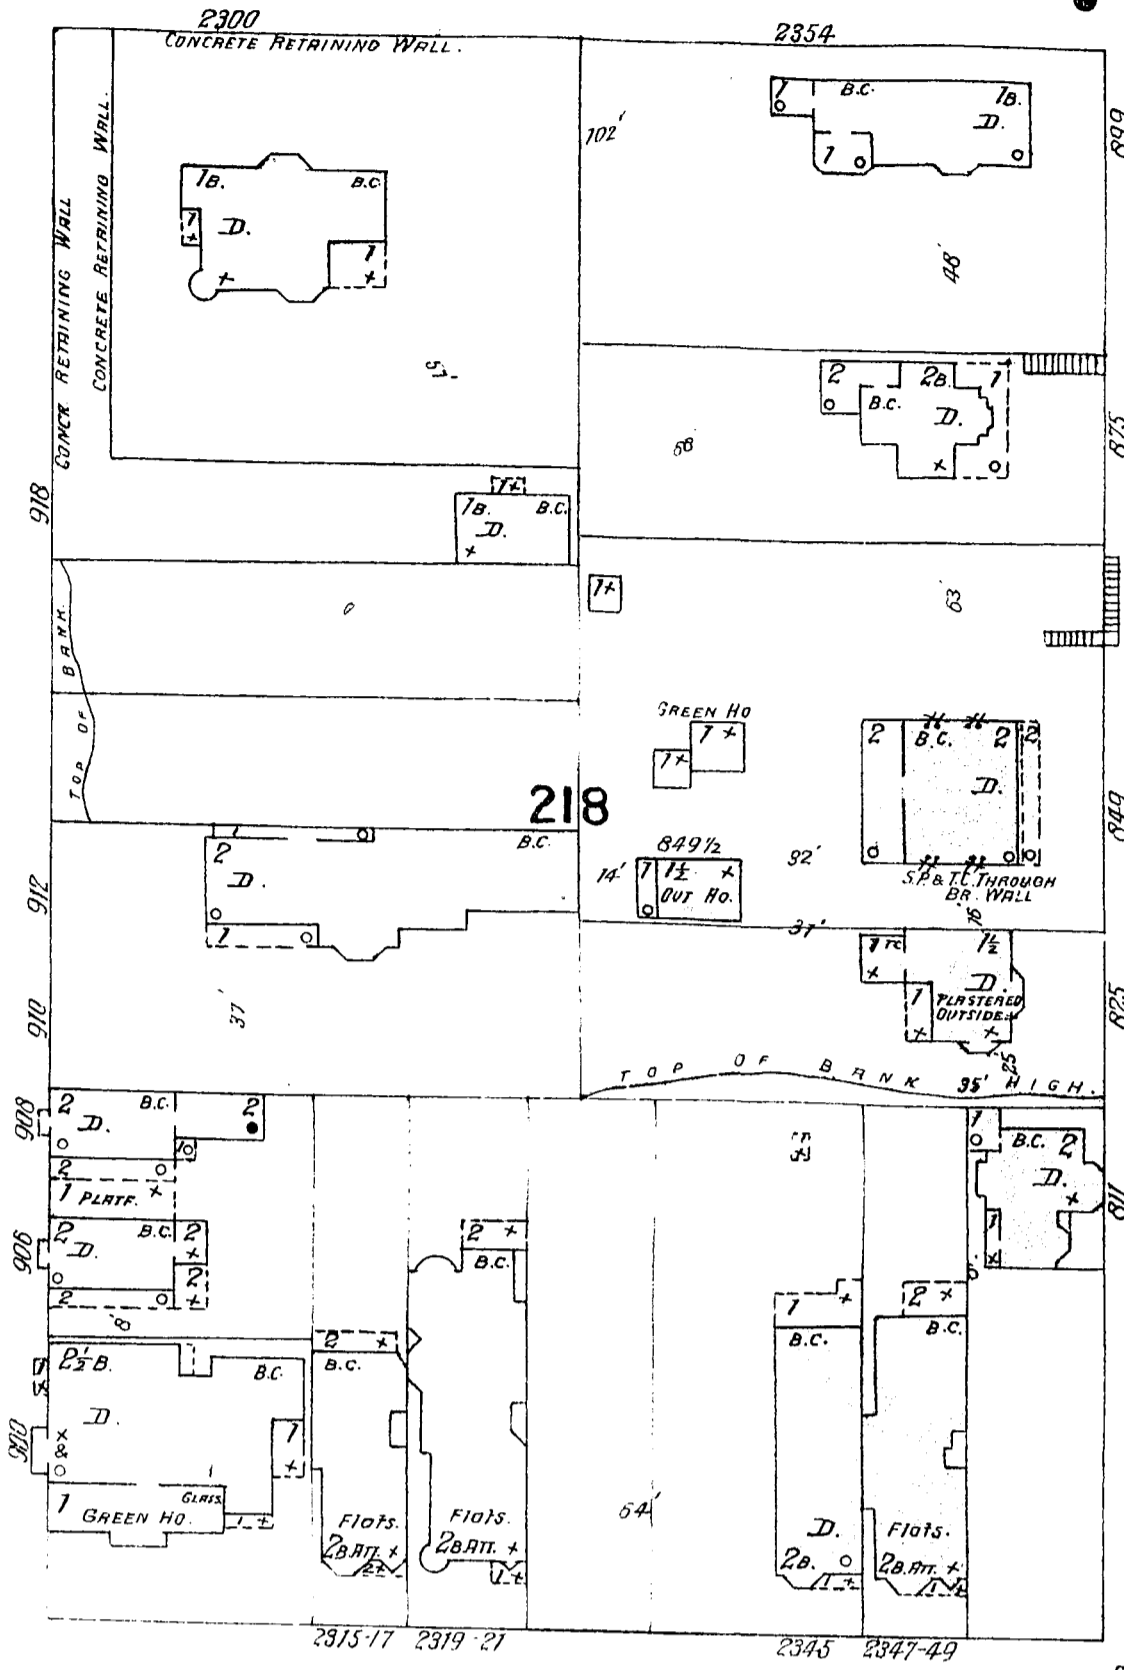

LEAVENWORTH

ST. 68'9" Wide.

ST.

68'9"

JONES

73

68'9" Wide.

73

GREENWICH

LOMBARD

CHESTNUT

TAYLOR

ST.

MONTGOMERY AV. 20" W. PIPE