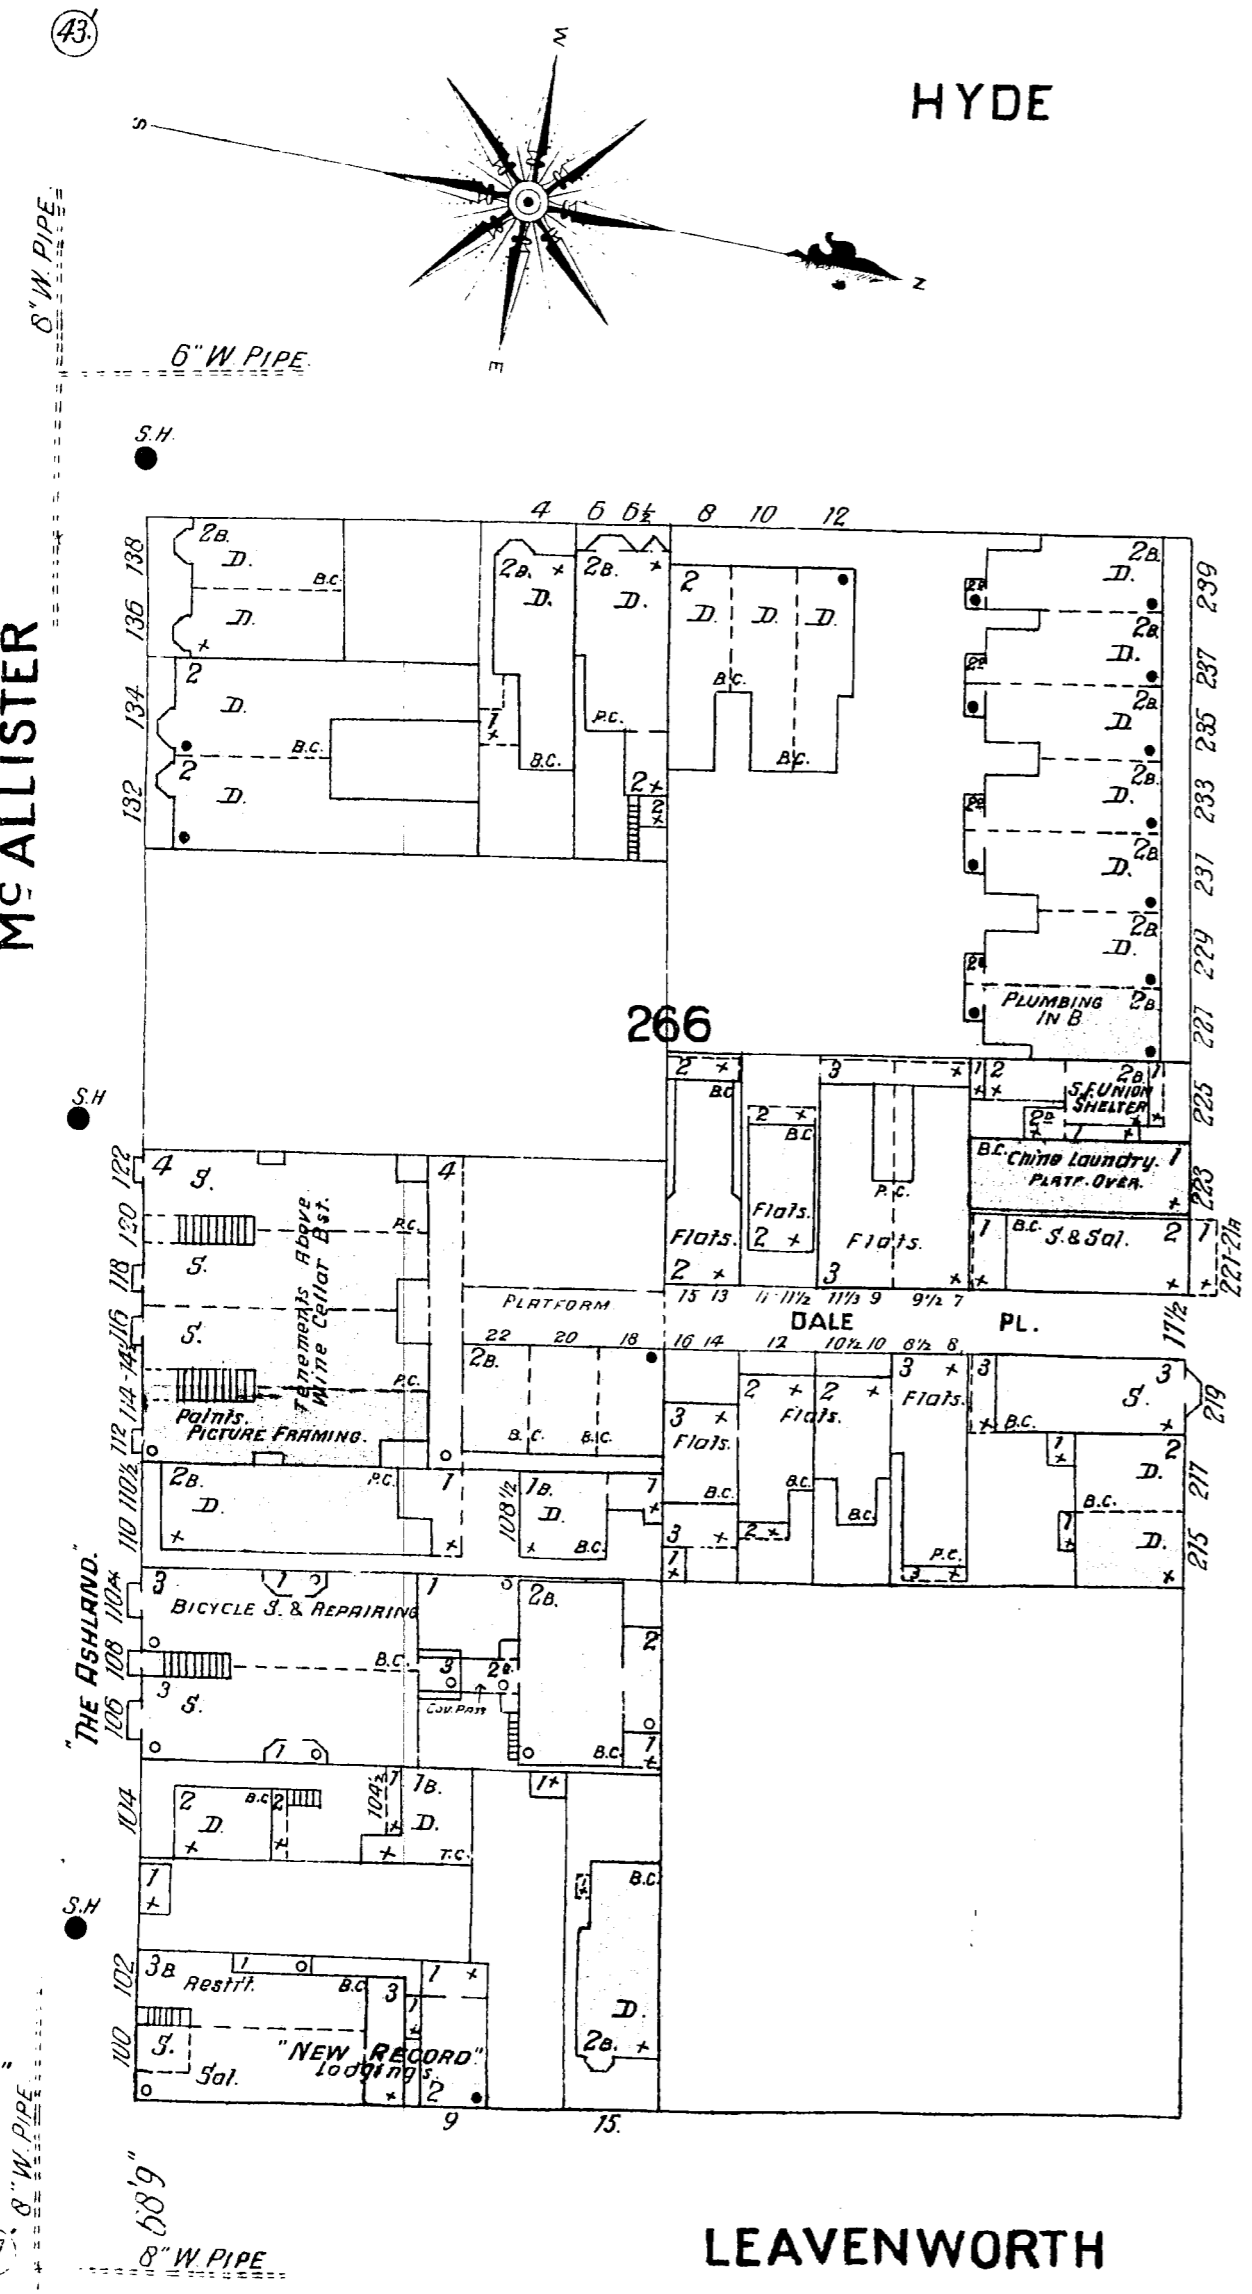

LARKIN

ST.

AV. 68'9" Wide.

38'9" Wide.

HYDE

GOLDEN GATE

LEAVENWORTH

ST.