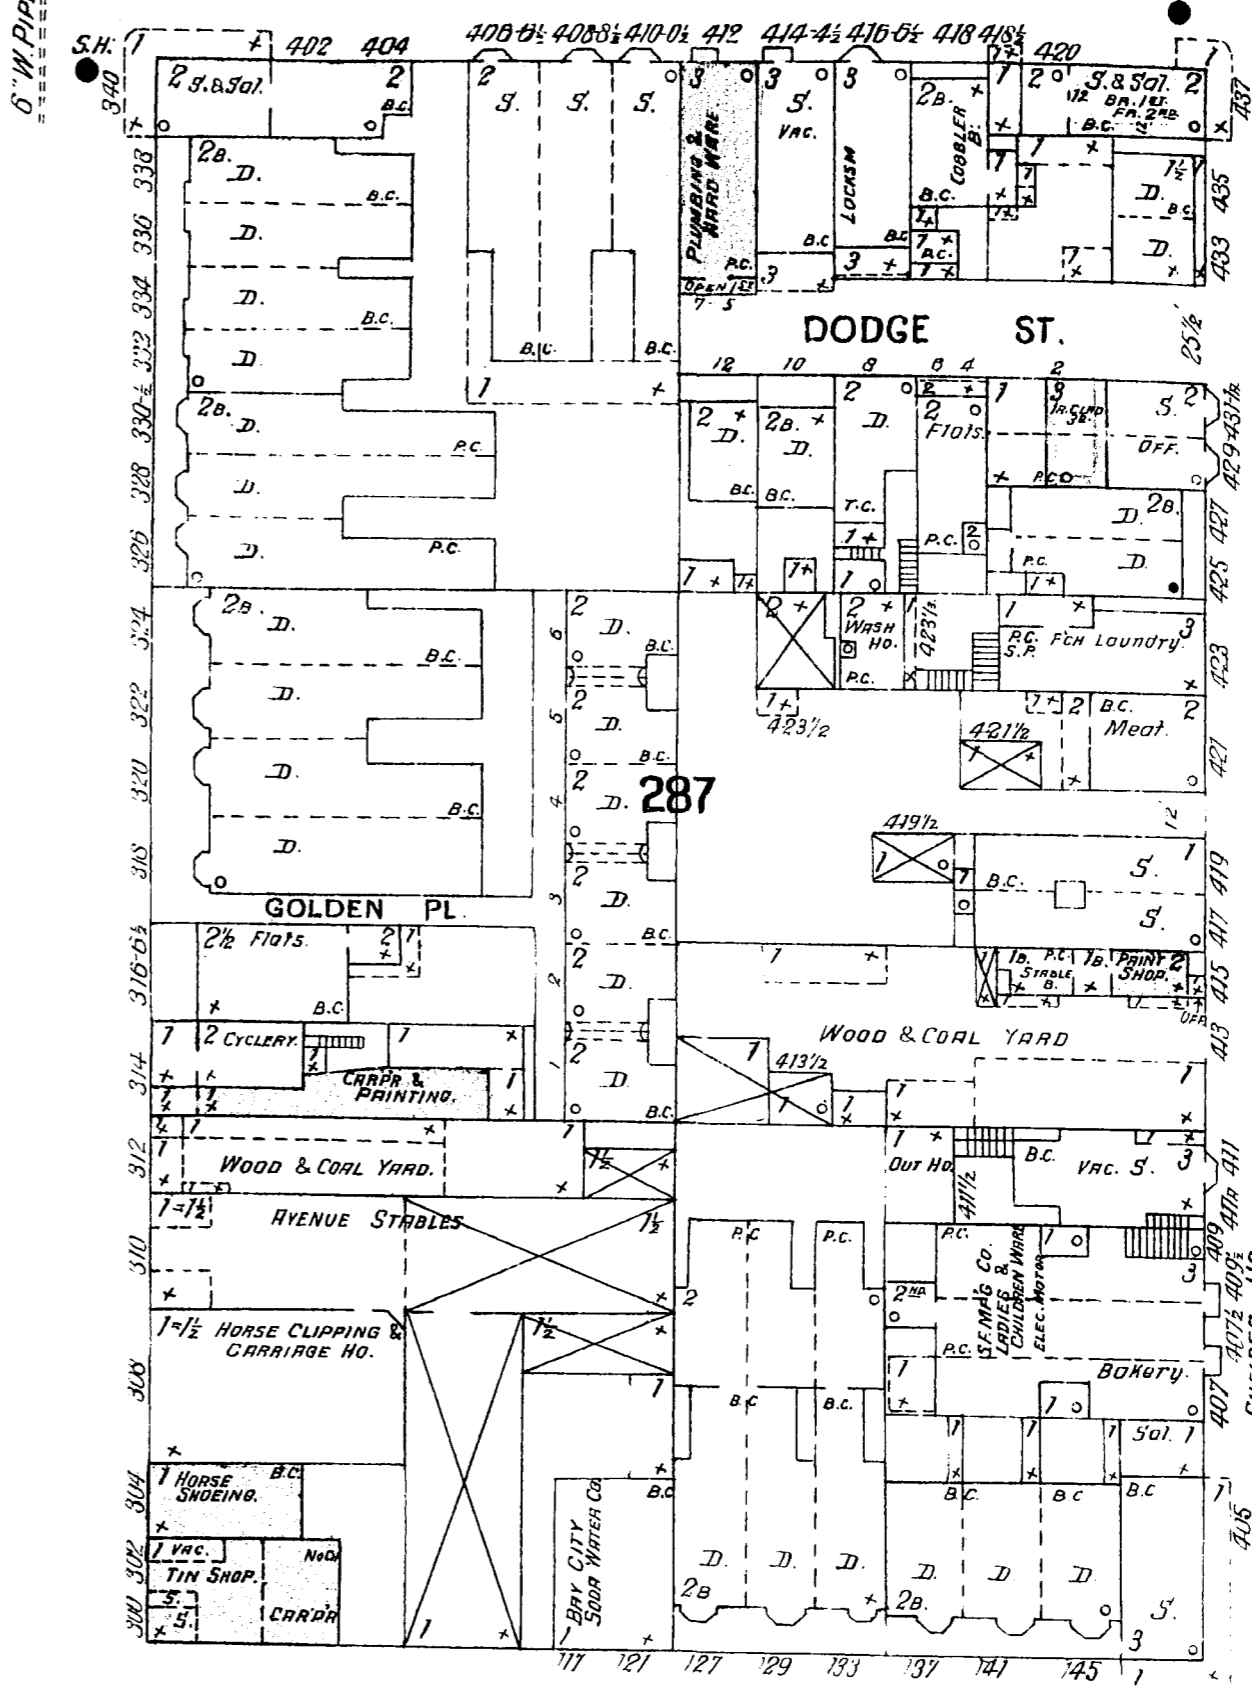

LARKIN

ST.

AV. 68'9" Wide.

38'9" Wide.

HYDE

GOLDEN GATE

LEAVENWORTH

ST.