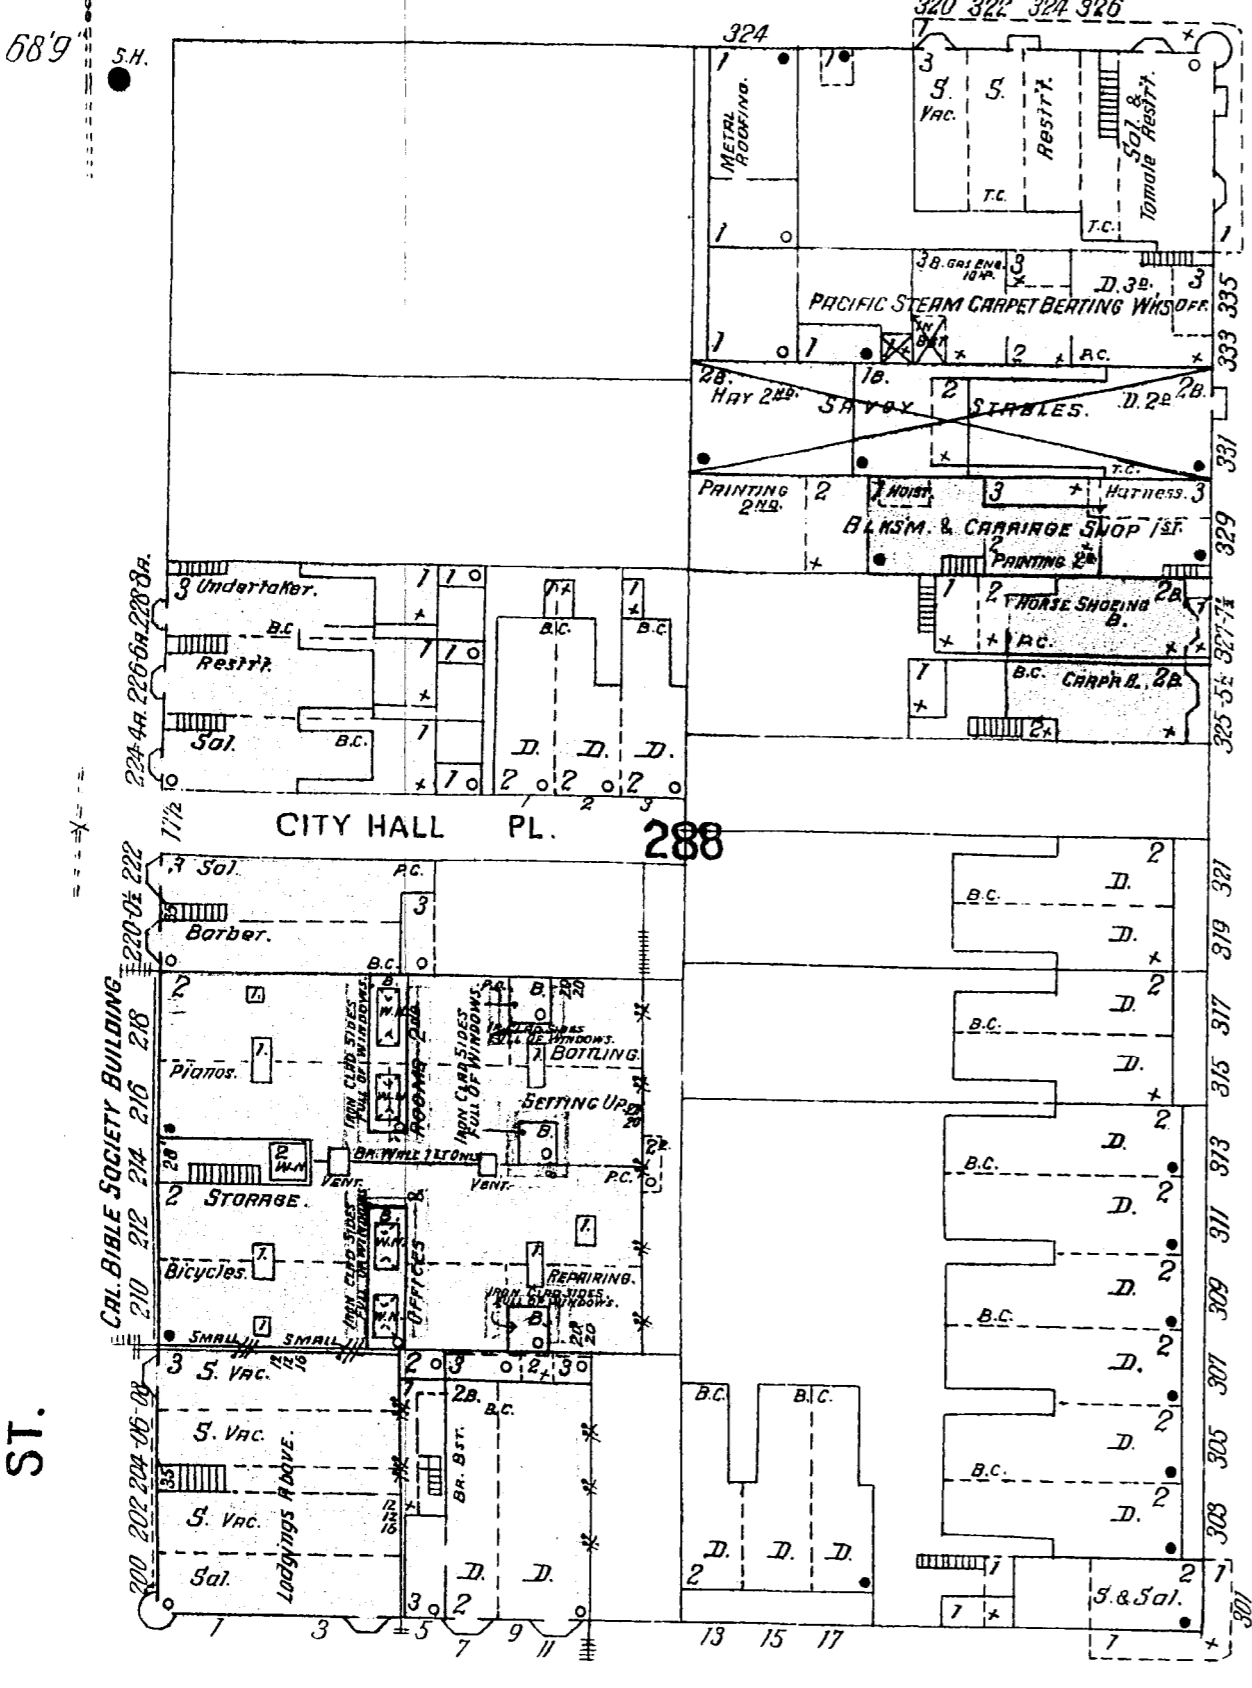

LARKIN

ST.

AV. 68'9" Wide.

38'9" Wide.

HYDE

GOLDEN GATE

LEAVENWORTH

ST.