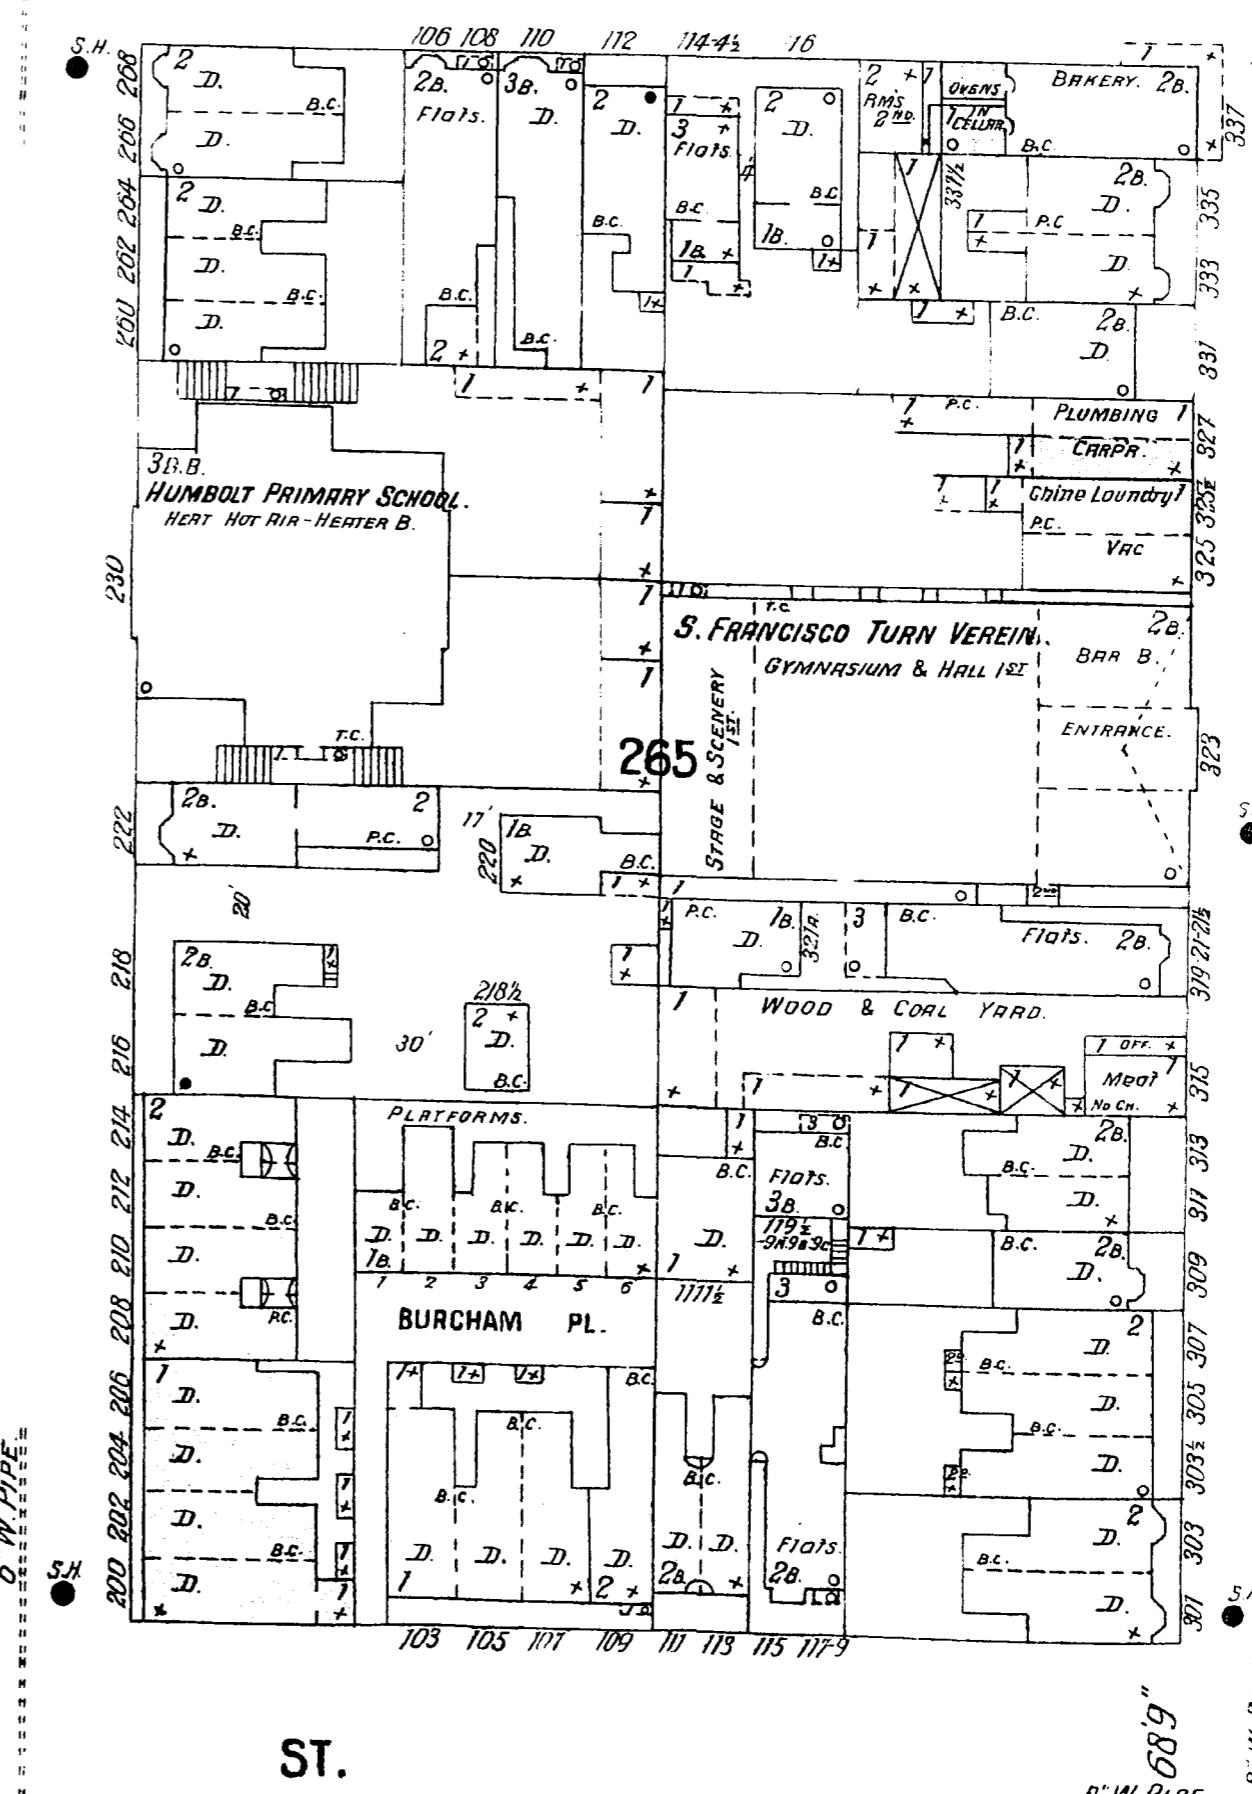

LARKIN

ST.

AV. 68'9" Wide.

38'9" Wide.

HYDE

GOLDEN GATE

LEAVENWORTH

ST.