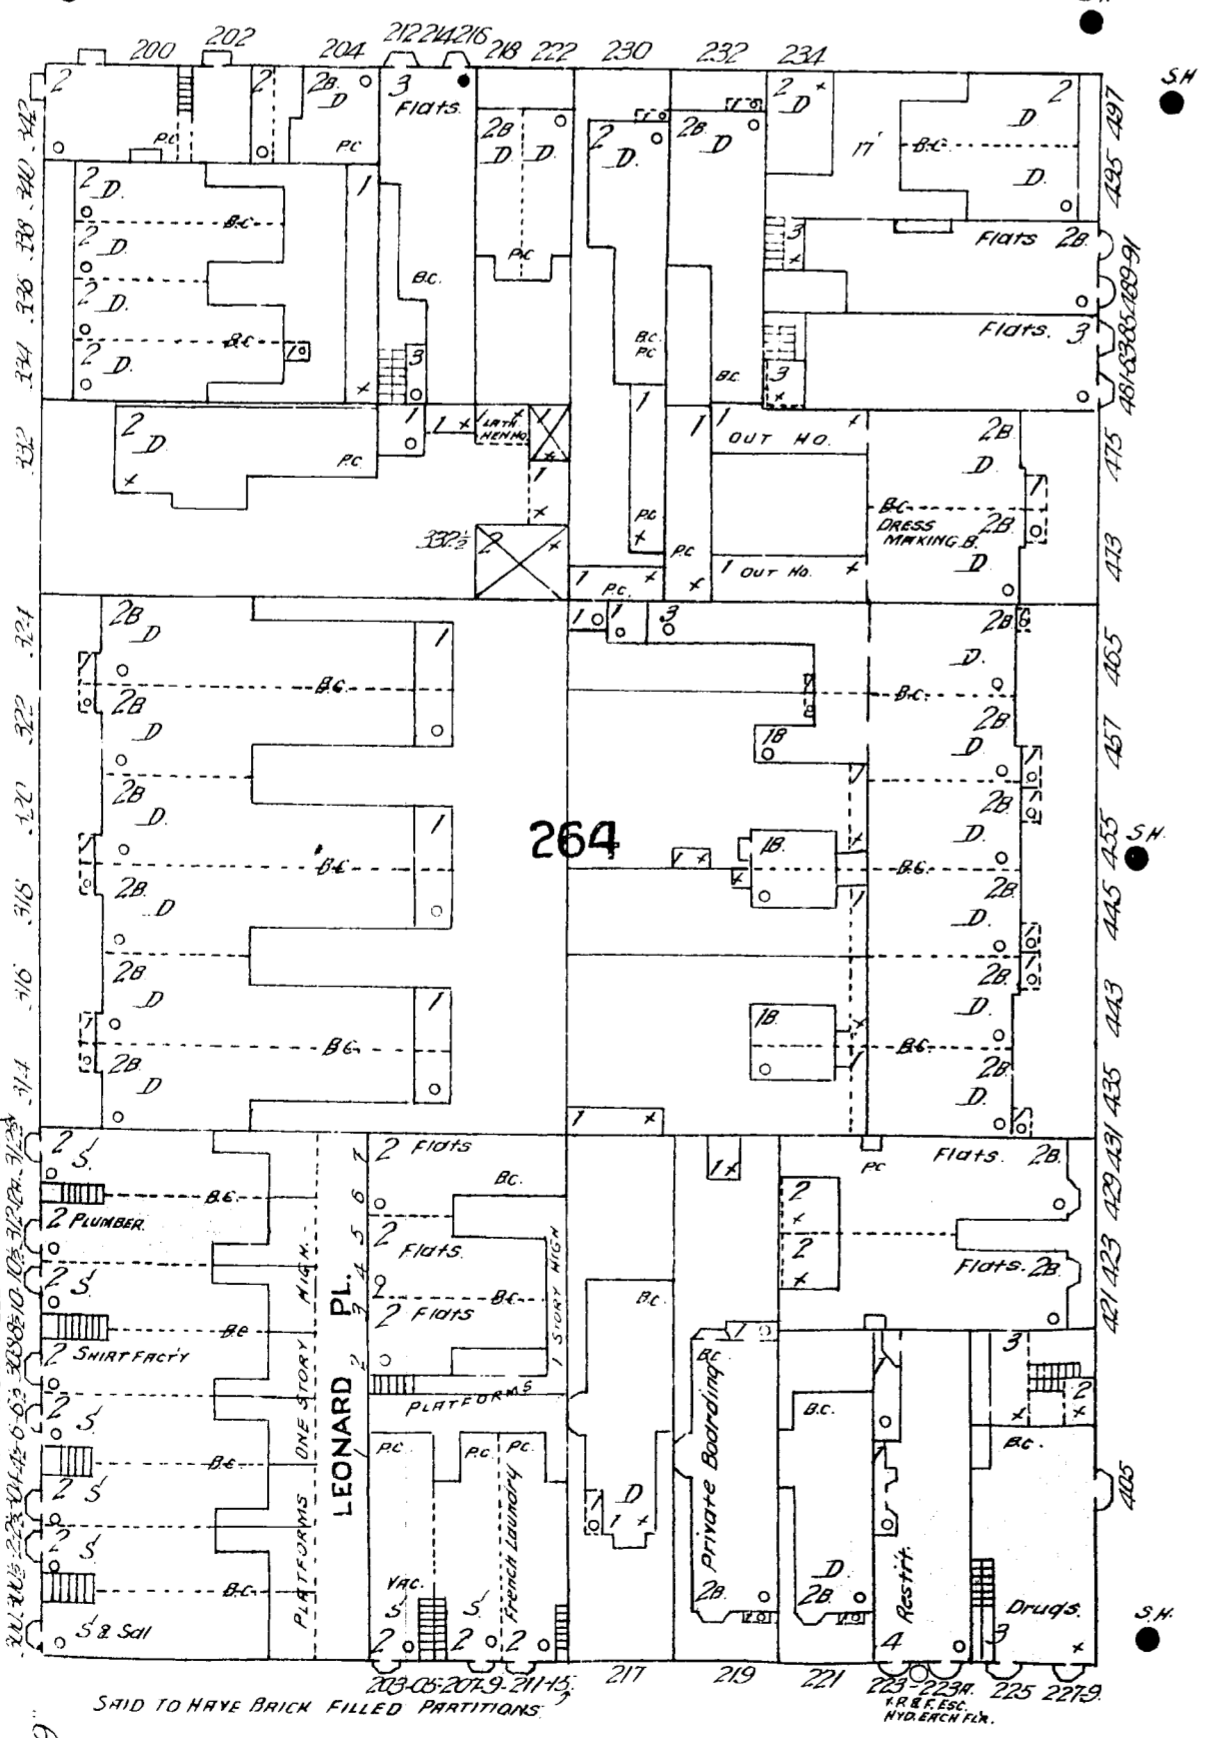

98

99

76

68'9"

ST.

ST.

LARKIN

ST.

6" W. PIPE

12" W. PIPE

68'9" wide

ST.

765

TURK

TURK

HYDE

68'9" wide

68'9"

77

EDDY

68'9"

LEAVENWORTH

ELLIS

68'9"

6" W. PIPE

ST.

ST.

6" W. PIPE

62