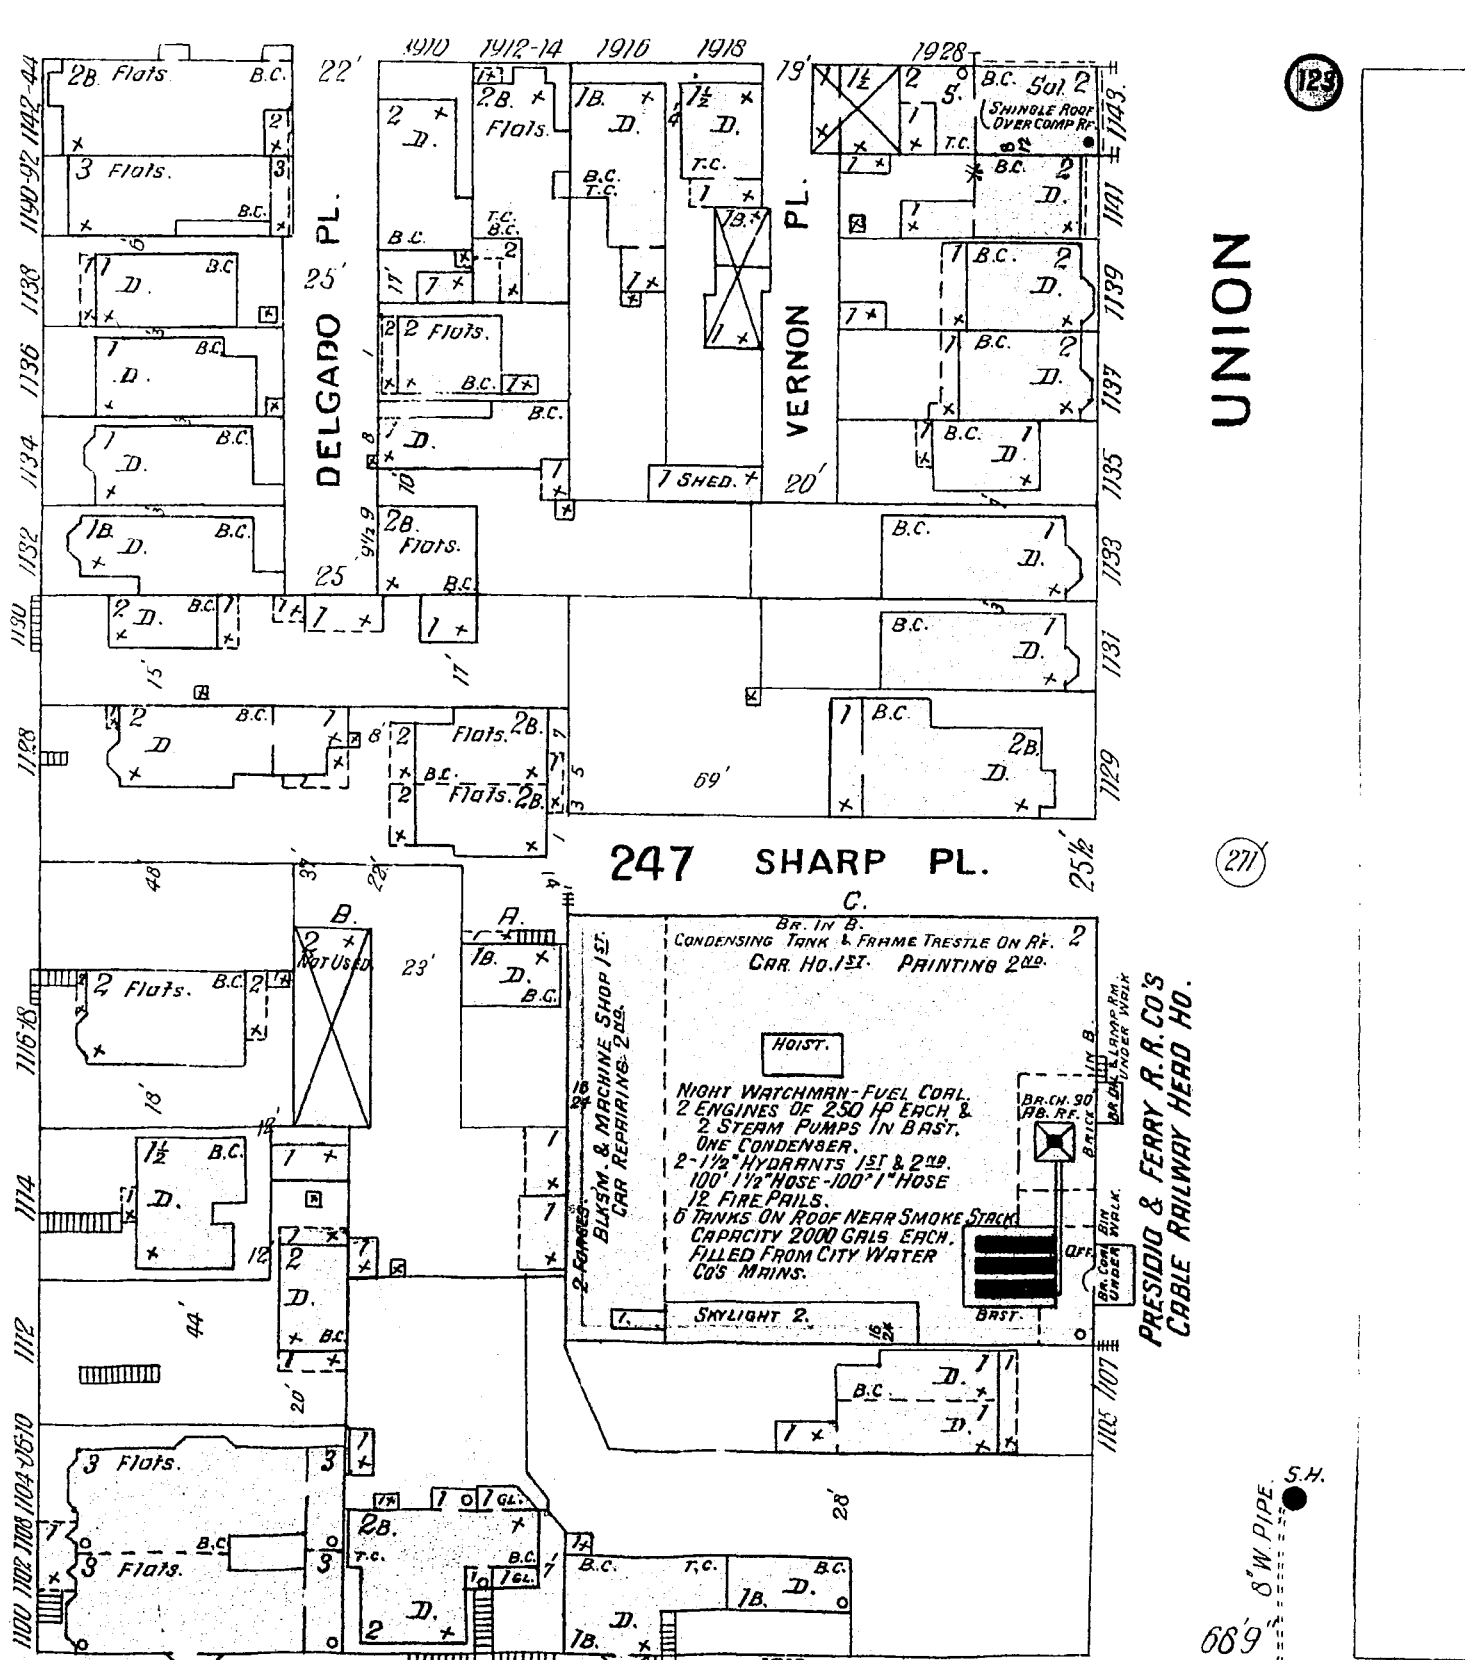

LARKIN

ST.

68'9\"/>

68'9\"/>

HYDE

VALLEJO

GREEN

UNION

LEAVENWORTH

ST.

FRISCO