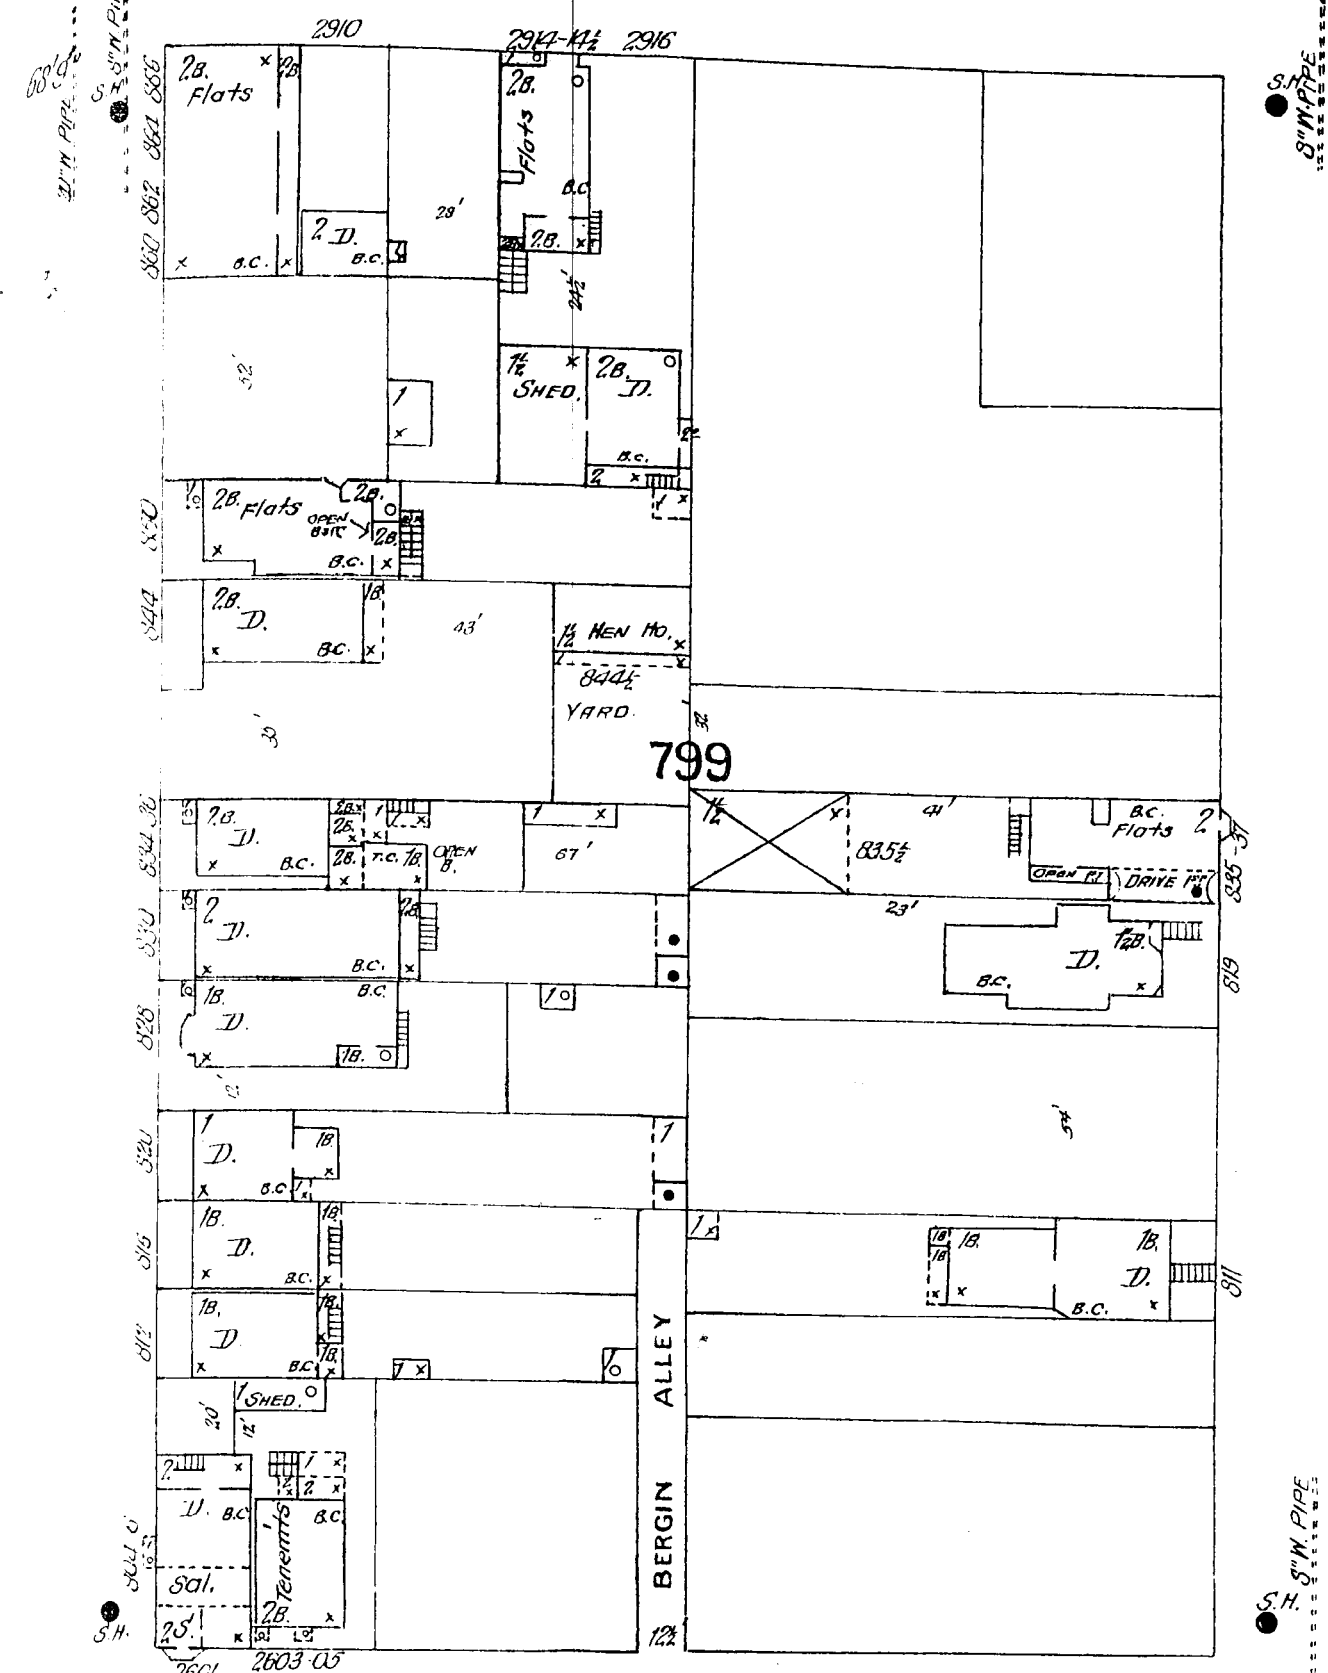

110

111

88

LARKIN

ST.

Bay of San Francisco

68'9"

68'9"

25

68'9" Wide

ST.

HYDE

68'9" Wide

93

BEACH

NORTH POINT

68'9"

68'9"

AV.

MONTGOMERY

ST.

Bay of San Francisco

LEAVENWORTH

74