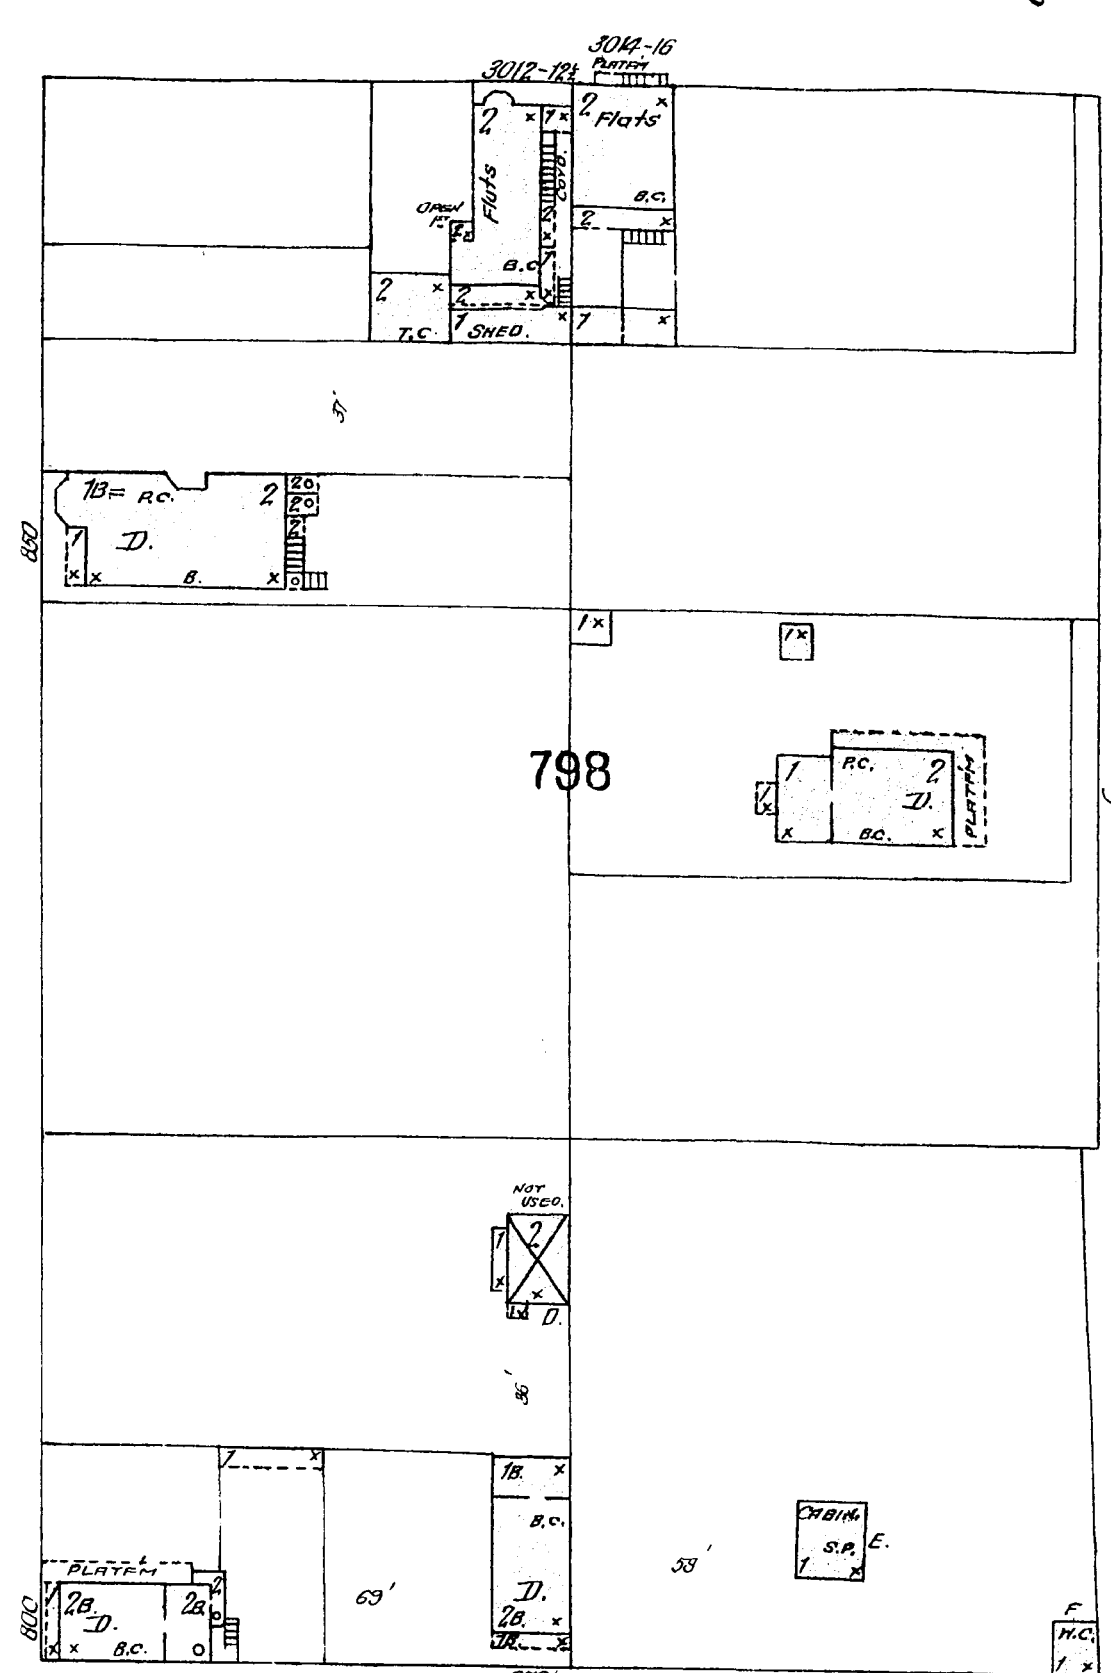

110

111

88

LARKIN

ST.

Bay of San Francisco

68'9"

68'9"

25

68'9" Wide

ST.

HYDE

68'9" Wide

93

BEACH

NORTH POINT

68'9"

68'9"

AV.

MONTGOMERY

ST.

Bay of San Francisco

LEAVENWORTH

74