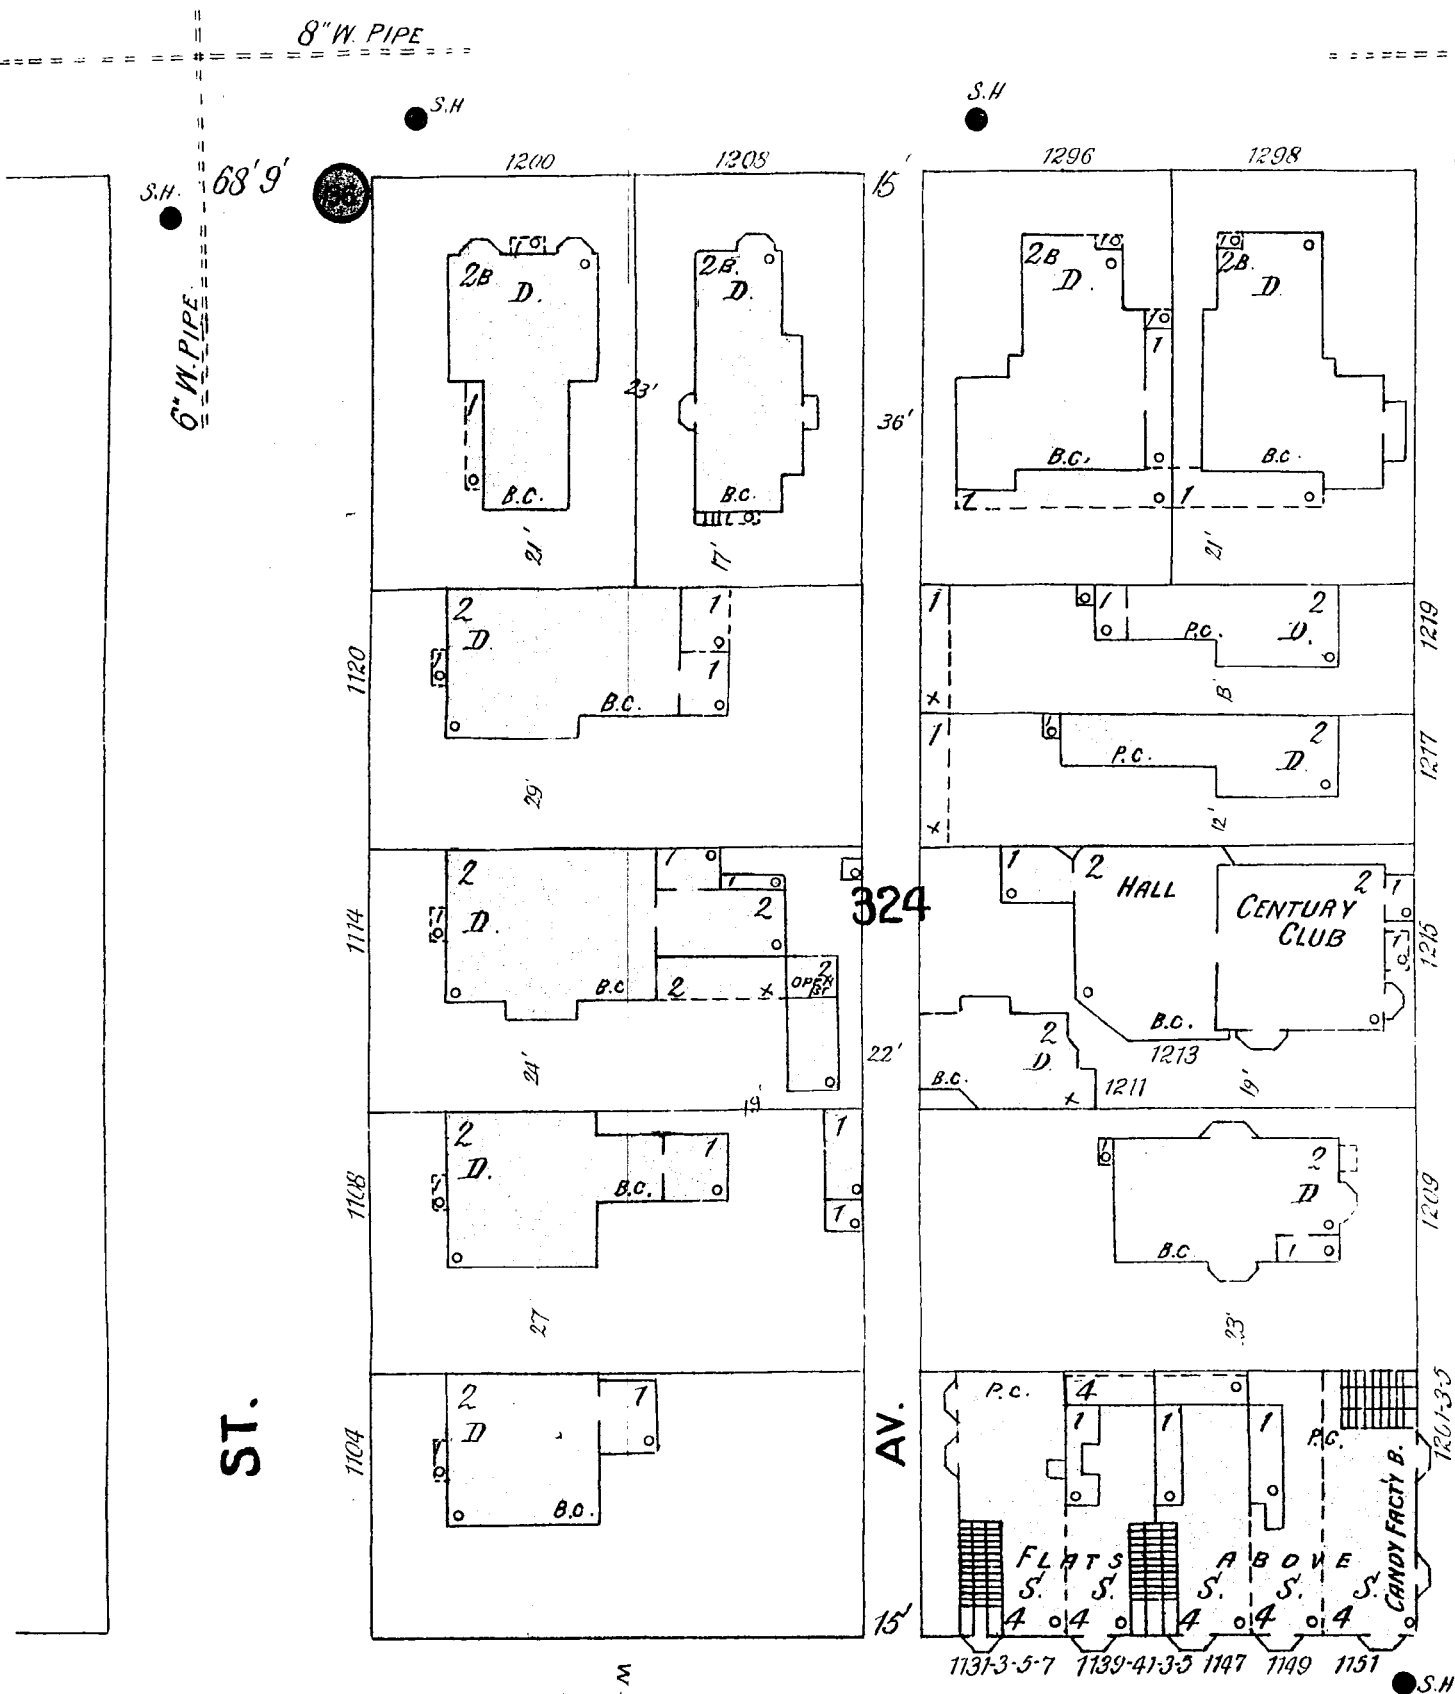

VAN NESS

AV.

68'9" Wide

68'9" Wide

100

POLK

02 101

SUTTER ST. RAILWAY CO'S POWER HOUSE