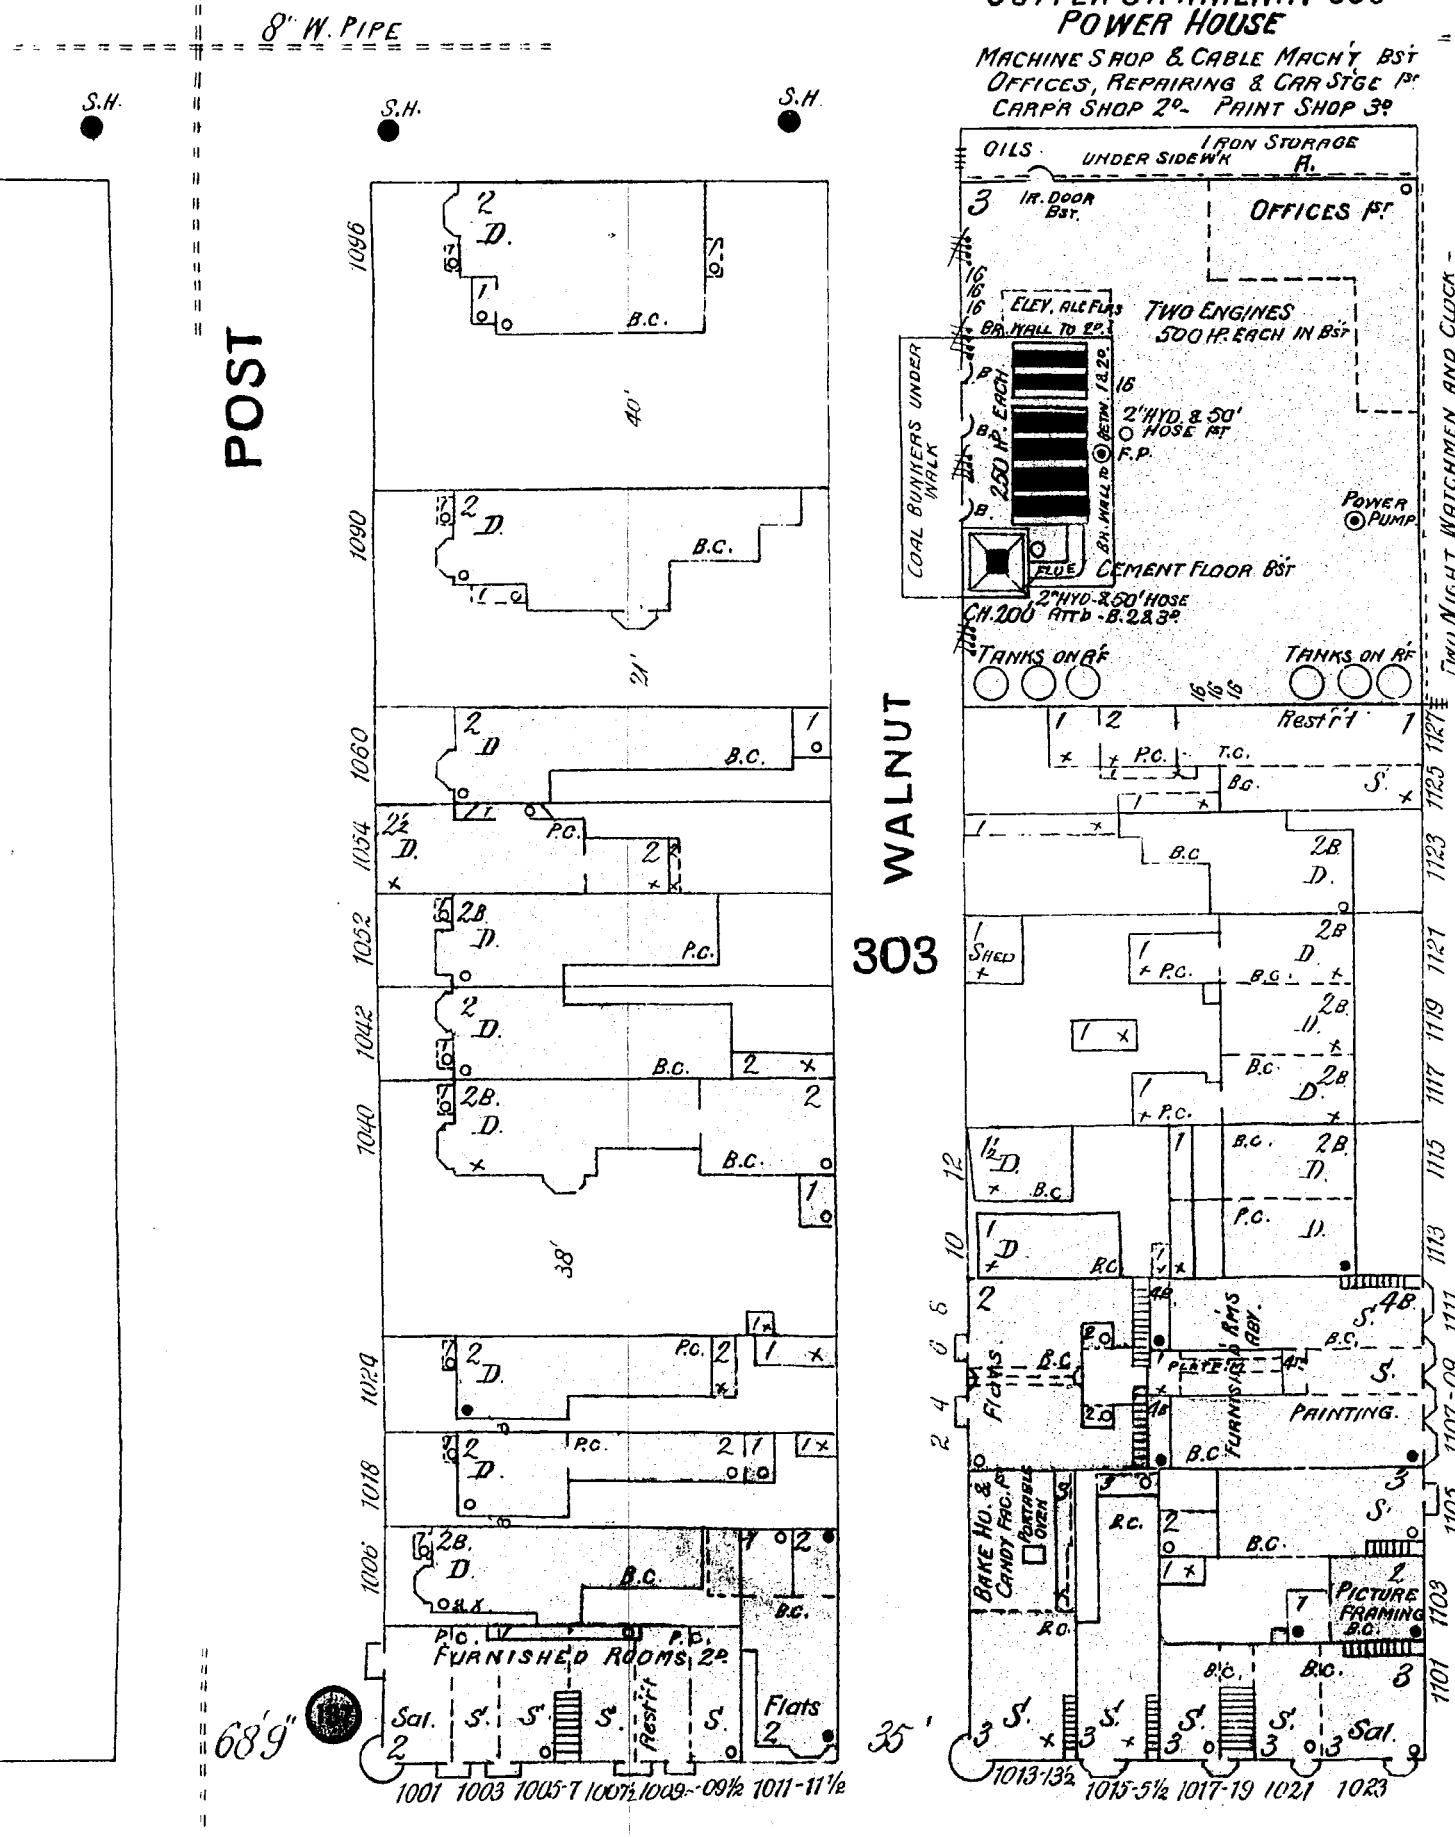

68'9" Wide

68'9" Wide

100

POLK

02 101

SUTTER ST. RAILWAY CO'S POWER HOUSE

MACHINE SHOP & CABLE MACH'Y B'Y
OFFICES, REPAIRING & CAR STGE 1st
CARP'Y SHOP 2nd PRINT SHOP 3rd