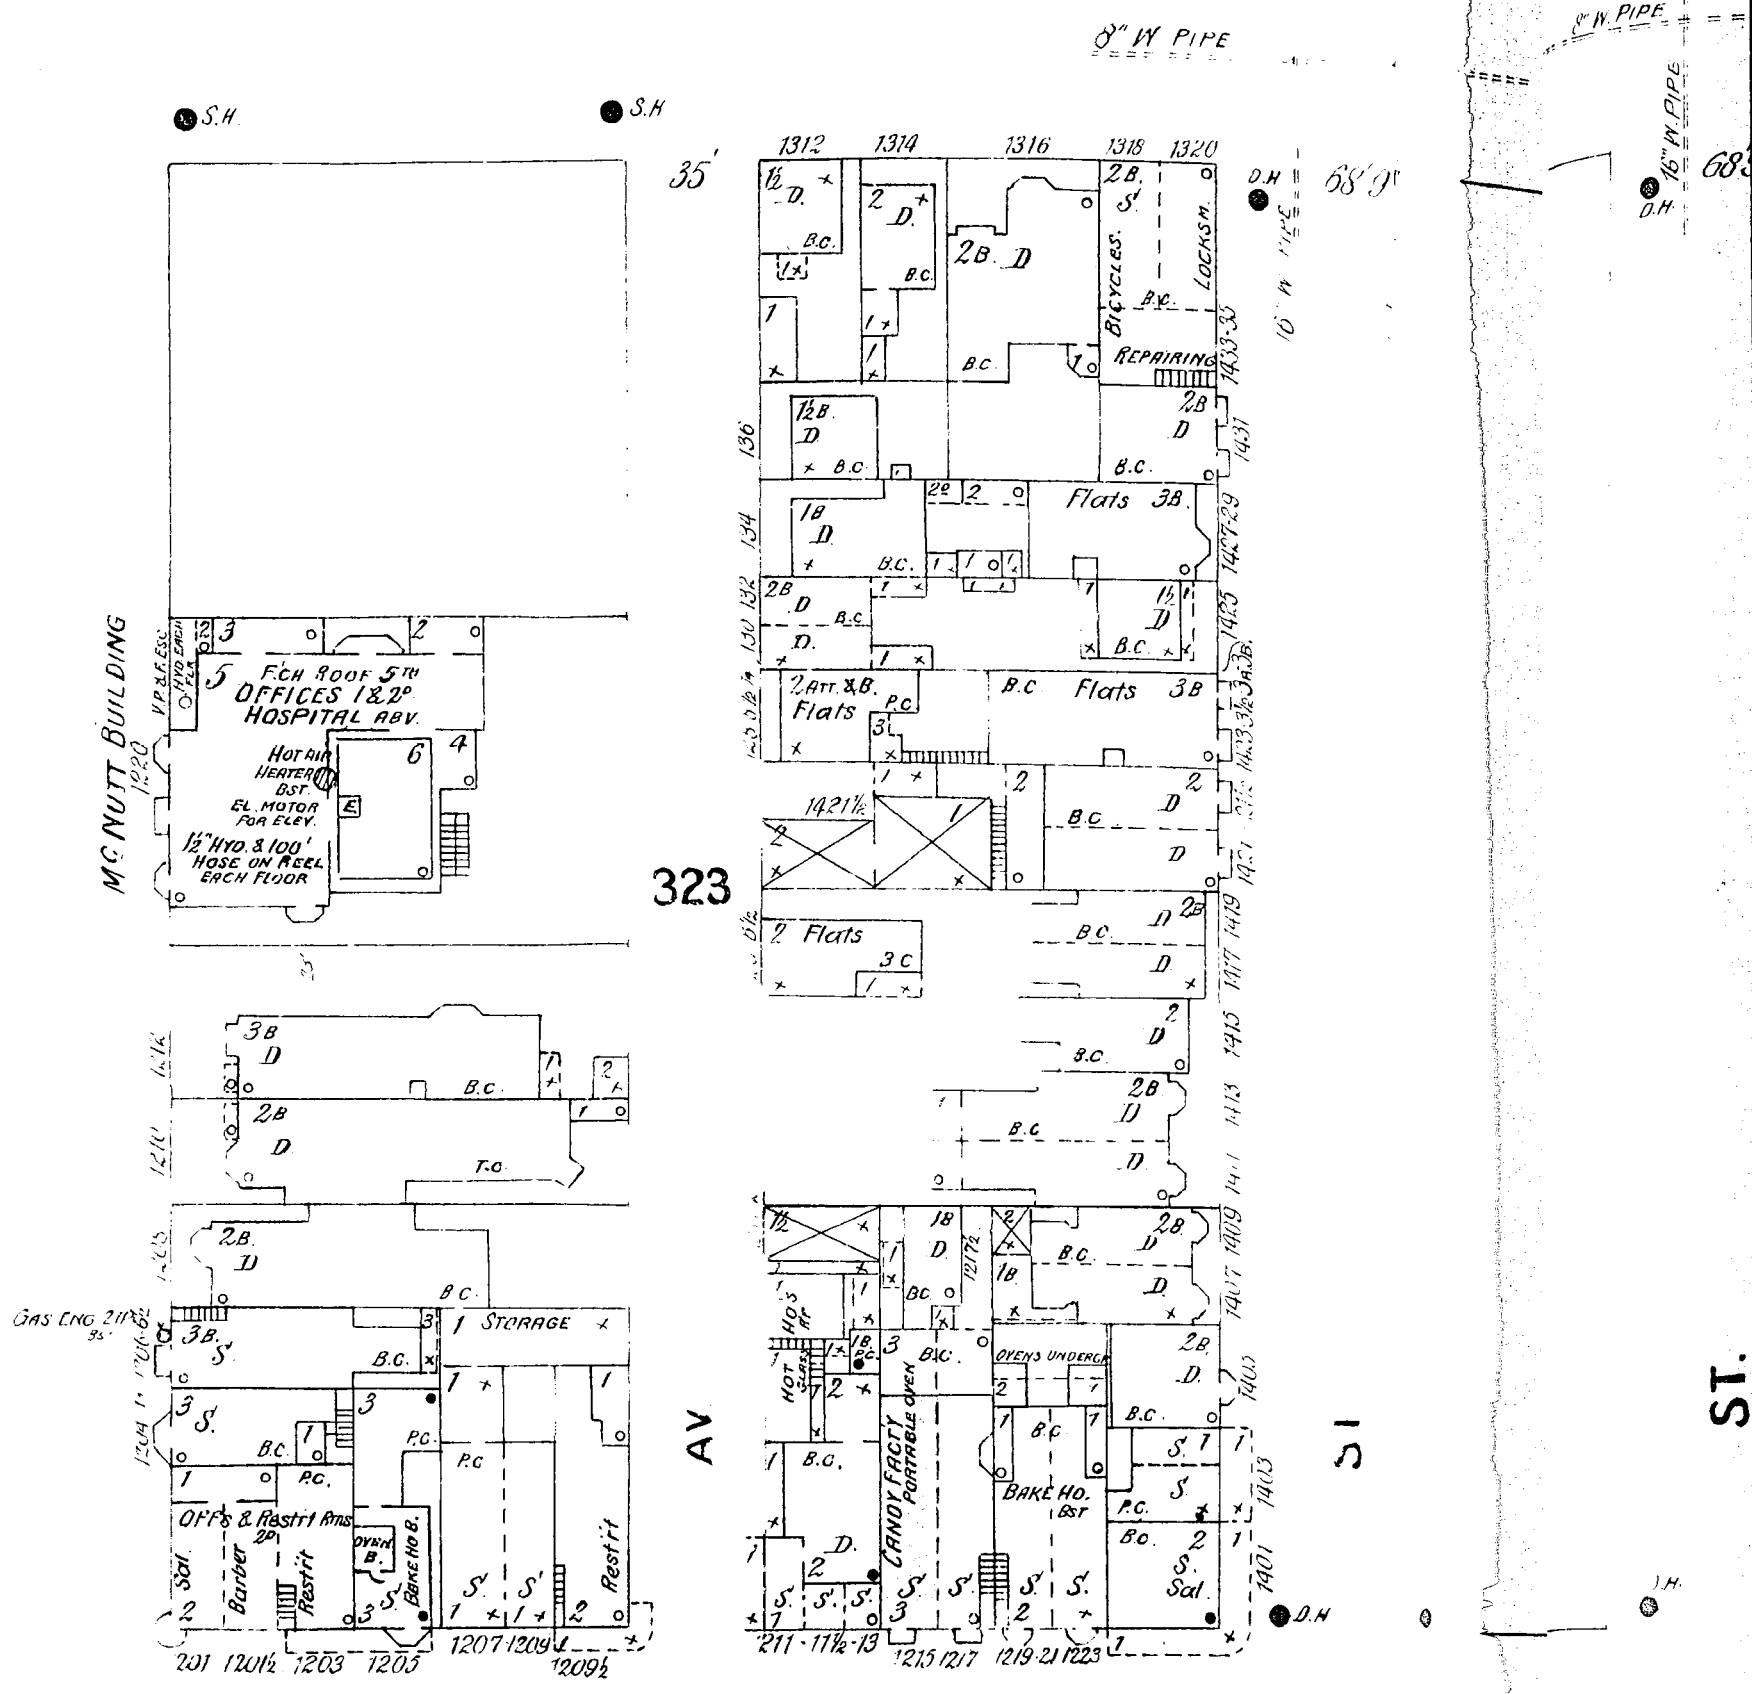

VAN NESS

AV.

68'9" Wide

68'9" Wide

100

POLK

02 101

SUTTER ST. RAILWAY CO'S POWER HOUSE