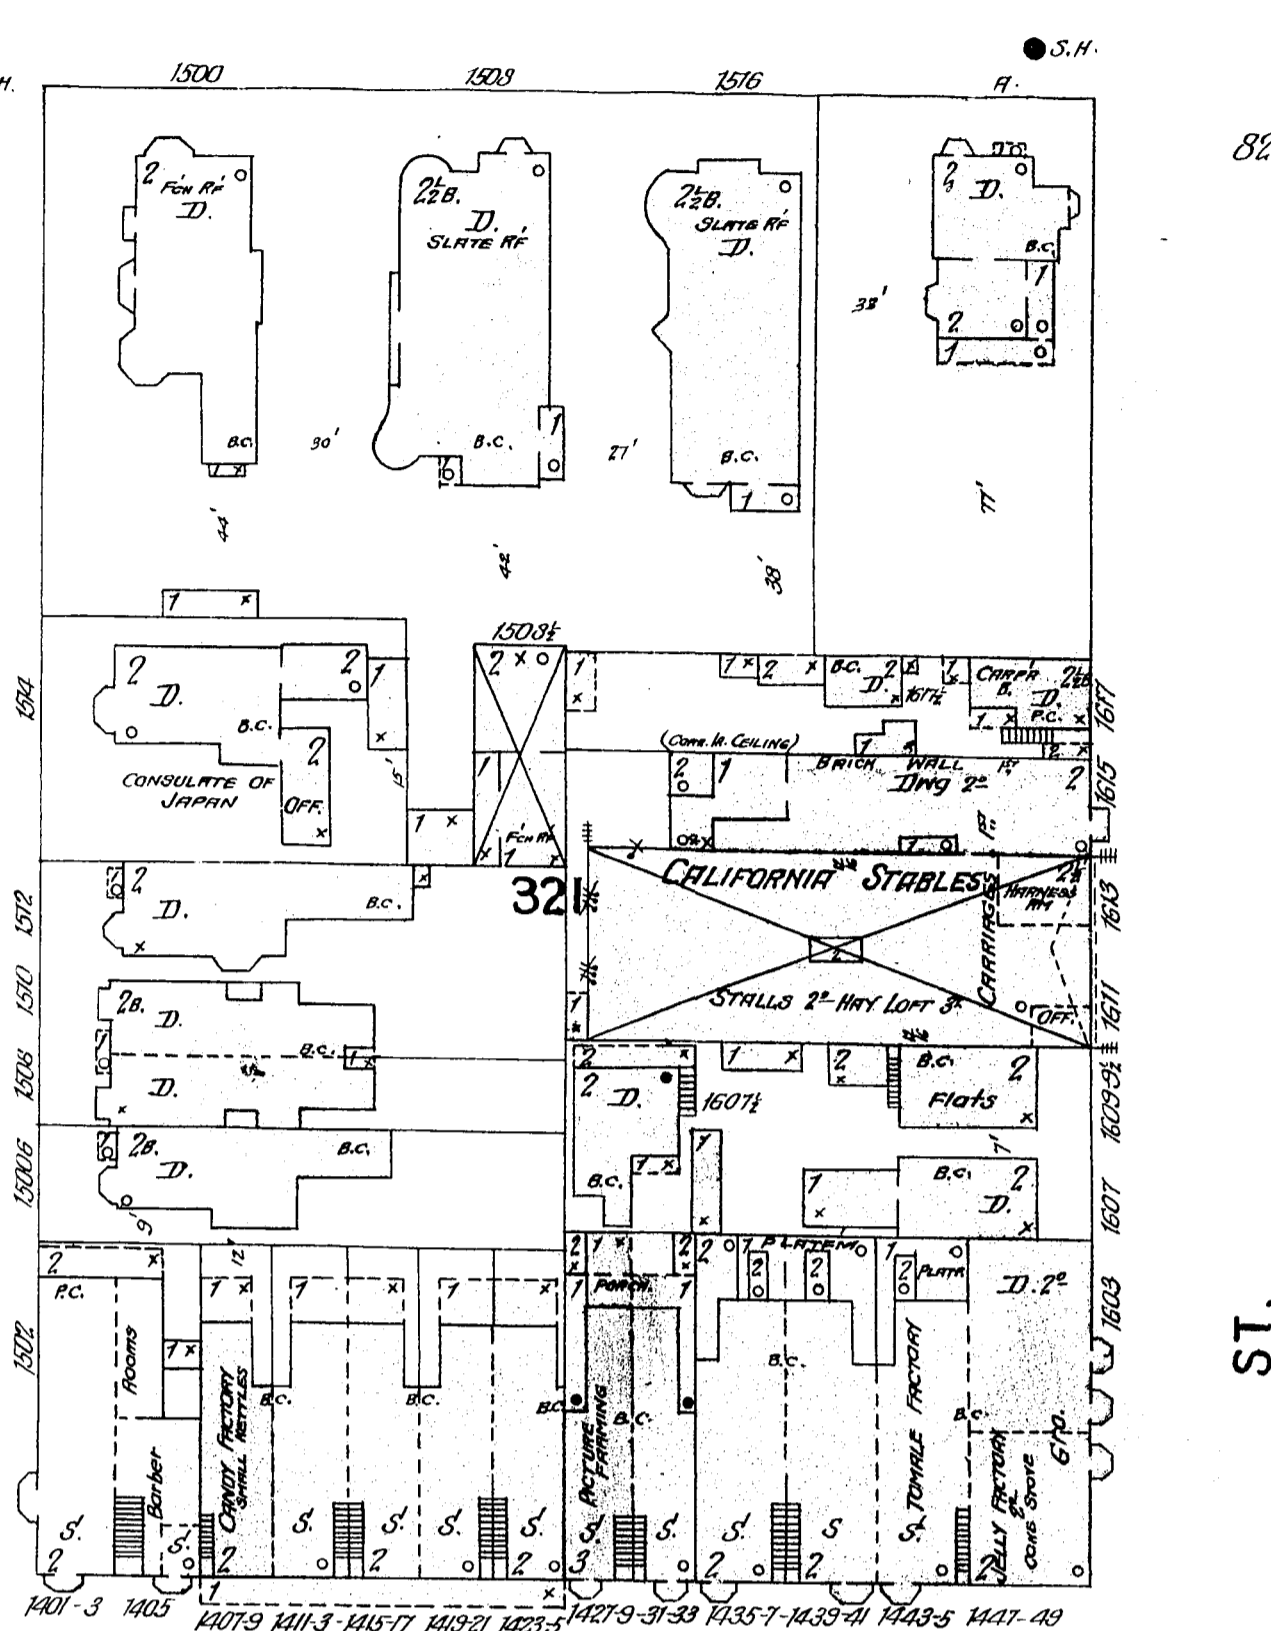

VAN NESS

AV.

68'9"

68'9" Wide

68'9"

68'9" Wide

POLK

68'9" Wide

68'9"

68'9" Wide

68'9"

68'9" Wide

GOLDEN GATE COMPRESSED YEAST CO.
 OCCUPIES 5-STORY BLDG. & SOME OF 3-STORY PART
 POWER STEAM FROM BREWERY - 12" & 2" PIPES CONCRETE
 YEAST PRESS & MALTING FLR B. - VACANT 4th & 5th
 WRAPPING RM. COOLING, STEERING & YEAST TRINKS R.
 OFFICE & BARLEY STORAGE 2nd - MASH TUB & BARLEY MILL 3rd