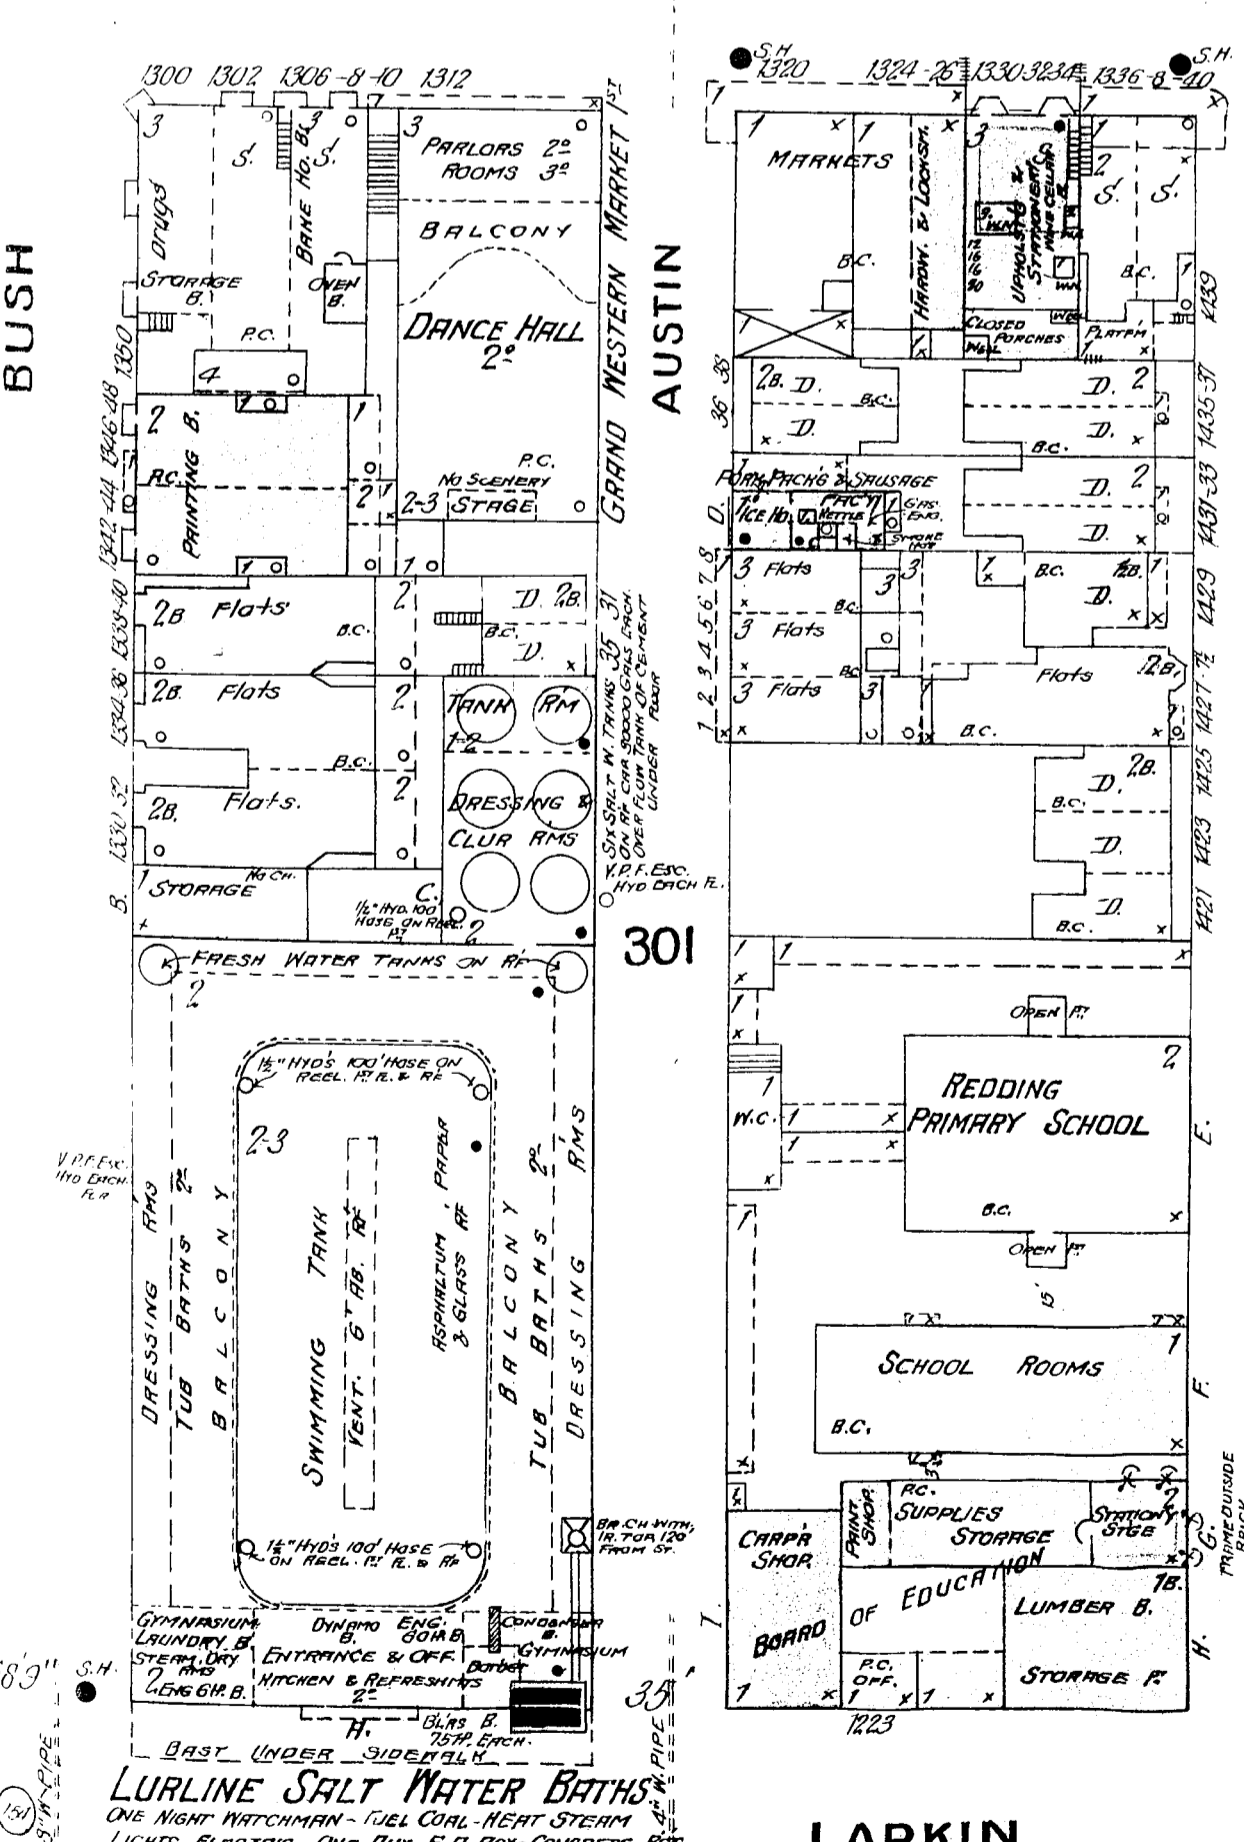

VAN NESS

AV.

68'9"

68'9" Wide

68'9"

68'9" Wide

POLK

68'9" Wide

68'9"

68'9" Wide

68'9"

68'9" Wide

GOLDEN GATE COMPRESSED YEAST CO.
 OCCUPIES 5-STORY BLDG. & SOME OF 3-STORY PART
 POWER STEAM FROM BREWERY - 12" & 2" PIPES CONCRETE
 YEAST PRESS & MALTING FLR B. - VACANT 4th & 5th
 WRAPPING RM. COOLING, STEERING & YEAST TRINKS R.
 OFFICE & BARLEY STORAGE 2nd - MASH TUB & BARLEY MILL 3rd