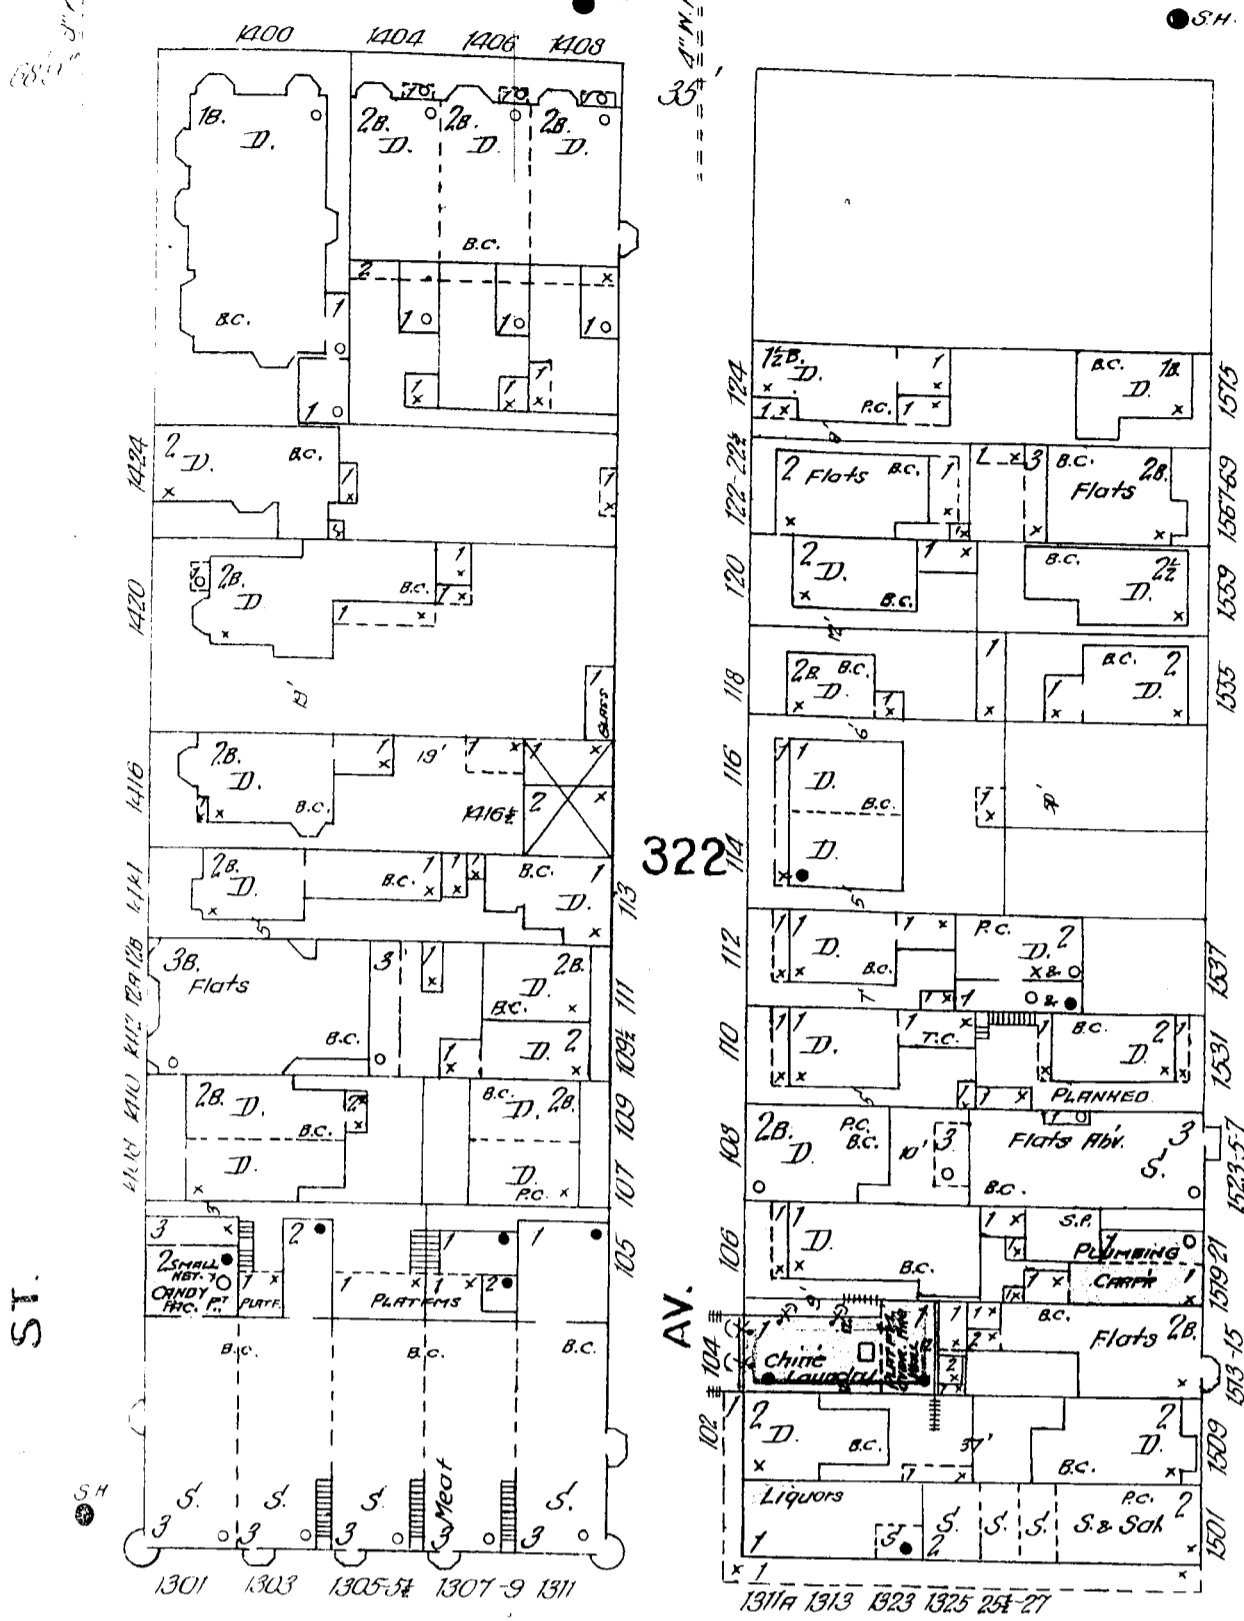

VAN NESS

AV.

68'9"

68'9" Wide

68'9"

68'9" Wide

POLK

68'9" Wide

68'9"

68'9" Wide

68'9"

68'9" Wide

GOLDEN GATE COMPRESSED YEAST CO.
 OCCUPIES 5-STORY BLDG. & SOME OF 3-STORY PART
 POWER STEAM FROM BREWERY - 12" & 2" PIPES CONCRETE
 YEAST PRESS & MALTING FLR B. - VACANT 4th & 5th
 WRAPPING RM. COOLING, STEERING & YEAST TRINKS R.
 OFFICE & BARLEY STORAGE 2nd - MASH TUB & BARLEY MILL 3rd