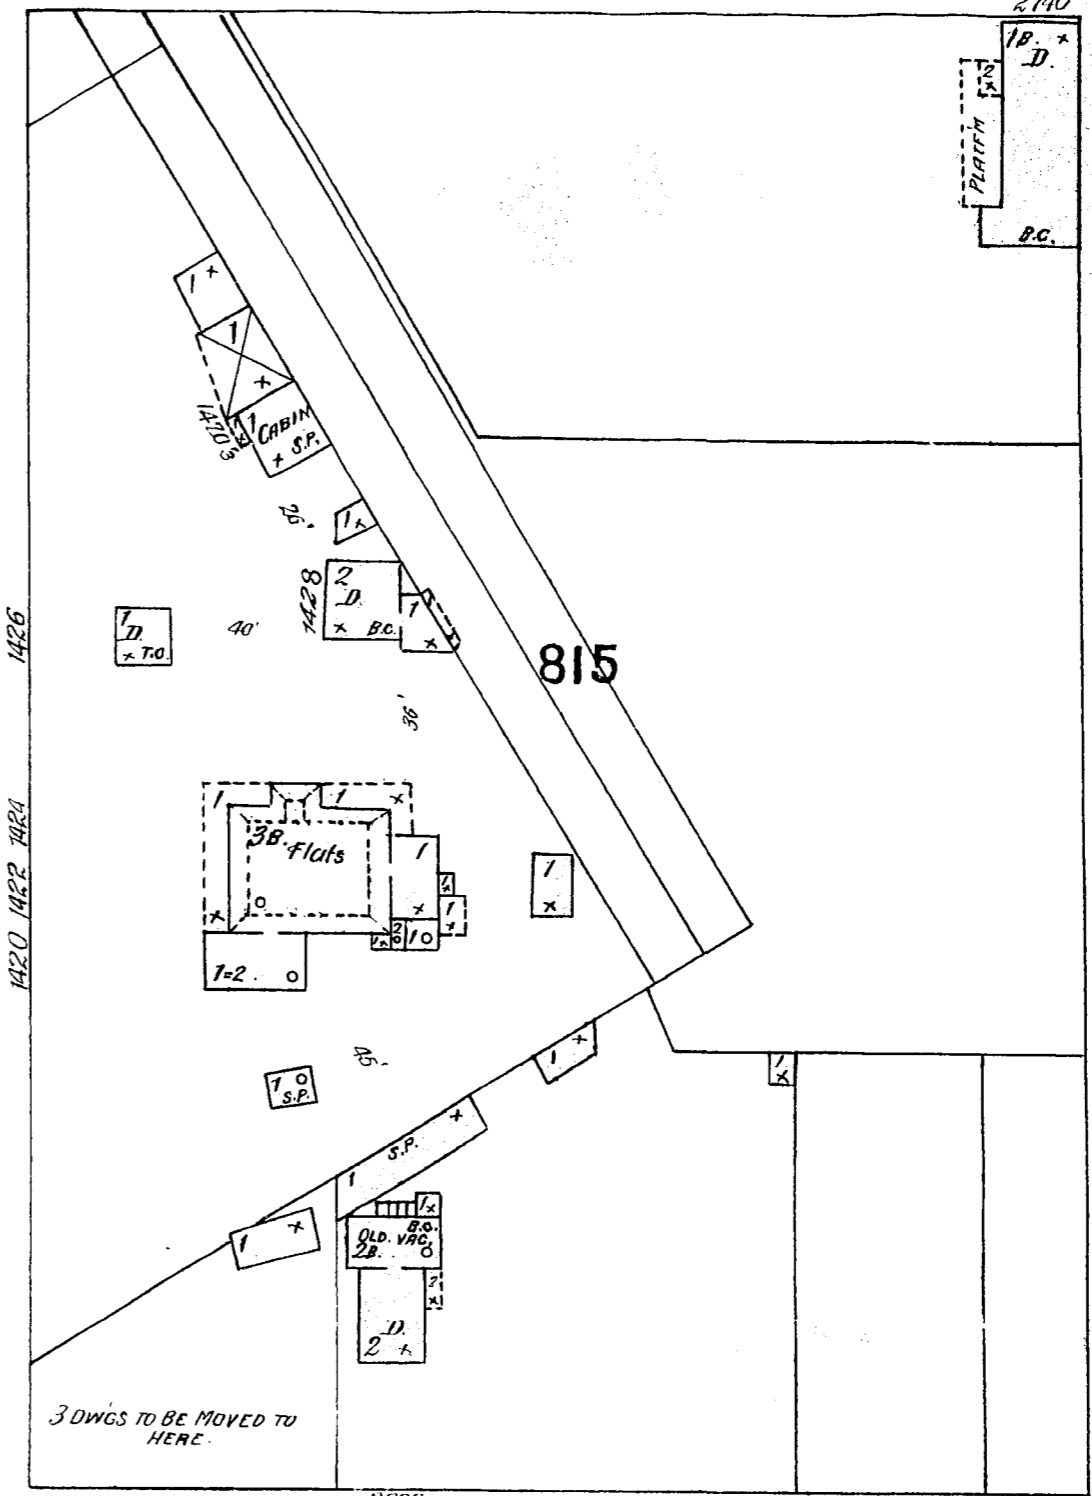

4" W. PIPE

4" W. PIPE

VAN NESS

AV.

8" W. PIPE

8" W. PIPE

68'9" Wide

POLK

68'9" Wide

109

FILBERT

GREENWICH

LOMBARD

LARKIN

ST.

16" W. PIPE

16" W. PIPE

8" W. PIPE

8" W. PIPE

85

86

Scale of Feet.