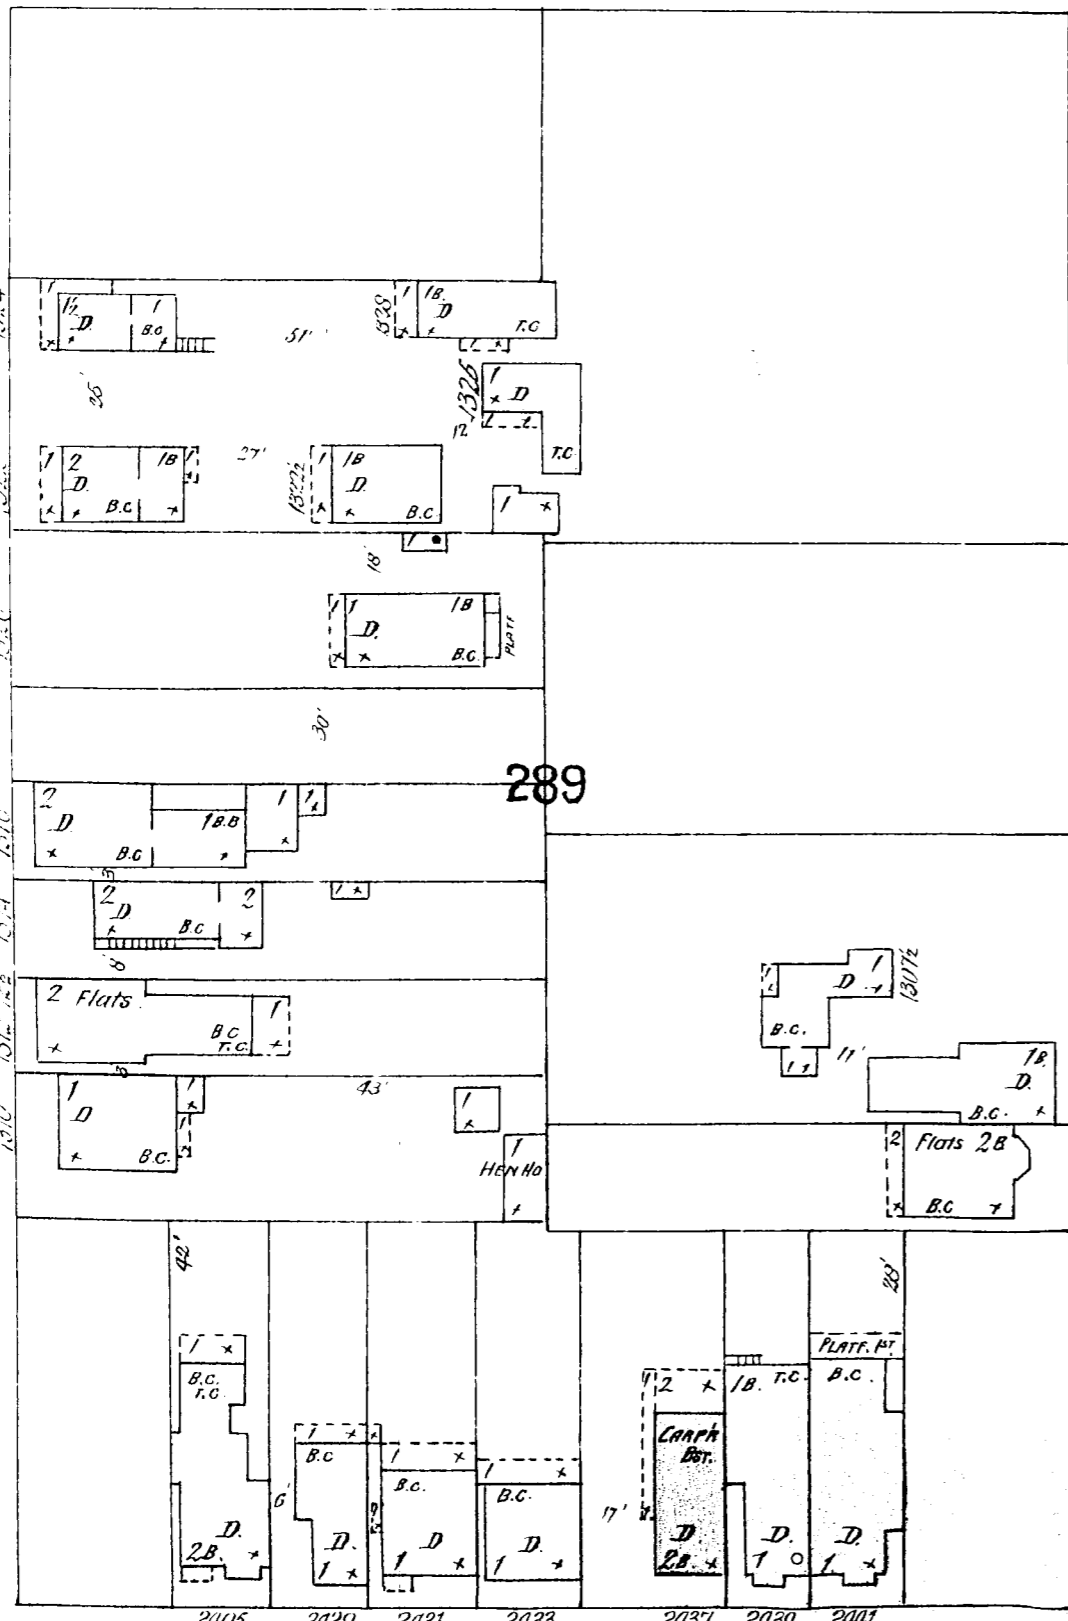

4" W. PIPE

4" W. PIPE

VAN NESS

AV.

8" W. PIPE

8" W. PIPE

68'9" Wide

POLK

68'9" Wide

109

FILBERT

GREENWICH

LOMBARD

LARKIN

ST.

16" W. PIPE

16" W. PIPE

8" W. PIPE

8" W. PIPE

85

86

Scale of Feet.