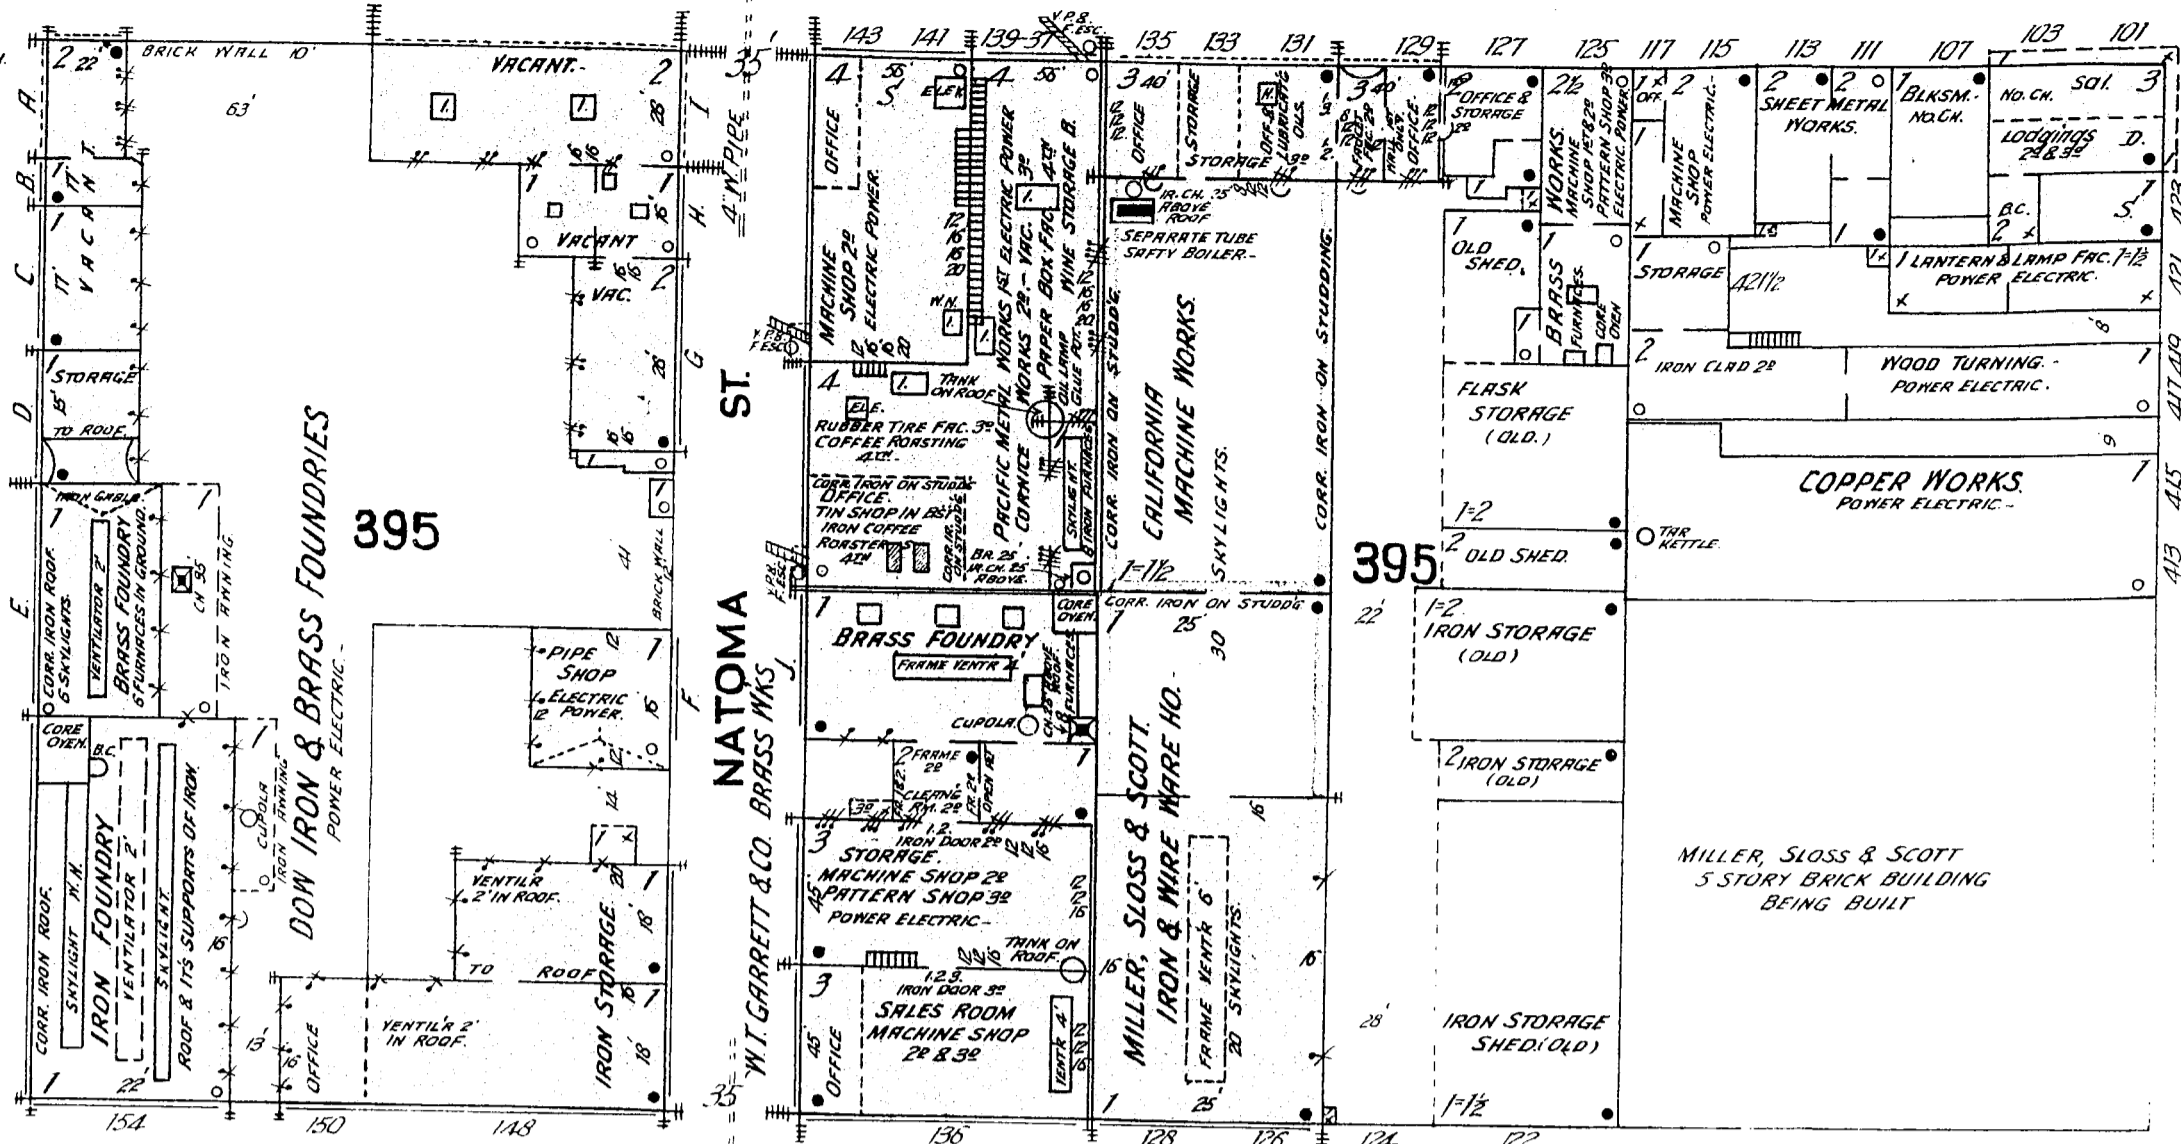

127

129
FIRST

FREMONT

(82 1/2 feet wide)

152

HOWARD

BEALE

(82 1/2 feet wide)

MAIN
125

Scale of Feet.

LAUNDESTER MILLS
FEED & MEAL
MILL CONNECTED WITH DISTRICT
2007 17' 10"