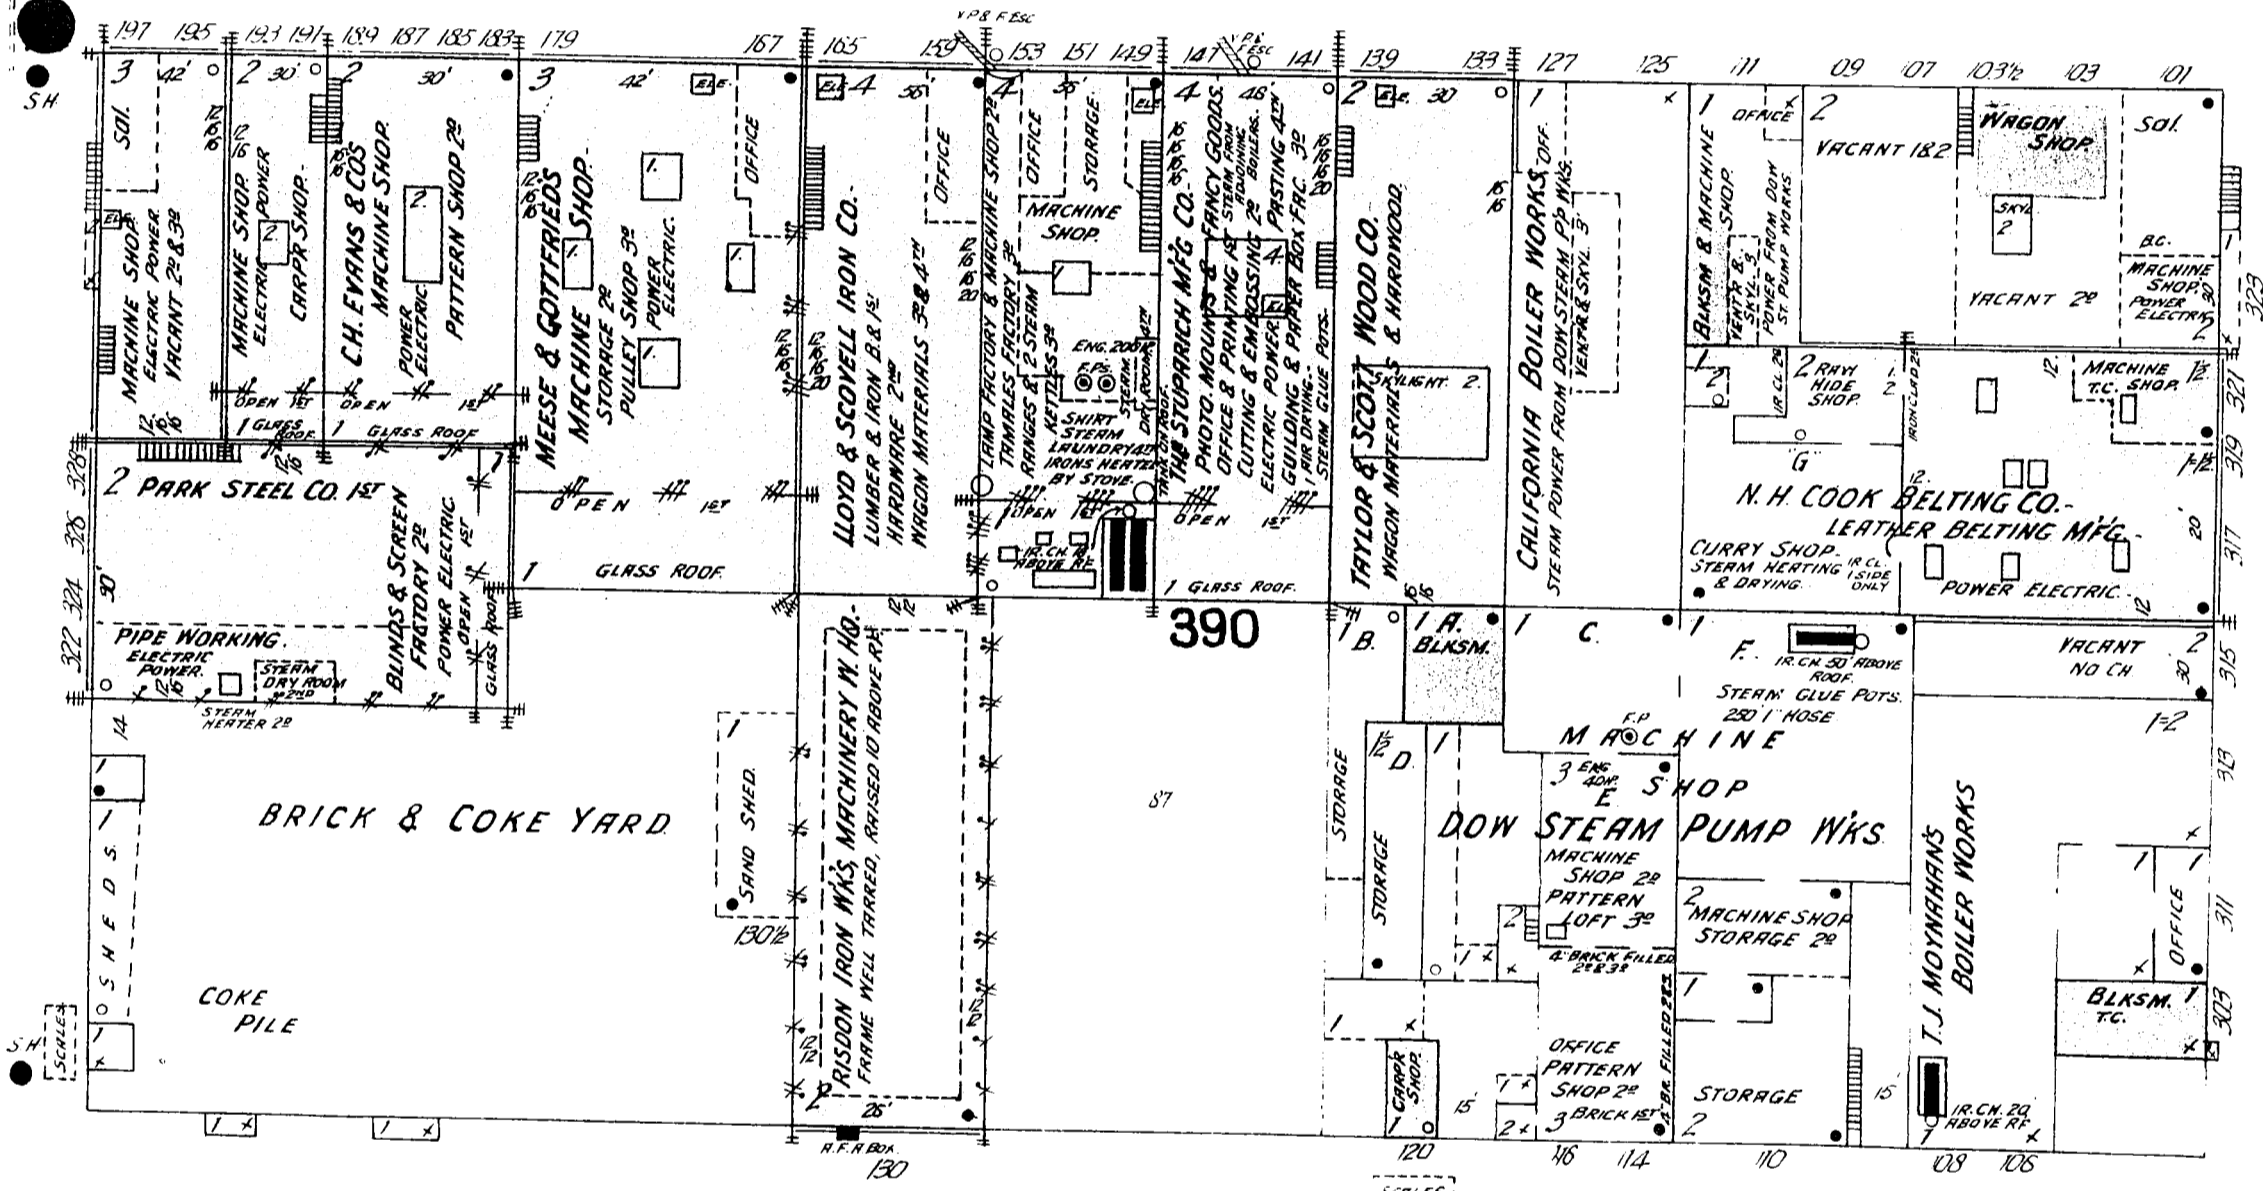

127

129
FIRST

FREMONT

(82 1/2 feet wide)

152

HOWARD

BEALE

(82 1/2 feet wide)

MAIN
125

Scale of Feet.

LAUNDESTER MILLS
FEED & MEAL
MILL CONNECTED WITH DISTRICT
2007 17' 10"