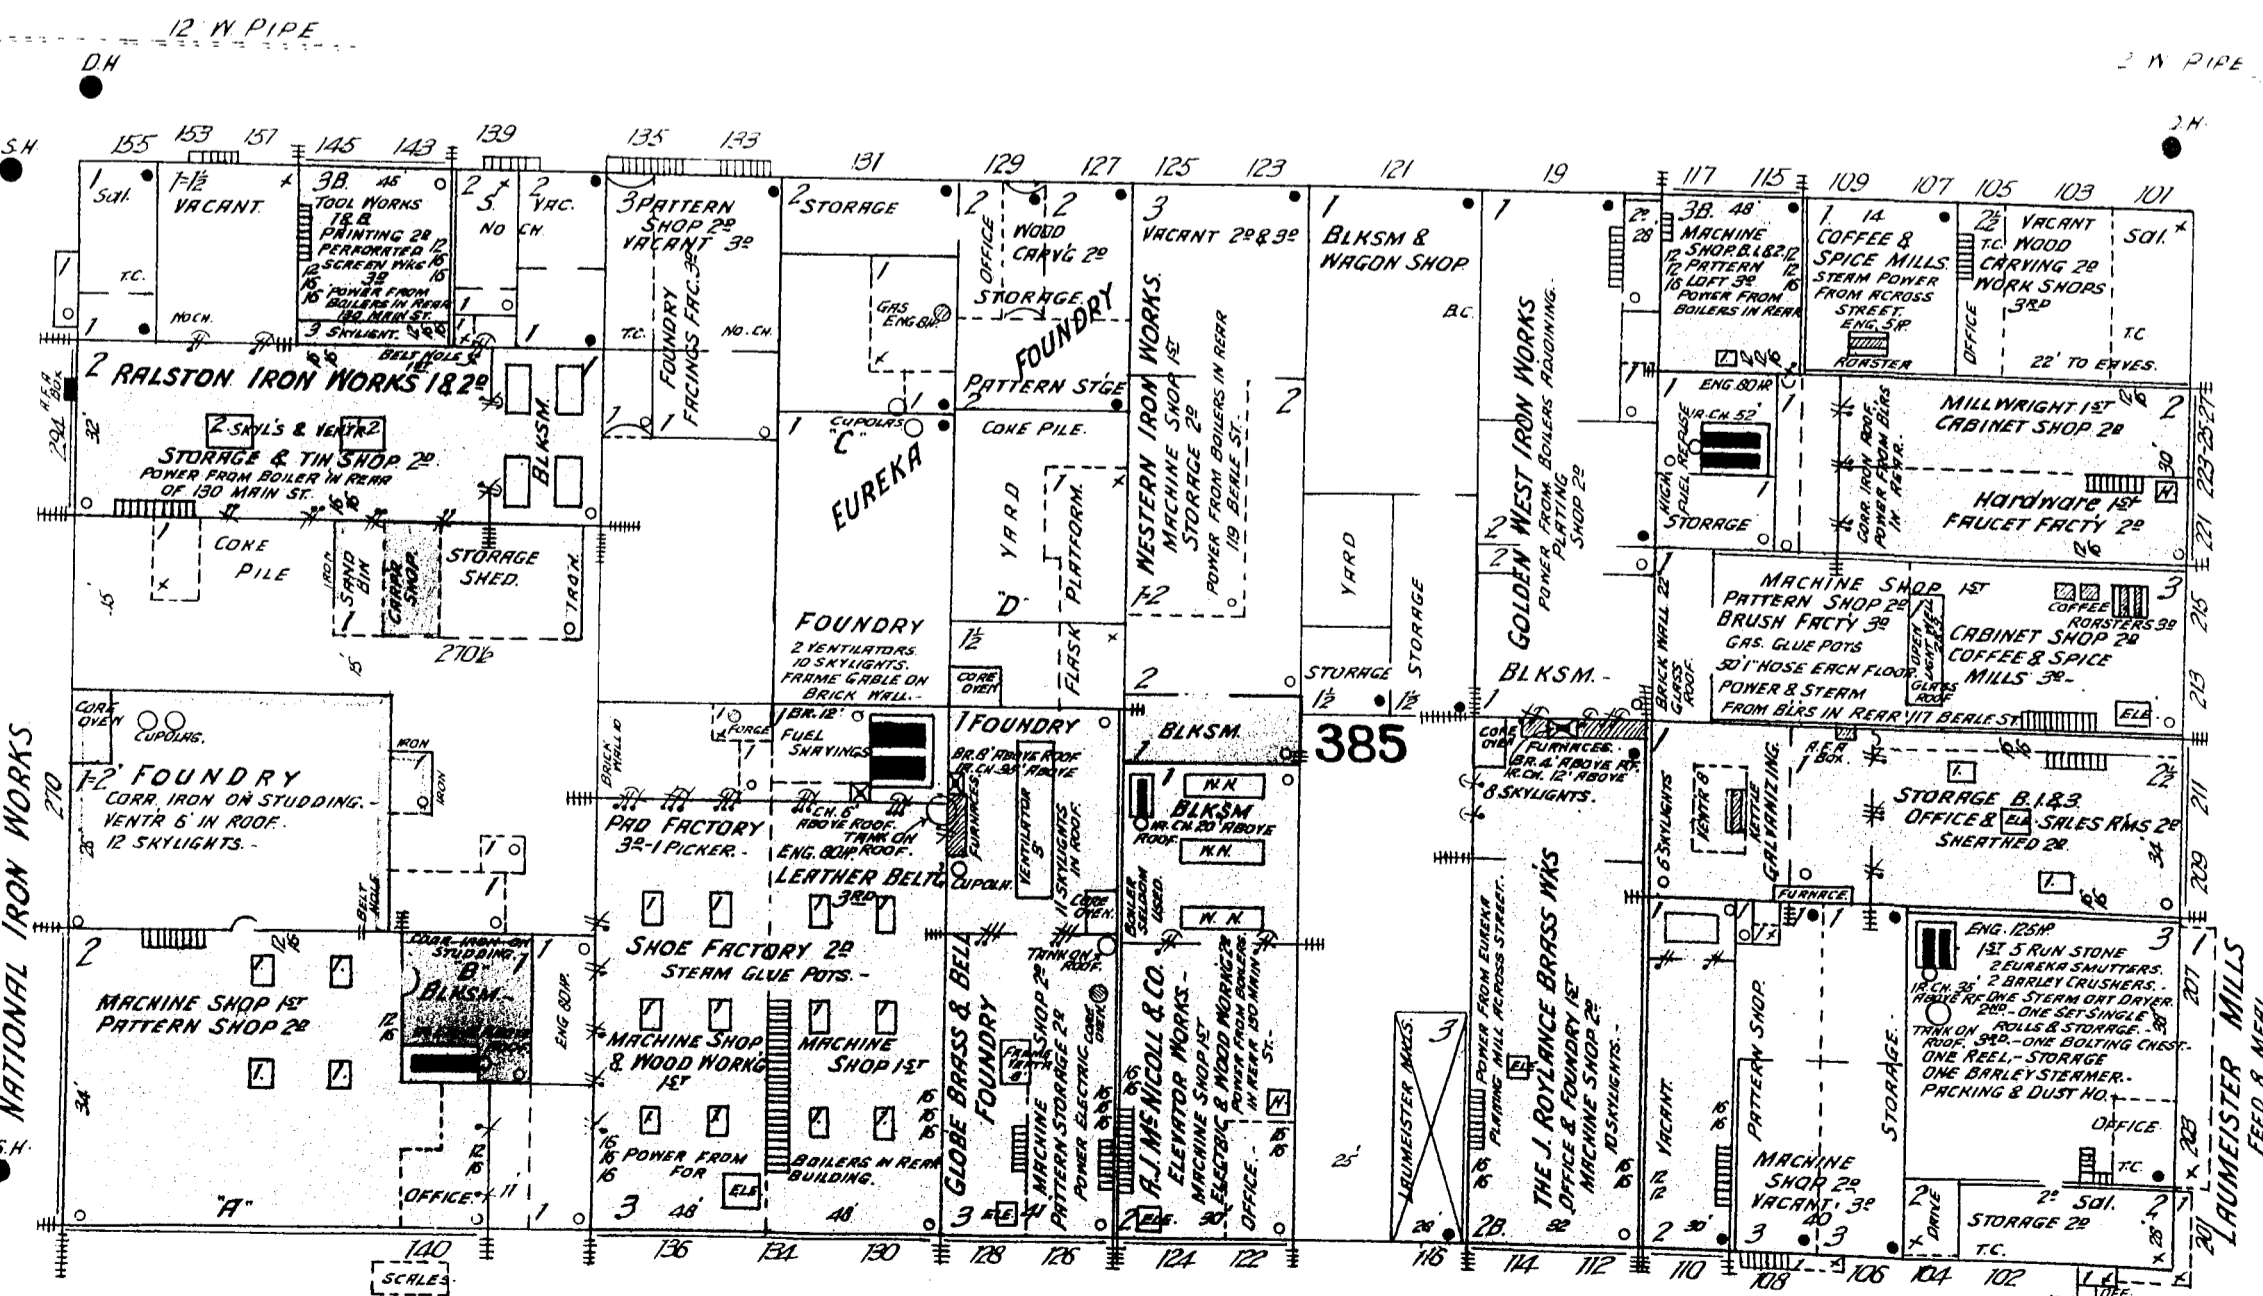

127

129
FIRST

FREMONT

(82 1/2 feet wide)

152

HOWARD

BEALE

(82 1/2 feet wide)

MAIN
125

Scale of Feet.

LAUNDESTER MILLS
FEED & MEAL
MILL CONNECTED WITH DISTRICT
2007 17' 10"