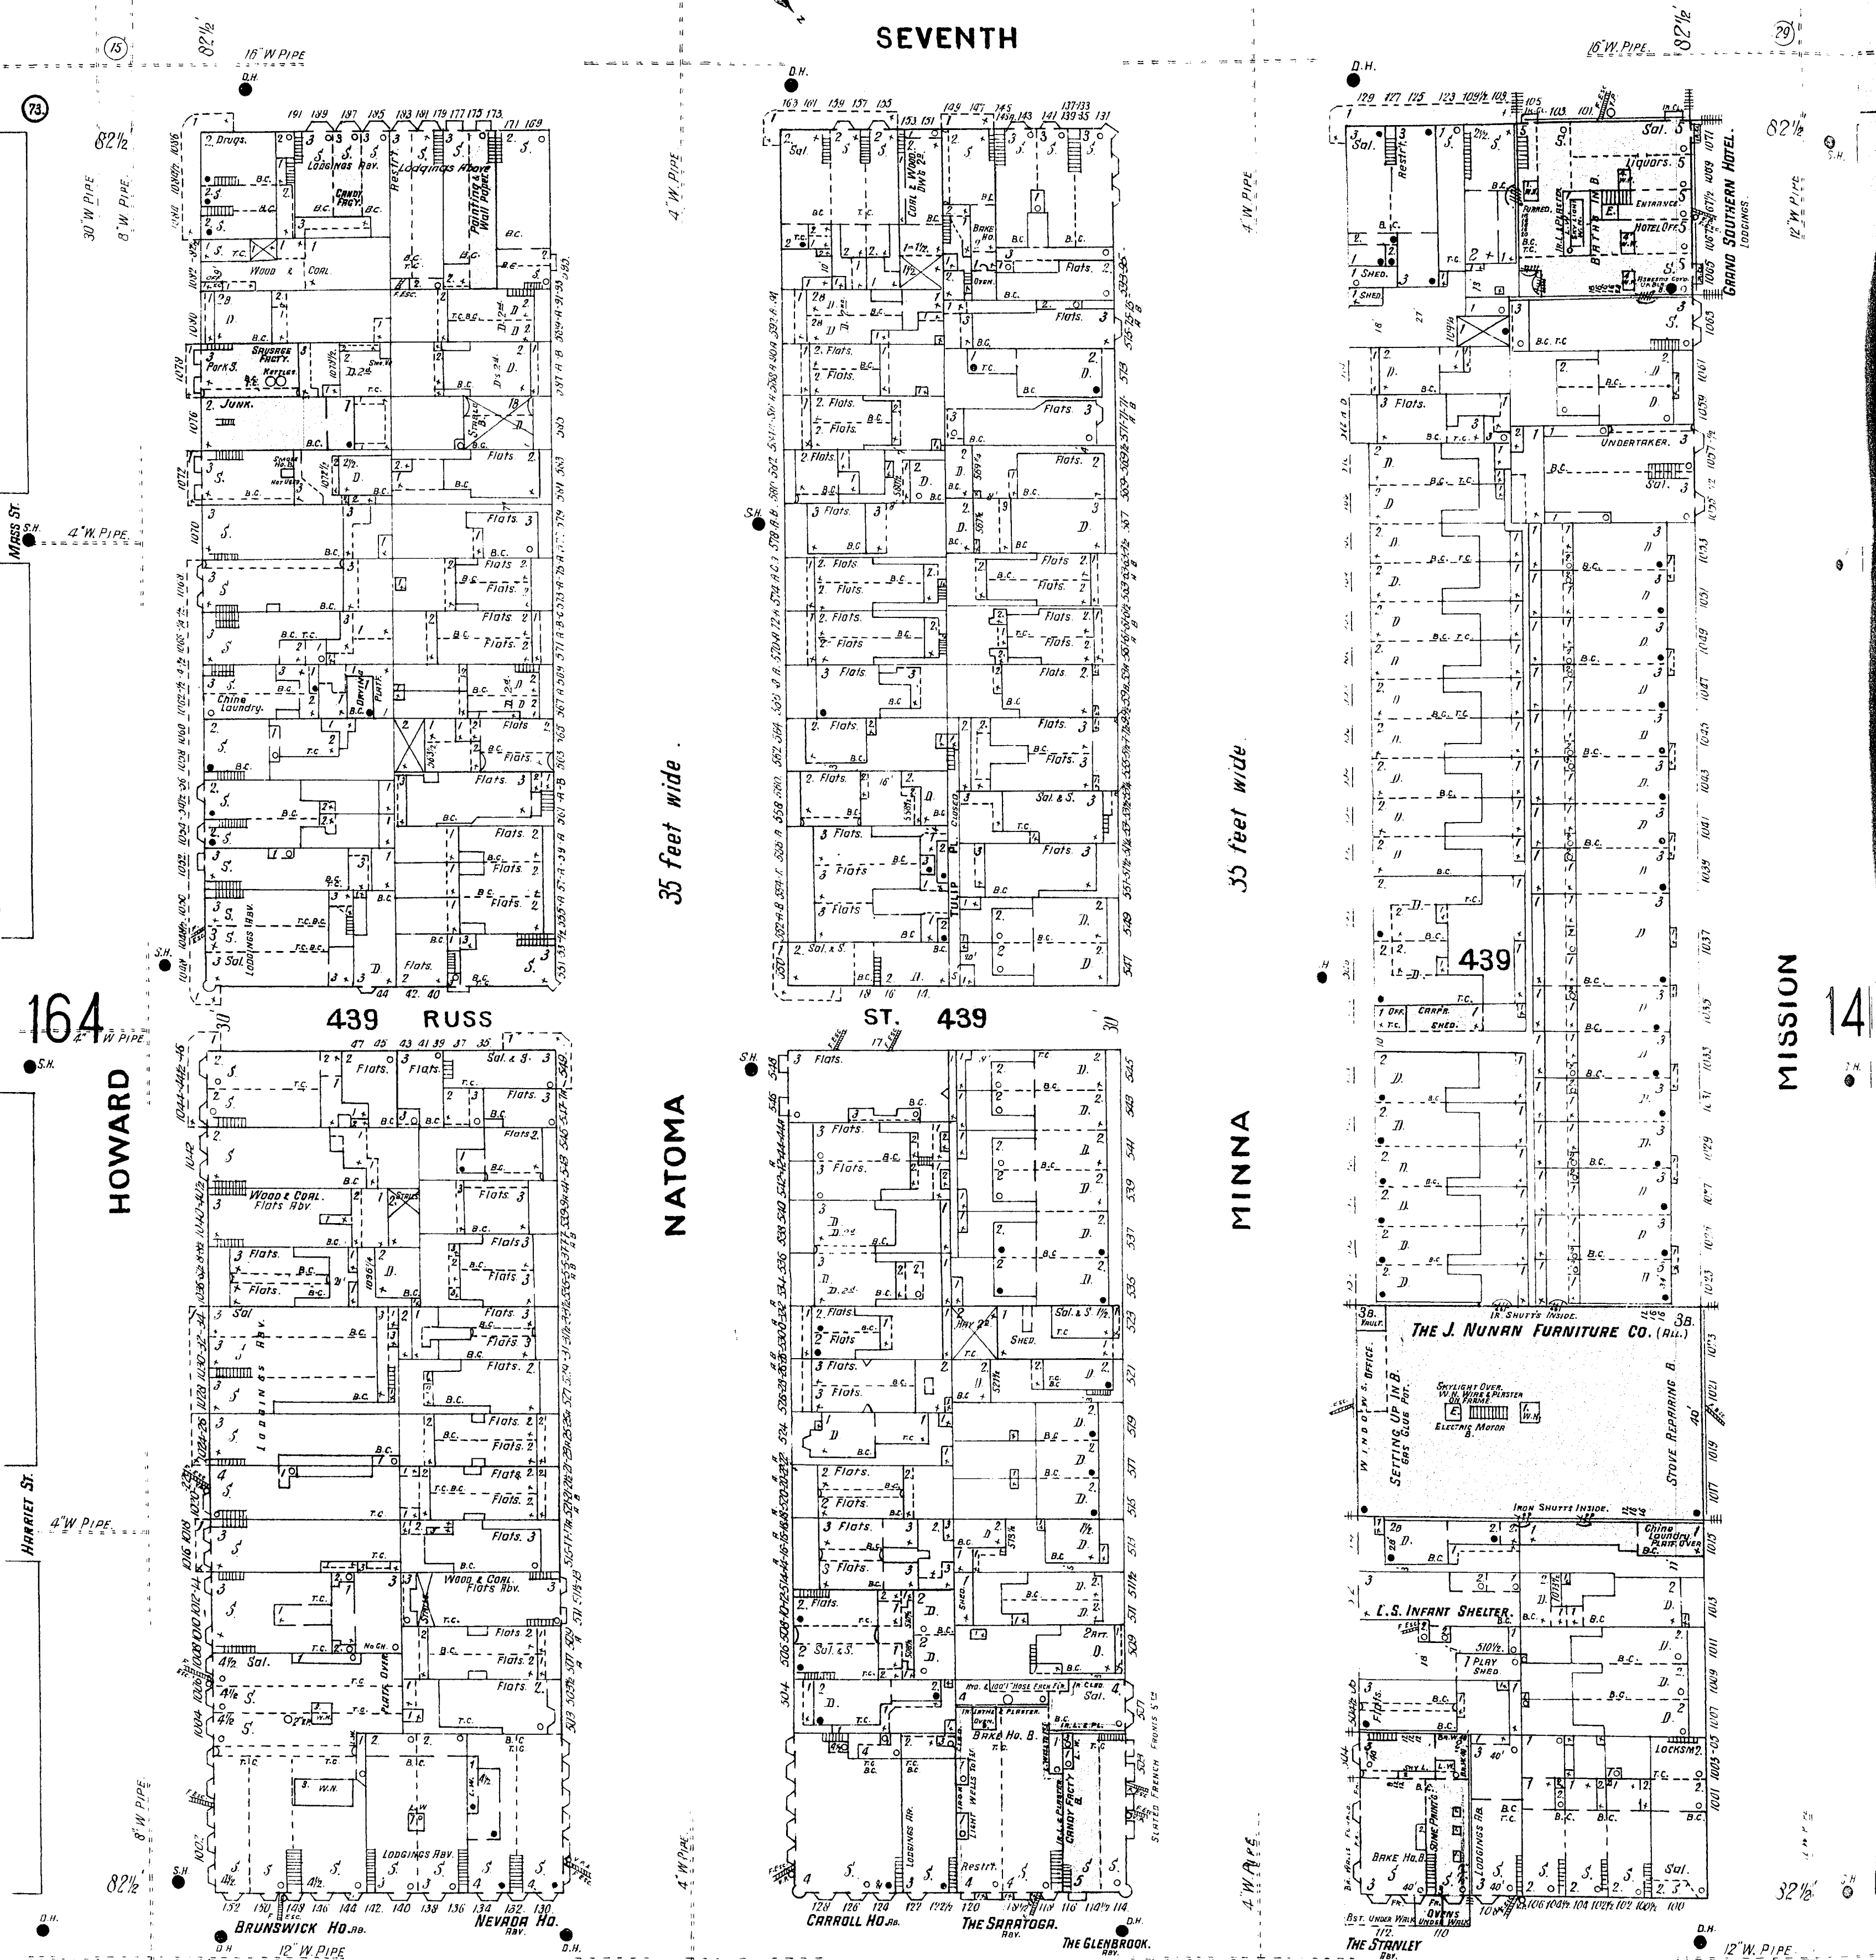

SEVENTH

HOWARD

439 RUSS

NATOMA

ST. 439

MINNA

MISSION

Scale of Feet.