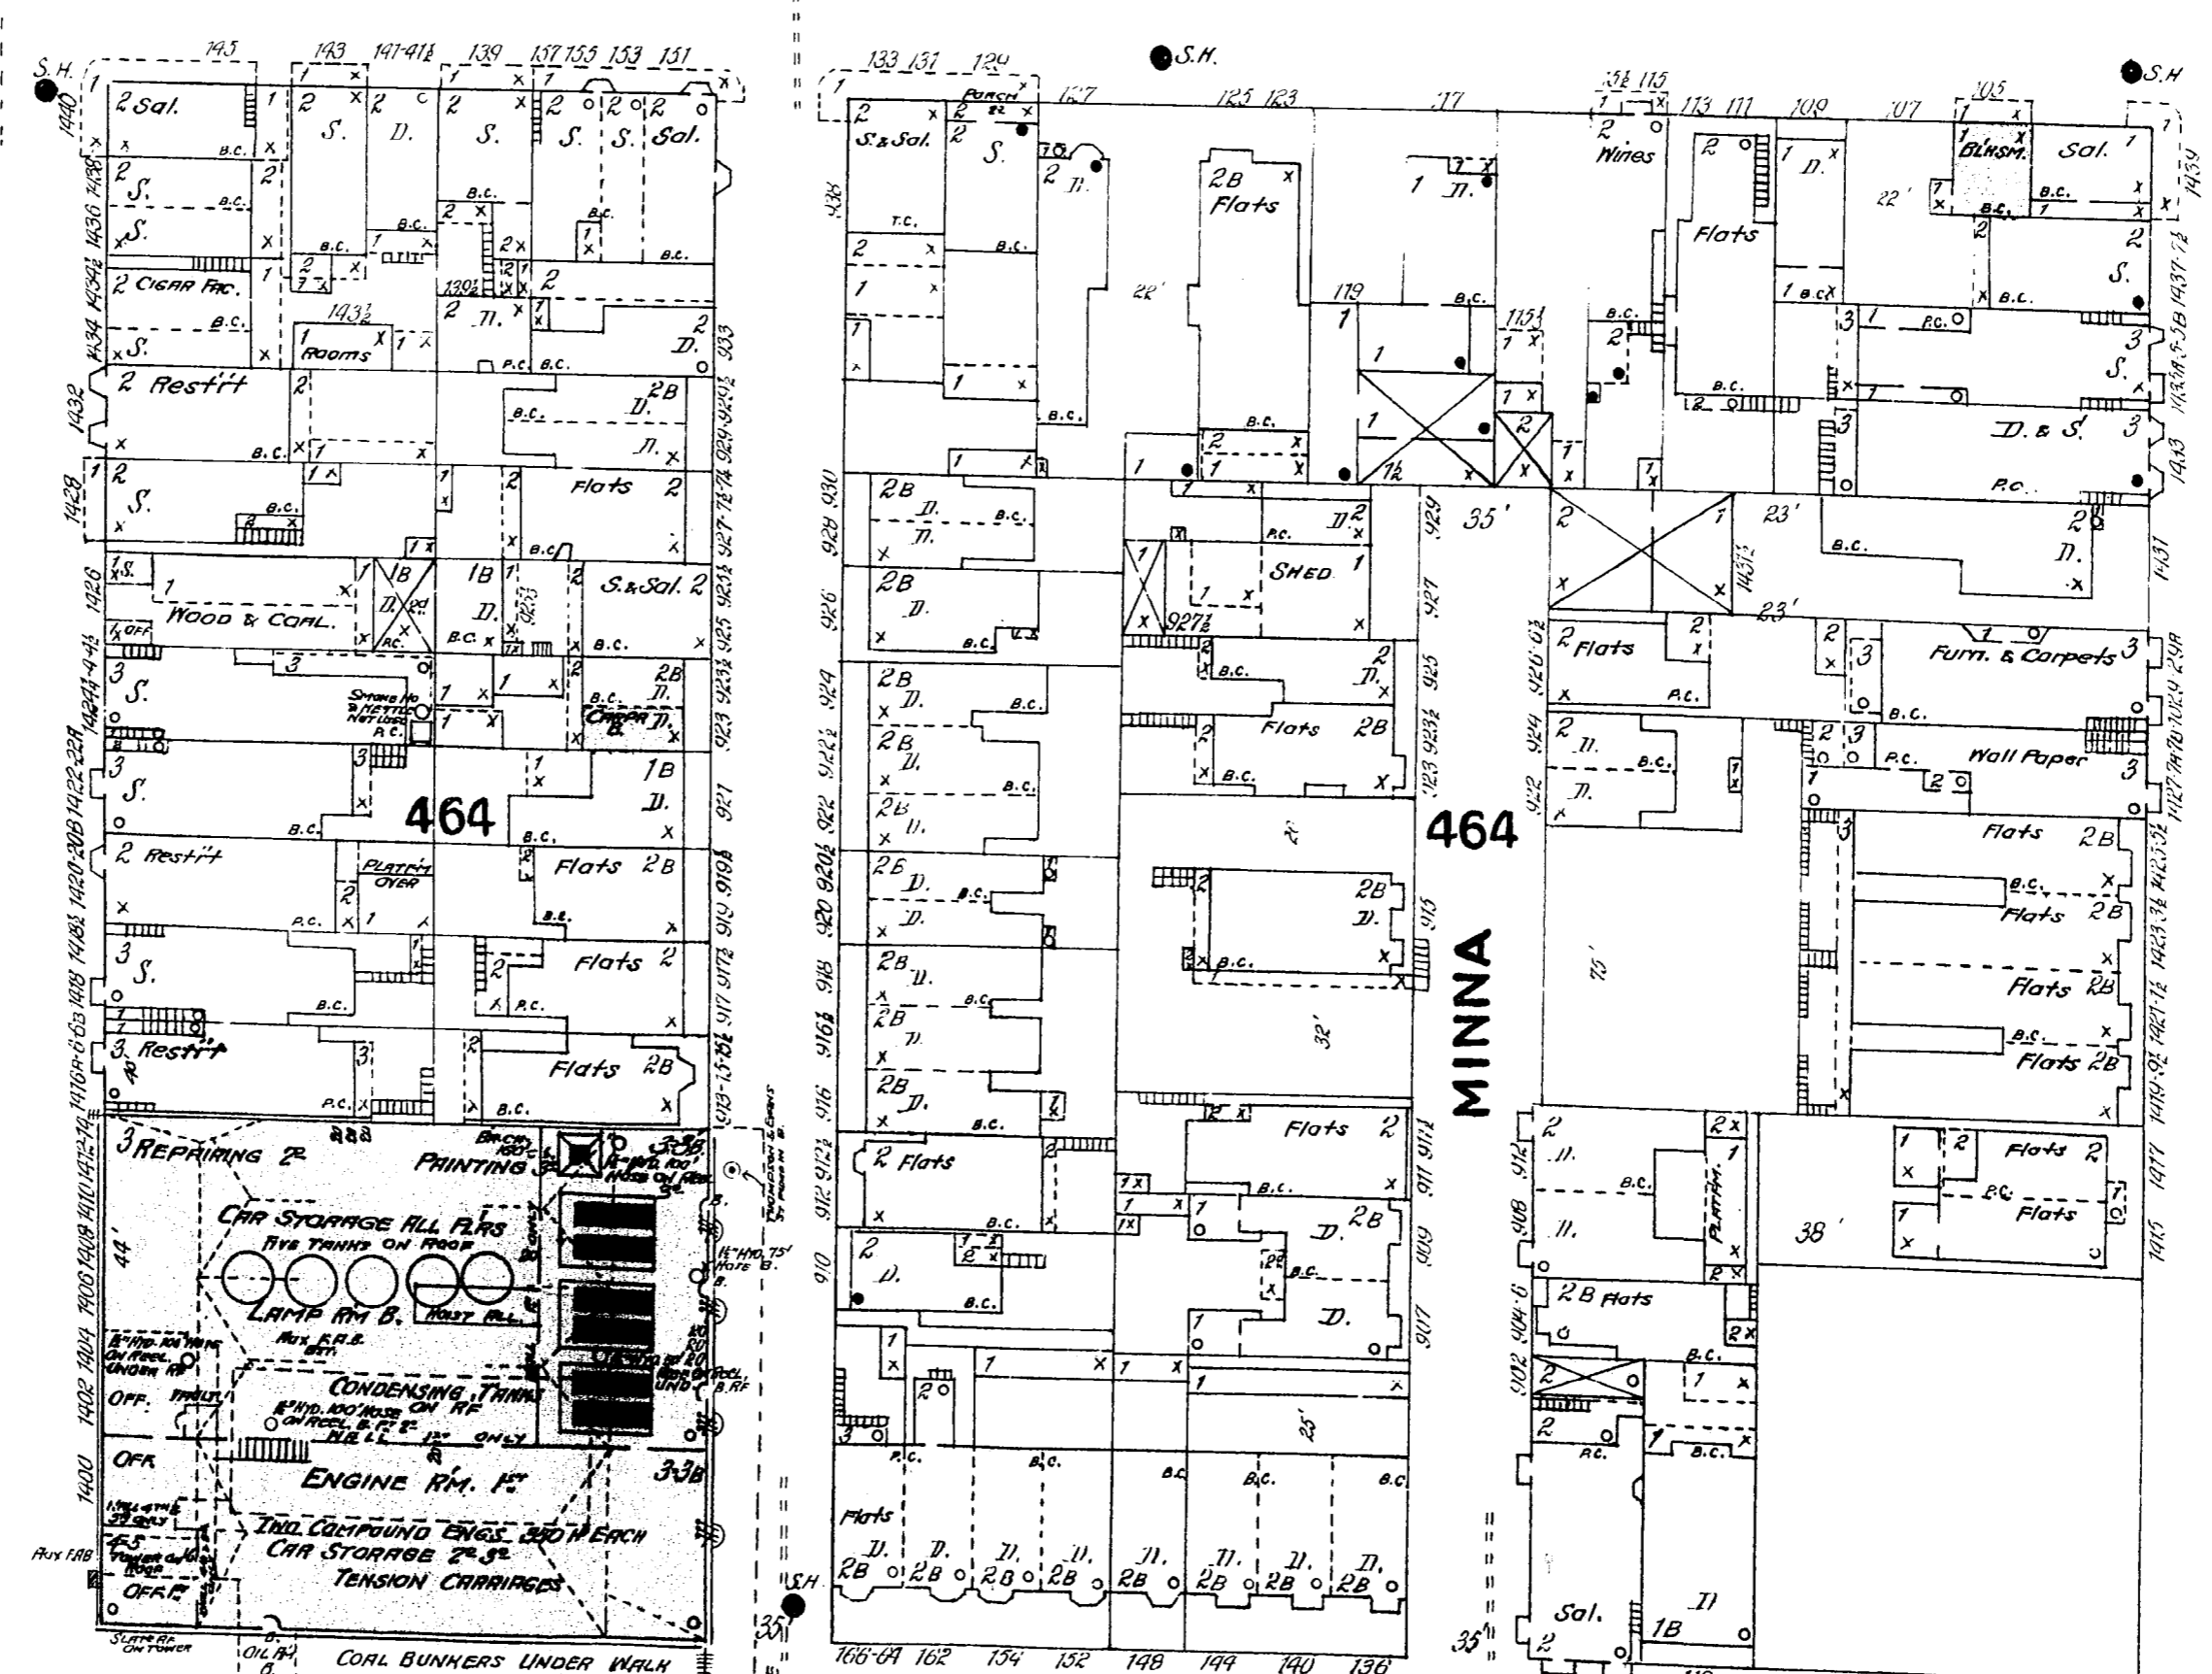

464

464

TENTH
143

Scale of Feet.

MARKET ST. CABLE RAILWAY CO'S

POWER & CAR HO.
ONE NIGHT WATCHMAN - LIGHTS ELECTRIC
TUBS & HOSE REELS AS SHOWN - TWO RUL.F.B. BOXES
PRIVATE RAIL & CITY WATER CONNECTION
CEILING OF BOILER RM CORR IRON WACHED
IRON POSTS SUPPORT FLOORS & ROOF