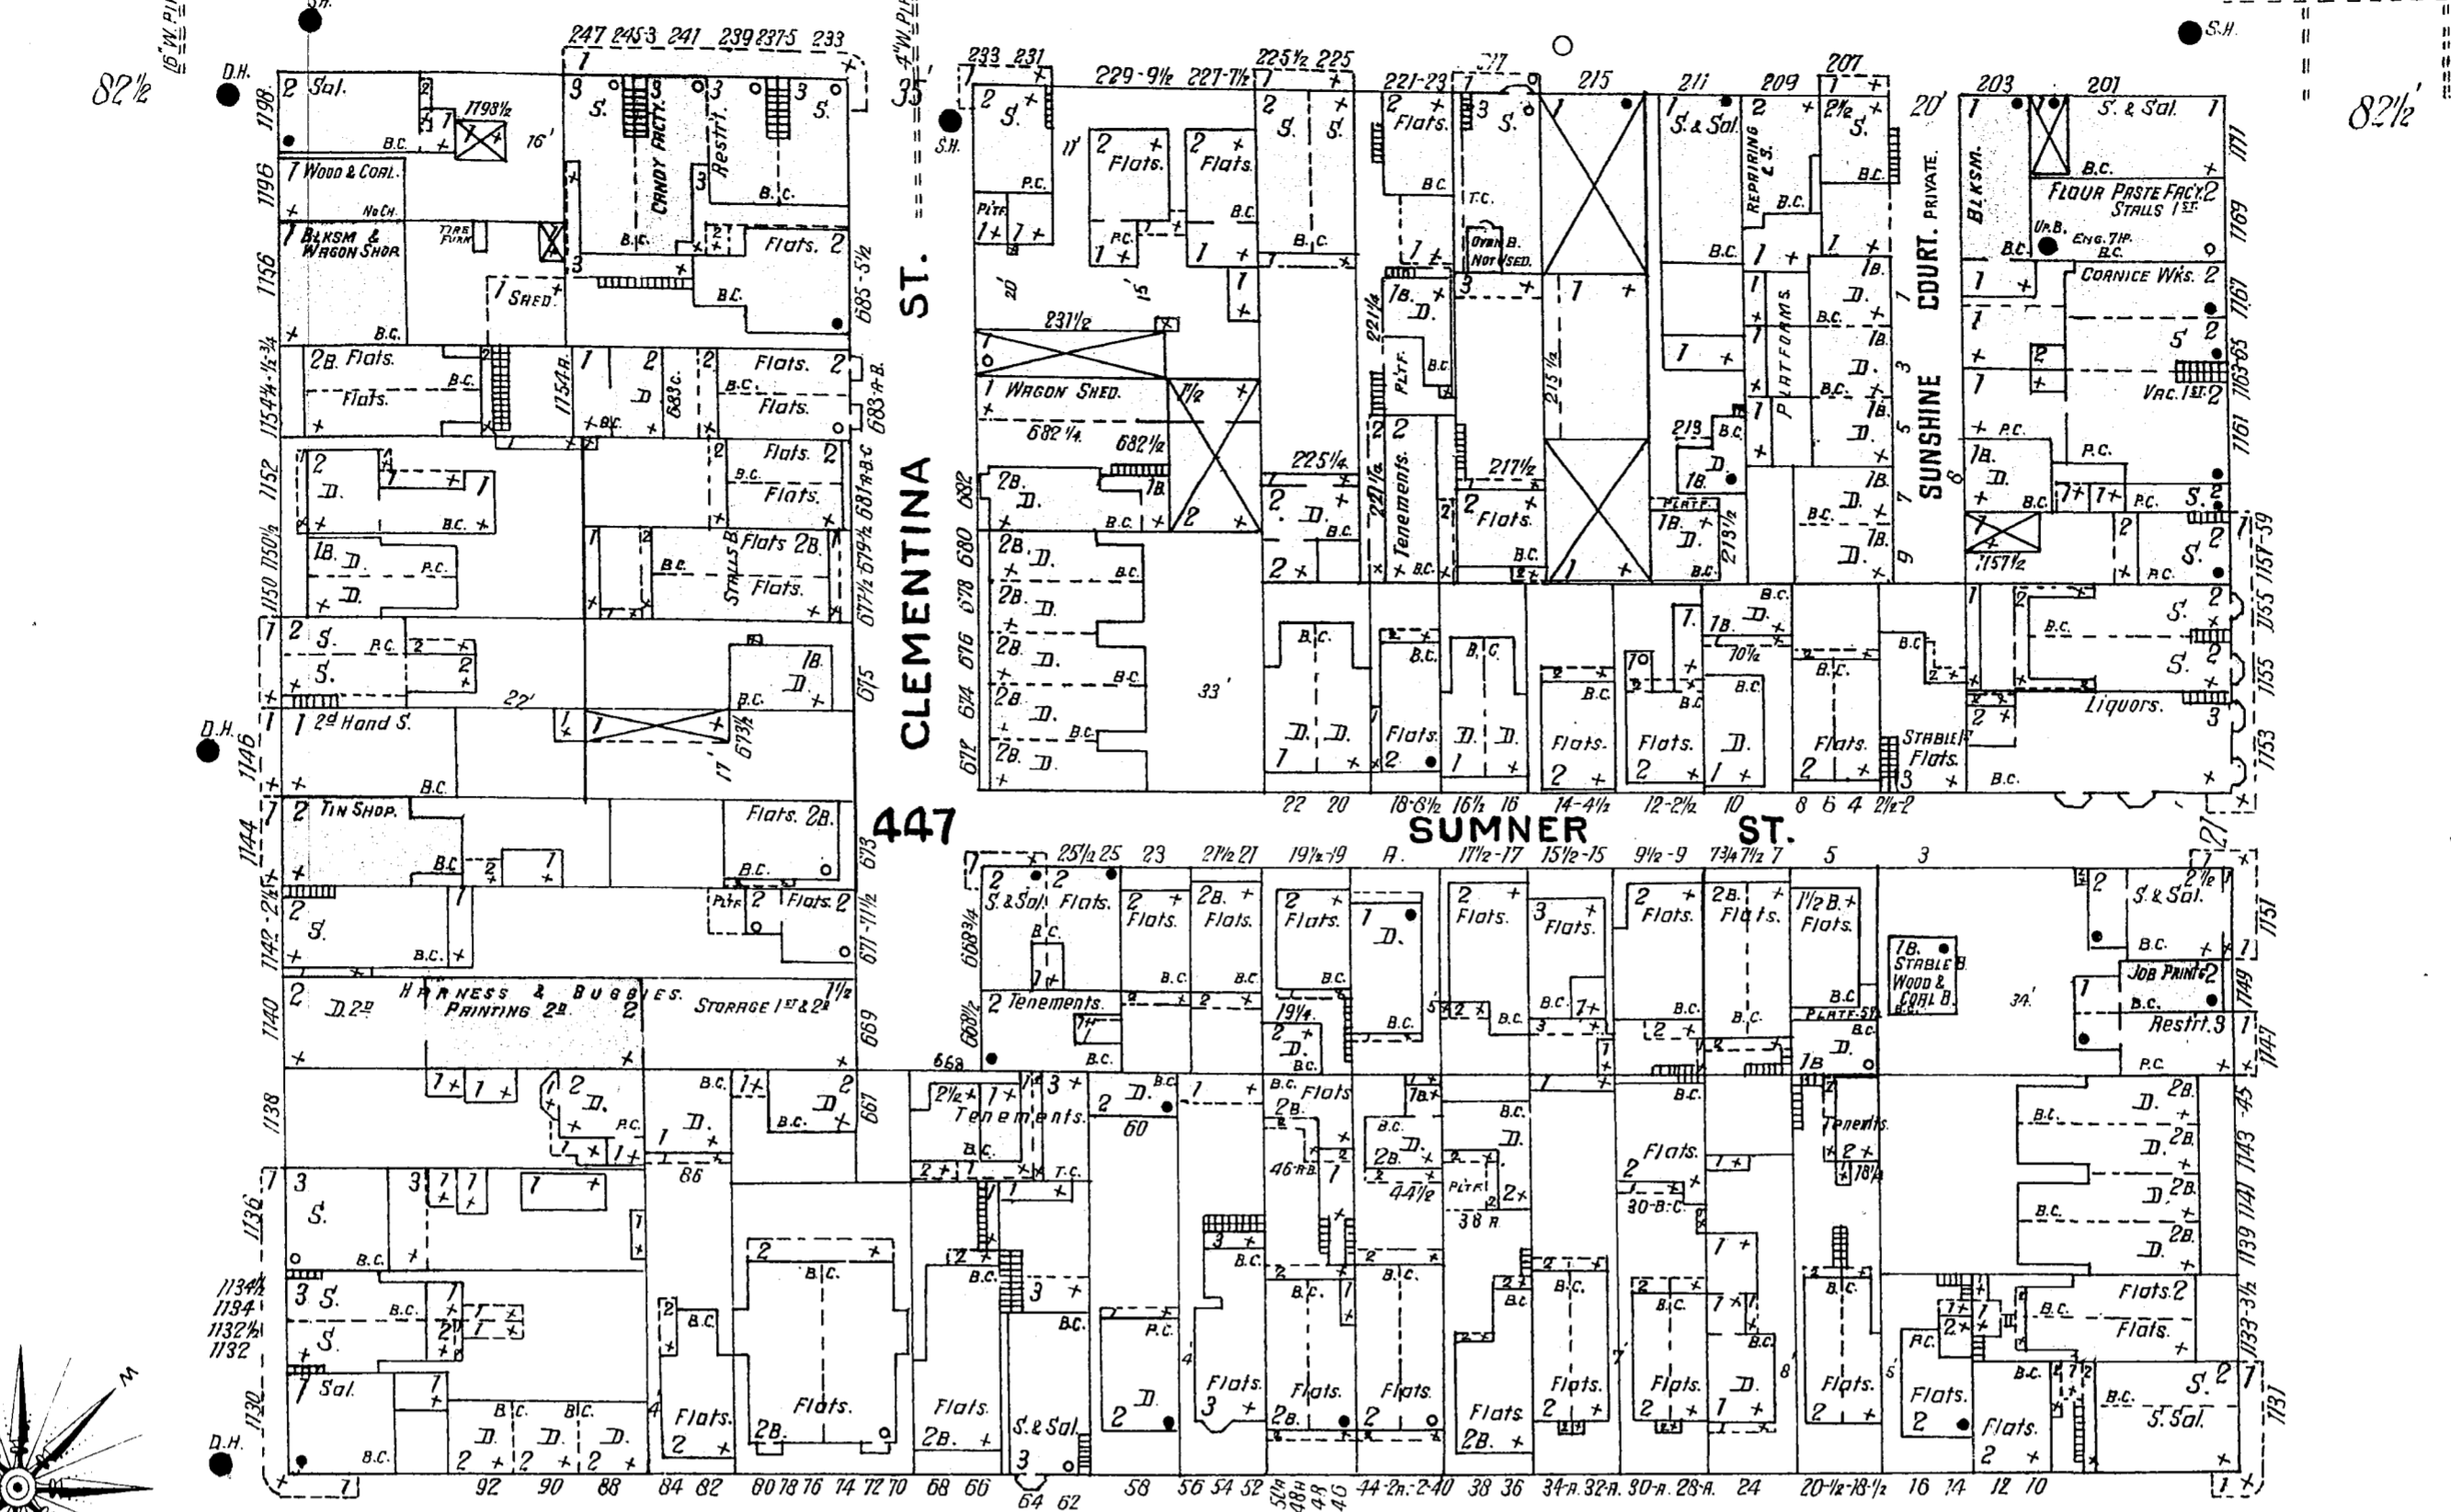

EIGHTH

CLEMENTINA ST.

SUMMER ST.

RAUSCH 50 feet wide.

FOLSOM

HOWARD

LANGTON 35 feet wide.

SEVENTH

Scale of Feet. 50 40 30 20 10 0 50 100 150