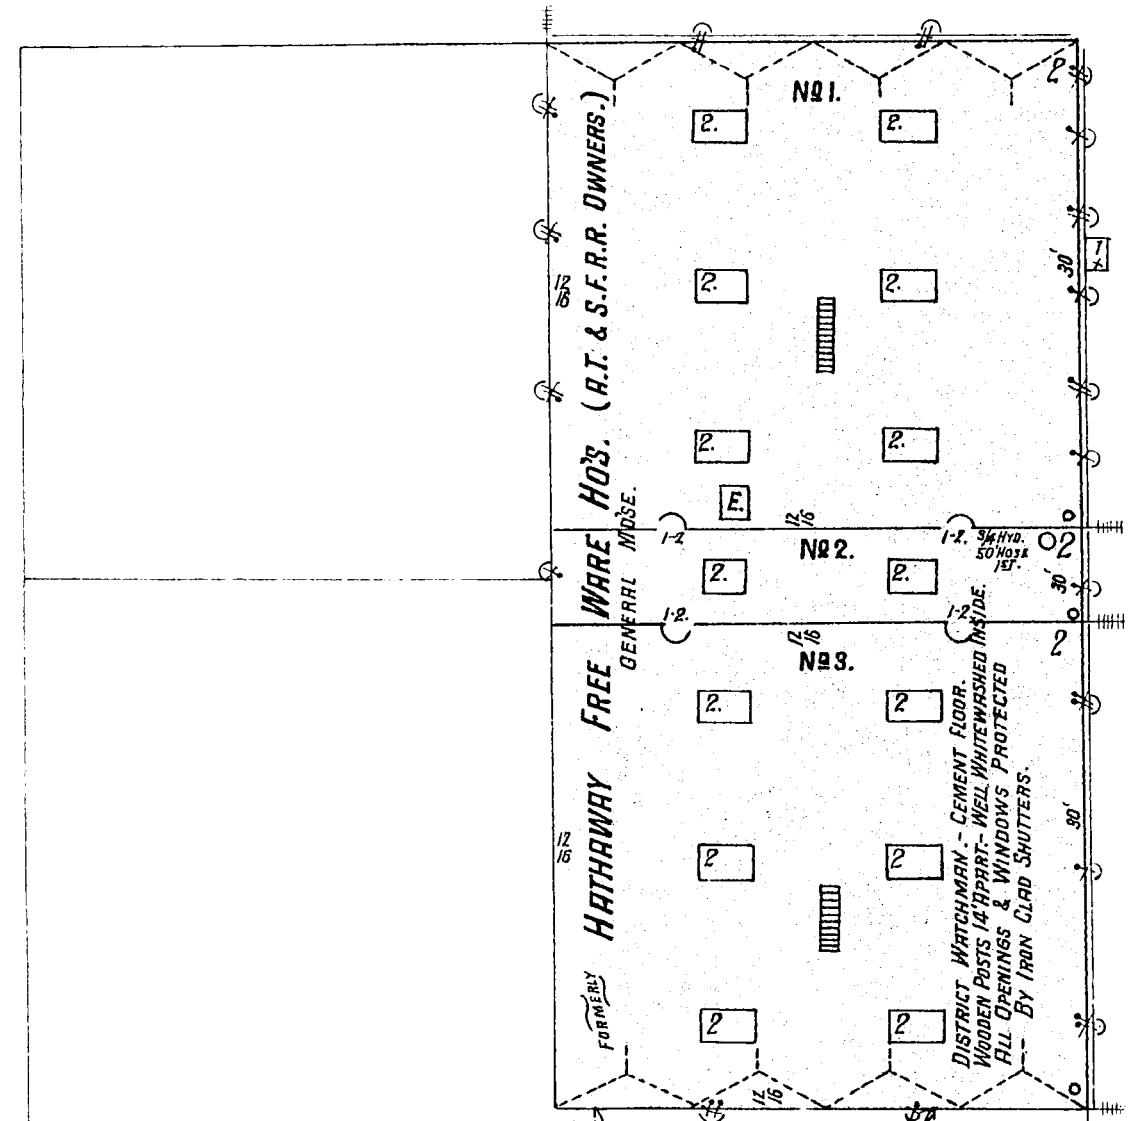

221

FOLSOM

176

151

382

378

HARRISON

82 1/2 feet wide.

MAIN

SPEAR

175

383

Bay of San Francisco

220

221

151