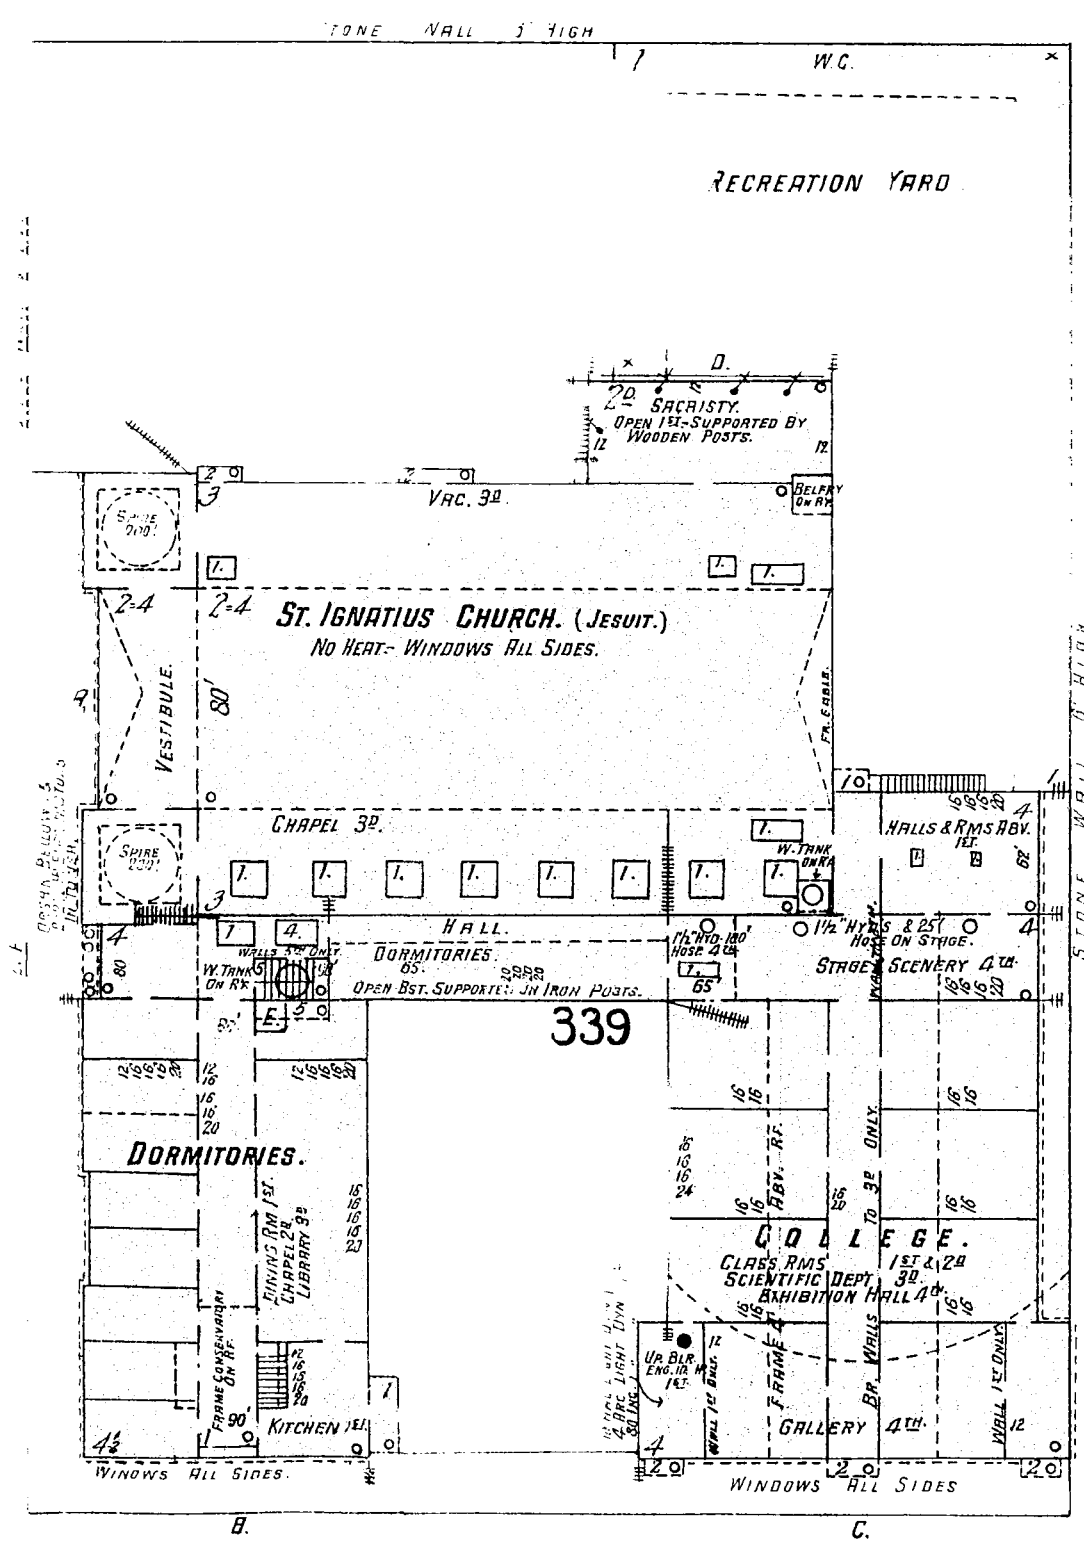

270

COUGH ST.

ST.

NEUSTADTER BROS. STANDARD SHIRT FACTY.

347

346

345

346

ST.

ST.

AV.

689 ft wide.

IVY

ST.

FRANKLIN

389 ft wide.

252 251

253

FELL

FELL

LINDEN

HAYES

GROVE

340

339

339

68'9"

68'9"

35'

VAN NESS

AV.

95