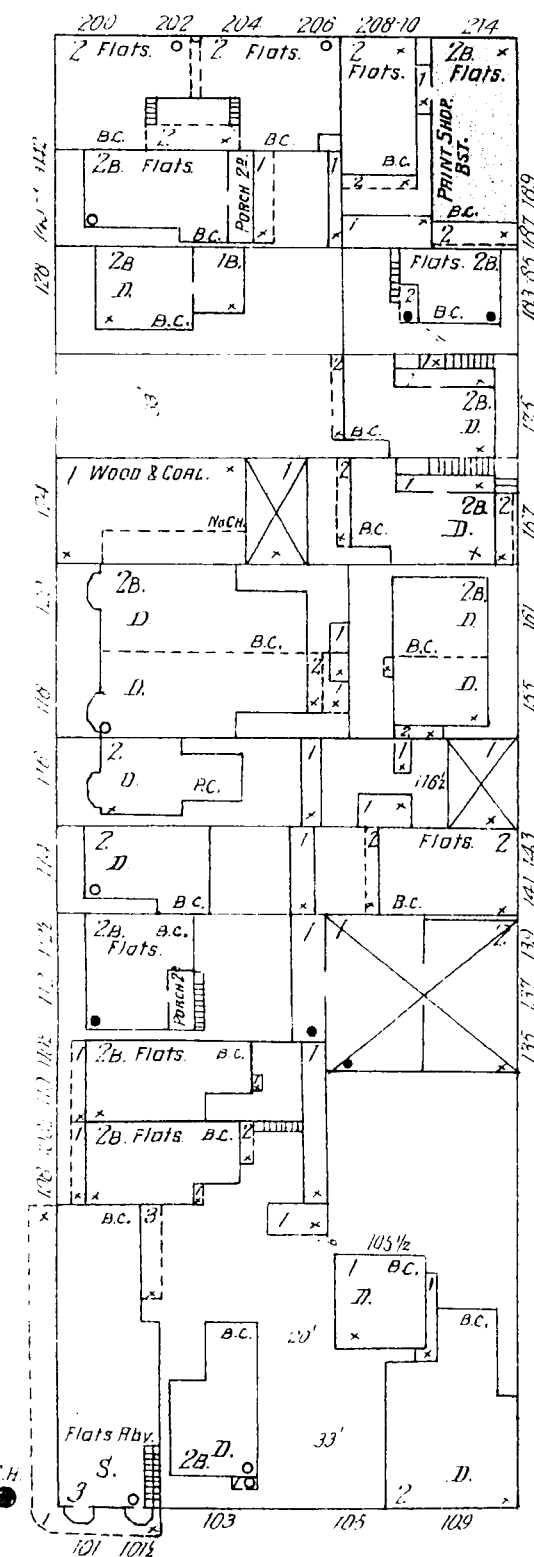

270

COUGH ST.

ST.

NEUSTADTER BROS. STANDARD SHIRT FACTY.

347

346

345

346

ST.

ST.

AV.

689 ft wide.

IVY

ST.

FRANKLIN

389 ft wide.

252 251

253

FELL

FELL

LINDEN

HAYES

GROVE

340

339

339

68'9"

68'9"

35'

VAN NESS

AV.

95