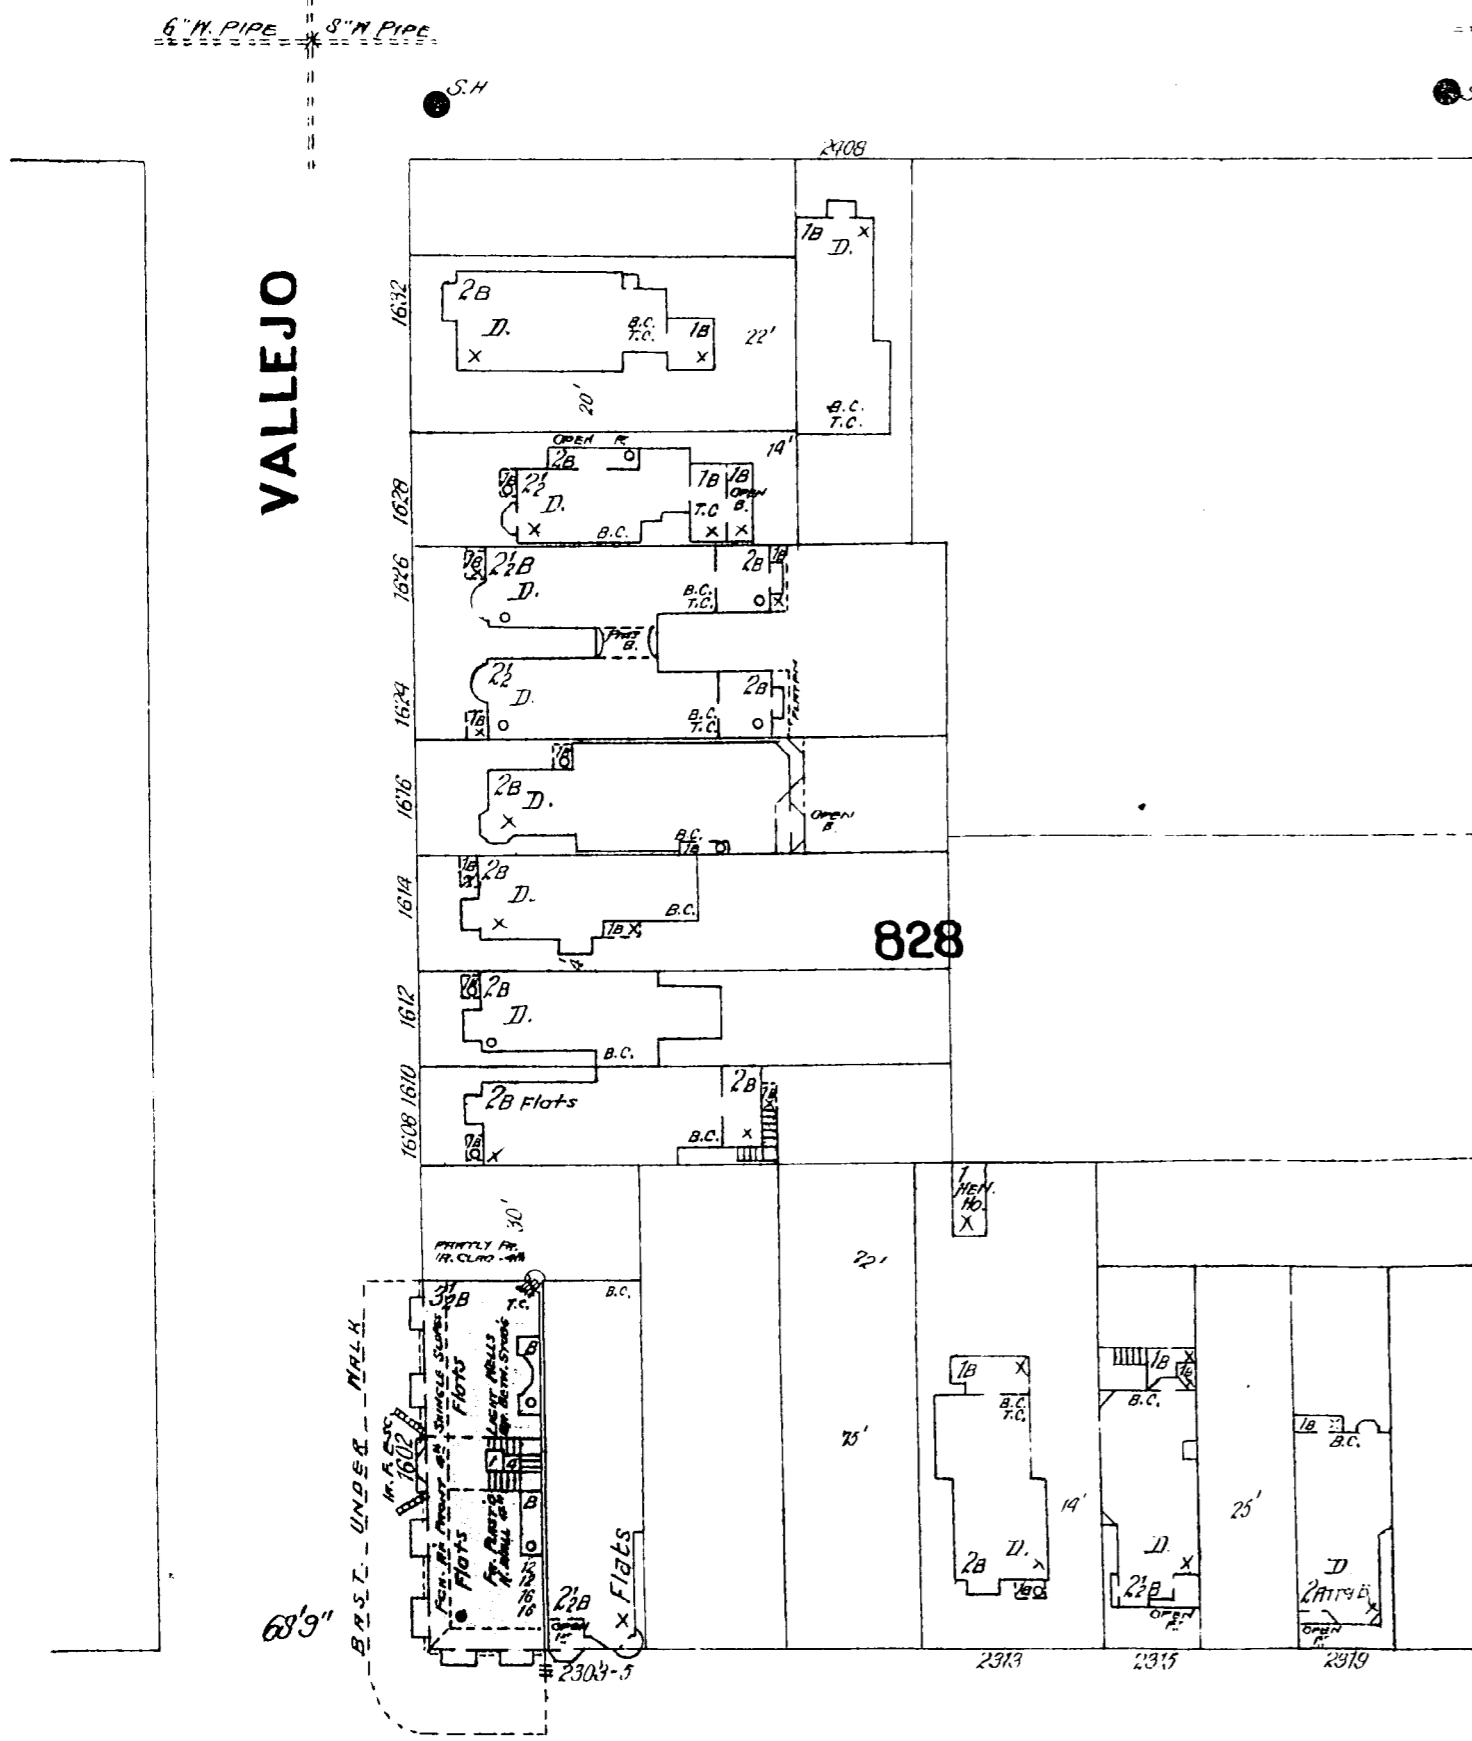

263

279

GOUGH

ST.

689 ft wide

589 ft wide

262

FRANKLIN

263

GREEN

UNION

VALLEJO

VAN NESS

AV.

Scale of Feet.

106 S E E